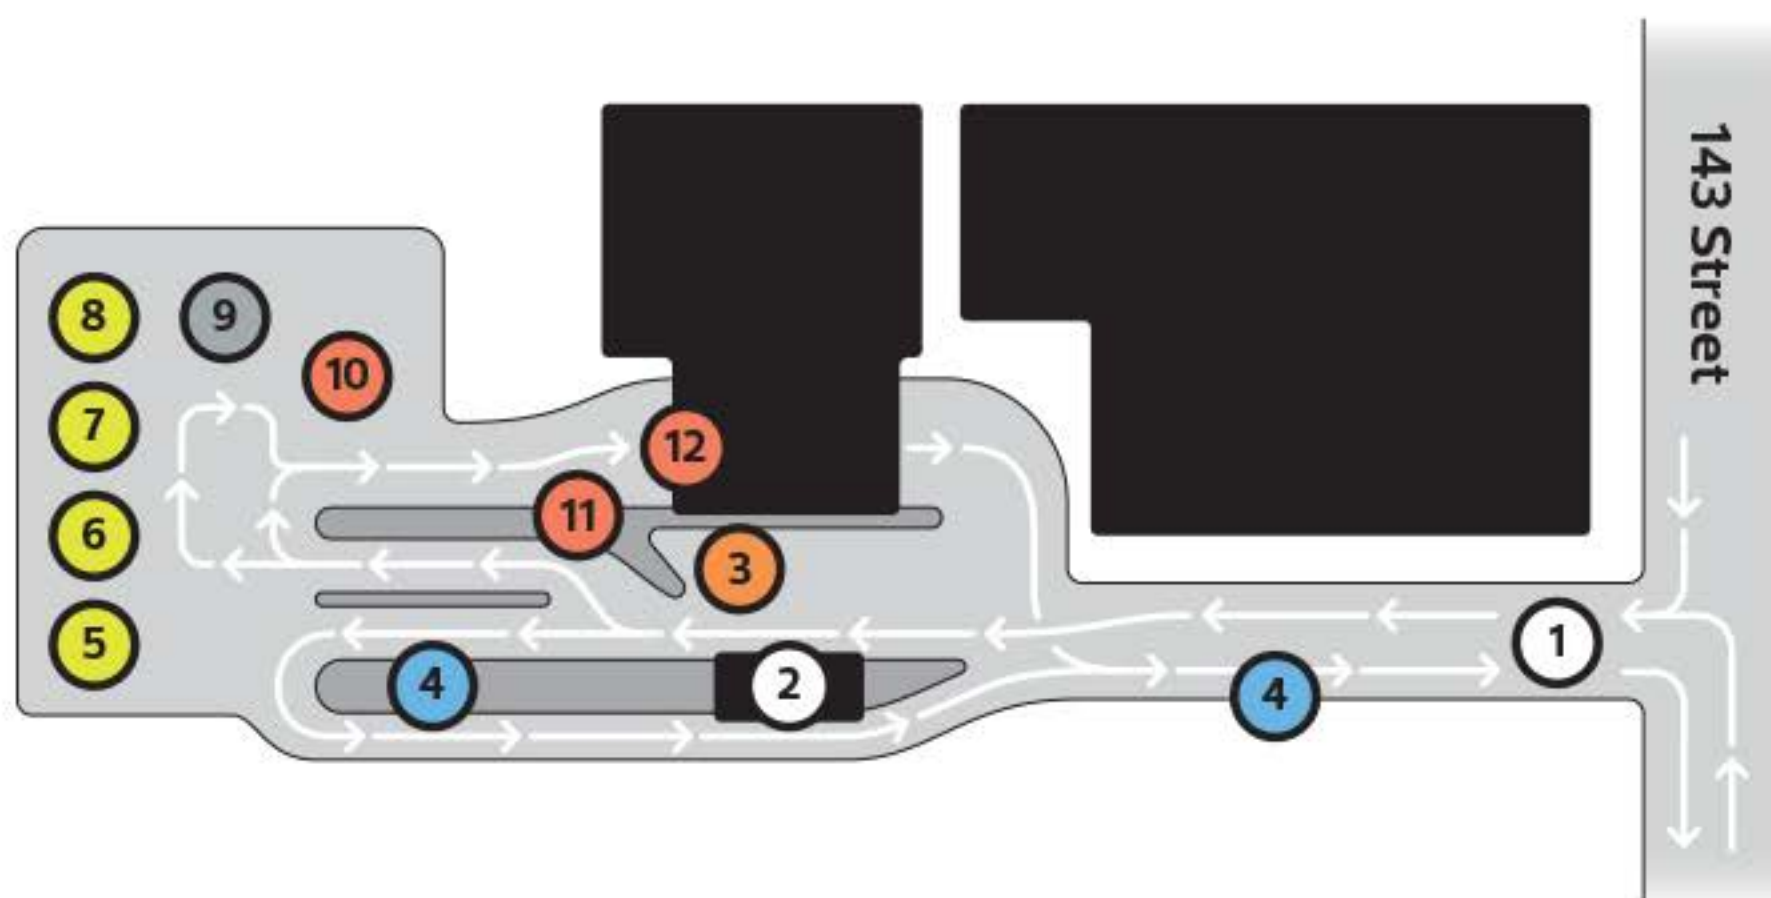

Coronation Eco Station

Edmonton

1 Entrance / Exit

2 Payment Kiosk

3 Yard Waste

4 Recycling Areas

5 Scrap Metals

6 Large Appliances

7 Mattresses, Box Springs

8 Tires

9 Garbage Area

10 Small Appliances, Electronics

11 Monitors, TV's

12 Household Hazardous Waste

- Household Chemicals, Batteries, Bulbs
- Paint Items, Paint Exchange
- Car Batteries, Oil, Engine Products
- Compressed Gas Containers
- Computer Items, Mobile Devices
- Fridges, Freezers, A/C Units