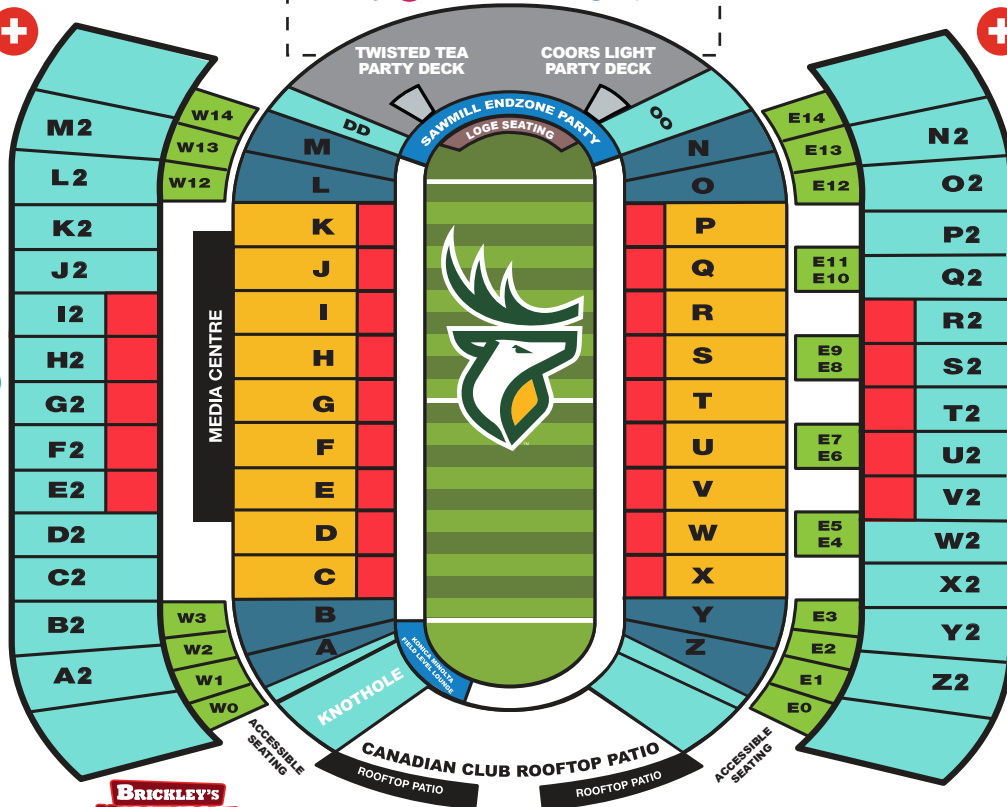

GATE 6 MARSHAL POINT

GATE 7

112 AVENUE

GATE 8

GATE 9 MARSHAL POINT

GATE 6

GATE 9

DROP OFF AREA

GATE 3

TO LRT

GATE 10

GATE 11 ELEVATOR

GATE 12

GATE 13 MARSHAL POINT

GATE 13

PARK & RIDE

WILL CALL

DROP OFF AREA

GATE 2

GATE 2 MARSHAL POINT

BRICKLEY'S KNOTHOLE CORNER

SOUTH END SUITES LEVEL 2 & 3 DIRECTORS CLUB LEVEL 3

EE ALUMNI ROOM LEVEL 3

COMMAND CENTRE GREEN & GOLD HOSPITALITY LEVEL 2

TEAM STORE LEVEL 3

FIELD MARSHAL POINT

ALCOHOL FREE SECTIONS: AA, BB, CC, C Brickley's Knothole

P1 P2 P3 P4