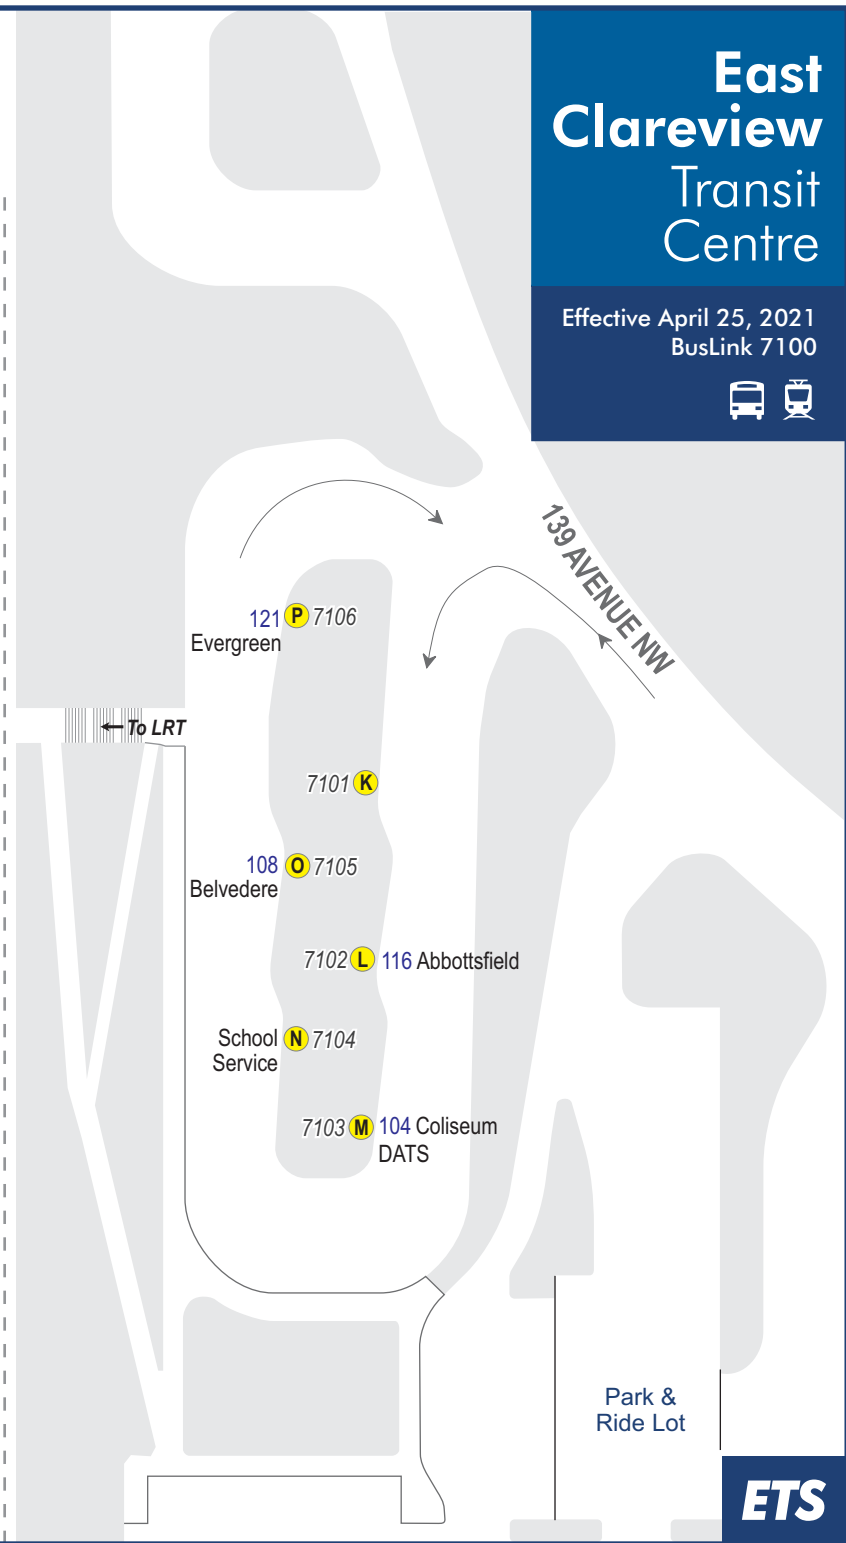

East Clareview Transit Centre

Effective April 25, 2021
BusLink 7100

139 AVENUE NW

Clareview LRT Station

LEGEND	
15	Route Number
	Frequent Route
5101	Bus Stop Number
A	Bus Stop Letter