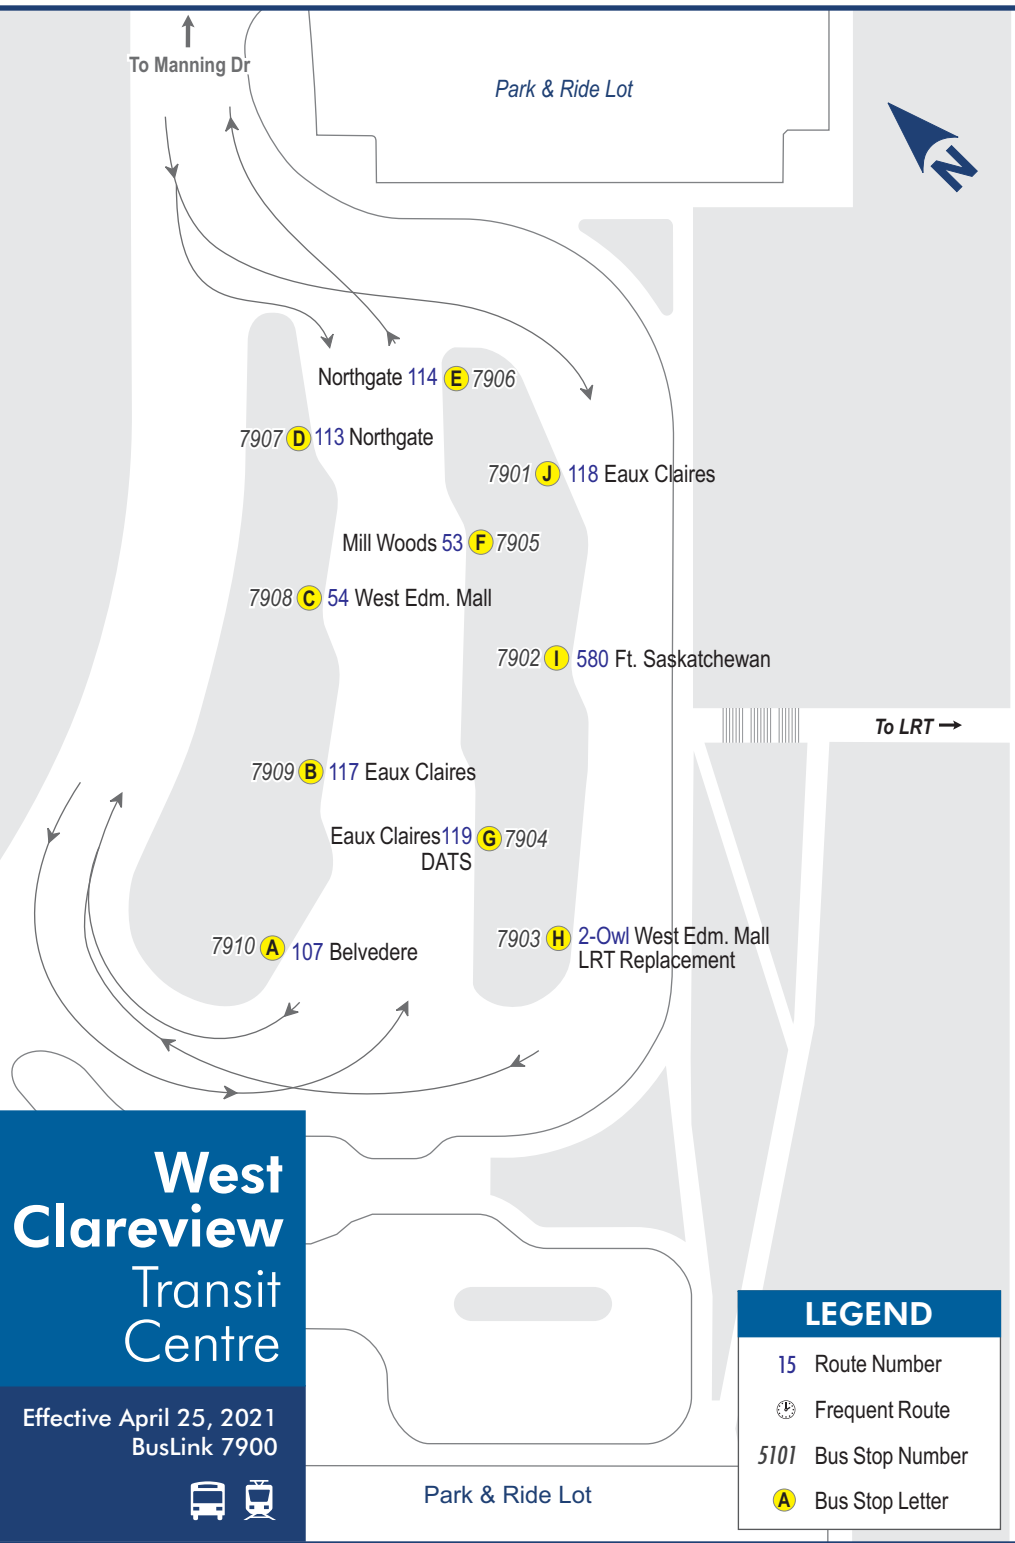

East Clareview Transit Centre

Effective April 25, 2021
BusLink 7100

139 AVENUE NW

Clareview LRT Station

LEGEND	
15	Route Number
	Frequent Route
5101	Bus Stop Number
A	Bus Stop Letter