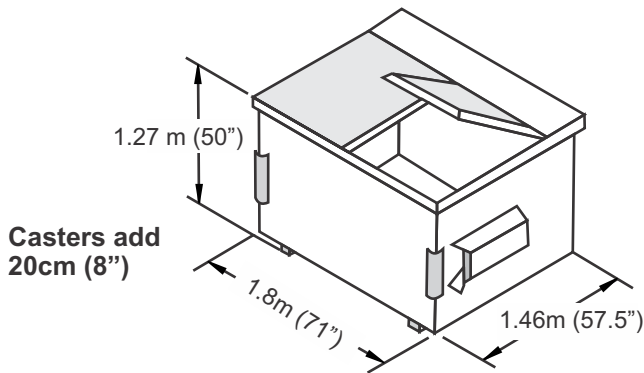

Front Load Waste Bin Dimensions

2 Cubic Yard

2 yard inside storage area bin
0.96m (38") high, 1.8m (71") wide, 0.91m (36") deep

3 Cubic Yard

3 yard inside storage area bin
1.25 m (49.5") high, 1.8m (71") wide, 1m (40") deep

4 Cubic Yard

4 yard inside storage area bin
1.25 m (49.5") high, 1.8m (71") wide, 1.37m (54") deep

6 Cubic Yard

6 Cubic Yard Slant

8 Cubic Yard

Note - Plastic lids add 11.5 cm (4.5") to height,
bin pockets add 6"
Bin dimensions may vary depending on model and manufacturer