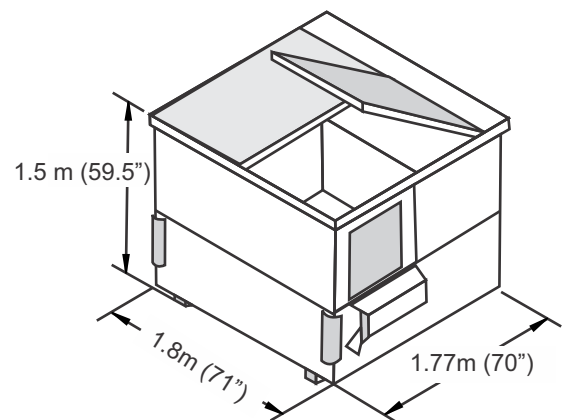

Front Load Waste Bin Dimensions

2 Cubic Yard

2 yard inside storage area bin
0.96m (38") high, 1.8m (71") wide, 0.91m (36") deep

3 Cubic Yard

3 yard inside storage area bin
1.25 m (49.5") high, 1.8m (71") wide, 1m (40") deep

4 Cubic Yard

4 yard inside storage area bin
1.25 m (49.5") high, 1.8m (71") wide, 1.37m (54") deep

6 Cubic Yard

6 Cubic Yard Slant

8 Cubic Yard

Note - Plastic lids add 11.5 cm (4.5") to height,
bin pockets add 6"
Bin dimensions may vary depending on model and manufacturer