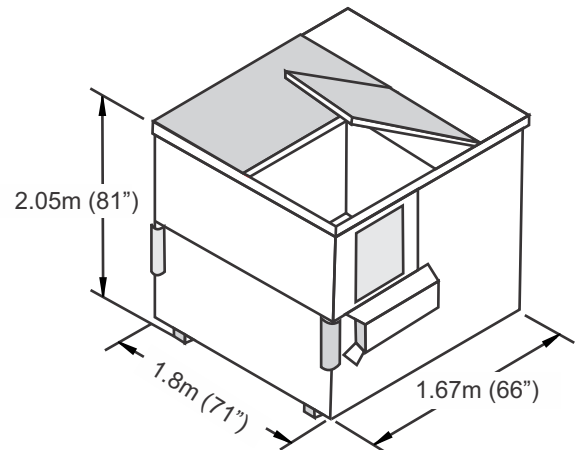

Front Load Waste Bin Dimensions

2 Cubic Yard

2 yard inside storage area bin
0.96m (38") high, 1.8m (71") wide, 0.91m (36") deep

3 Cubic Yard

3 yard inside storage area bin
1.25 m (49.5") high, 1.8m (71") wide, 1m (40") deep

4 Cubic Yard

4 yard inside storage area bin
1.25 m (49.5") high, 1.8m (71") wide, 1.37m (54") deep

6 Cubic Yard

6 Cubic Yard Slant

8 Cubic Yard

Note - Plastic lids add 11.5 cm (4.5") to height,
bin pockets add 6"
Bin dimensions may vary depending on model and manufacturer