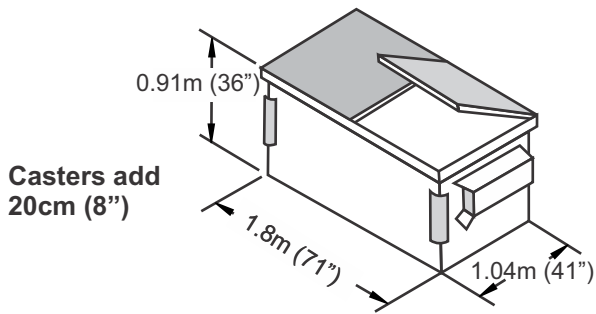

Front Load Waste Bin Dimensions

2 Cubic Yard

2 yard inside storage area bin
0.96m (38") high, 1.8m (71") wide, 0.91m (36") deep

3 Cubic Yard

3 yard inside storage area bin
1.25 m (49.5") high, 1.8m (71") wide, 1m (40") deep

4 Cubic Yard

4 yard inside storage area bin
1.25 m (49.5") high, 1.8m (71") wide, 1.37m (54") deep

6 Cubic Yard

6 Cubic Yard Slant

8 Cubic Yard

Note - Plastic lids add 11.5 cm (4.5") to height,
bin pockets add 6"
Bin dimensions may vary depending on model and manufacturer