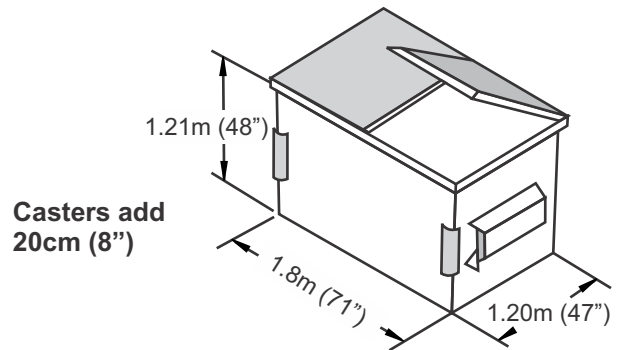

Front Load Waste Bin Dimensions

2 Cubic Yard

2 yard inside storage area bin
0.96m (38") high, 1.8m (71") wide, 0.91m (36") deep

3 Cubic Yard

3 yard inside storage area bin
1.25 m (49.5") high, 1.8m (71") wide, 1m (40") deep

4 Cubic Yard

4 yard inside storage area bin
1.25 m (49.5") high, 1.8m (71") wide, 1.37m (54") deep

6 Cubic Yard

6 Cubic Yard Slant

8 Cubic Yard

Note - Plastic lids add 11.5 cm (4.5") to height,
bin pockets add 6"
Bin dimensions may vary depending on model and manufacturer