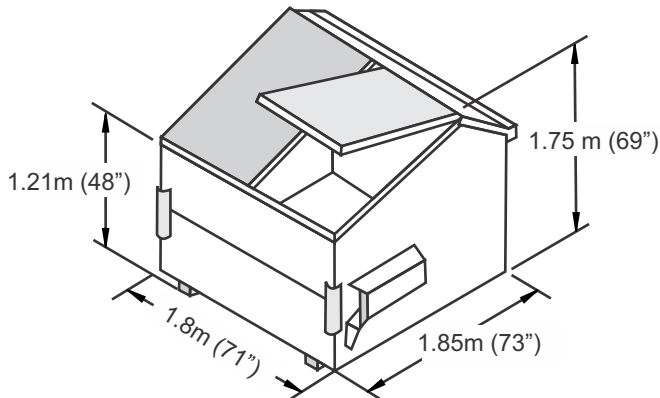

Front Load Waste Bin Dimensions

2 Cubic Yard

2 yard inside storage area bin
0.96m (38") high, 1.8m (71") wide, 0.91m (36") deep

3 Cubic Yard

3 yard inside storage area bin
1.25 m (49.5") high, 1.8m (71") wide, 1m (40") deep

4 Cubic Yard

4 yard inside storage area bin
1.25 m (49.5") high, 1.8m (71") wide, 1.37m (54") deep

6 Cubic Yard

6 Cubic Yard Slant

8 Cubic Yard

Note - Plastic lids add 11.5 cm (4.5") to height,
bin pockets add 6"
Bin dimensions may vary depending on model and manufacturer