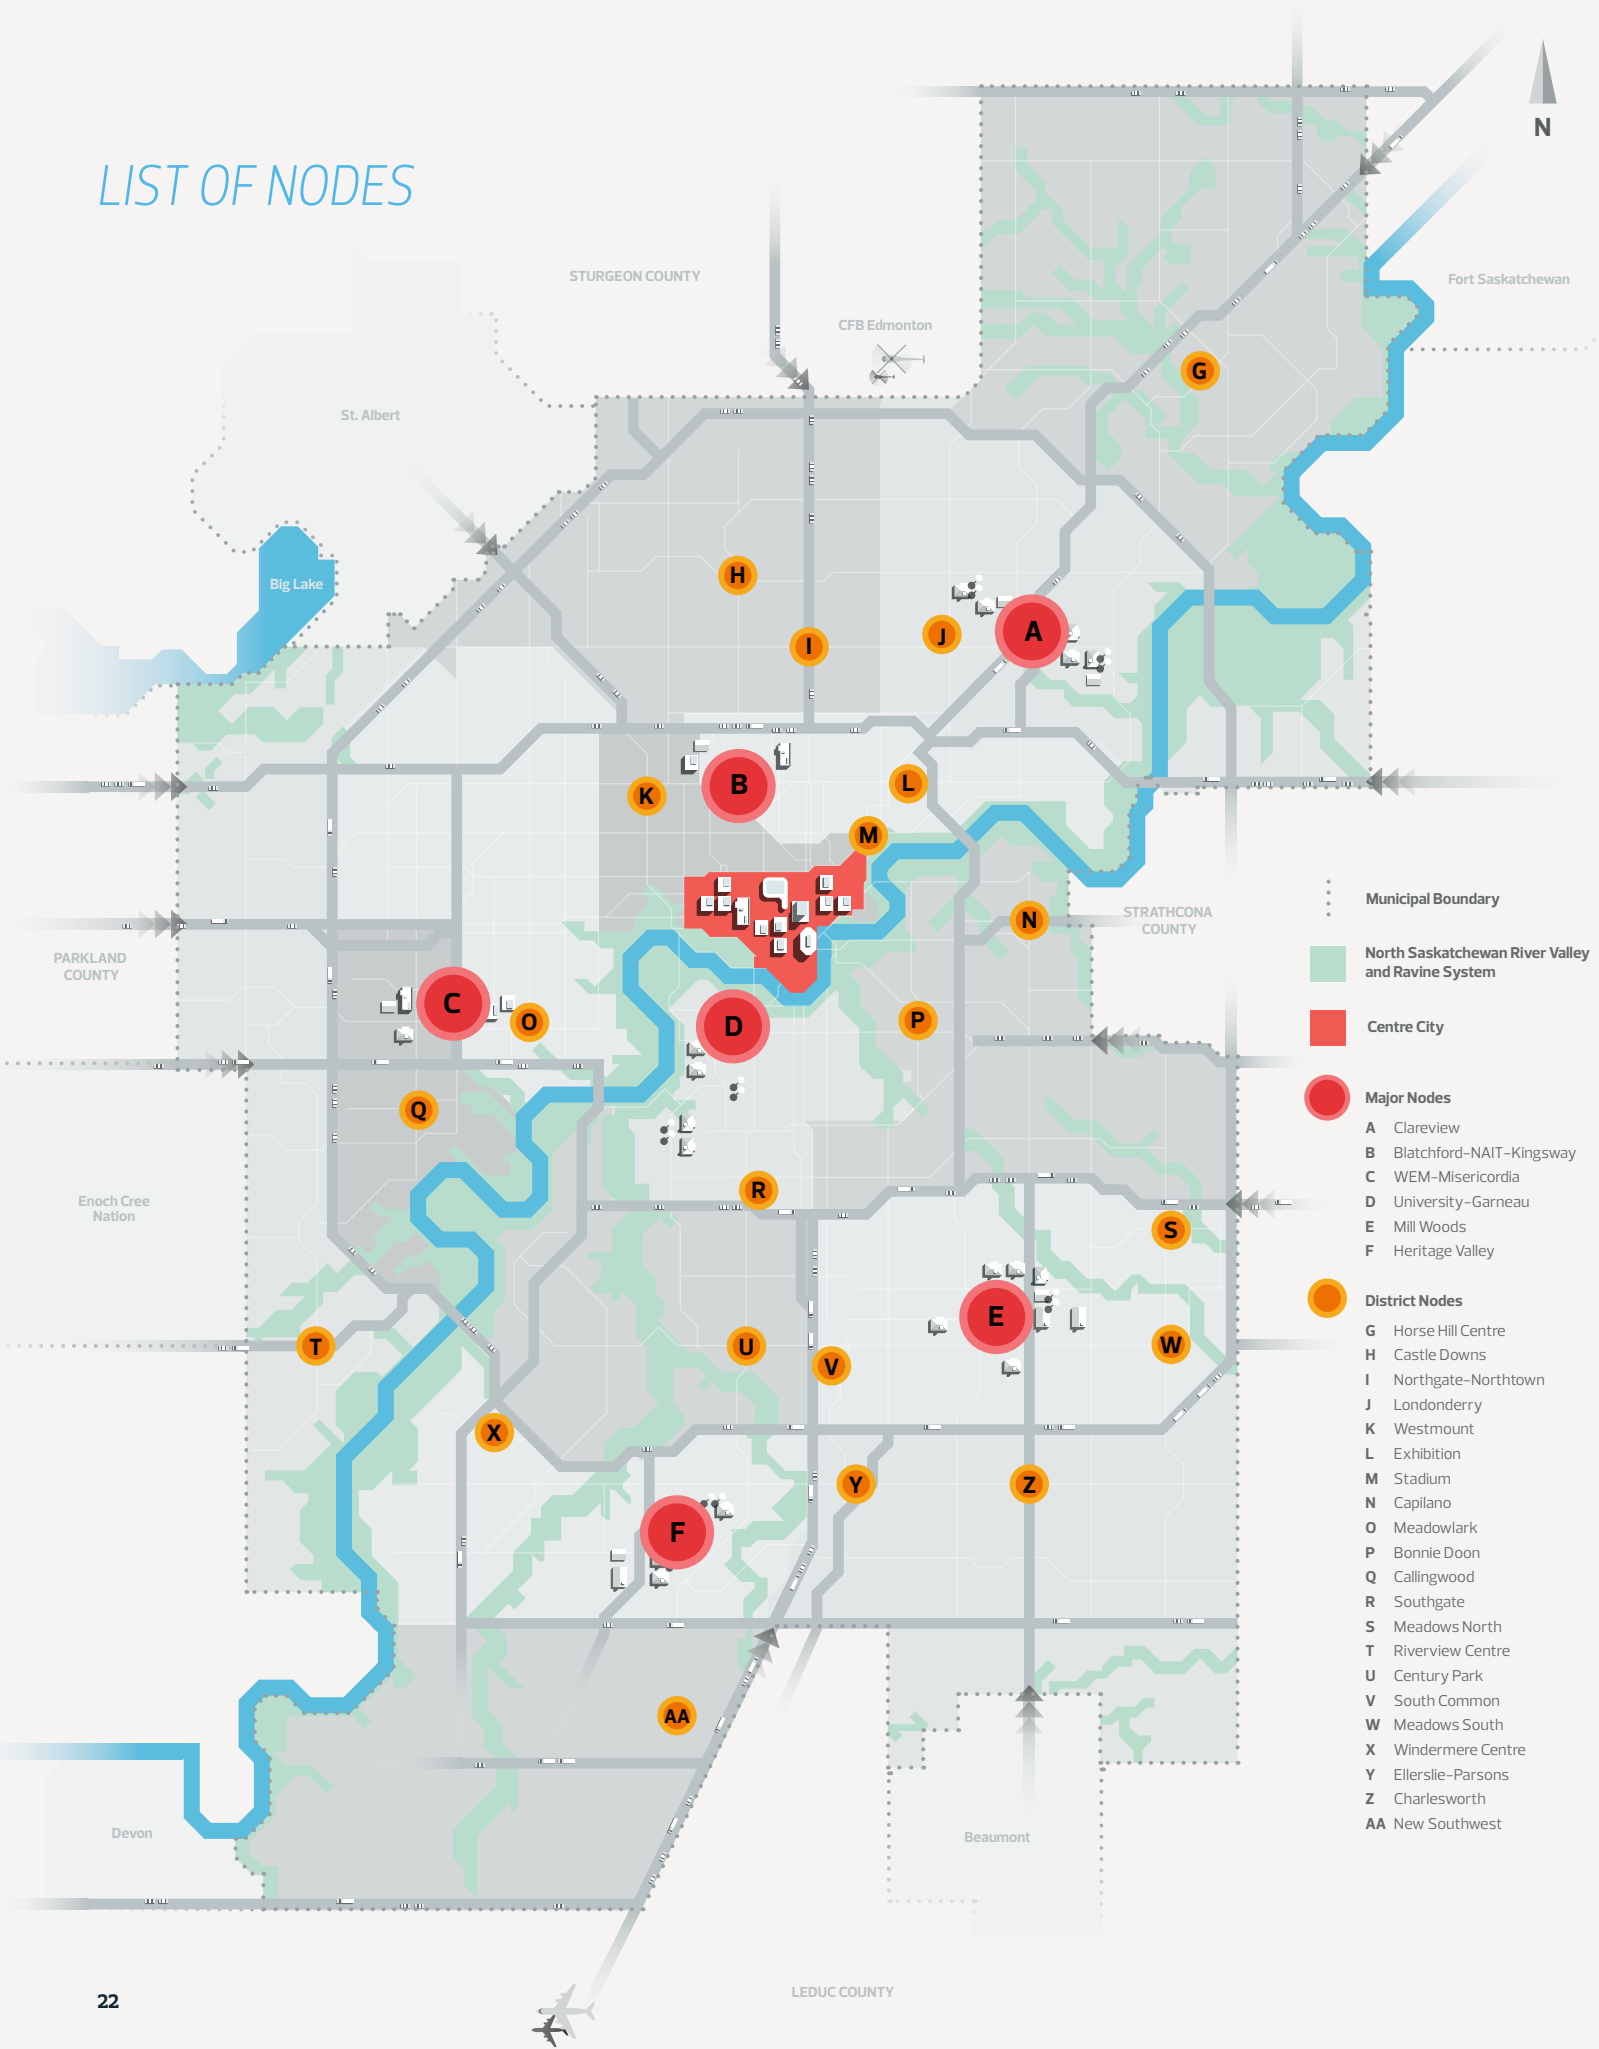

# LIST OF NODES

- ..... Municipal Boundary
- North Saskatchewan River Valley and Ravine System
- Centre City
- Major Nodes**
  - A Clareview
  - B Blatchford-NAIT-Kingsway
  - C WEM-Misericordia
  - D University-Garneau
  - E Mill Woods
  - F Heritage Valley
- District Nodes**
  - G Horse Hill Centre
  - H Castle Downs
  - I Northgate-Nortown
  - J Londonderry
  - K Westmount
  - L Exhibition
  - M Stadium
  - N Capilano
  - O Meadowlark
  - P Bonnie Doon
  - Q Callingwood
  - R Southgate
  - S Meadows North
  - T Riverview Centre
  - U Century Park
  - V South Common
  - W Meadows South
  - X Windermere Centre
  - Y Ellerslie-Parsons
  - Z Charlesworth
  - AA New Southwest