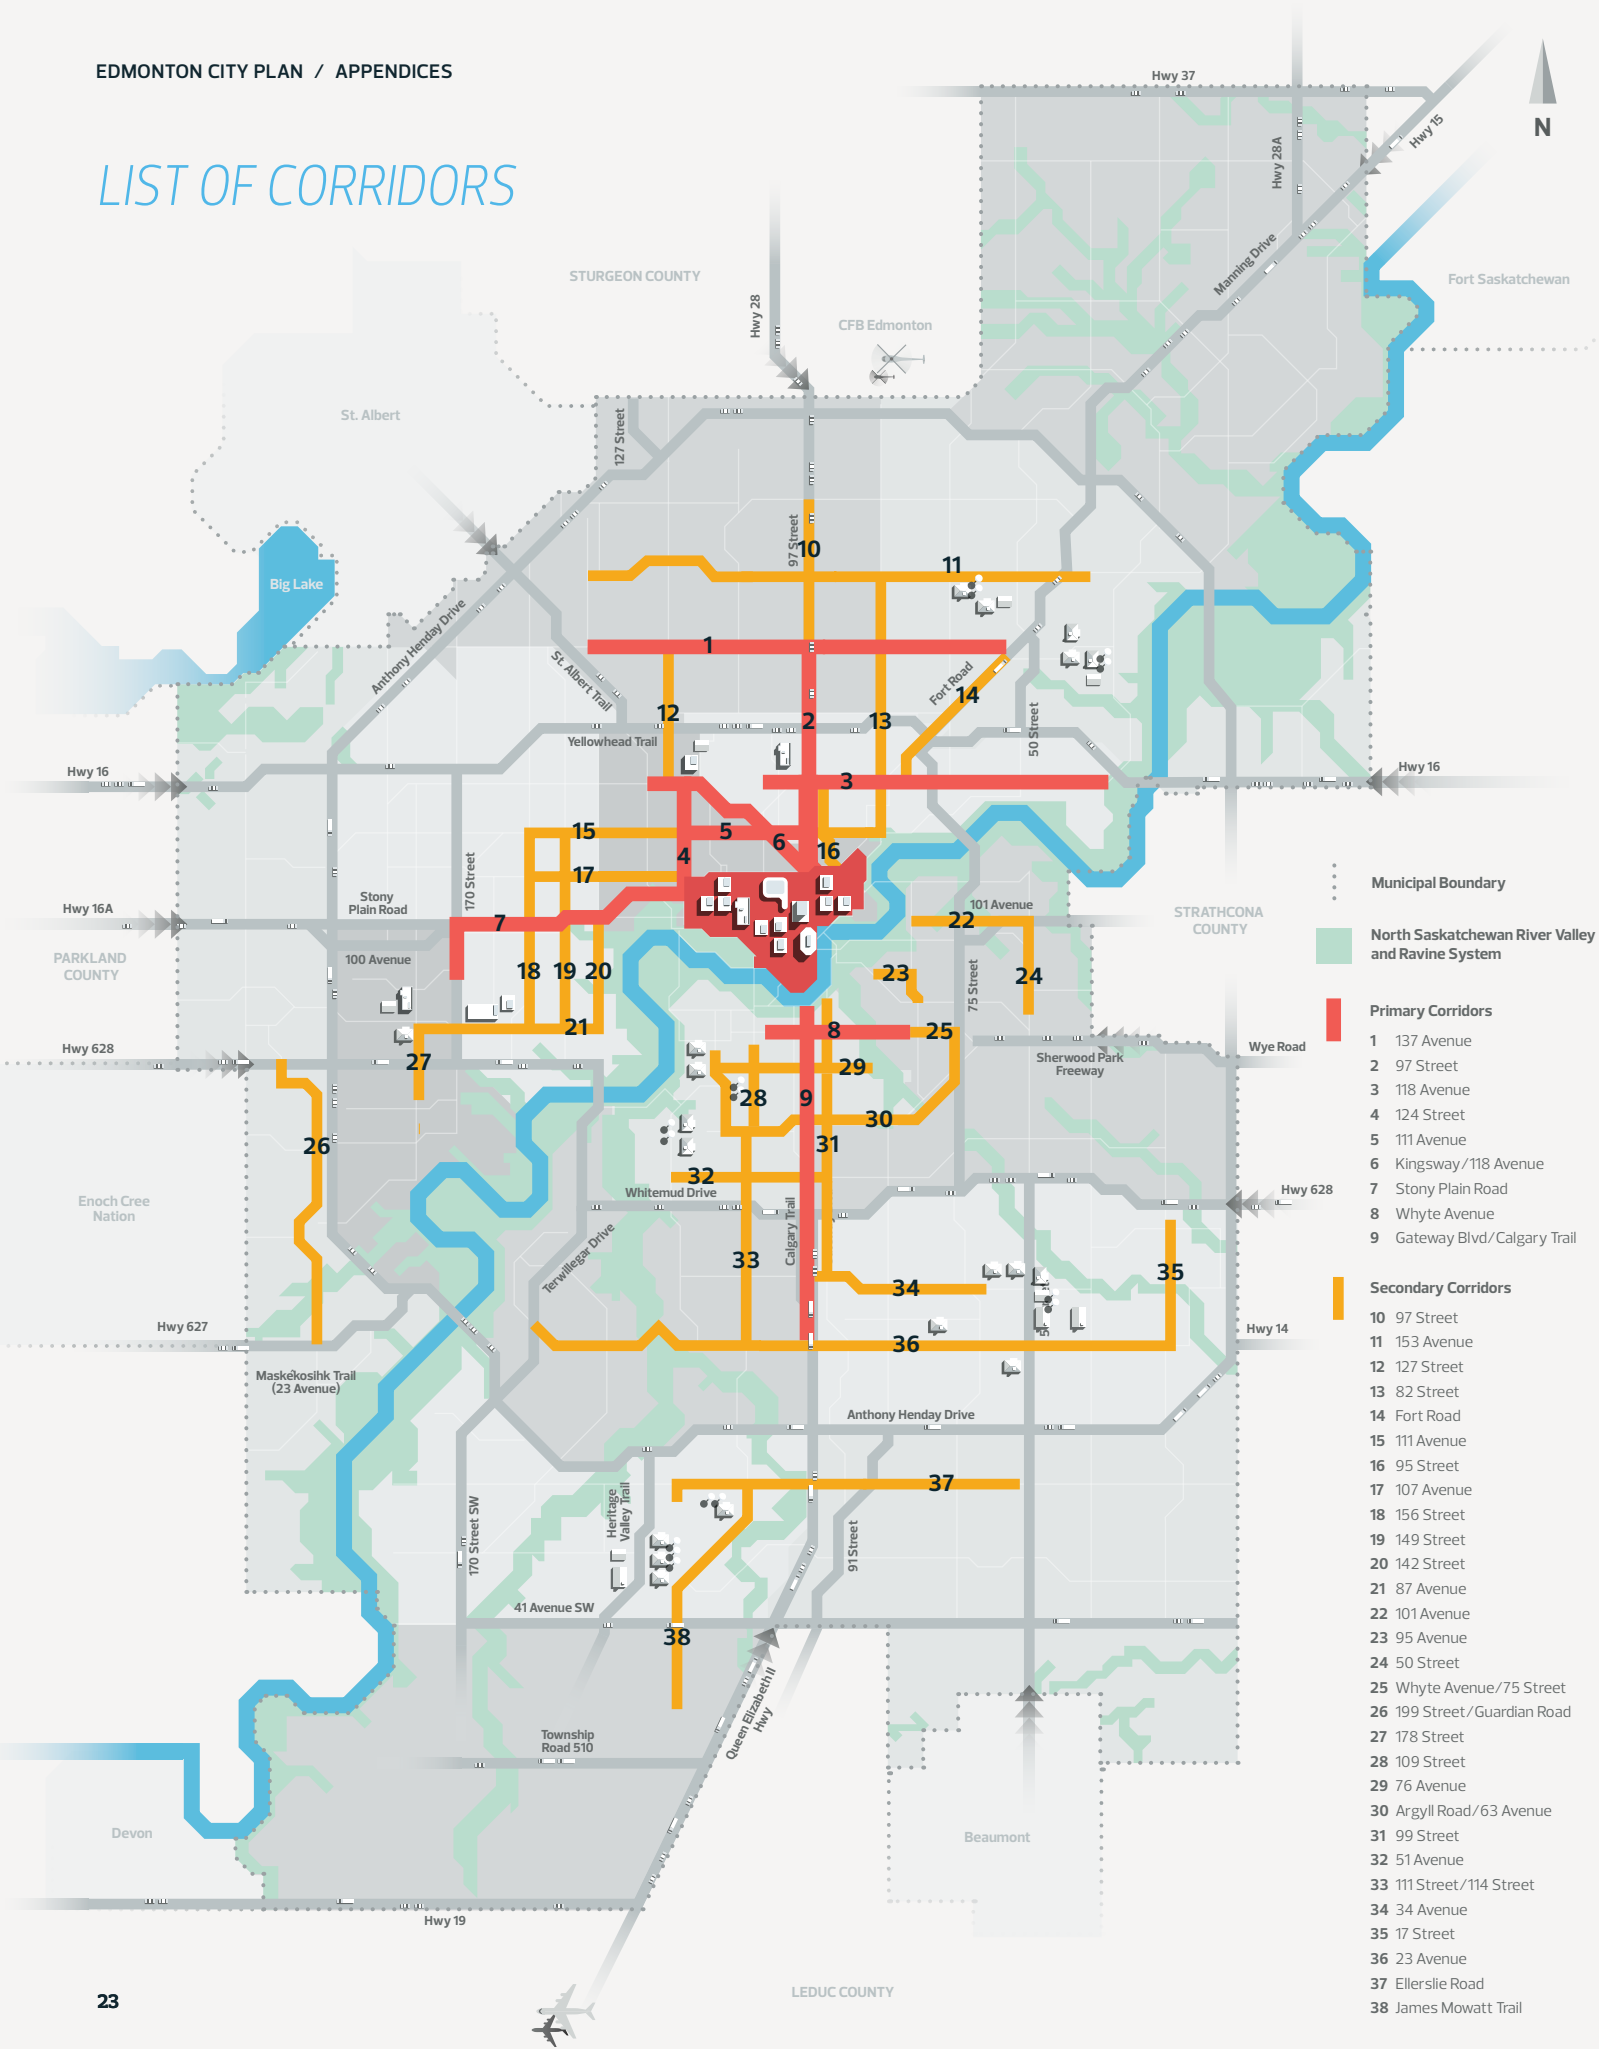

LIST OF CORRIDORS

- Municipal Boundary
- North Saskatchewan River Valley and Ravine System
- Primary Corridors**
- 1 137 Avenue
- 2 97 Street
- 3 118 Avenue
- 4 124 Street
- 5 111 Avenue
- 6 Kingsway/118 Avenue
- 7 Stony Plain Road
- 8 Whyte Avenue
- 9 Gateway Blvd/Calgary Trail
- Secondary Corridors**
- 10 97 Street
- 11 153 Avenue
- 12 127 Street
- 13 82 Street
- 14 Fort Road
- 15 111 Avenue
- 16 95 Street
- 17 107 Avenue
- 18 156 Street
- 19 149 Street
- 20 142 Street
- 21 87 Avenue
- 22 101 Avenue
- 23 95 Avenue
- 24 50 Street
- 25 Whyte Avenue/75 Street
- 26 199 Street/Guardian Road
- 27 178 Street
- 28 109 Street
- 29 76 Avenue
- 30 Argyll Road/63 Avenue
- 31 99 Street
- 32 51 Avenue
- 33 111 Street/114 Street
- 34 34 Avenue
- 35 17 Street
- 36 23 Avenue
- 37 Ellerslie Road
- 38 James Mowatt Trail