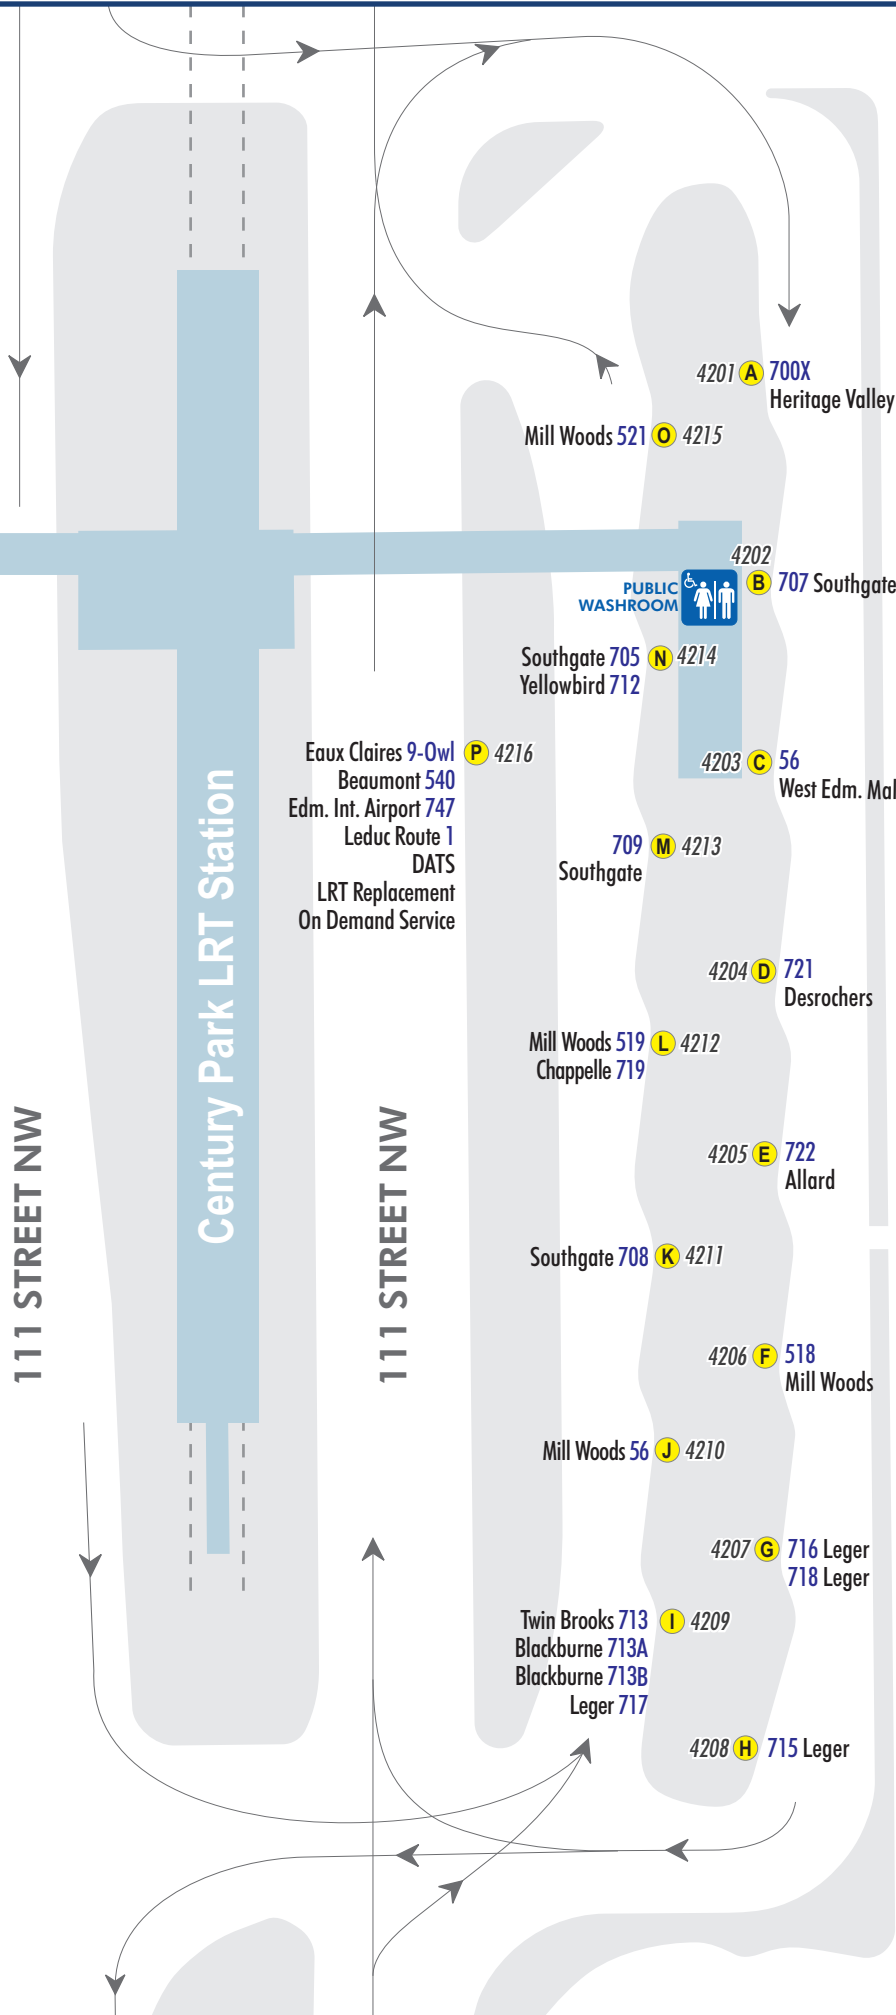

Century Park Transit Centre

Effective April 25, 2021
BusLink 4200

LEGEND

- 15 Route Number
- Frequent Route
- 5101 Bus Stop Number
- Bus Stop Letter