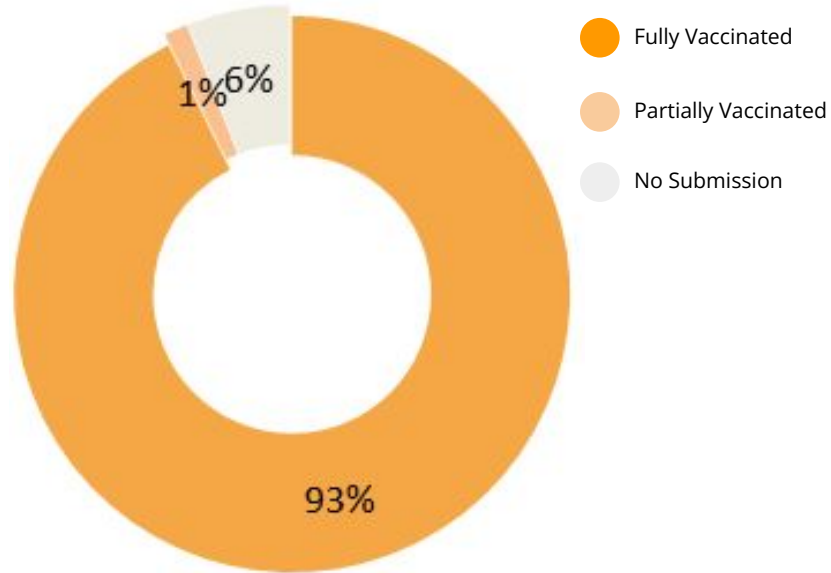

City of Edmonton Vaccination Status (%)

City of Edmonton Submission Tracking

94%

City of Edmonton Vaccination Status Chart