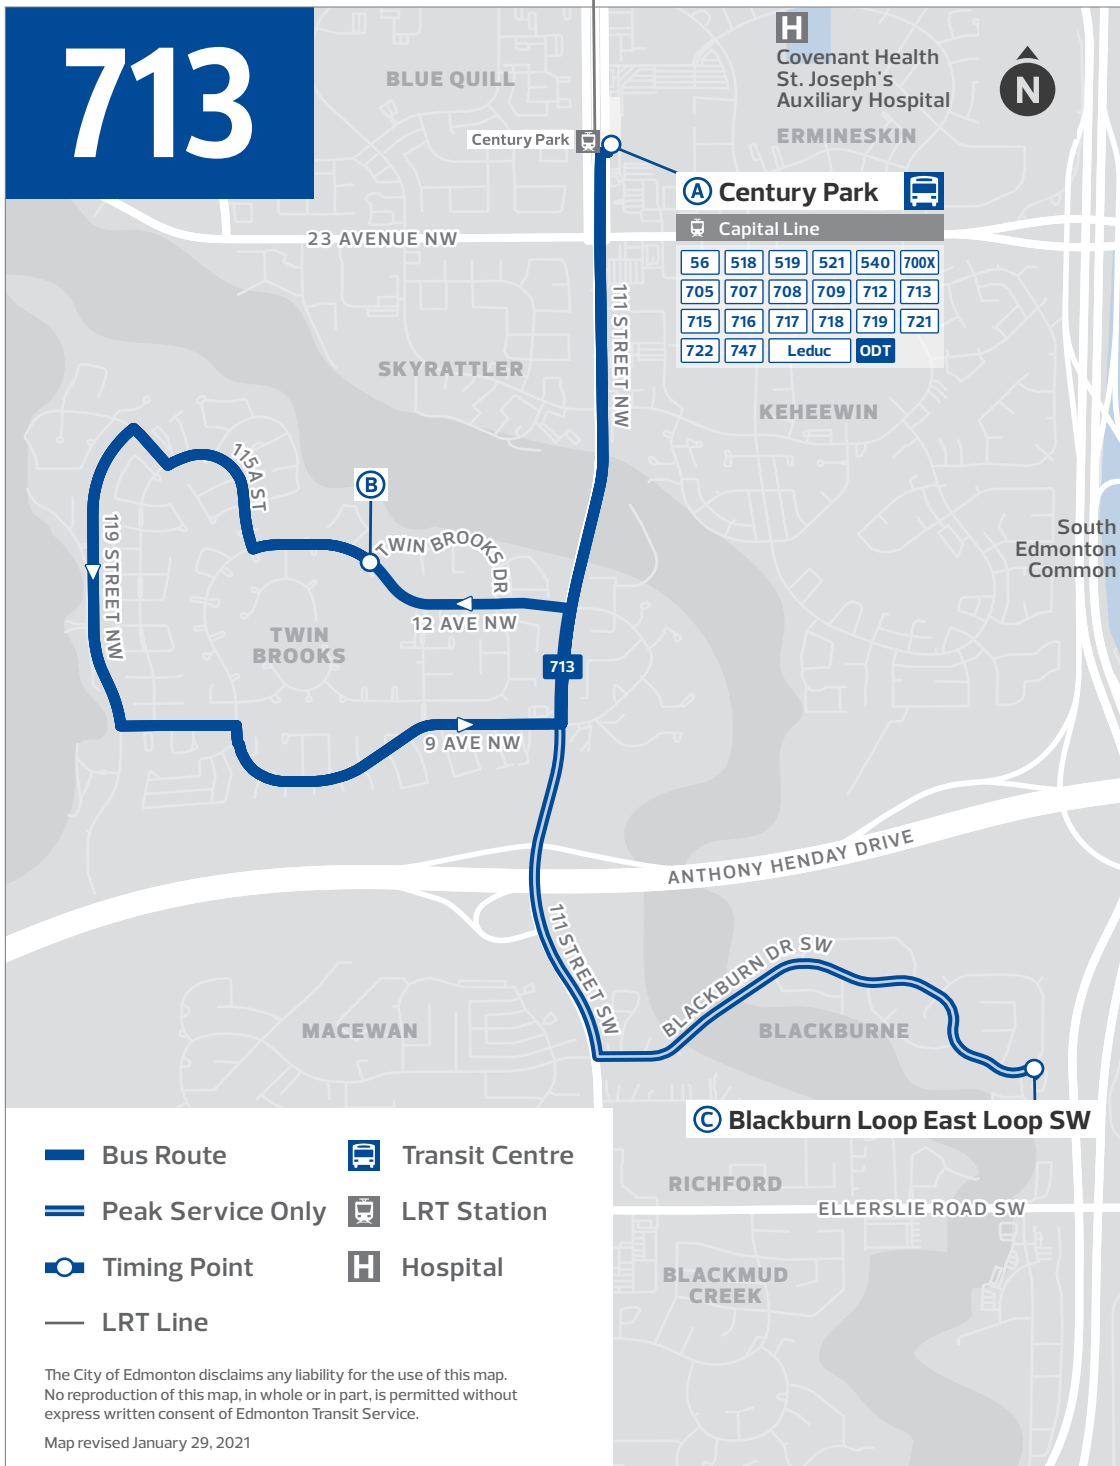

713

The City of Edmonton disclaims any liability for the use of this map. No reproduction of this map, in whole or in part, is permitted without express written consent of Edmonton Transit Service.
Map revised January 29, 2021

ETS Real-Time

Track your bus anywhere anytime from your phone or computer using these recommended real-time tools: edmonton.ca/realttime, Google Maps, Transit App

ETS Text & Ride

Text the bus stop number to 31100 or bus stop # [space] bus route # to receive your bus schedule by text message.

ETS BusLink

Call 780-496-1600 for information about when the next bus or LRT is scheduled to arrive.

Customer Service

For assistance with transit-related questions, call 311 to speak with an agent (7 am to 7 pm, 7 days/week. Closed on statutory holidays) or submit a request for assistance at edmonton.ca/311. If calling from outside Edmonton, dial 780-442-5311.

Transit Watch

Report unsafe behaviour and suspicious activity or packages to uniformed ETS staff, or call Transit Watch at 780-442-4900. You can also discreetly send a text message to 780-442-4900 and a Transit Watch staff member will respond. They may also dispatch appropriate security staff, if needed.

TTY Service

Call 780-944-5555 for people with decreased hearing and/or speech abilities.

On Demand Transit

On Demand Transit (ODT) connects 30 neighbourhoods and 16 large seniors' residences to Edmonton's regular bus and LRT service. During the two-year pilot period, there is no fare payment collected when you board On Demand Transit shuttles. Instead, you pay your regular fare when you transfer to a regular bus or LRT. To book your ride:

- + Download the Edmonton On Demand Transit app
- + Visit edmonton.ca/ondemandtransit
- + Call 780-496-2400

INFORMATION

713

CENTURY PARK
TWIN BROOKS
BLACKBURNE

Revised: April 25, 2021

Edmonton
Transit
Service

Edmonton