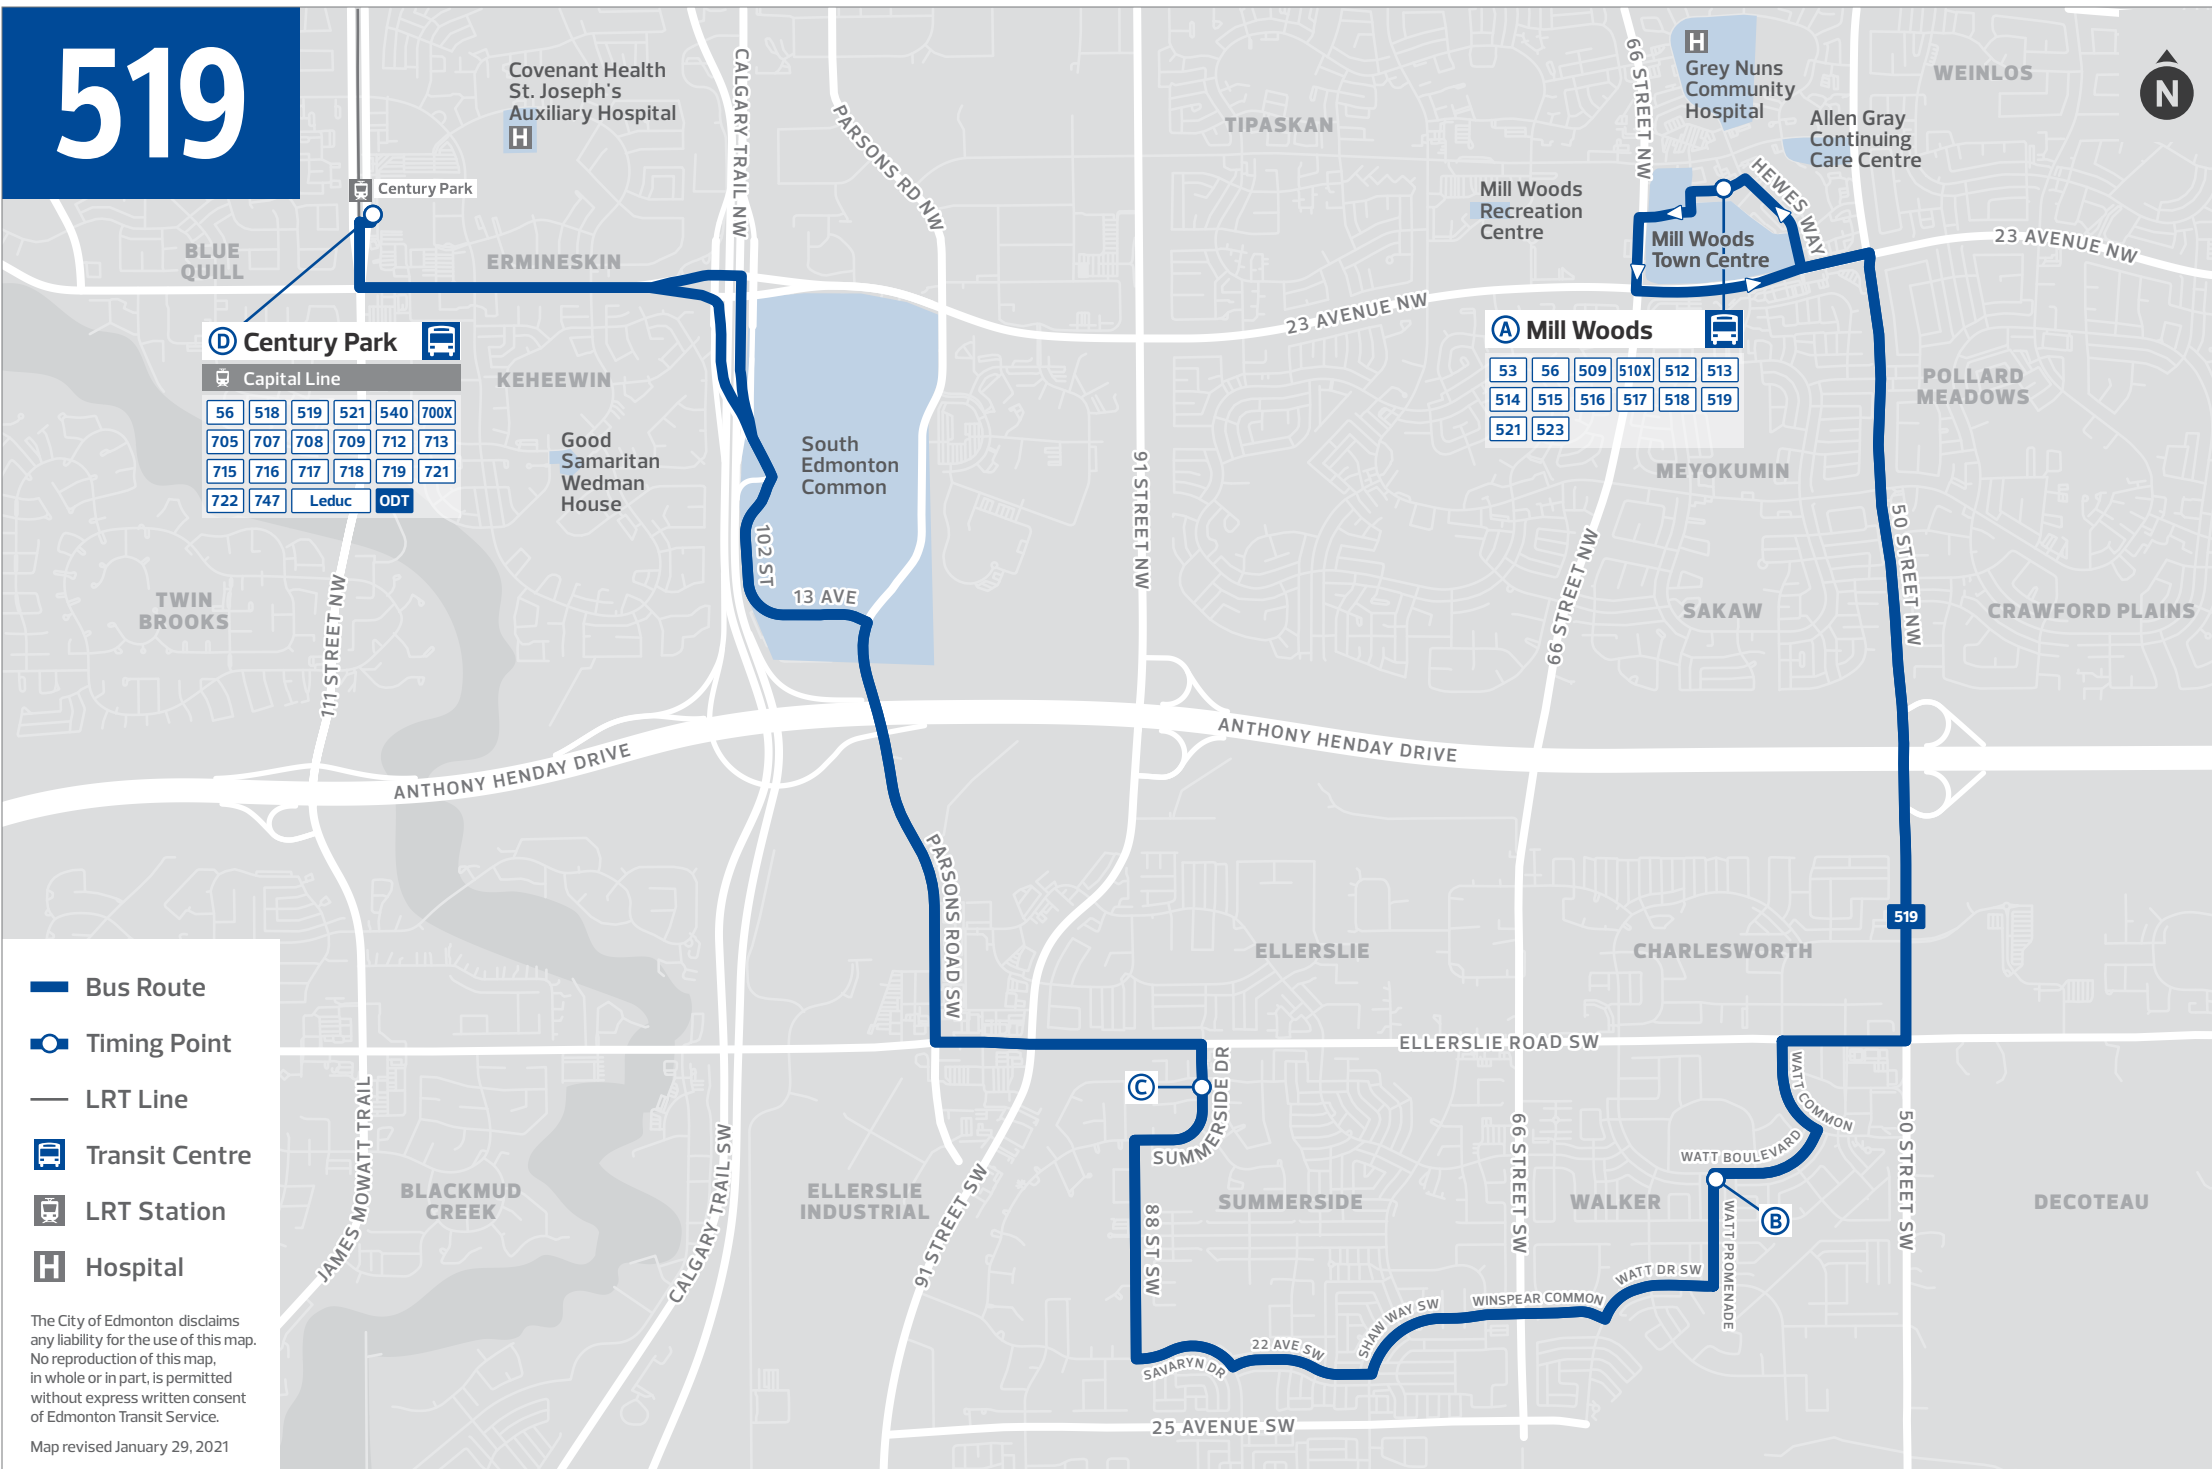

519

D Century Park

Capital Line

56	518	519	521	540	700X
705	707	708	709	712	713
715	716	717	718	719	721
722	747	Leduc	ODT		

A Mill Woods

53	56	509	510X	512	513
514	515	516	517	518	519
521	523				

- Bus Route
- Timing Point
- LRT Line
- Transit Centre
- LRT Station
- Hospital

The City of Edmonton disclaims any liability for the use of this map. No reproduction of this map, in whole or in part, is permitted without express written consent of Edmonton Transit Service.
Map revised January 29, 2021

ETS Real-Time

Track your bus anywhere anytime from your phone or computer using these recommended real-time tools: edmonton.ca/realtime, Google Maps, Transit App

ETS Text & Ride

Text the bus stop number to 31100 or bus stop # [space] bus route # to receive your bus schedule by text message.

- + Download the Edmonton On Demand Transit app
- + Visit edmonton.ca/ondemandtransit
- + Call 780-496-2400

INFORMATION

519

MILL WOODS
WALKER
SUMMERSIDE

SOUTH COMMON
CENTURY PARK

Revised: April 25, 2021

Edmonton
Transit
Service