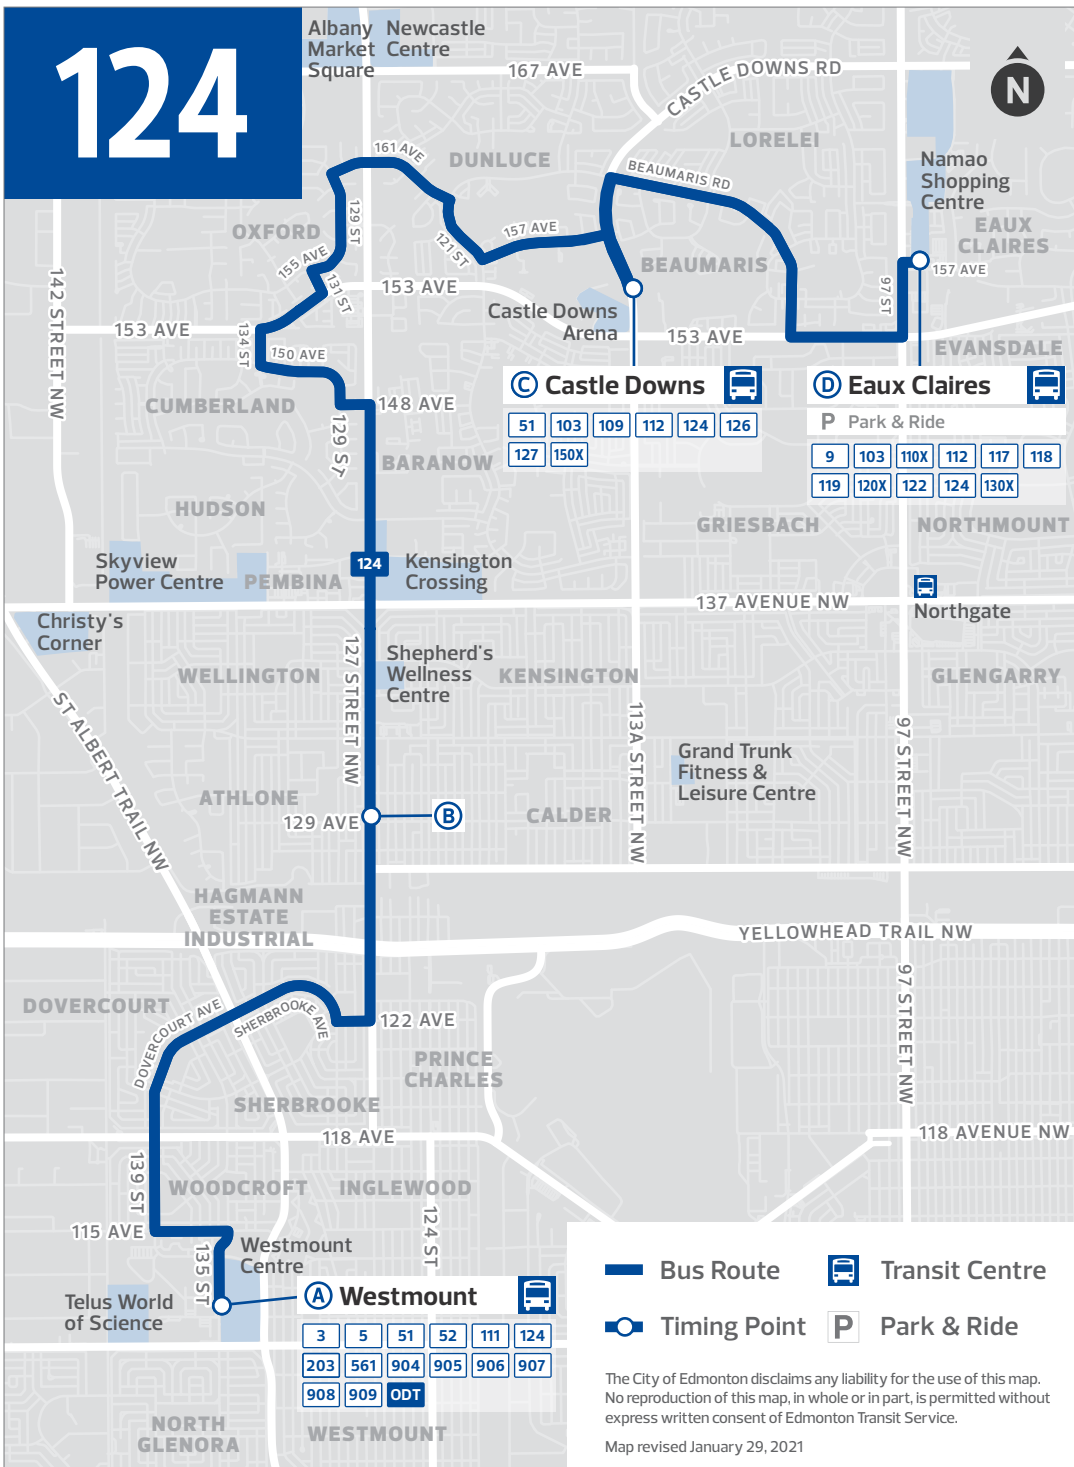

124

The City of Edmonton disclaims any liability for the use of this map. No reproduction of this map, in whole or in part, is permitted without express written consent of Edmonton Transit Service.

Map revised January 29, 2021

ETS Real-Time

Track your bus anywhere anytime from your phone or computer using these recommended real-time tools: edmonton.ca/realtime, Google Maps, Transit App

ETS Text & Ride

Text the bus stop number to 31100 or bus stop # [space] bus route # to receive your bus schedule by text message.

TIMING POINTS

124

SUNDAY

WESTMOUNT TO EAUX CLAIRES				EAUX CLAIRES TO WESTMOUNT			
Westmount TC	127 St & 129 Ave	Castle Downs TC	Eaux Claires TC	Eaux Claires TC	Castle Downs TC	127 St & 129 Ave	Westmount TC
A	B	C	D	D	C	B	A
10:01	10:17	10:40	10:53	9:58	10:13	10:33	10:46
10:31	10:47	11:10	11:23	10:28	10:43	11:03	11:16
11:01	11:17	11:40	11:53	10:58	11:13	11:33	11:46
11:31	11:47	12:10	12:23	11:28	11:43	12:03	12:16
12:01	12:17	12:40	12:53	11:58	12:13	12:33	12:46
12:31	12:47	1:10	1:23	12:28	12:43	1:03	1:16
1:01	1:17	1:40	1:53	12:58	1:13	1:33	1:46
1:31	1:47	2:10	2:23	1:28	1:43	2:03	2:16
2:01	2:17	2:40	2:53	1:58	2:13	2:33	2:46
2:31	2:47	3:10	3:23	2:28	2:43	3:03	3:16
3:01	3:17	3:40	3:53	2:58	3:13	3:33	3:46
3:31	3:47	4:10	4:23	3:28	3:43	4:03	4:16
4:01	4:17	4:40	4:53	3:58	4:13	4:33	4:46
4:32	4:48	5:11	5:23	4:28	4:43	5:03	5:15
5:02	5:17	5:39	5:51	4:58	5:11	5:30	5:42
5:32	5:47	6:09	6:21	5:28	5:41	6:00	6:12
6:02	6:17	6:39	6:51	5:56	6:09	6:28	6:40
6:32	6:47	7:09	7:21	6:26	6:39	6:58	7:10
7:02	7:17	7:39	7:51	6:56	7:09	7:28	7:40

TIMING POINTS