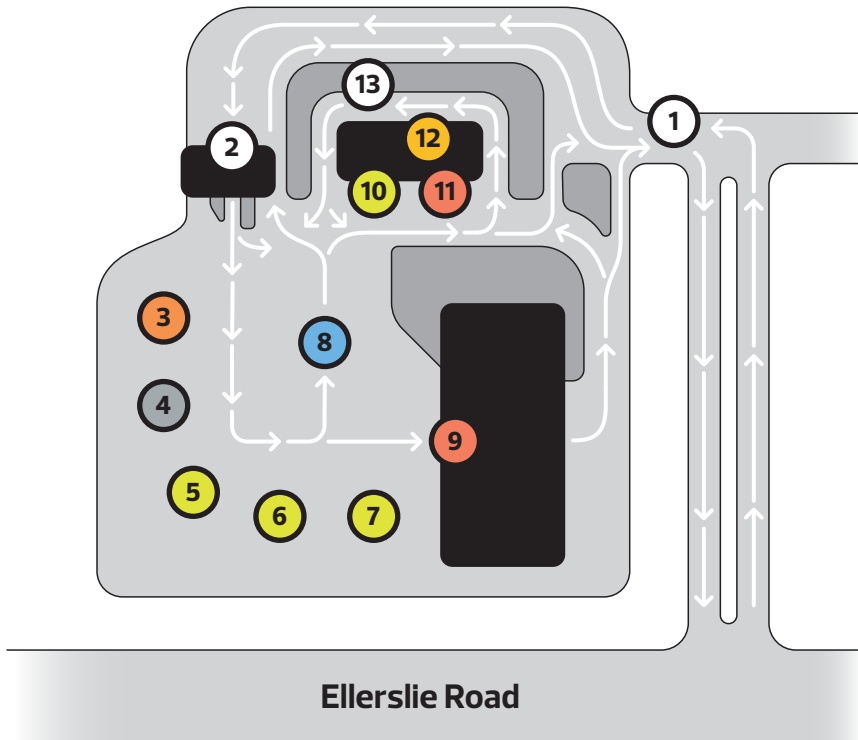

Ambleside Eco Station

- ① Entrance / Exit
- ② Payment Kiosk
- ③ Yard Waste
- ④ Garbage Area
- ⑤ Scrap Metals
- ⑥ Mattresses, Box Springs
- ⑦ Tires
- ⑧ Recycling Area
- ⑨ Household Hazardous Waste
 - Household Chemicals, Batteries, Bulbs
 - Paint Items, Paint Exchange
 - Car Batteries, Oil, Engine Products
 - Compressed Gas Containers
 - Computer Items, Mobile Devices
 - Monitors, TV's
 - Small Appliances, Electronics
- ⑩ Large Appliances
- ⑪ Fridges, Freezers, A/C Units
- ⑫ Reuse Area
- ⑬ Compost & Mulch Pick-up