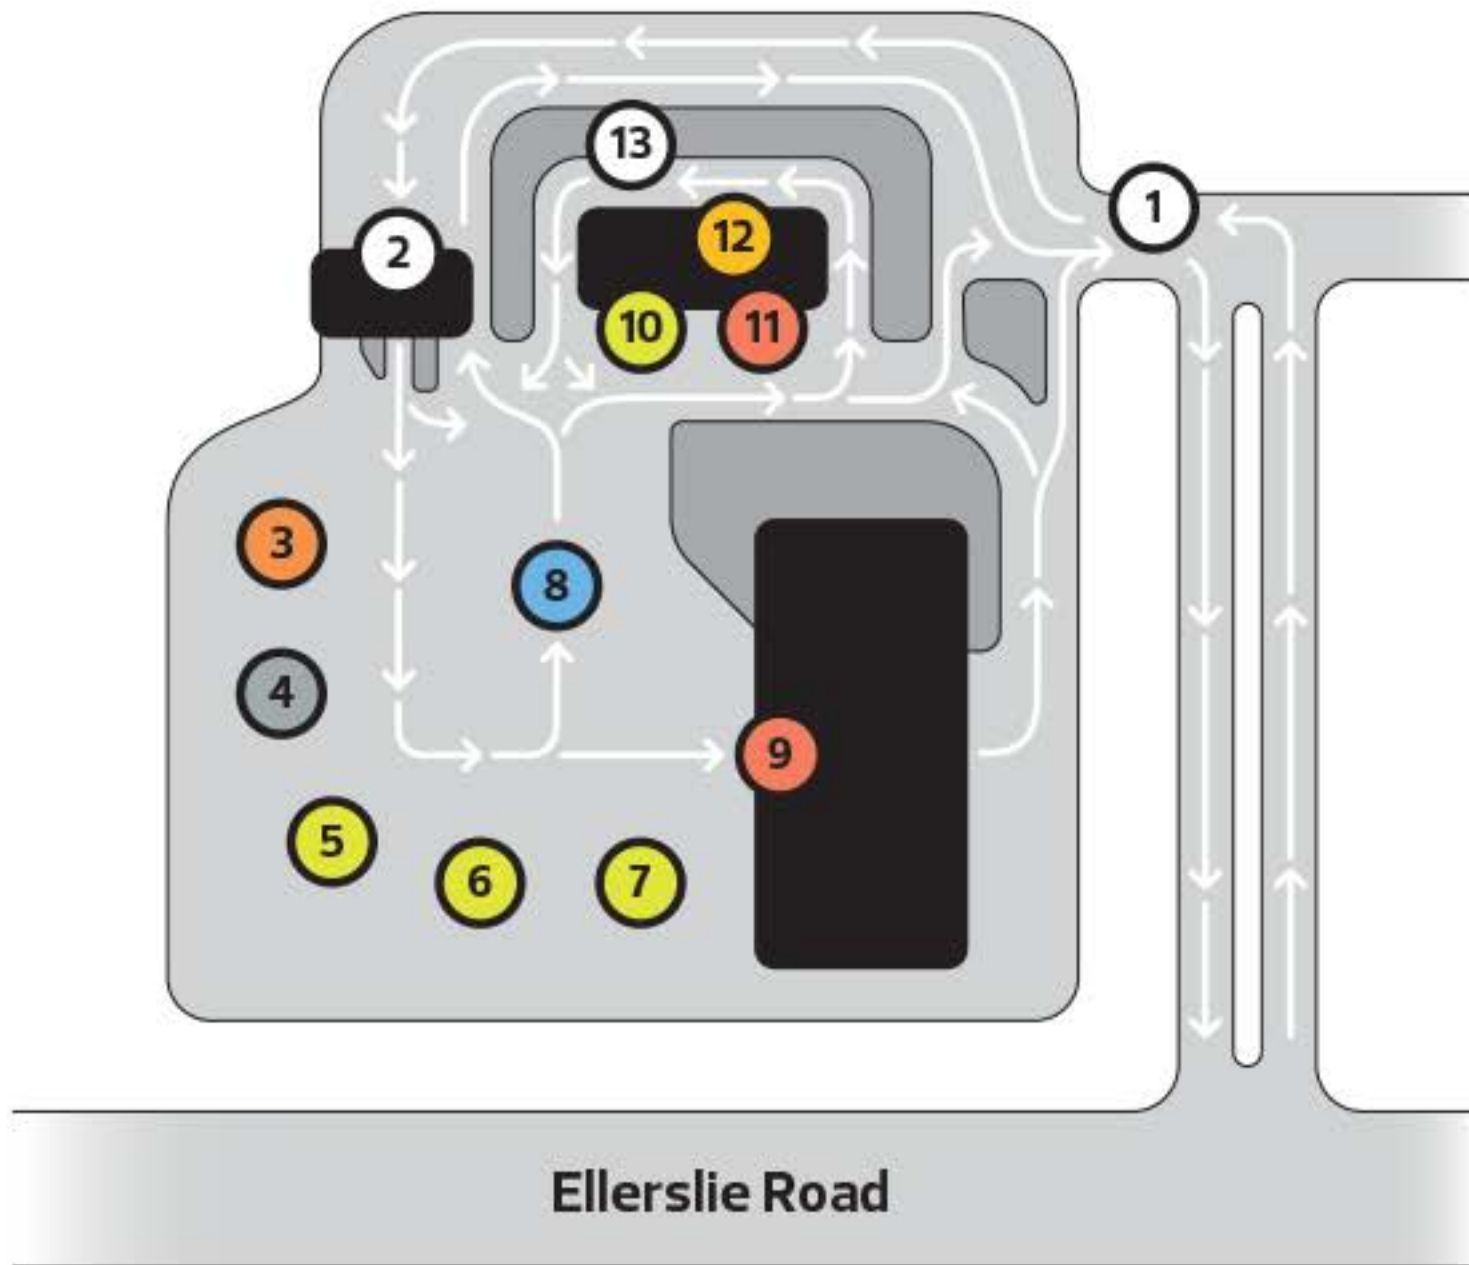

# Ambleside Eco Station

Edmonton

① Entrance / Exit

② Payment Kiosk

③ Yard Waste

④ Garbage Area

⑤ Scrap Metals

⑥ Mattresses, Box Springs

⑦ Tires

⑧ Recycling Area

⑨ Household Hazardous Waste

- Household Chemicals, Batteries, Bulbs
- Paint Items, Paint Exchange
- Car Batteries, Oil, Engine Products
- Compressed Gas Containers
- Computer Items, Mobile Devices
- Monitors, TV's
- Small Appliances, Electronics

⑩ Large Appliances

⑪ Fridges, Freezers, A/C Units

⑫ Reuse Area

⑬ Compost & Mulch Pick-up