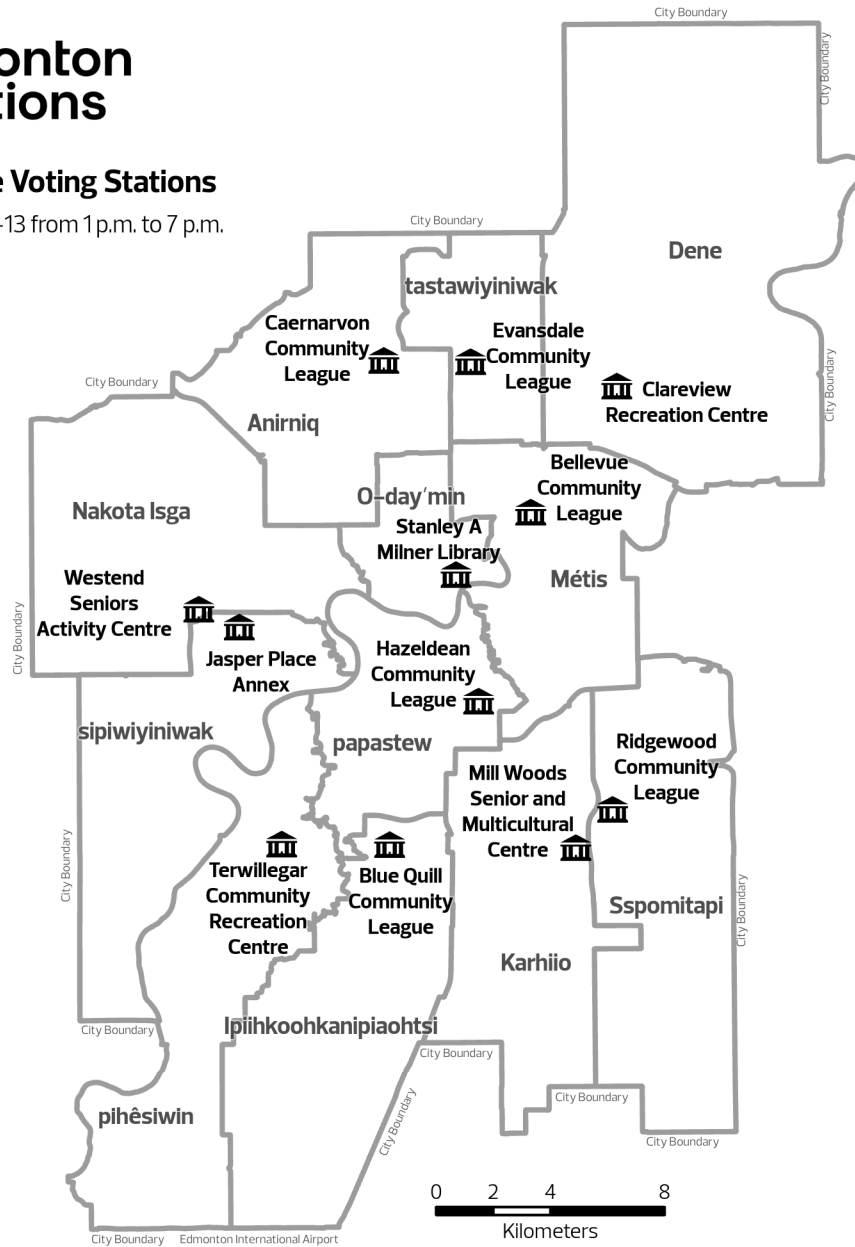

# Edmonton Elections

## Advance Voting Stations

October 4 -13 from 1p.m. to 7 p.m.

Ward	Building Name	Address
Nakota Isga	Westend Seniors Activity Centre	9629 176 Street NW
Anirniq	Caernarvon Community League	14830 118 Street NW
tastawiyiniwak	Evansdale Community League	9111 150 Avenue NW
Dene	Clareview Recreation Centre	3804 139 Avenue NW
O-day'min	Stanley A Milner Library	7 Sir Winston Churchill Square NW
Métis	Bellevue Community League	7308 112 Avenue NW
sipiwiyiniwak	Jasper Place Annex	9200 163 Street NW
papastew	Hazeldean Community League	9630 66 Avenue NW
pihêsiwin	Terwillegar Community Recreation Centre	2051 Leger Road NW
Ipîihkoohkanipiaoh̄tsi	Blue Quill Community League	11304 25 Avenue NW
Karhiio	Mill Woods Senior and Multicultural Centre	2610 Hewes Way NW
Sspomitapi	Ridgewood Community League	3705 Mill Woods Road East NW

Map compiled by:  
Edmonton Elections  
City of Edmonton

The City of Edmonton disclaims  
any liability for the use of this map.

Map Revised: 2021-08-18

## WARD BOUNDARIES IN EFFECT FOR 2021 EDMONTON ELECTION