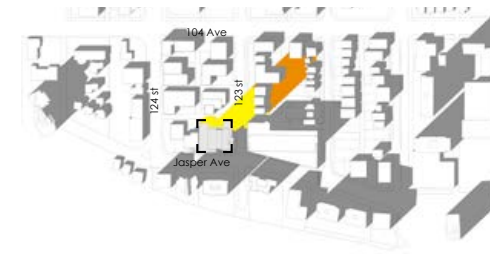

9:00 AM

12:00 PM

3:00 PM

5:00 PM

* Entire Area in Evening Shadow

North

MARCH 21

JUNE 21

SEPTEMBER 21

DECEMBER 21

- Building Shadow
- Existing Shadow
- 45m Tall Tower (Existing Zoning) Shadow