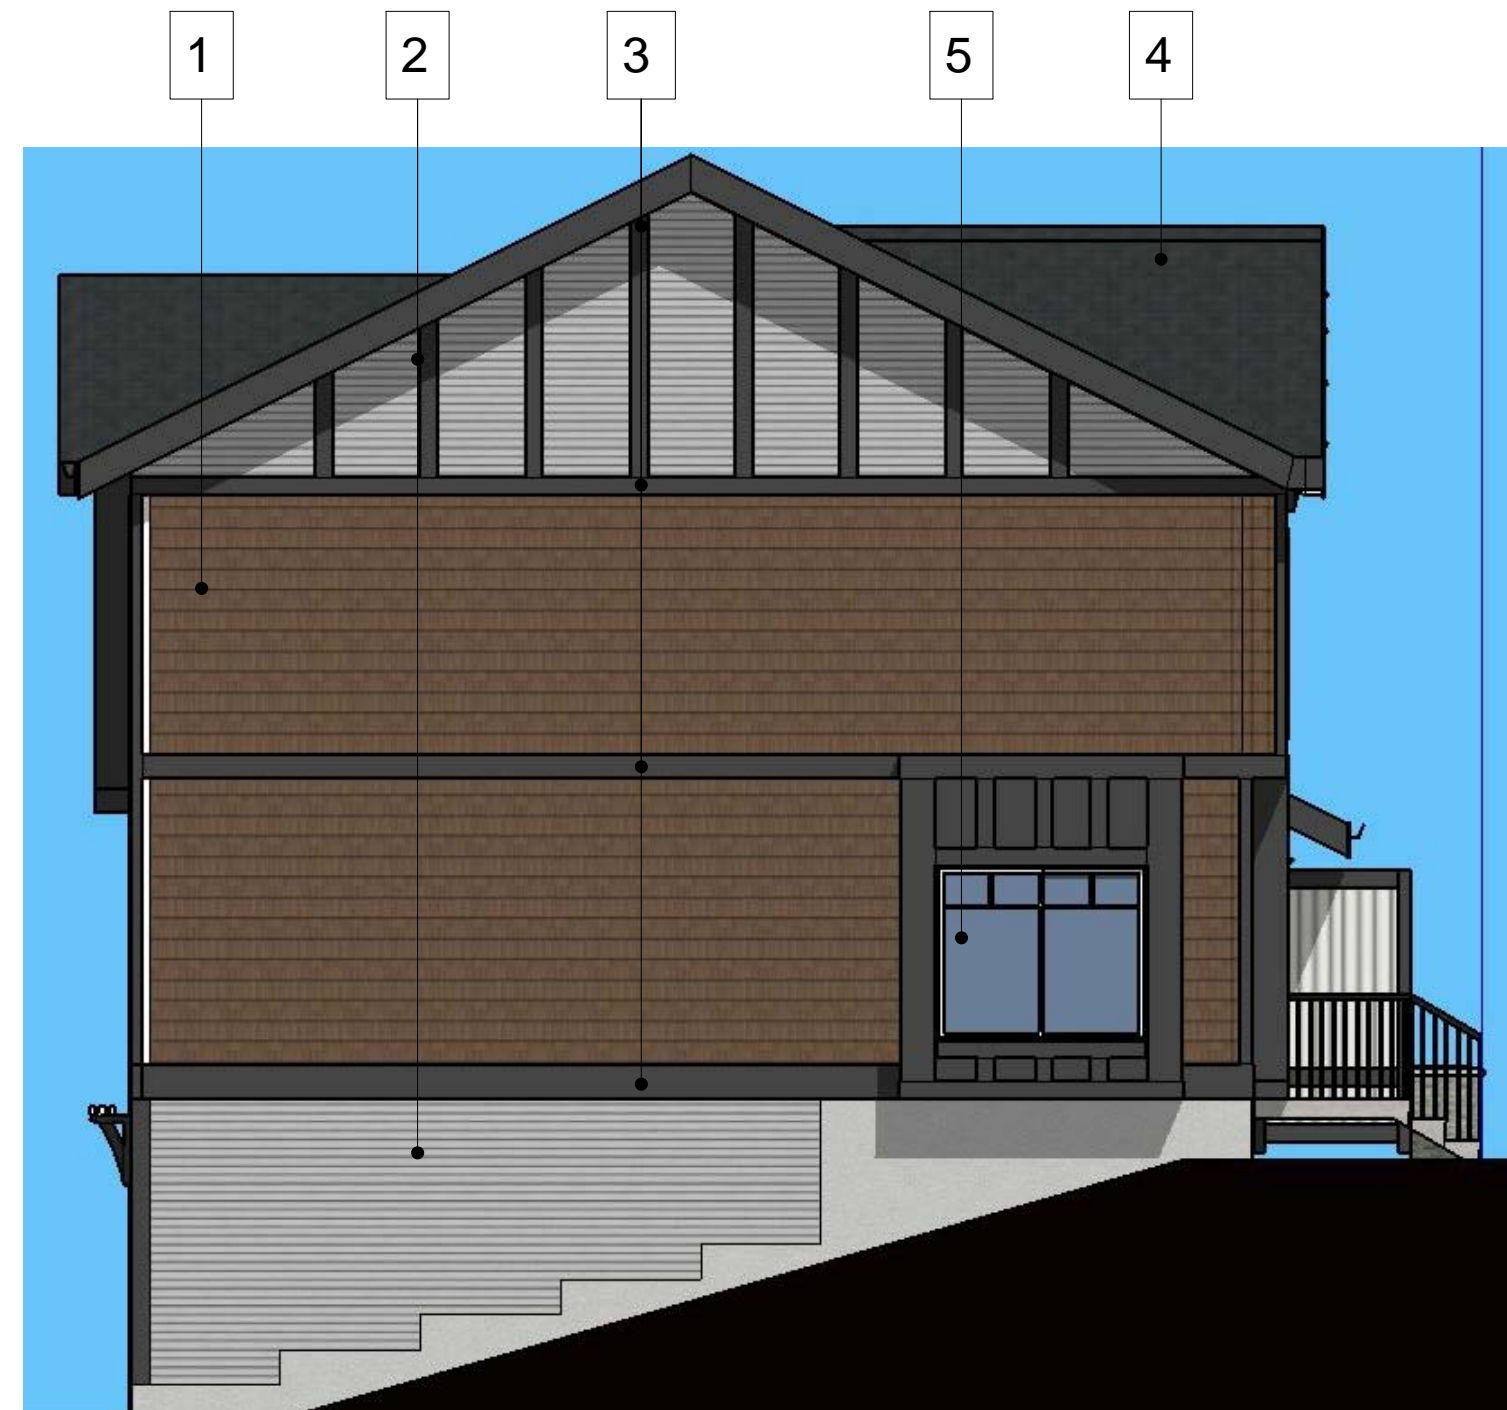

SIDE ELEVATION (HIGH VISIBILITY)

FRONT ELEVATION

REAR ELEVATION

BUILDING ELEVATION

KIRKNESS - FIRST PLACE PROGRAM

Kirkness, Edmonton, AB

Architectural Style: Mountain Lodge Contemporary

Date: July 20, 2015

BIRDS EYE VIEW

REAR VIEW

BUILDING PERSPECTIVE

KIRKNESS - FIRST PLACE PROGRAM

Kirkness, Edmonton, AB

Architectural Style: Mountain Lodge Contemporary

Date:

July 20, 2015

ALL WEATHER WINDOWS
- WHITE

SIDE ELEVATION (HIGH VISIBILITY)

FRONT ELEVATION

REAR ELEVATION

BUILDING ELEVATION

KIRKNESS - FIRST PLACE PROGRAM

Kirkness, Edmonton, AB

Architectural Style:

Date:

July 20, 2015

A2.1

FRONT VIEW

KIRKNESS - FIRST PLACE PROGRAM

Kirkness, Edmonton, AB

Architectural Style:

Date: