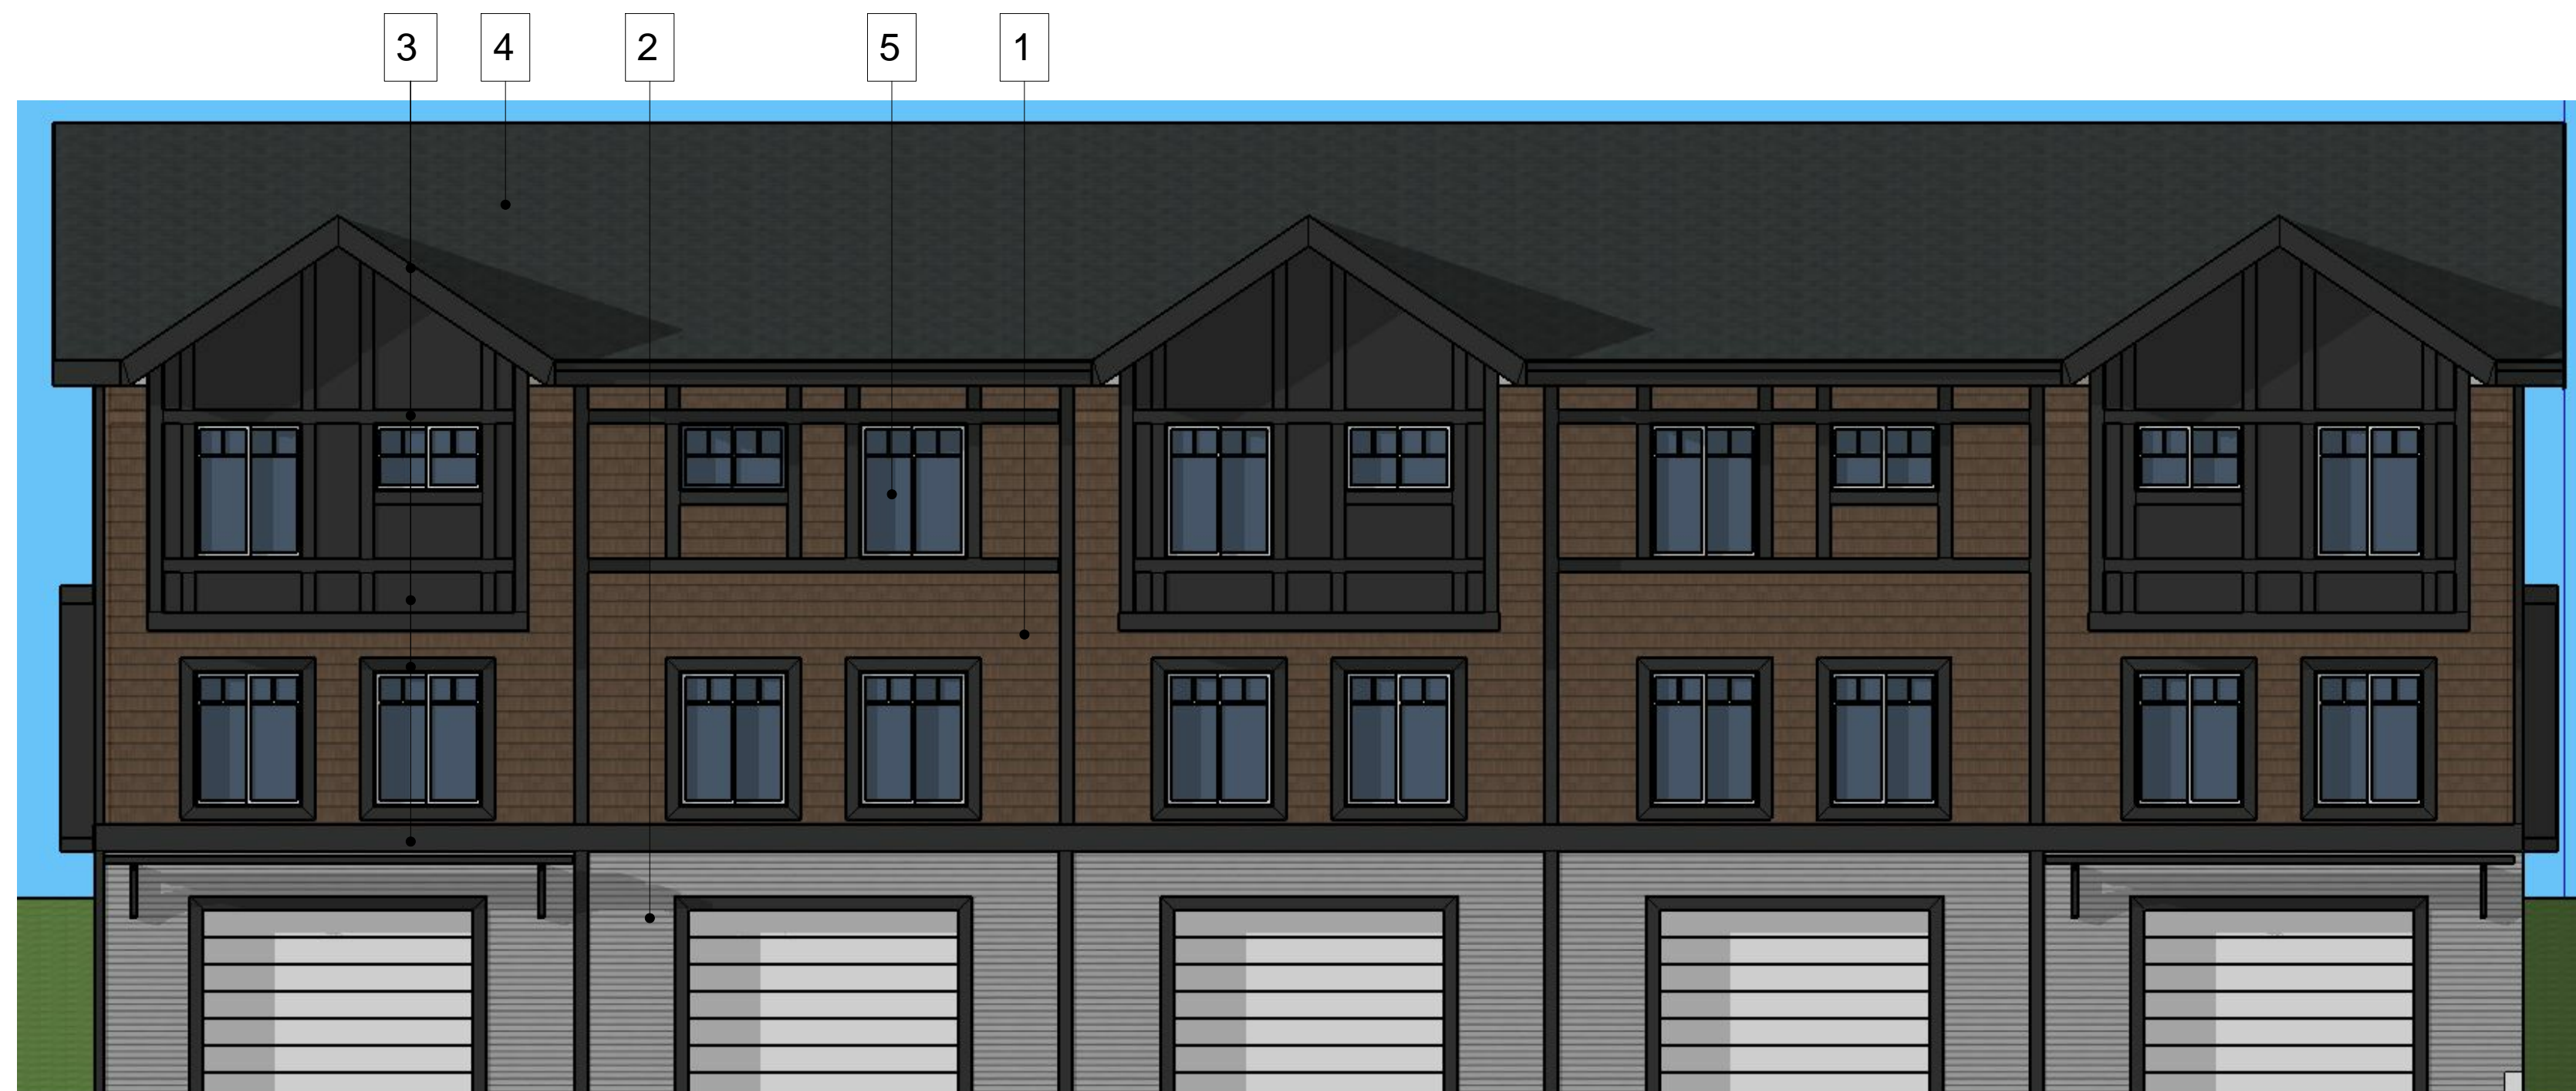

SIDE ELEVATION (HIGH VISIBILITY)

FRONT ELEVATION

REAR ELEVATION

BUILDING ELEVATION

KIRKNESS - FIRST PLACE PROGRAM

Kirkness, Edmonton, AB

Architectural Style: Mountain Lodge Contemporary

Date: July 20, 2015

BIRDS EYE VIEW

REAR VIEW

BUILDING PERSPECTIVE

KIRKNESS - FIRST PLACE PROGRAM

Kirkness, Edmonton, AB

Architectural Style: Mountain Lodge Contemporary

Date:

July 20, 2015

ALL WEATHER WINDOWS
- WHITE

SIDE ELEVATION (HIGH VISIBILITY)

FRONT ELEVATION

REAR ELEVATION

BUILDING ELEVATION

KIRKNESS - FIRST PLACE PROGRAM

Kirkness, Edmonton, AB

Architectural Style:

Date:

July 20, 2015

A2.1

FRONT VIEW

KIRKNESS - FIRST PLACE PROGRAM

Kirkness, Edmonton, AB

Architectural Style:

Date: