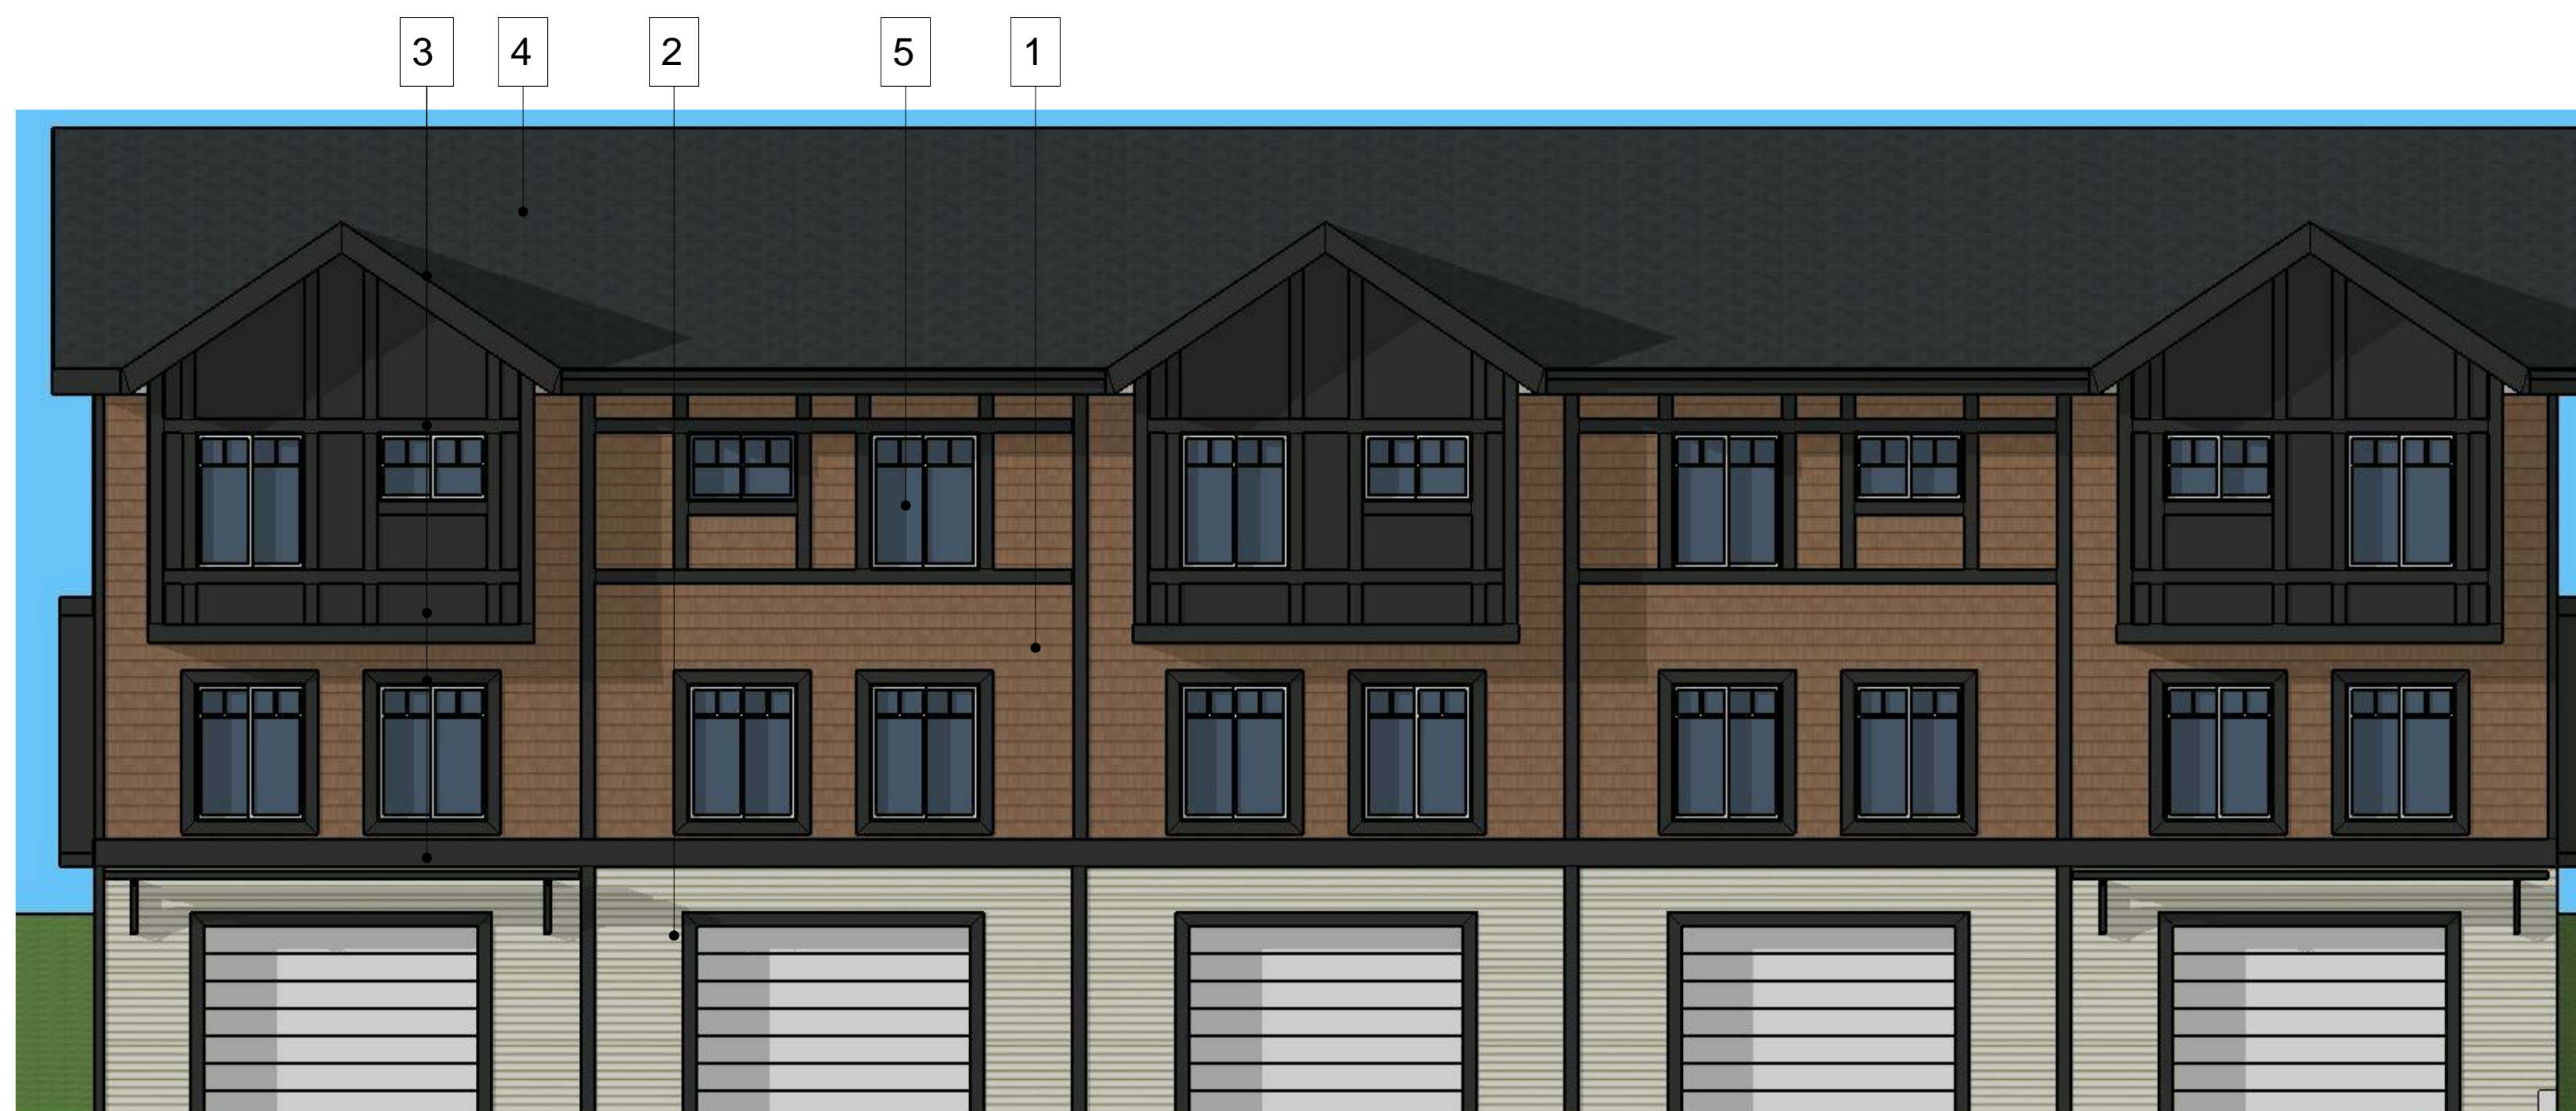

SIDE ELEVATION (HIGH VISIBILITY)

FRONT ELEVATION

REAR ELEVATION

BUILDING ELEVATION

KIRKNESS - FIRST PLACE PROGRAM

Kirkness, Edmonton, AB

Architectural Style: Mountain Lodge Contemporary

Date: July 20, 2015

A1.1

FRONT VIEW

BUILDING PERSPECTIVE

KIRKNESS - FIRST PLACE PROGRAM

Kirkness, Edmonton, AB

Architectural Style: Mountain Lodge Contemporary

Date: July 20, 2015

A1.2

BIRDS EYE VIEW

REAR VIEW

BUILDING PERSPECTIVE

KIRKNESS - FIRST PLACE PROGRAM

Kirkness, Edmonton, AB

Architectural Style: Mountain Lodge Contemporary

Date:

July 20, 2015

ALL WEATHER WINDOWS
- WHITE

SIDE ELEVATION (HIGH VISIBILITY)

FRONT ELEVATION

REAR ELEVATION

BUILDING ELEVATION

KIRKNESS - FIRST PLACE PROGRAM

Kirkness, Edmonton, AB

Architectural Style: