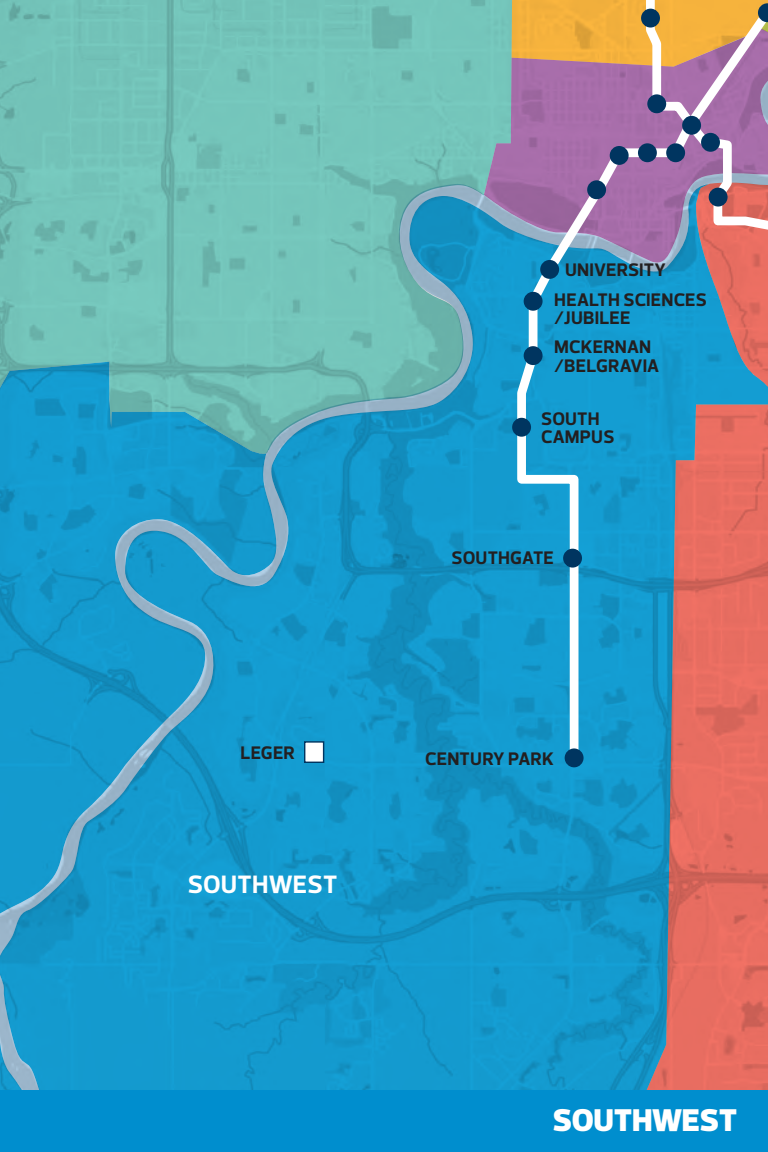

UNIVERSITY
HEALTH SCIENCES
/ JUBILEE
MCKERNAN
/ BELGRAVIA

SOUTH
CAMPUS

SOUTHGATE

LEGER

CENTURY PARK

SOUTHWEST

SOUTHWEST