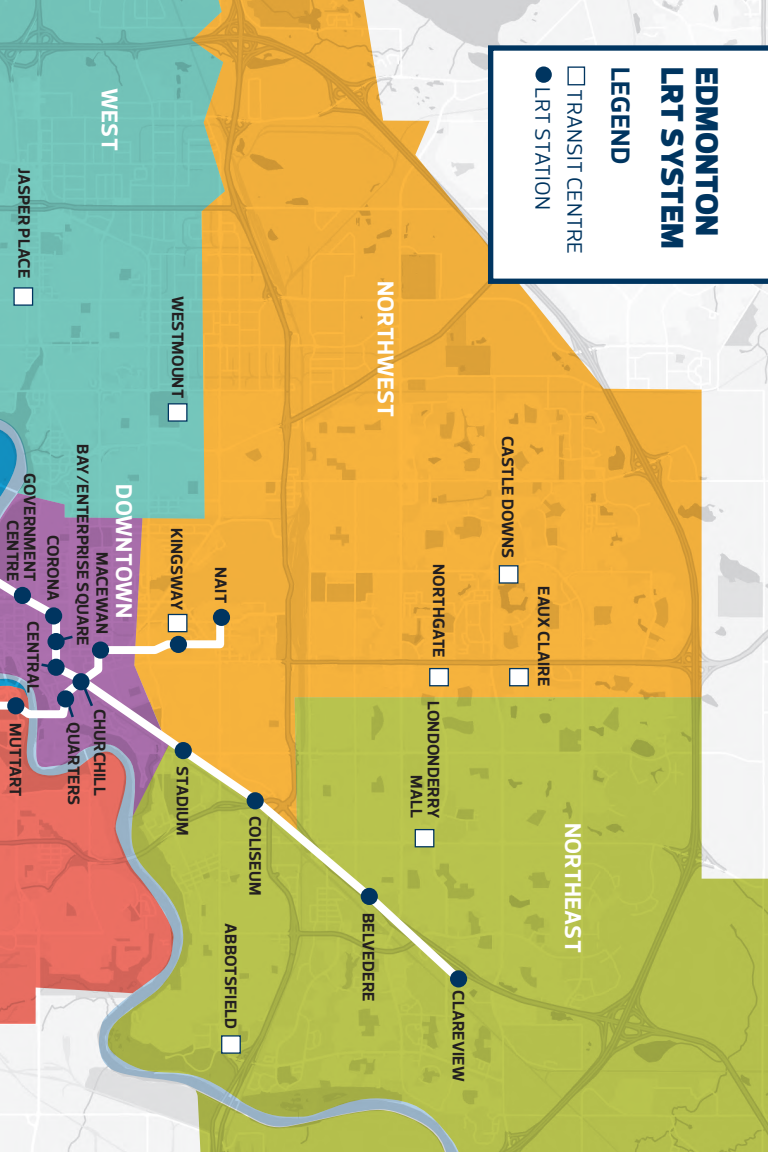

# Youth Transit Resource Guide

LEWIS FARMS

WEST EDMONTON MALL

MEADOWLARK

SOUTHWEST

LEGER

CENTURY PARK

SOUTHGATE

# EDMONTON LRT SYSTEM

## LEGEND

- TRANSIT CENTRE
- LRT STATION

DOWNTOWN

MACEWAN

BAY/ENTERPRISE SQUARE

CORONA

GOVERNMENT CENTRE

CENTRAL