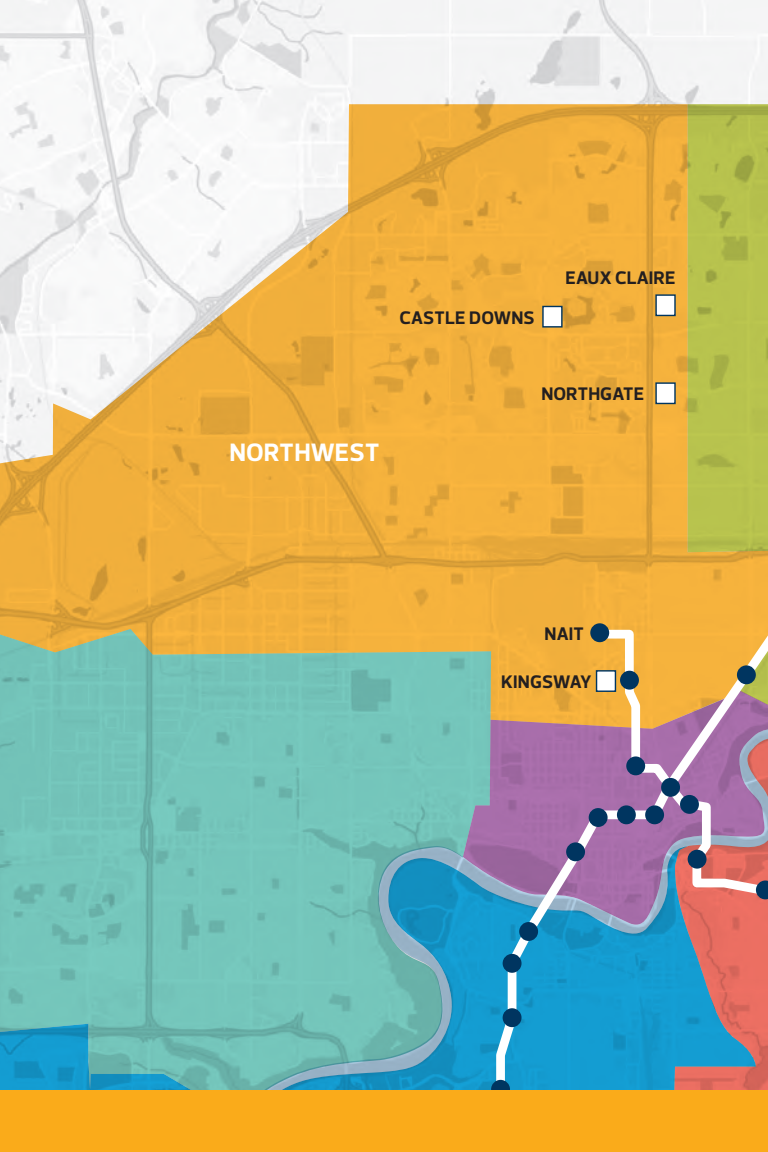

NORTHWEST

EAUX CLAIRE

CASTLE DOWNS

NORTHGATE

NAIT

KINGSWAY