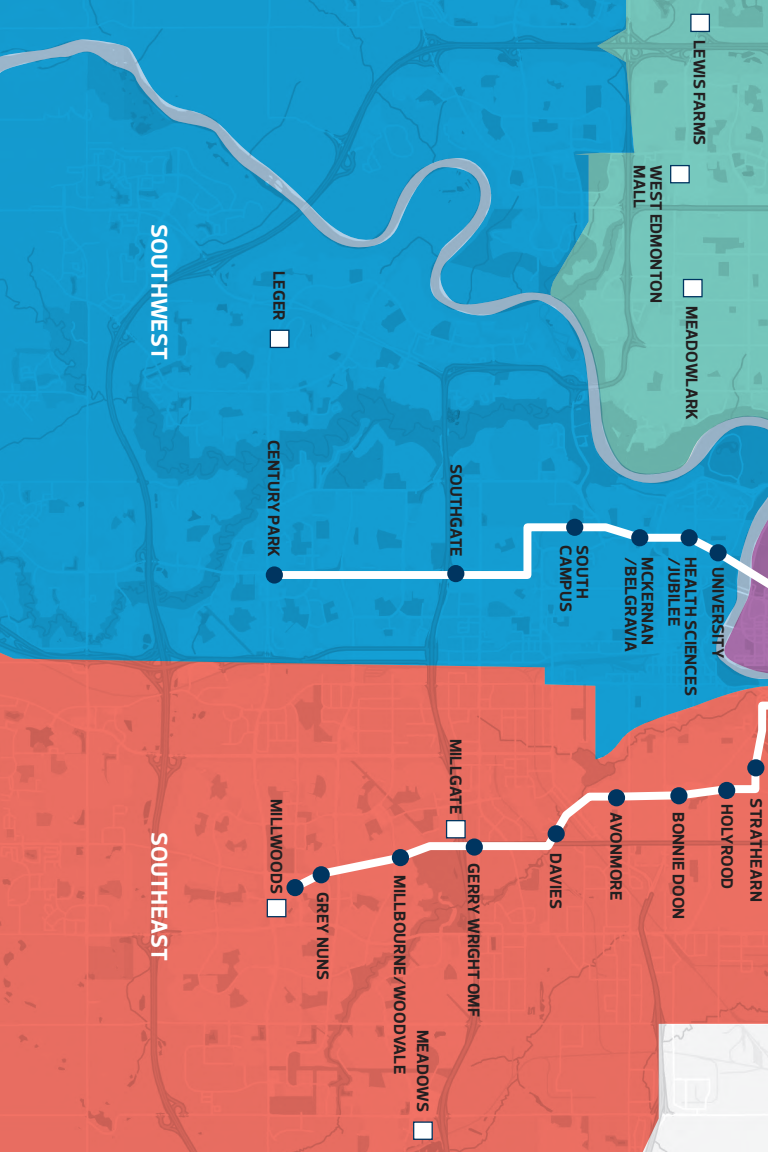

# Youth Transit Resource Guide

LEWIS FARMS

WEST EDMONTON MALL

MEADOWLARK

SOUTHWEST

LEGER

CENTURY PARK

SOUTHGATE

# EDMONTON LRT SYSTEM

## LEGEND

- TRANSIT CENTRE
- LRT STATION

DOWNTOWN

MACEWAN

BAY/ENTERPRISE SQUARE

CORONA

GOVERNMENT CENTRE

CENTRAL