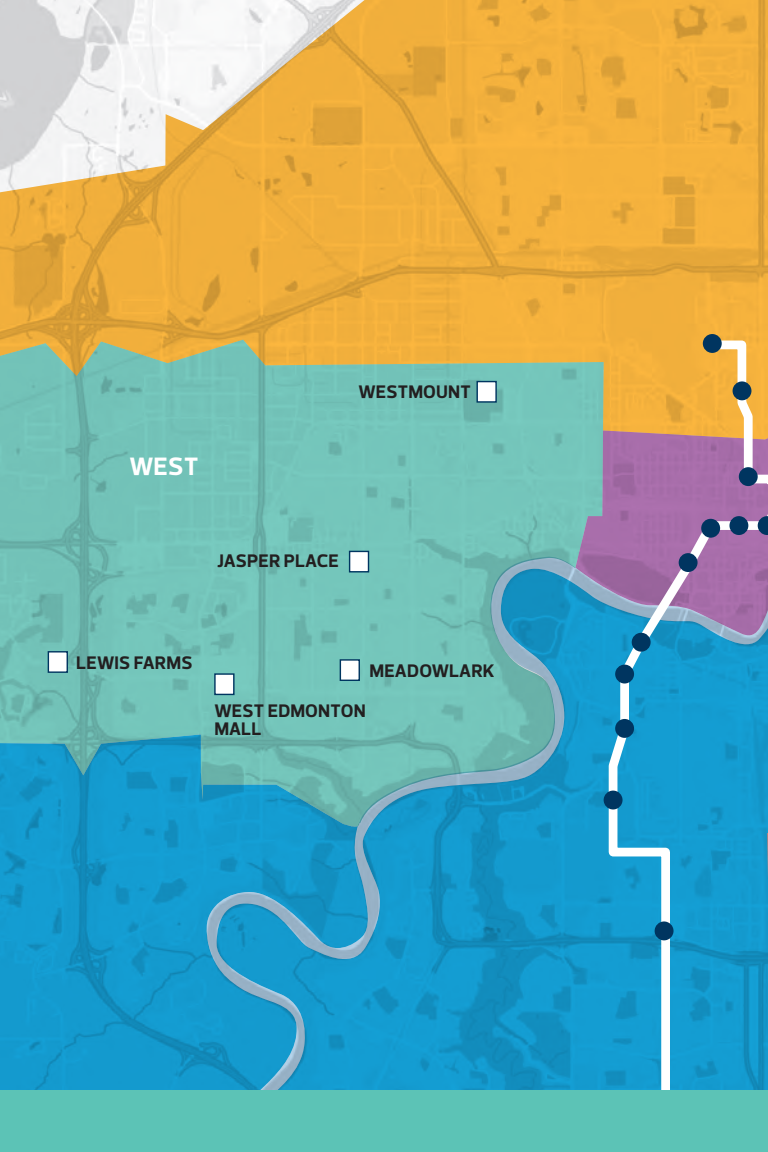

## Near Clareview

Resource	Age	What's there
<b>Clareview Recreation Centre</b> 3808 139 Ave 780-442-5311	ALL AGES	Arenas, library, indoor & outdoor playgrounds, outdoor soccer field.
<b>Clareview Edmonton Public Library</b> 3808 139 Ave 780-442-7471	ALL AGES	Access to books, resource materials, computers, and Teen Lounge.
<b>C5 Youth Hub</b> Located inside Clareview Community Recreation Centre (Entrance 3) 14017 Victoria Trail 780-456-1484	15 and under	Youth drop-in and programming.

WEST

WESTMOUNT

JASPER PLACE

LEWIS FARMS

WEST EDMONTON  
MALL

MEADOWLARK