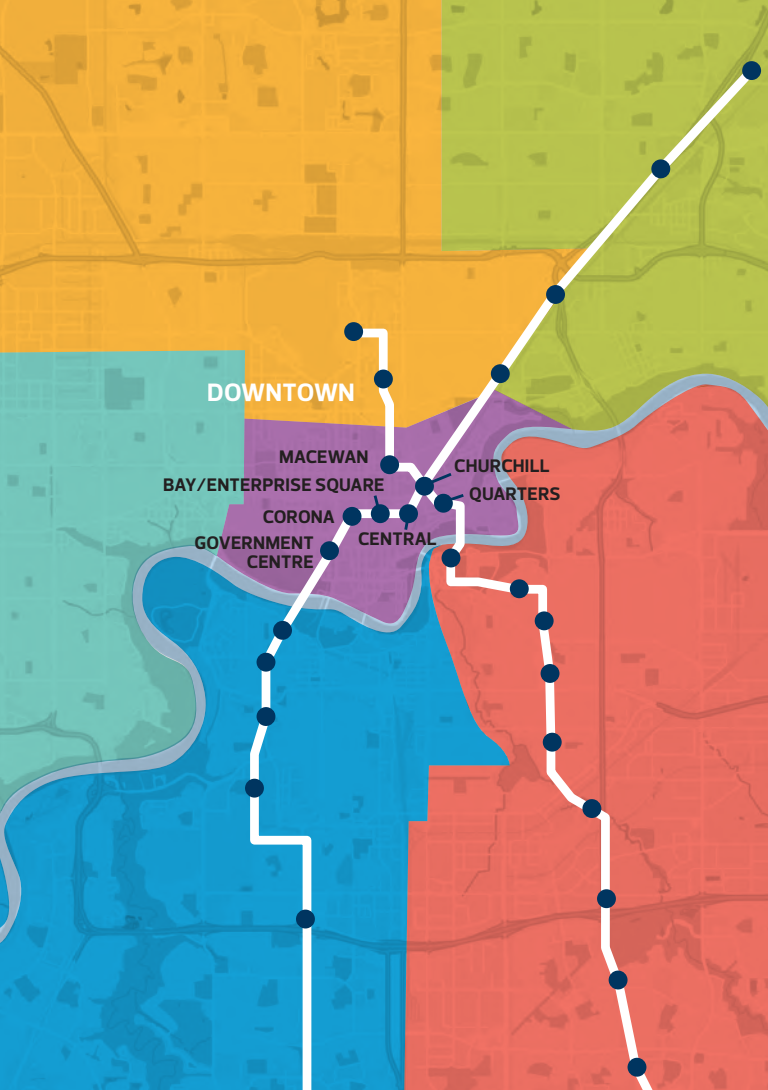

# Youth Transit Resource Guide

LEWIS FARMS

WEST EDMONTON MALL

MEADOWLARK

SOUTHWEST

LEGER

CENTURY PARK

SOUTHGATE

# EDMONTON LRT SYSTEM

## LEGEND

- TRANSIT CENTRE
- LRT STATION

DOWNTOWN

MACEWAN

BAY/ENTERPRISE SQUARE

CORONA

GOVERNMENT CENTRE

CENTRAL