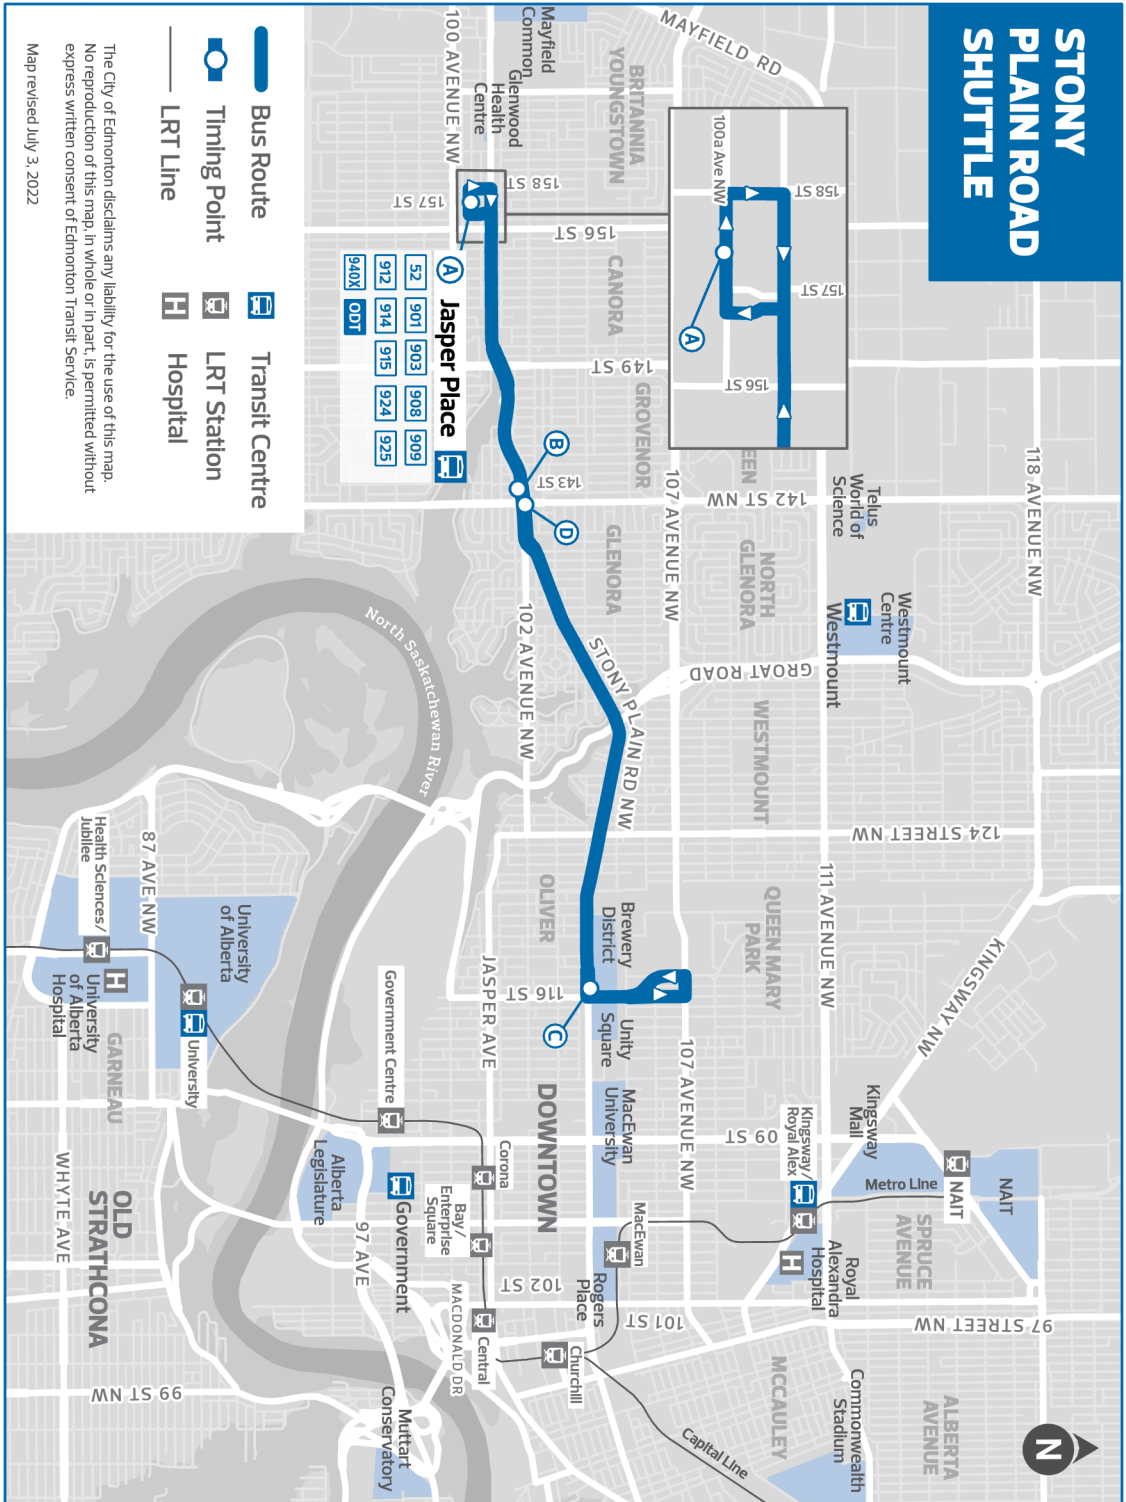

TC = Transit Centre

Bold text indicates p.m. time

Subject to change without notice

BUS STOPS

WESTBOUND TO JASPER PLACE TRANSIT CENTRE

104 Ave & 116 St	(Stop #1988)
104 Ave & 120 St	(Stop #1654)
Stony Plain Rd & 124 St	(Stop #1878)
Stony Plain Rd & 127 St	(Stop #1767)
Stony Plain Rd & 142 St	(Stop #5185)
Stony Plain Rd & 146 St	(Stop #5423)
Stony Plain Rd & 150 St	(Stop #5376)
Stony Plain Rd & 153 St	(Stop #5252)
Jasper Place Transit Centre	(Stop #5989, Bay L)

EASTBOUND TO 116 ST / 104 AVE (UNITY SQUARE)

Jasper Place Transit Centre	(Stop #5989, Bay L)
Stony Plain Rd & 153 St	(Stop #5544)
Stony Plain Rd & 150 St	(Stop #5495)
Stony Plain Rd & 146 St	(Stop #5708)
Stony Plain Rd & 143 St	(Stop #5293)
Stony Plain Rd & 127 St	(Stop #1720)
Stony Plain Rd & 124 St	(Stop #1910)
104 Ave & 120 St	(Stop #1902)
116 St & 105 Ave	(Stop #1835)
116 St & 105 Ave	(Stop #1637)

STAYING POINTS

The City of Edmonton disclaims any liability for the use of this map. No reproduction of this map, in whole or in part, is permitted without express written consent of Edmonton Transit Service.

Map revised July 3, 2022

- Bus Route
- Timing Point
- LRT Line
- Transit Centre
- LRT Station
- Hospital