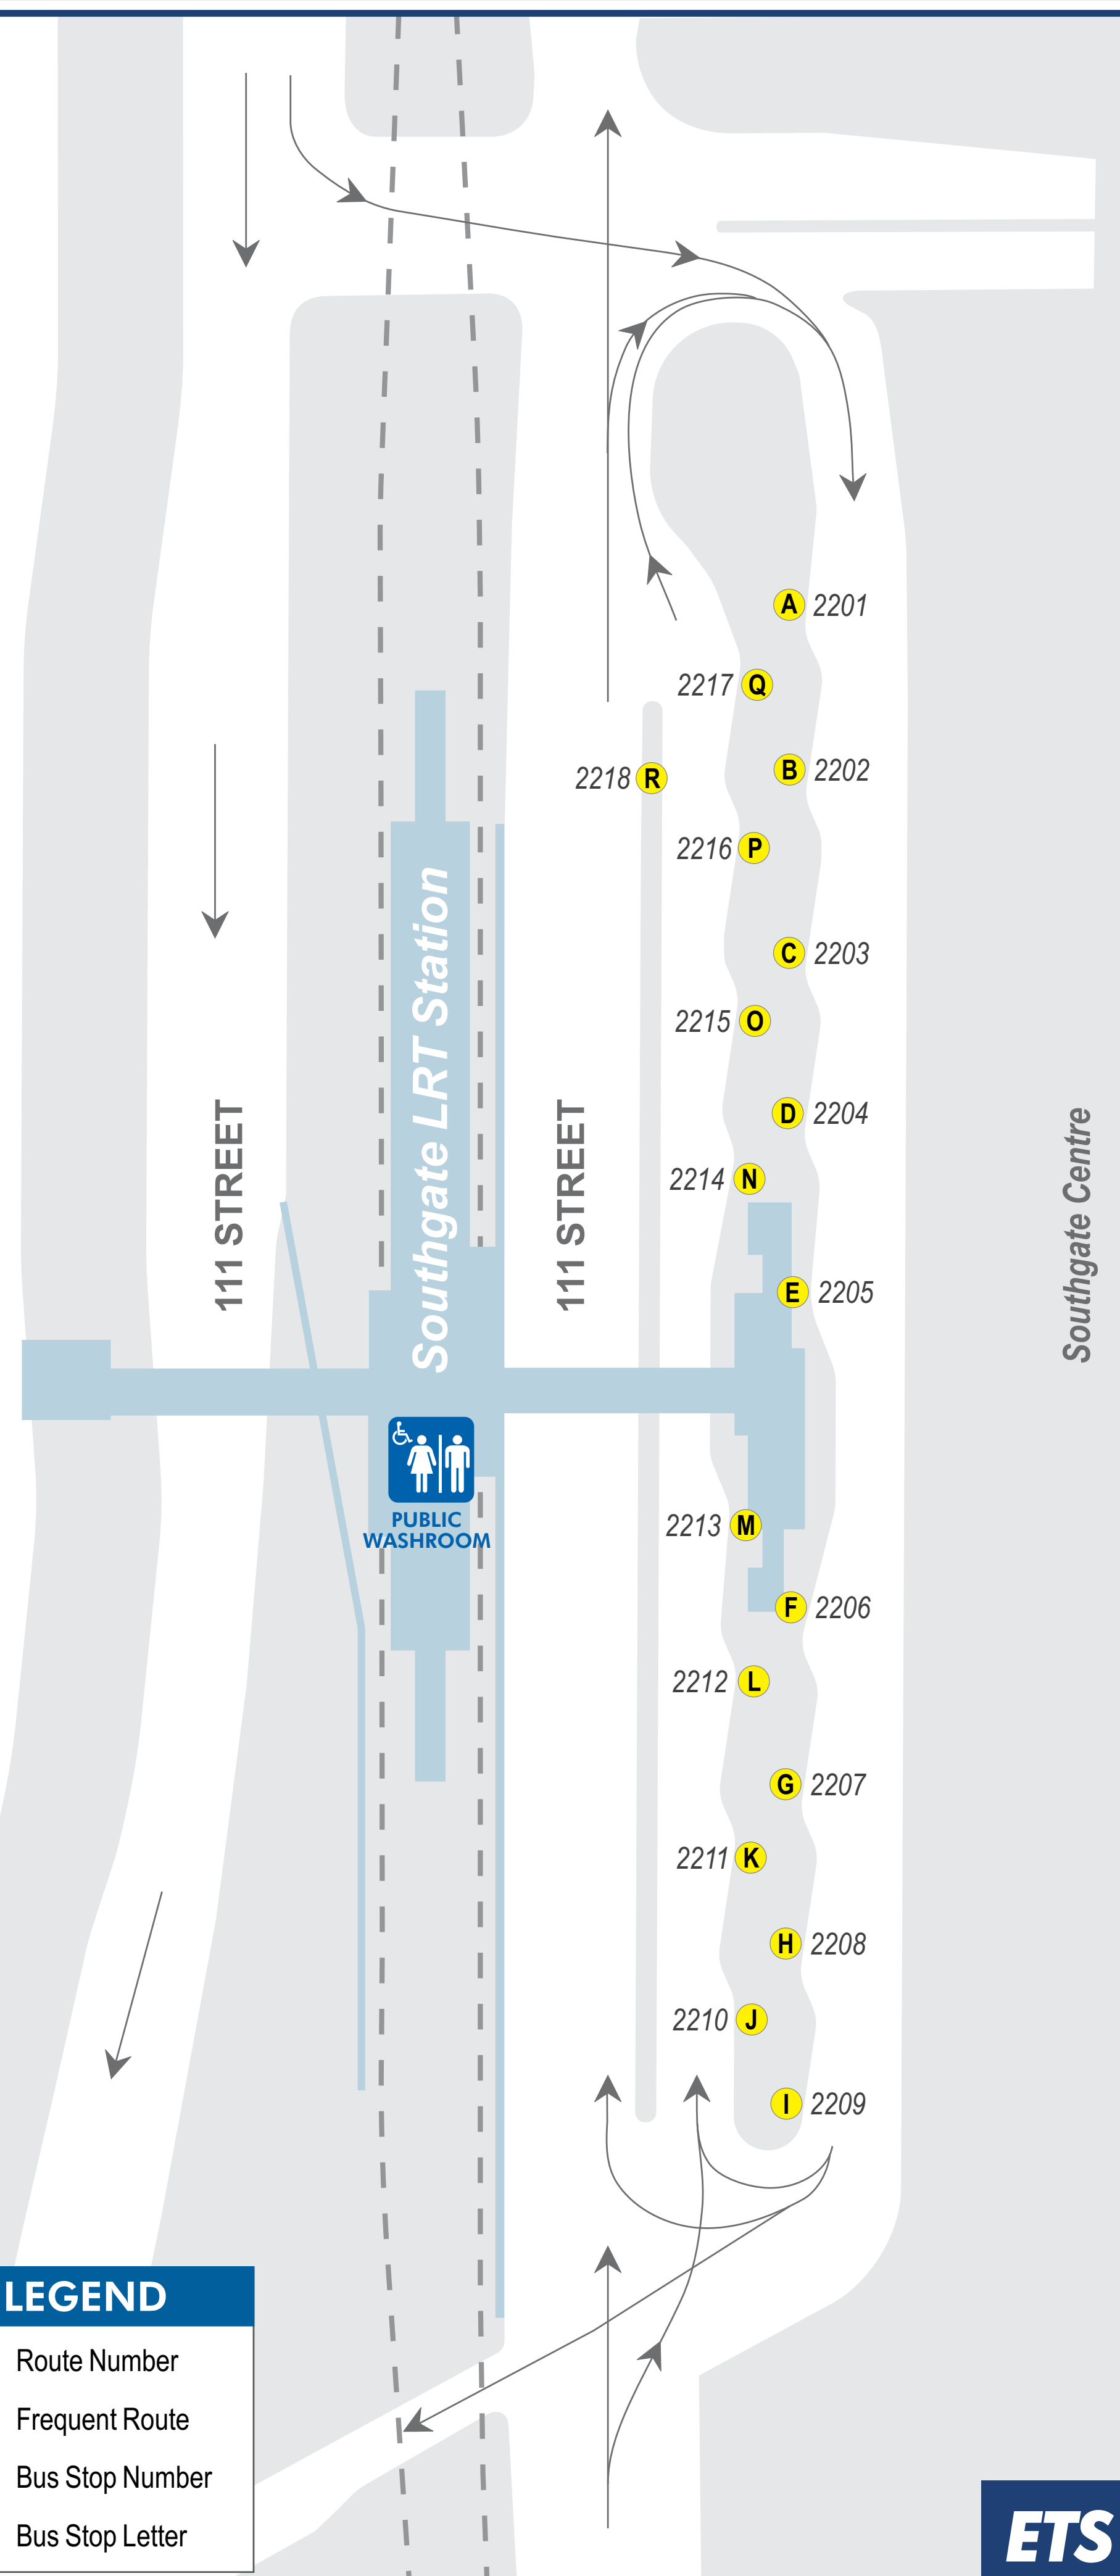

# TRANSIT INFORMATION

REVISED SEPTEMBER 4, 2022  
SUBJECT TO CHANGE WITHOUT NOTICE

For more information visit [edmonton.ca/transit](http://edmonton.ca/transit)

Edmonton  
Transit  
Service

## Southgate Transit Centre

Effective September 4, 2022  
BusLink 2200

Bus Stop # / Stop Letter / Route # / Destination

- 2201 **A** School Service DATS
- 2202 **B** 725 Lendrum
- 2203 **C**
- 2204 **D** 55 West Edm. Mall
- 2205 **E** 708 Century Park
- 2206 **F** 9-Owl Century Park  
709 Century Park  
LRT Replacement
- 2207 **G** 707 Century Park
- 2208 **H** 706 Leger
- 2209 **I** 702 South Campus
- 2210 **J**
- 2211 **K** 507 Tamarack
- 2212 **L** 701 Kingsway RAH
- 2213 **M** 6 Davies
- 2214 **N** 705 Century Park
- 2215 **O** 55 Meadows
- 2216 **P**
- 2217 **Q** EBUS/Red Arrow
- 2218 **R** 9 Eaux Claires  
9-Owl Eaux Claires  
704 South Park  
LRT Replacement

### LEGEND

- 15 Route Number
- Frequent Route
- 5101 Bus Stop Number
- A** Bus Stop Letter

ETS