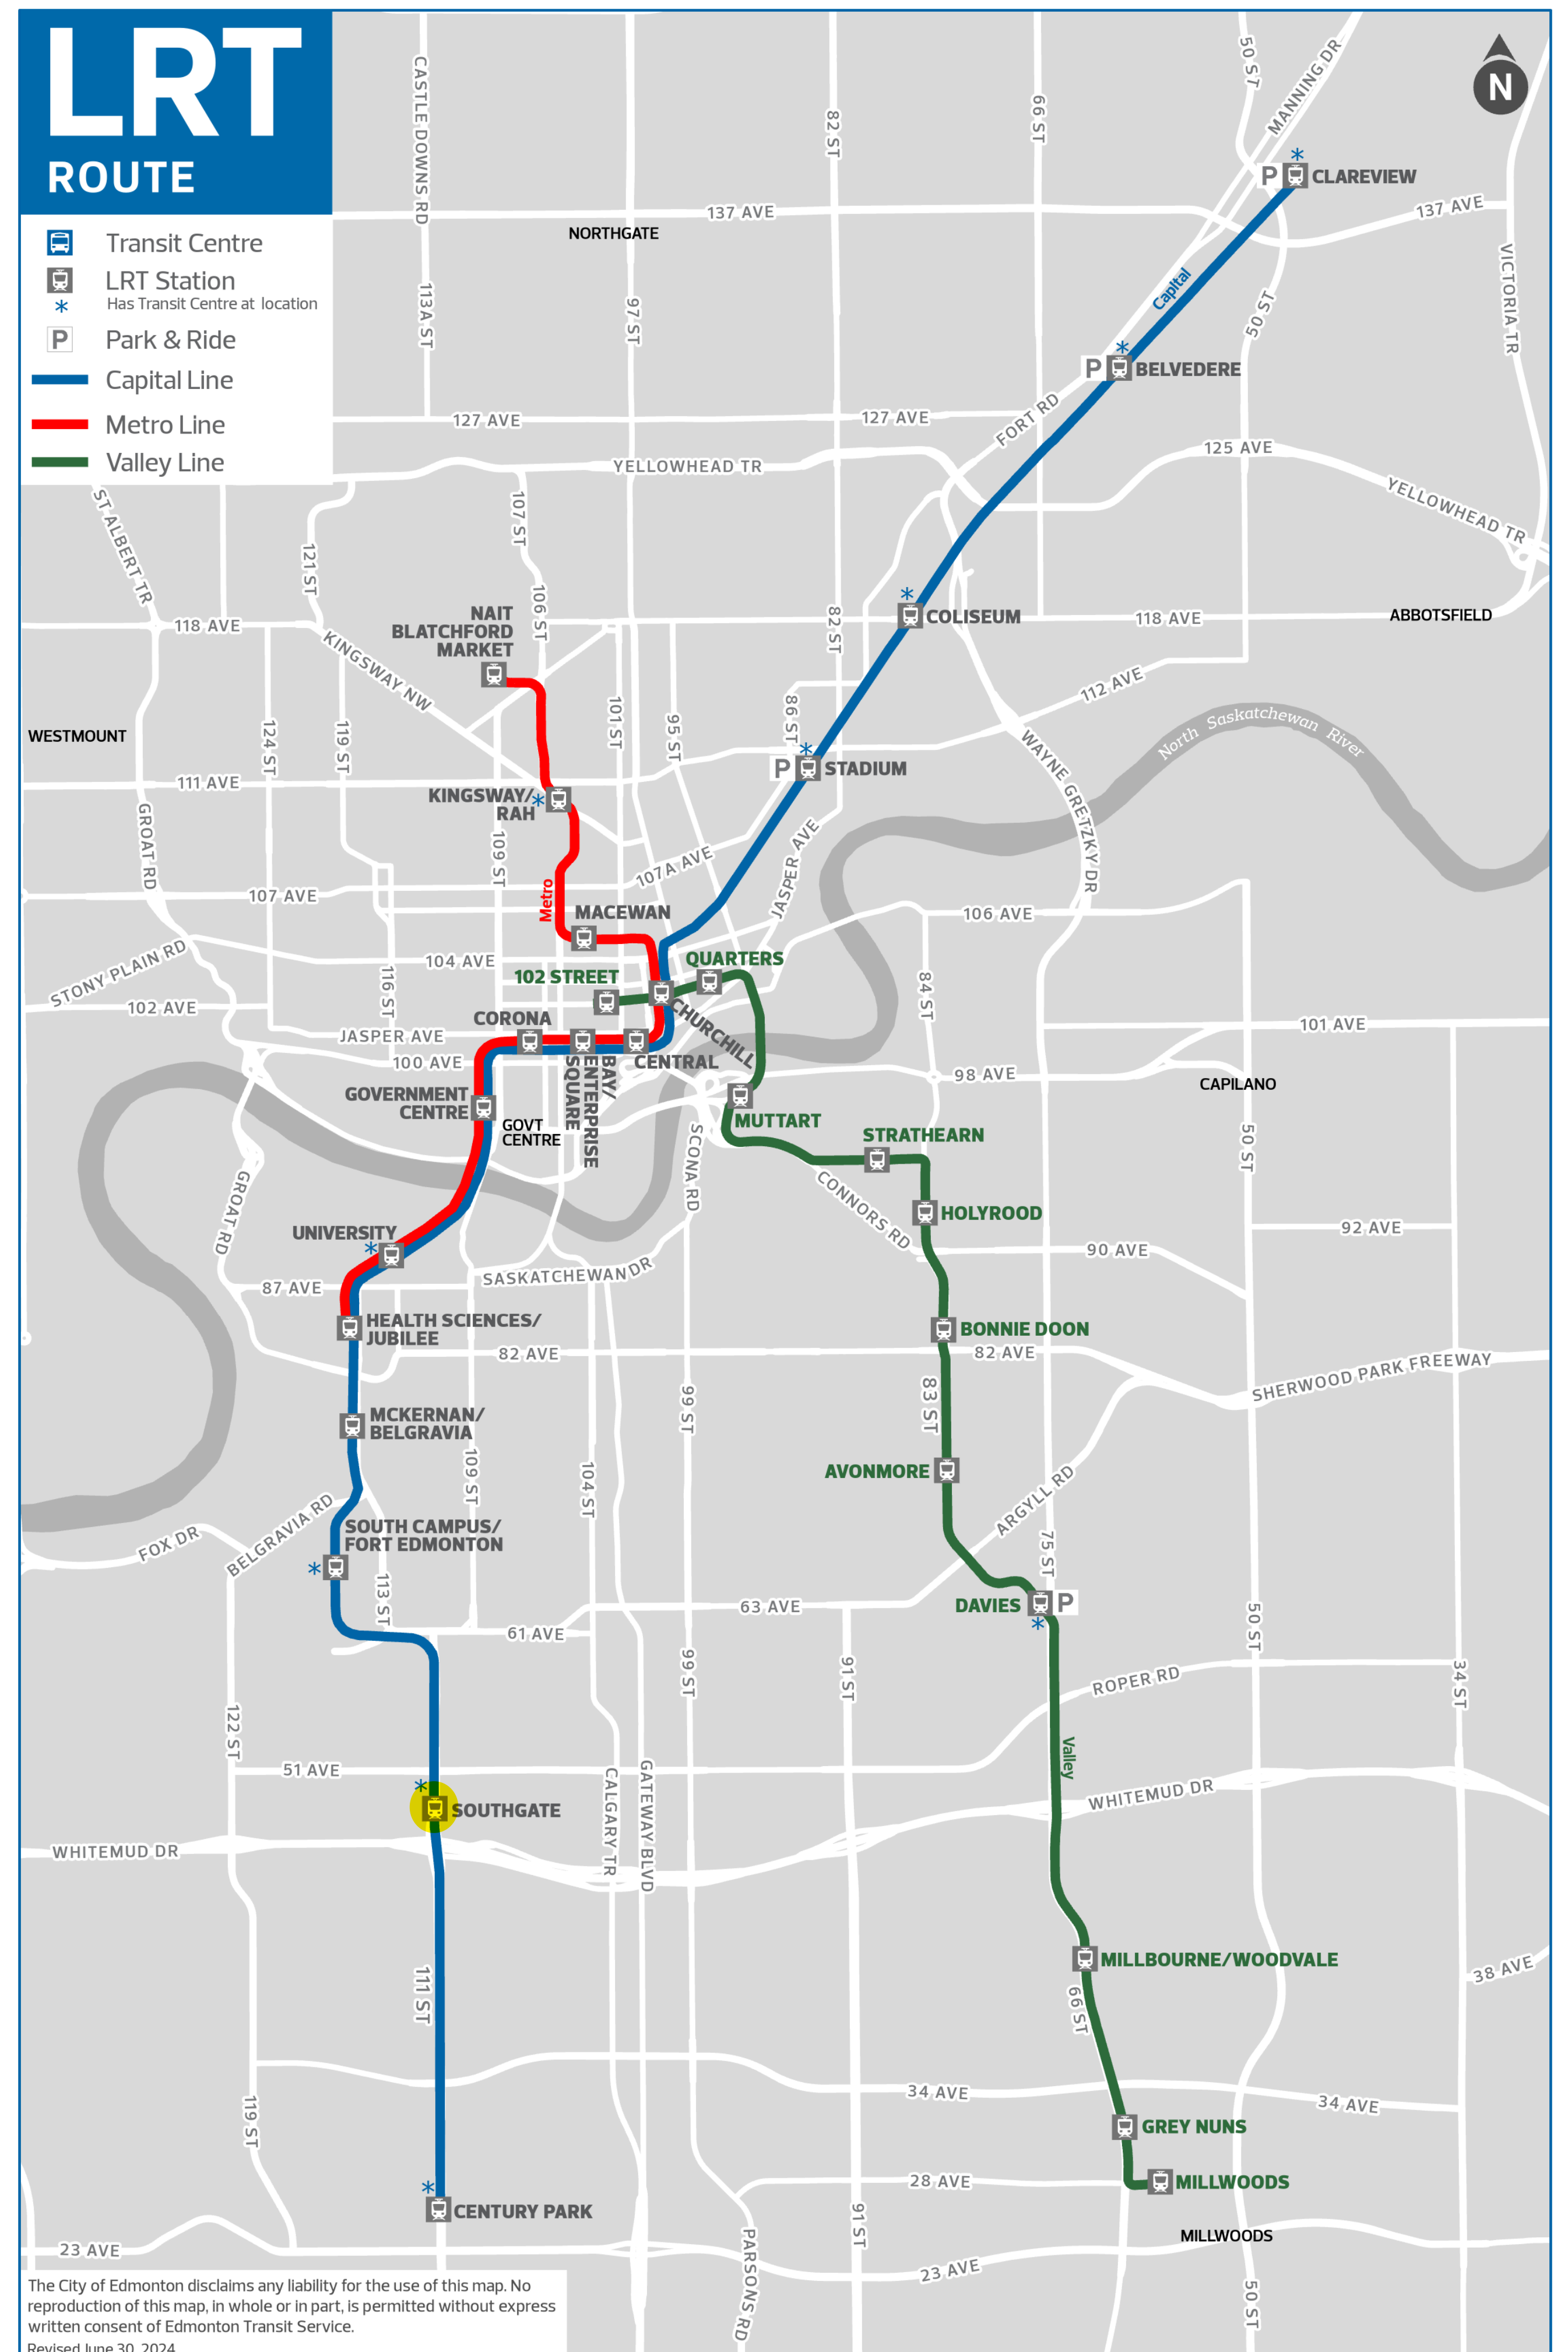

# TRANSIT INFORMATION

REVISED DECEMBER 5, 2024

SUBJECT TO CHANGE WITHOUT NOTICE

For more information visit [edmonton.ca/transit](http://edmonton.ca/transit)

Edmonton  
Transit  
Service

## Southgate Transit Centre

Effective December 5, 2024

Bus Stop # / Stop Letter / Route # / Destination

- 2201 **A** School Service  
DATS
- 2202 **B** 725 Lendrum
- 2203 **C** 702 South Campus
- 2204 **D** 55 Meadows
- 2205 **E** 708 Century Park
- 2206 **F** 9-Owl Century Park  
709 Century Park  
LRT Replacement
- 2207 **G** 707 Century Park
- 2208 **H** 706 Leger
- 2209 **I**
- 2210 **J**
- 2211 **K** 705 Century Park
- 2212 **L** 507 Tamarack
- 2213 **M** 6 Davies
- 2214 **N** 701 Kingsway / Royal Alex
- 2215 **O** 55 West Edm. Mall
- 2216 **P** 9 Eaux Claires  
9-Owl Eaux Claires
- 2217 **Q**
- 2218 **R** 704 South Park  
LRT Replacement

### LEGEND

- 15** Route Number
- Frequent Route
- 5101** Bus Stop Number
- A** Bus Stop Letter

ETS

## LRT ROUTE

- Transit Centre
- LRT Station  
Has Transit Centre at location
- Park & Ride
- Capital Line
- Metro Line
- Valley Line

The City of Edmonton disclaims any liability for the use of this map. No reproduction of this map, in whole or in part, is permitted without express written consent of Edmonton Transit Service.  
Revised June 30, 2024