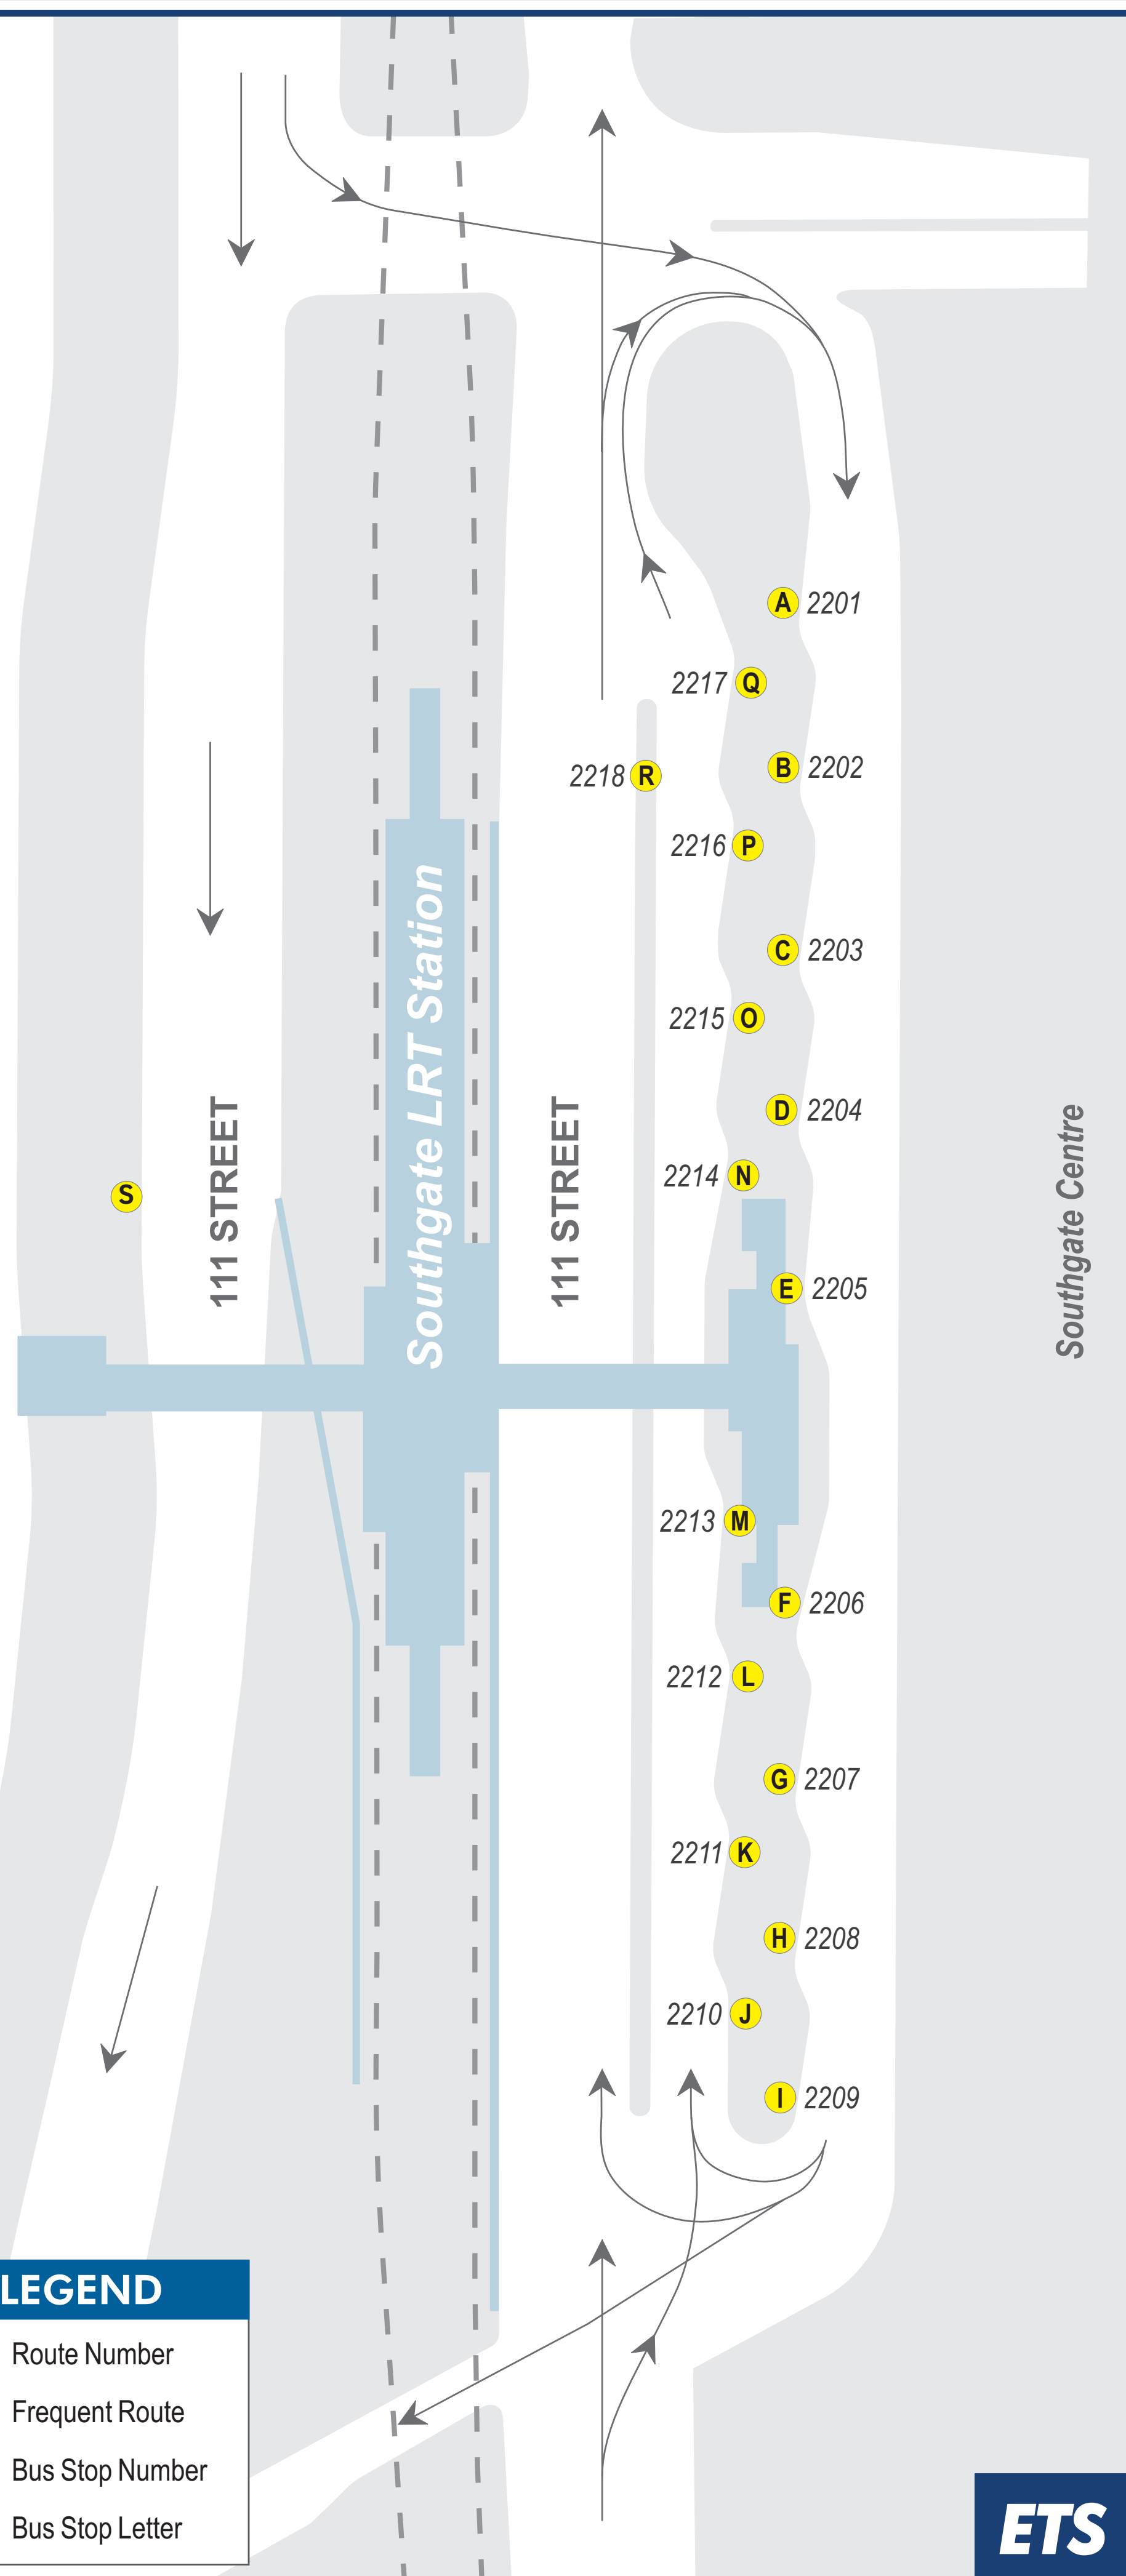

# TRANSIT INFORMATION

REVISED DECEMBER 5, 2024

SUBJECT TO CHANGE WITHOUT NOTICE

For more information visit [edmonton.ca/transit](http://edmonton.ca/transit)

Edmonton  
Transit  
Service

## Southgate Transit Centre

Effective December 5, 2024

Bus Stop # / Stop Letter / Route # / Destination

- 2201 **A** School Service  
DATS
- 2202 **B** 725 Lendrum
- 2203 **C** 702 South Campus
- 2204 **D** 55 Meadows
- 2205 **E** 708 Century Park
- 2206 **F** 9-Owl Century Park  
709 Century Park  
LRT Replacement
- 2207 **G** 707 Century Park
- 2208 **H** 706 Leger
- 2209 **I**
- 2210 **J**
- 2211 **K** 705 Century Park
- 2212 **L** 507 Tamarack
- 2213 **M** 6 Davies
- 2214 **N** 701 Kingsway / Royal Alex
- 2215 **O** 55 West Edm. Mall
- 2216 **P** 9 Eaux Claires  
9-Owl Eaux Claires
- 2217 **Q**
- 2218 **R** 704 South Park  
LRT Replacement

### LEGEND

- 15** Route Number
- Frequent Route
- 5101** Bus Stop Number
- A** Bus Stop Letter

ETS

## LRT ROUTE

- Transit Centre
- LRT Station  
Has Transit Centre at location
- Park & Ride
- Capital Line
- Metro Line
- Valley Line

The City of Edmonton disclaims any liability for the use of this map. No reproduction of this map, in whole or in part, is permitted without express written consent of Edmonton Transit Service.  
Revised June 30, 2024