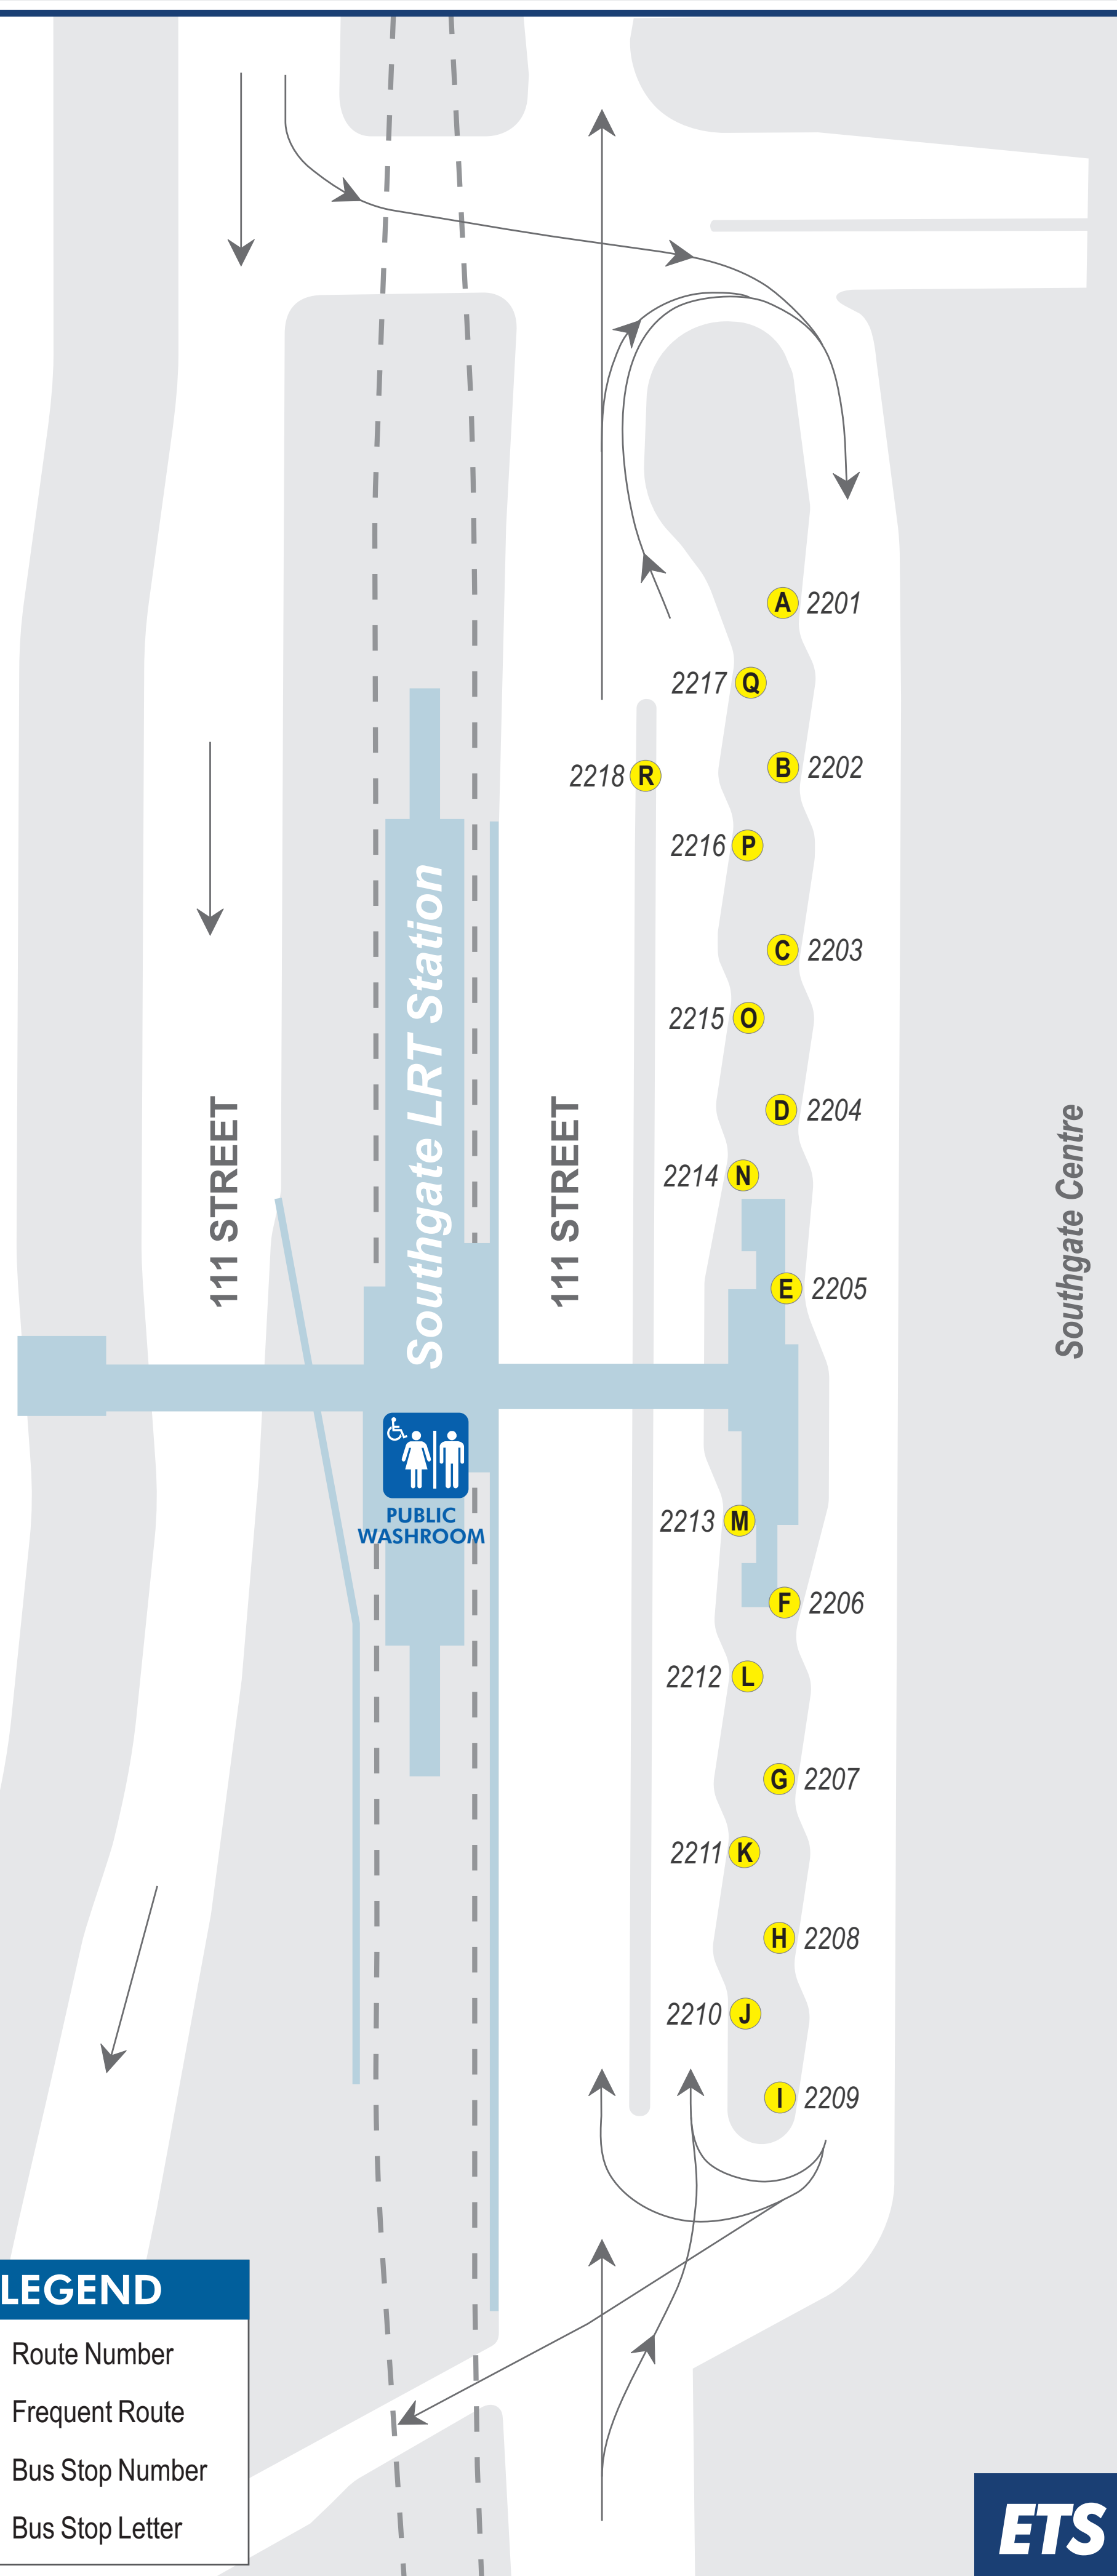

TRANSIT INFORMATION

REVISED DECEMBER 3, 2023

SUBJECT TO CHANGE WITHOUT NOTICE

For more information visit edmonton.ca/transit

Edmonton
Transit
Service

Southgate Transit Centre

Effective September 4, 2022
BusLink 2200

Bus Stop # / Stop Letter / Route # / Destination

- 2201 **A** School Service
DATS
- 2202 **B** 725 Lendrum
- 2203 **C**
- 2204 **D** 55 West Edm. Mall
- 2205 **E** 708 Century Park
- 2206 **F** 9-Owl Century Park
709 Century Park
LRT Replacement
- 2207 **G** 707 Century Park
- 2208 **H** 706 Leger
- 2209 **I** 702 South Campus
- 2210 **J**
- 2211 **K** 507 Tamarack
- 2212 **L** 701 Kingsway RAH
- 2213 **M** 6 Davies ⌚
- 2214 **N** 705 Century Park
- 2215 **O** 55 Meadows
- 2216 **P**
- 2217 **Q** EBUS/Red Arrow
- 2218 **R** 9 Eaux Claires ⌚
9-Owl Eaux Claires
704 South Park
LRT Replacement

LEGEND

- 15 Route Number
- ⌚ Frequent Route
- 5101 Bus Stop Number
- A** Bus Stop Letter

ETS

LRT ROUTE

- Transit Centre
- LRT Station
Has Transit Centre at location
- Park & Ride
- Capital Line
- Metro Line
- Valley Line

The City of Edmonton disclaims any liability for the use of this map. No reproduction of this map, in whole or in part, is permitted without express written consent of Edmonton Transit Service.
Revised November 14 2023