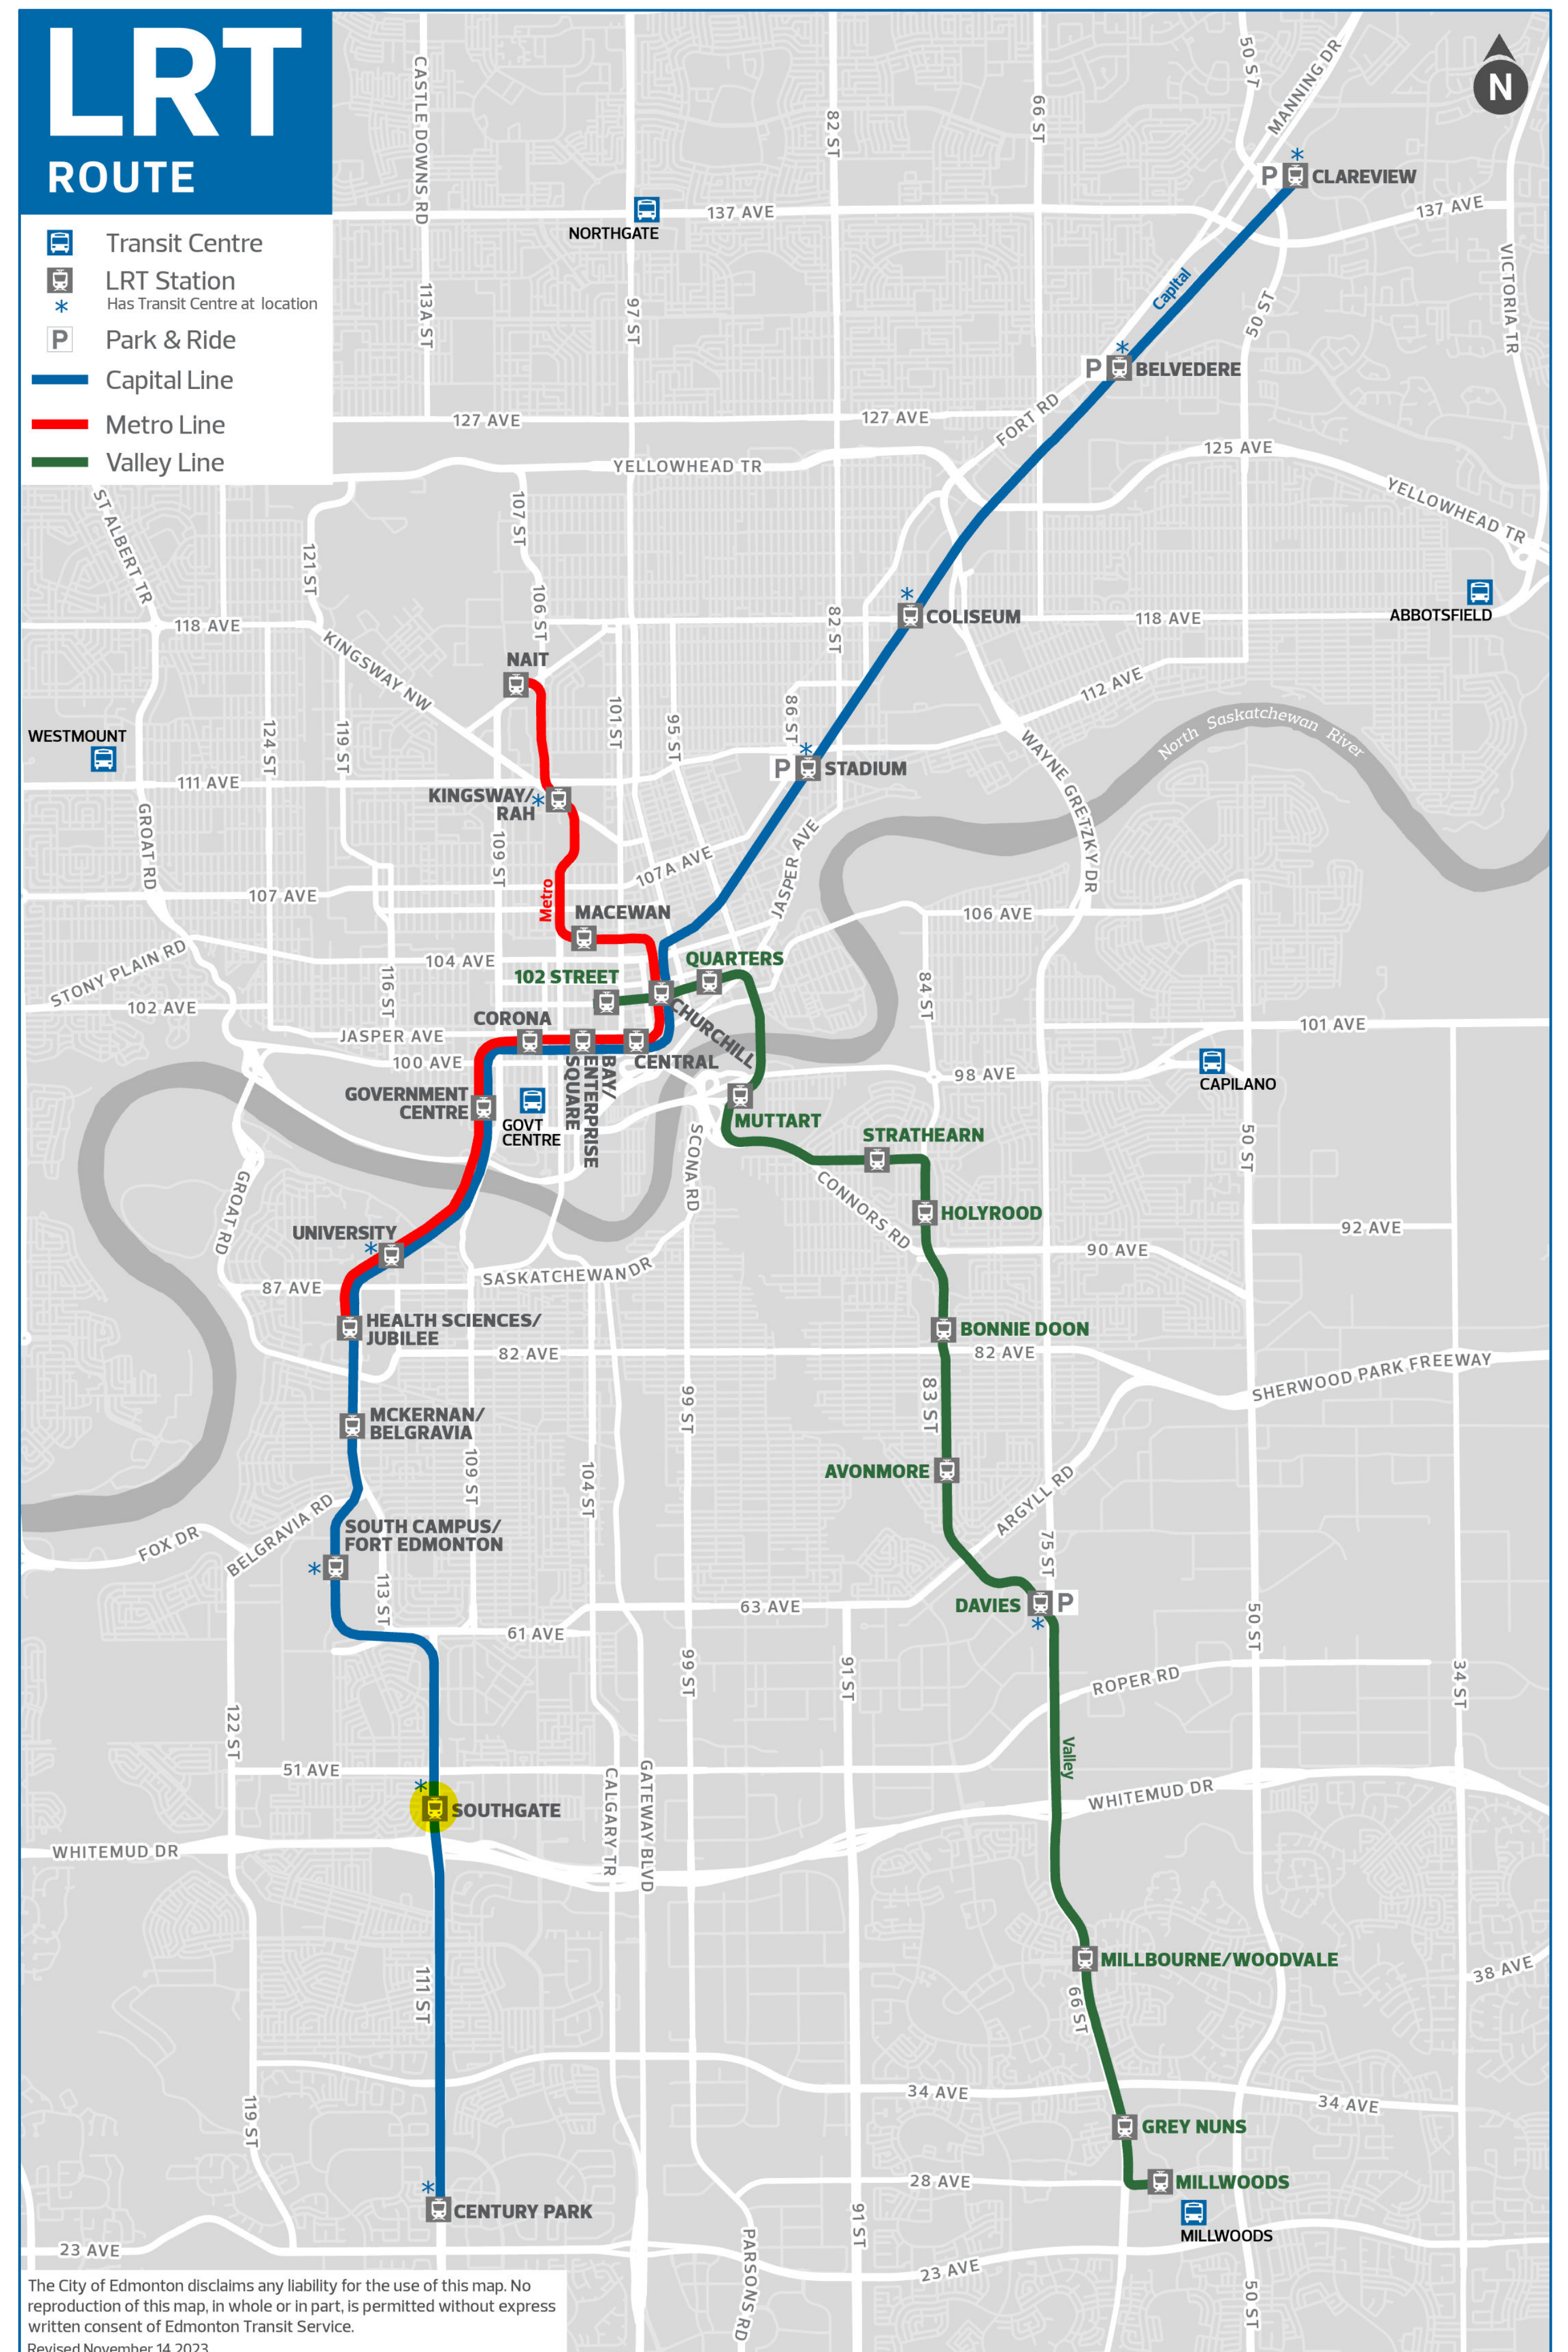

TRANSIT INFORMATION

REVISED DECEMBER 3, 2023

SUBJECT TO CHANGE WITHOUT NOTICE

For more information visit edmonton.ca/transit

Edmonton
Transit
Service

Southgate Transit Centre

Effective September 4, 2022
BusLink 2200

Bus Stop # / Stop Letter / Route # / Destination

- 2201 **A** School Service
DATS
- 2202 **B** 725 Lendrum
- 2203 **C**
- 2204 **D** 55 West Edm. Mall
- 2205 **E** 708 Century Park
- 2206 **F** 9-Owl Century Park
709 Century Park
LRT Replacement
- 2207 **G** 707 Century Park
- 2208 **H** 706 Leger
- 2209 **I** 702 South Campus
- 2210 **J**
- 2211 **K** 507 Tamarack
- 2212 **L** 701 Kingsway RAH
- 2213 **M** 6 Davies ⌚
- 2214 **N** 705 Century Park
- 2215 **O** 55 Meadows
- 2216 **P**
- 2217 **Q** EBUS/Red Arrow
- 2218 **R** 9 Eaux Claires ⌚
9-Owl Eaux Claires
704 South Park
LRT Replacement

LEGEND

- 15 Route Number
- ⌚ Frequent Route
- 5101 Bus Stop Number
- A** Bus Stop Letter

ETS

LRT ROUTE

- Transit Centre
- LRT Station
Has Transit Centre at location
- Park & Ride
- Capital Line
- Metro Line
- Valley Line

The City of Edmonton disclaims any liability for the use of this map. No reproduction of this map, in whole or in part, is permitted without express written consent of Edmonton Transit Service.
Revised November 14 2023