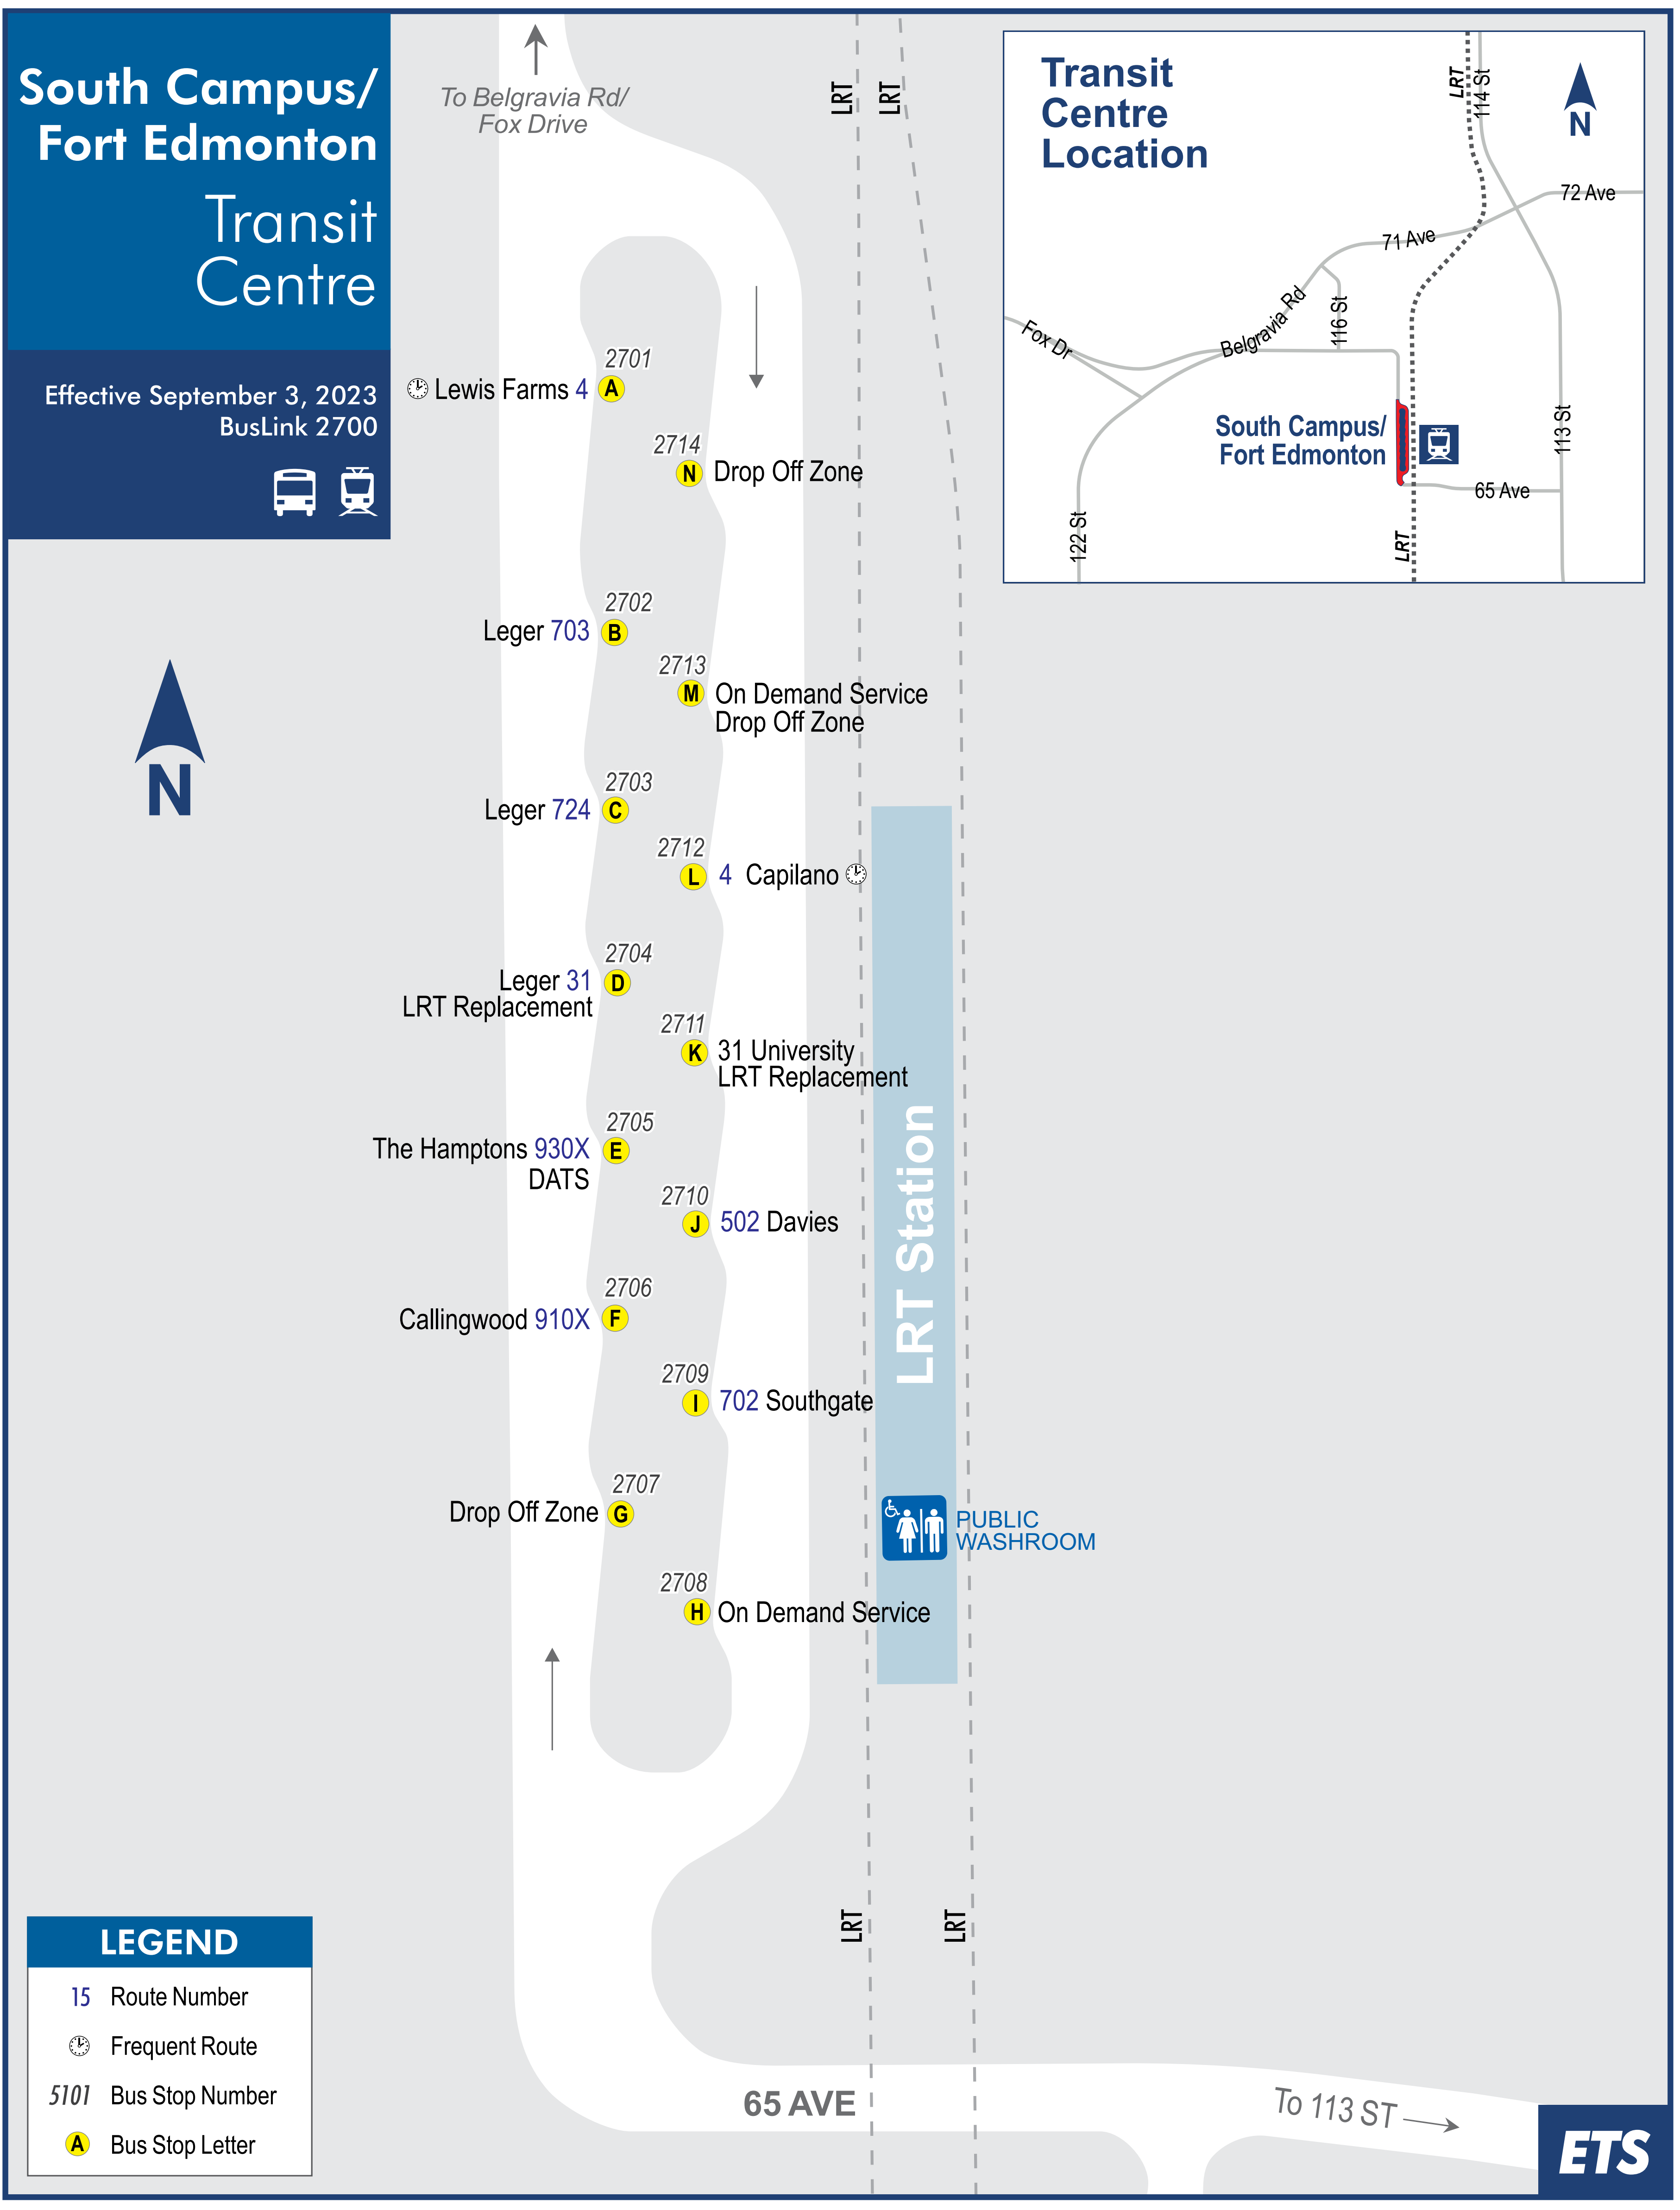

On Demand Transit shuttle buses provide service for select neighbourhoods and seniors' residences across Edmonton.

For details, scan the QR code or see edmonton.ca/OnDemandTransit.

How to book your On Demand Transit ride:
Download the Edmonton On Demand Transit app – Set up an account, book your trips and track your shuttle. The app is available through [Google Play](#) and [Apple App](#) stores.

Book online edmonton.ca/OnDemandTransit
Call Centre 780-496-2400