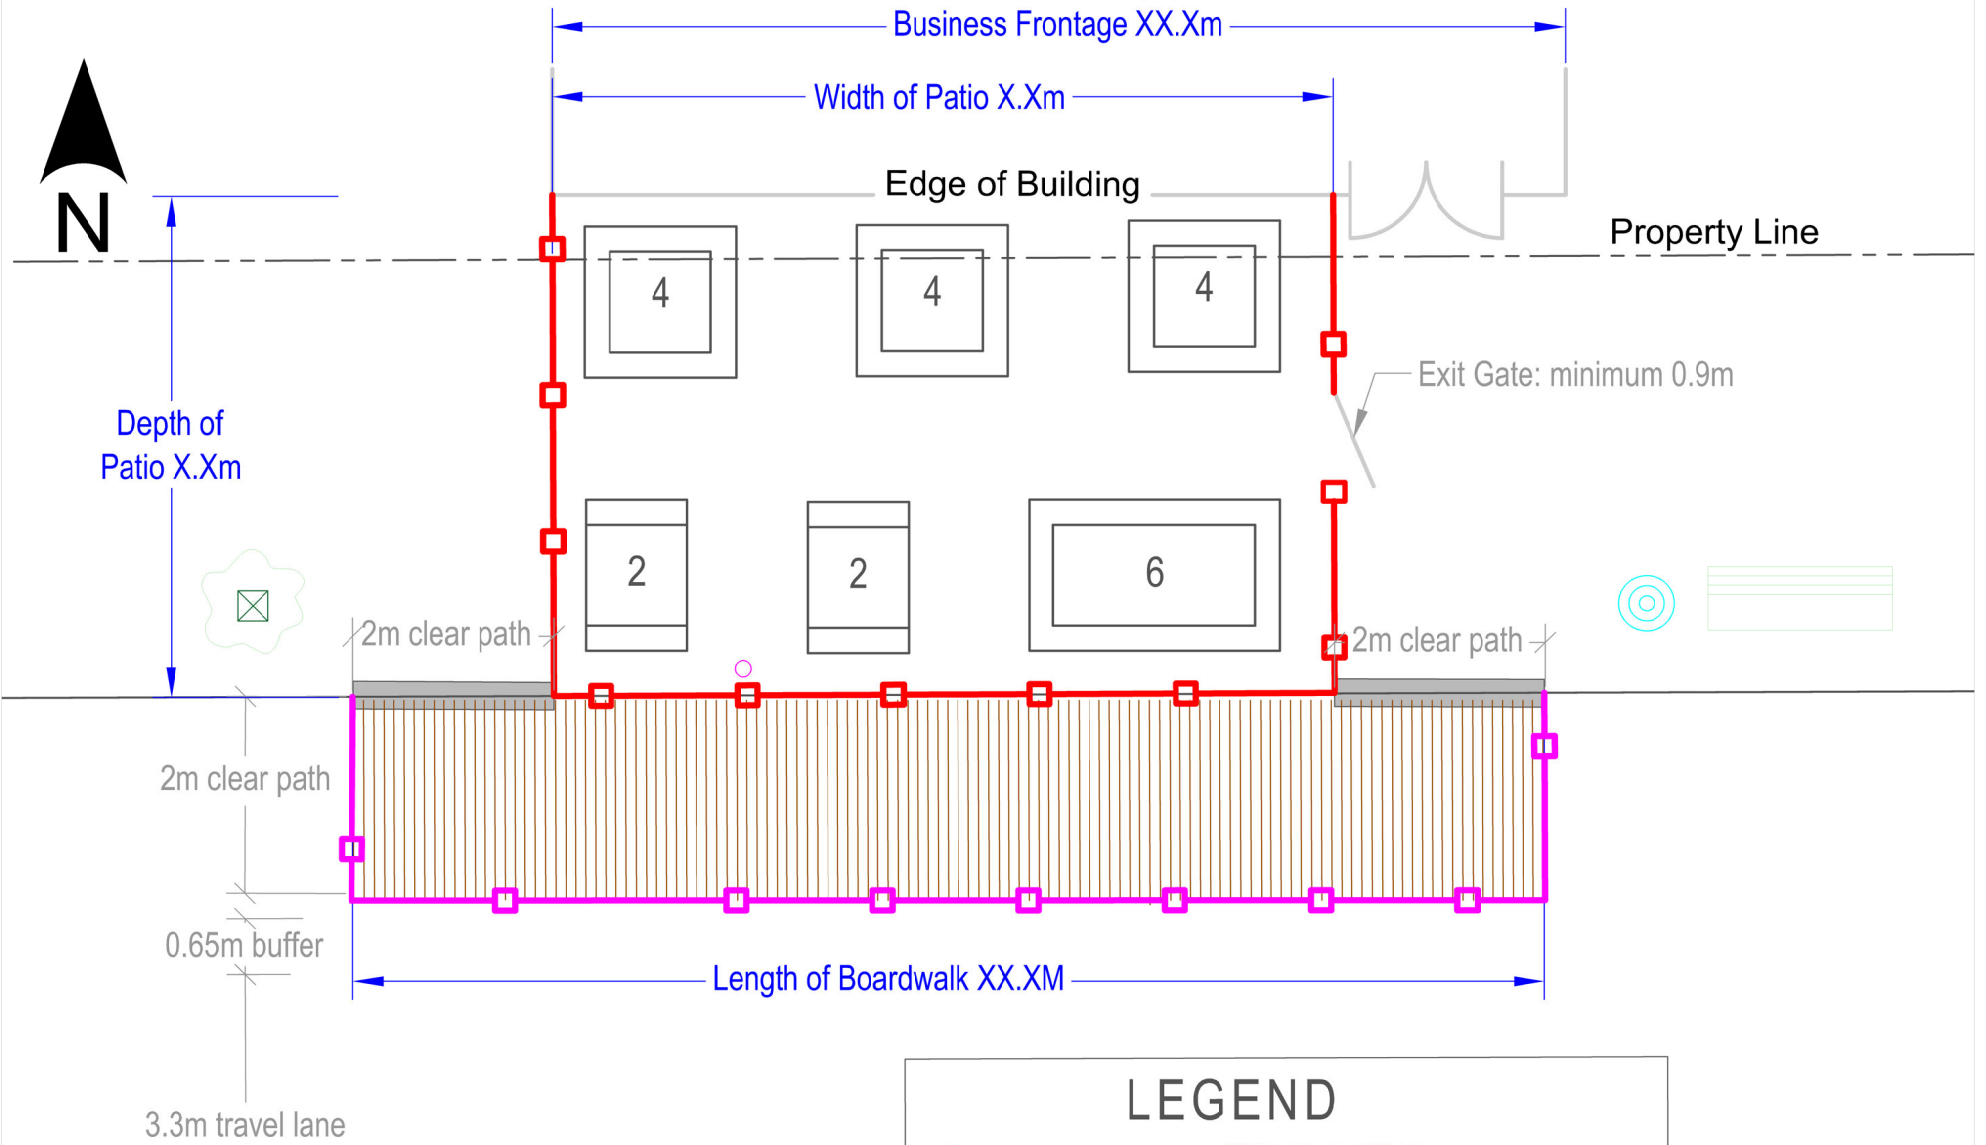

SAMPLE PATIO PLAN: FULL SIDEWALK PATIO WITH BOARDWALK SIDEWALK

Business Name: XYZ RESTAURANT
 Municipal Address: 5555 - 55 AVENUE NW

LEGEND	
	Light Standard
	Bench
	Tree
	Sign
	Boardwalk
	Patio Railing
	Non-slip
	Transition plate
	Guard

SCALE: 1:75