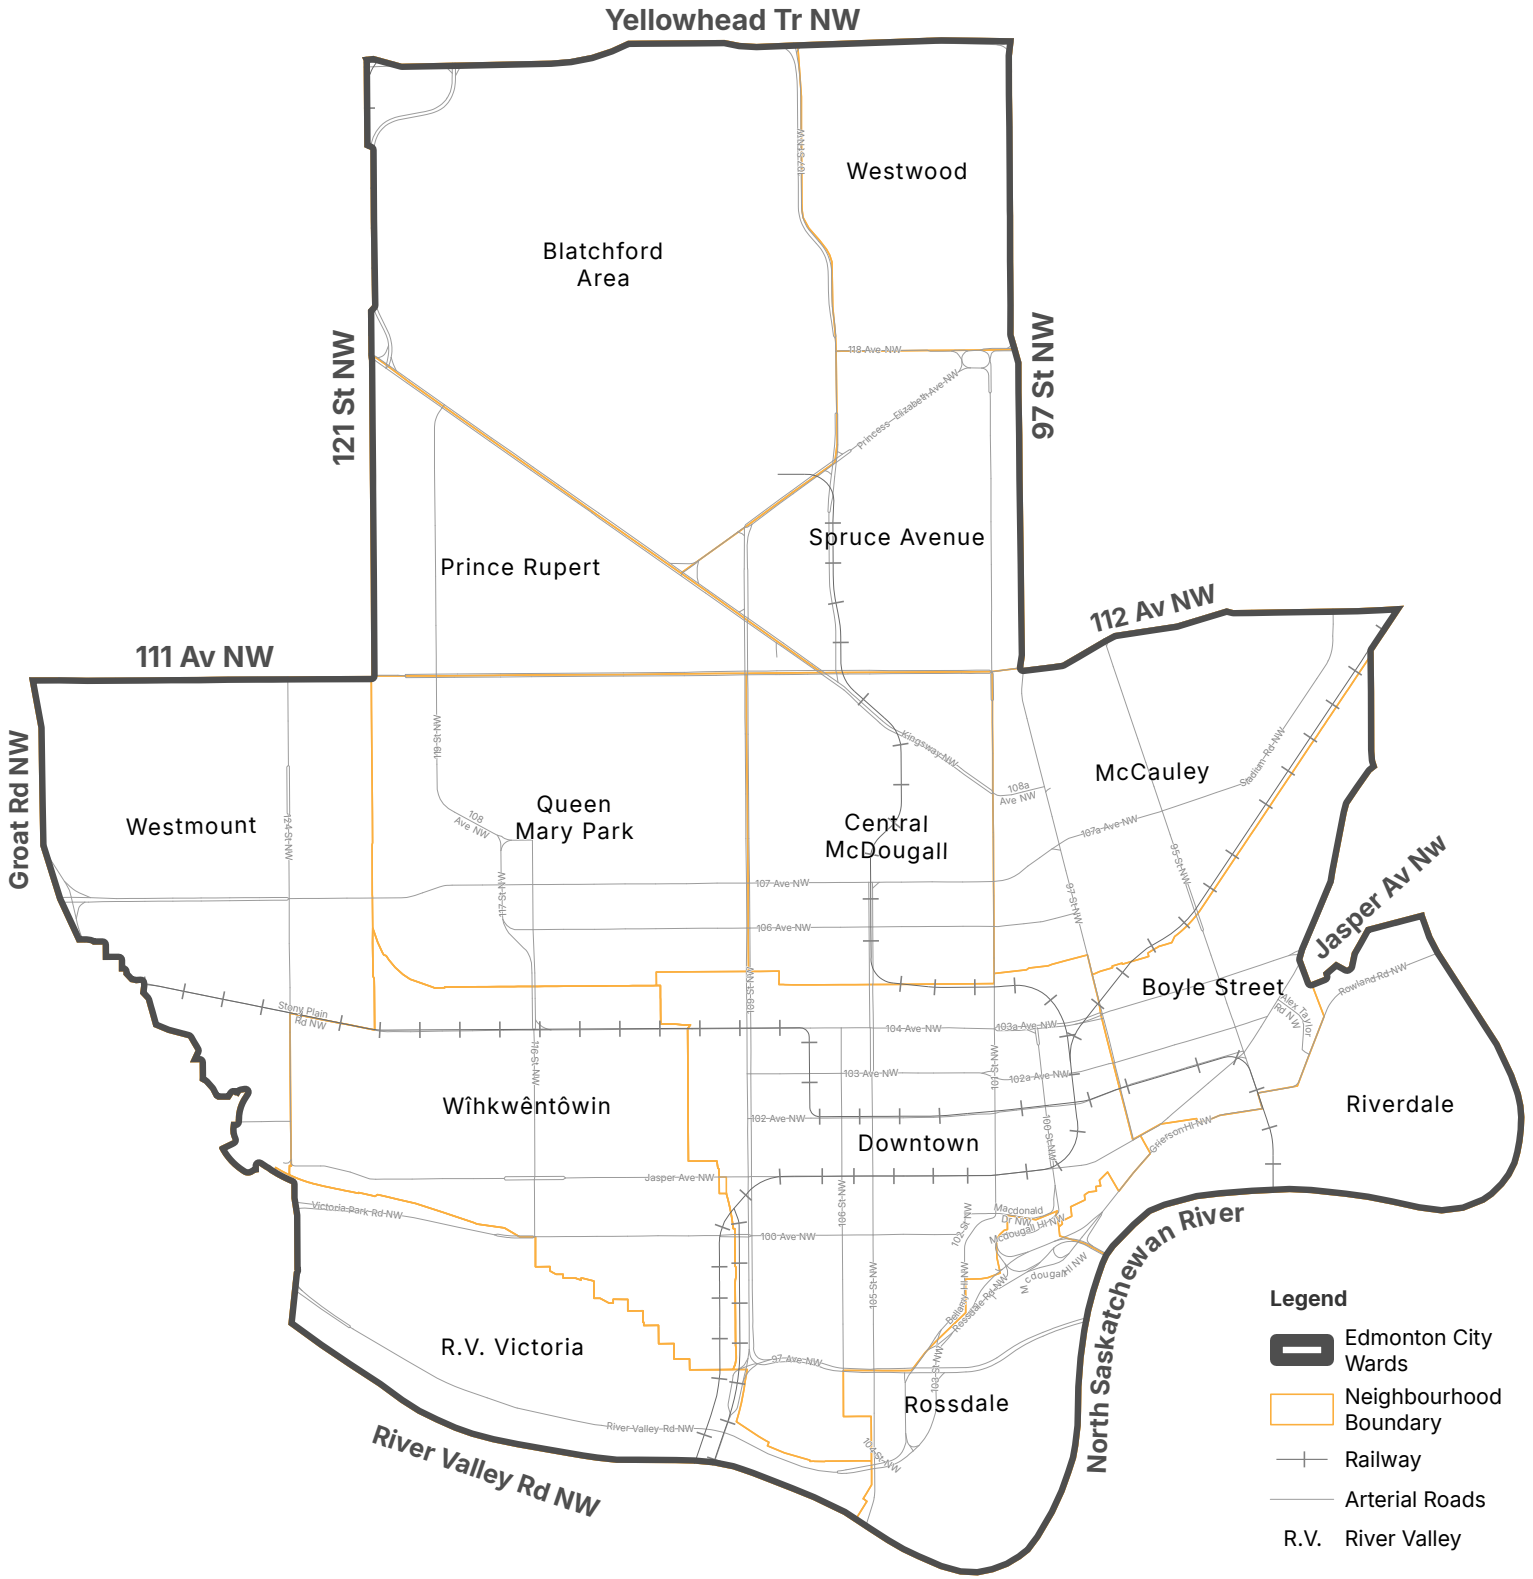

Ward O-day'min

Map compiled by:
Edmonton Elections, City of
Edmonton

The City of Edmonton disclaims any
liability for the use of this map.

Map Revised: May 05, 2025

**Ward Boundaries in Effect For
2025 Edmonton Election**