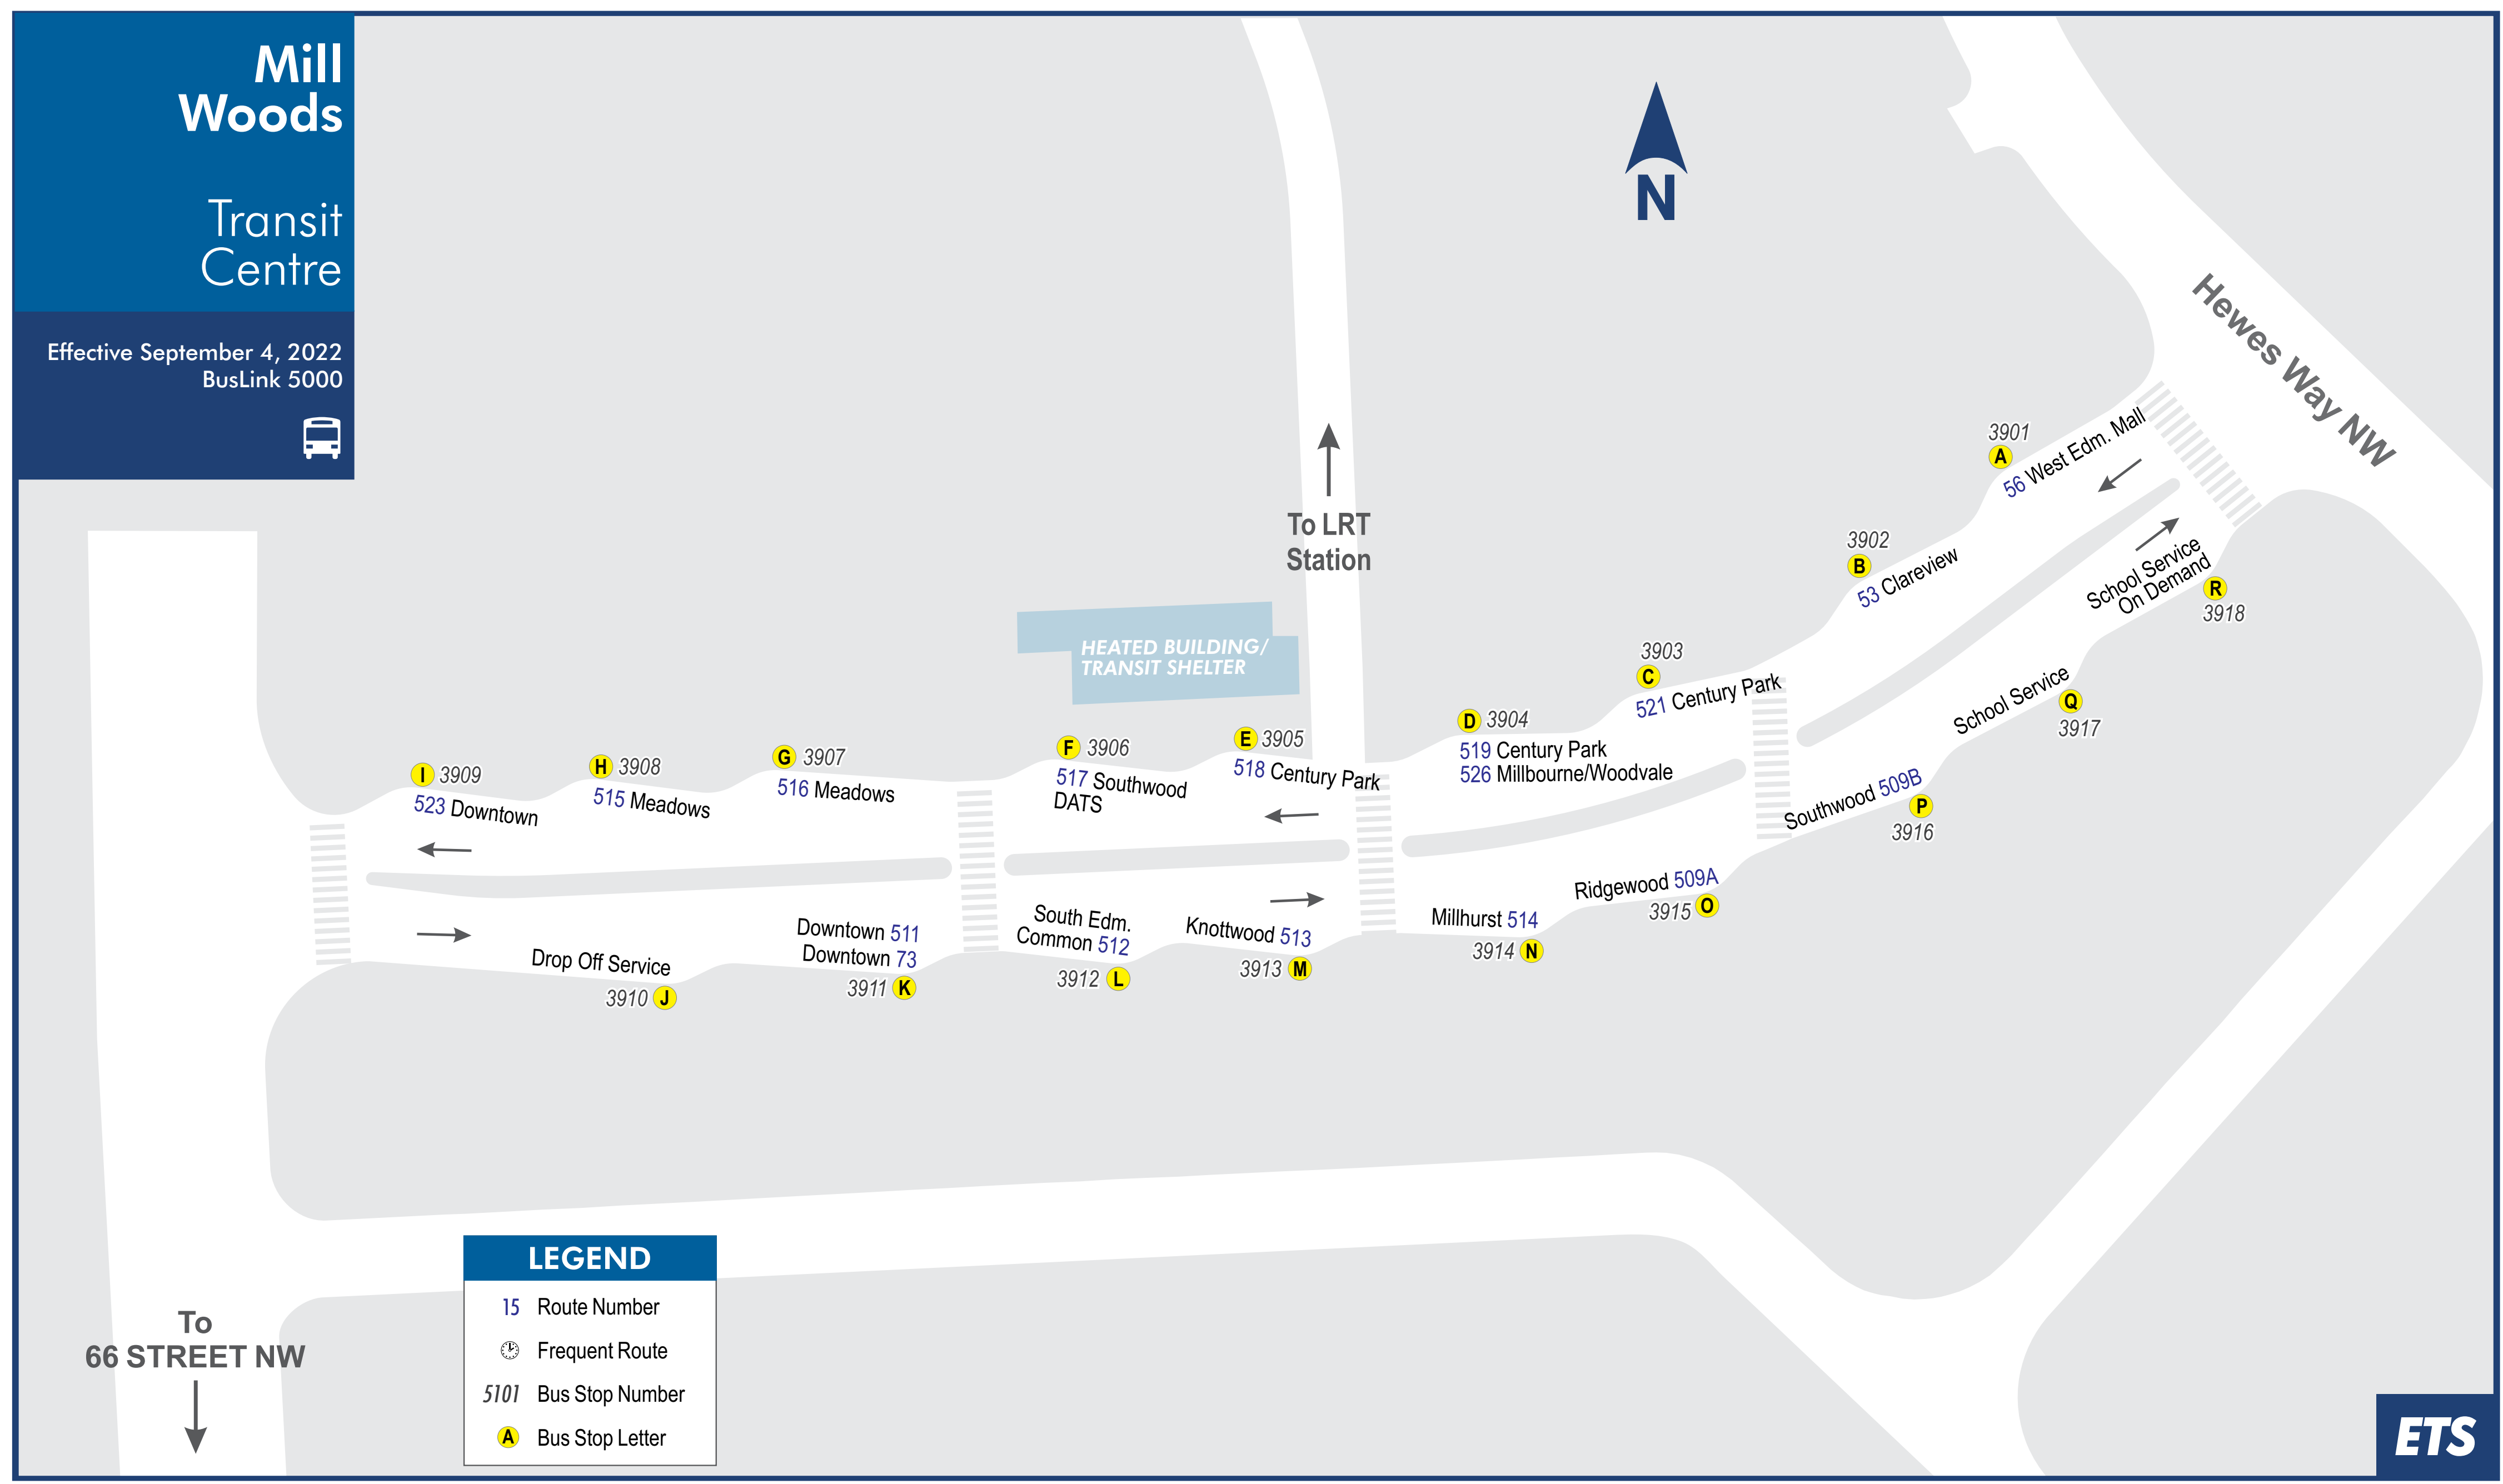

TRANSIT INFORMATION

REVISED SEPTEMBER 4, 2022
SUBJECT TO CHANGE WITHOUT NOTICE

For more information visit edmonton.ca/transit

Edmonton
Transit
Service

On Demand Transit shuttle buses provide service for select neighbourhoods and seniors' residences across Edmonton.

For details, scan the QR code or see edmonton.ca/OnDemandTransit.

How to book your On Demand Transit ride:

Download the Edmonton On Demand Transit app – Set up an account, book your trips and track your shuttle. The app is available through **Google Play** and **Apple App** stores.

Book online edmonton.ca/OnDemandTransit
Call Centre 780-496-2400