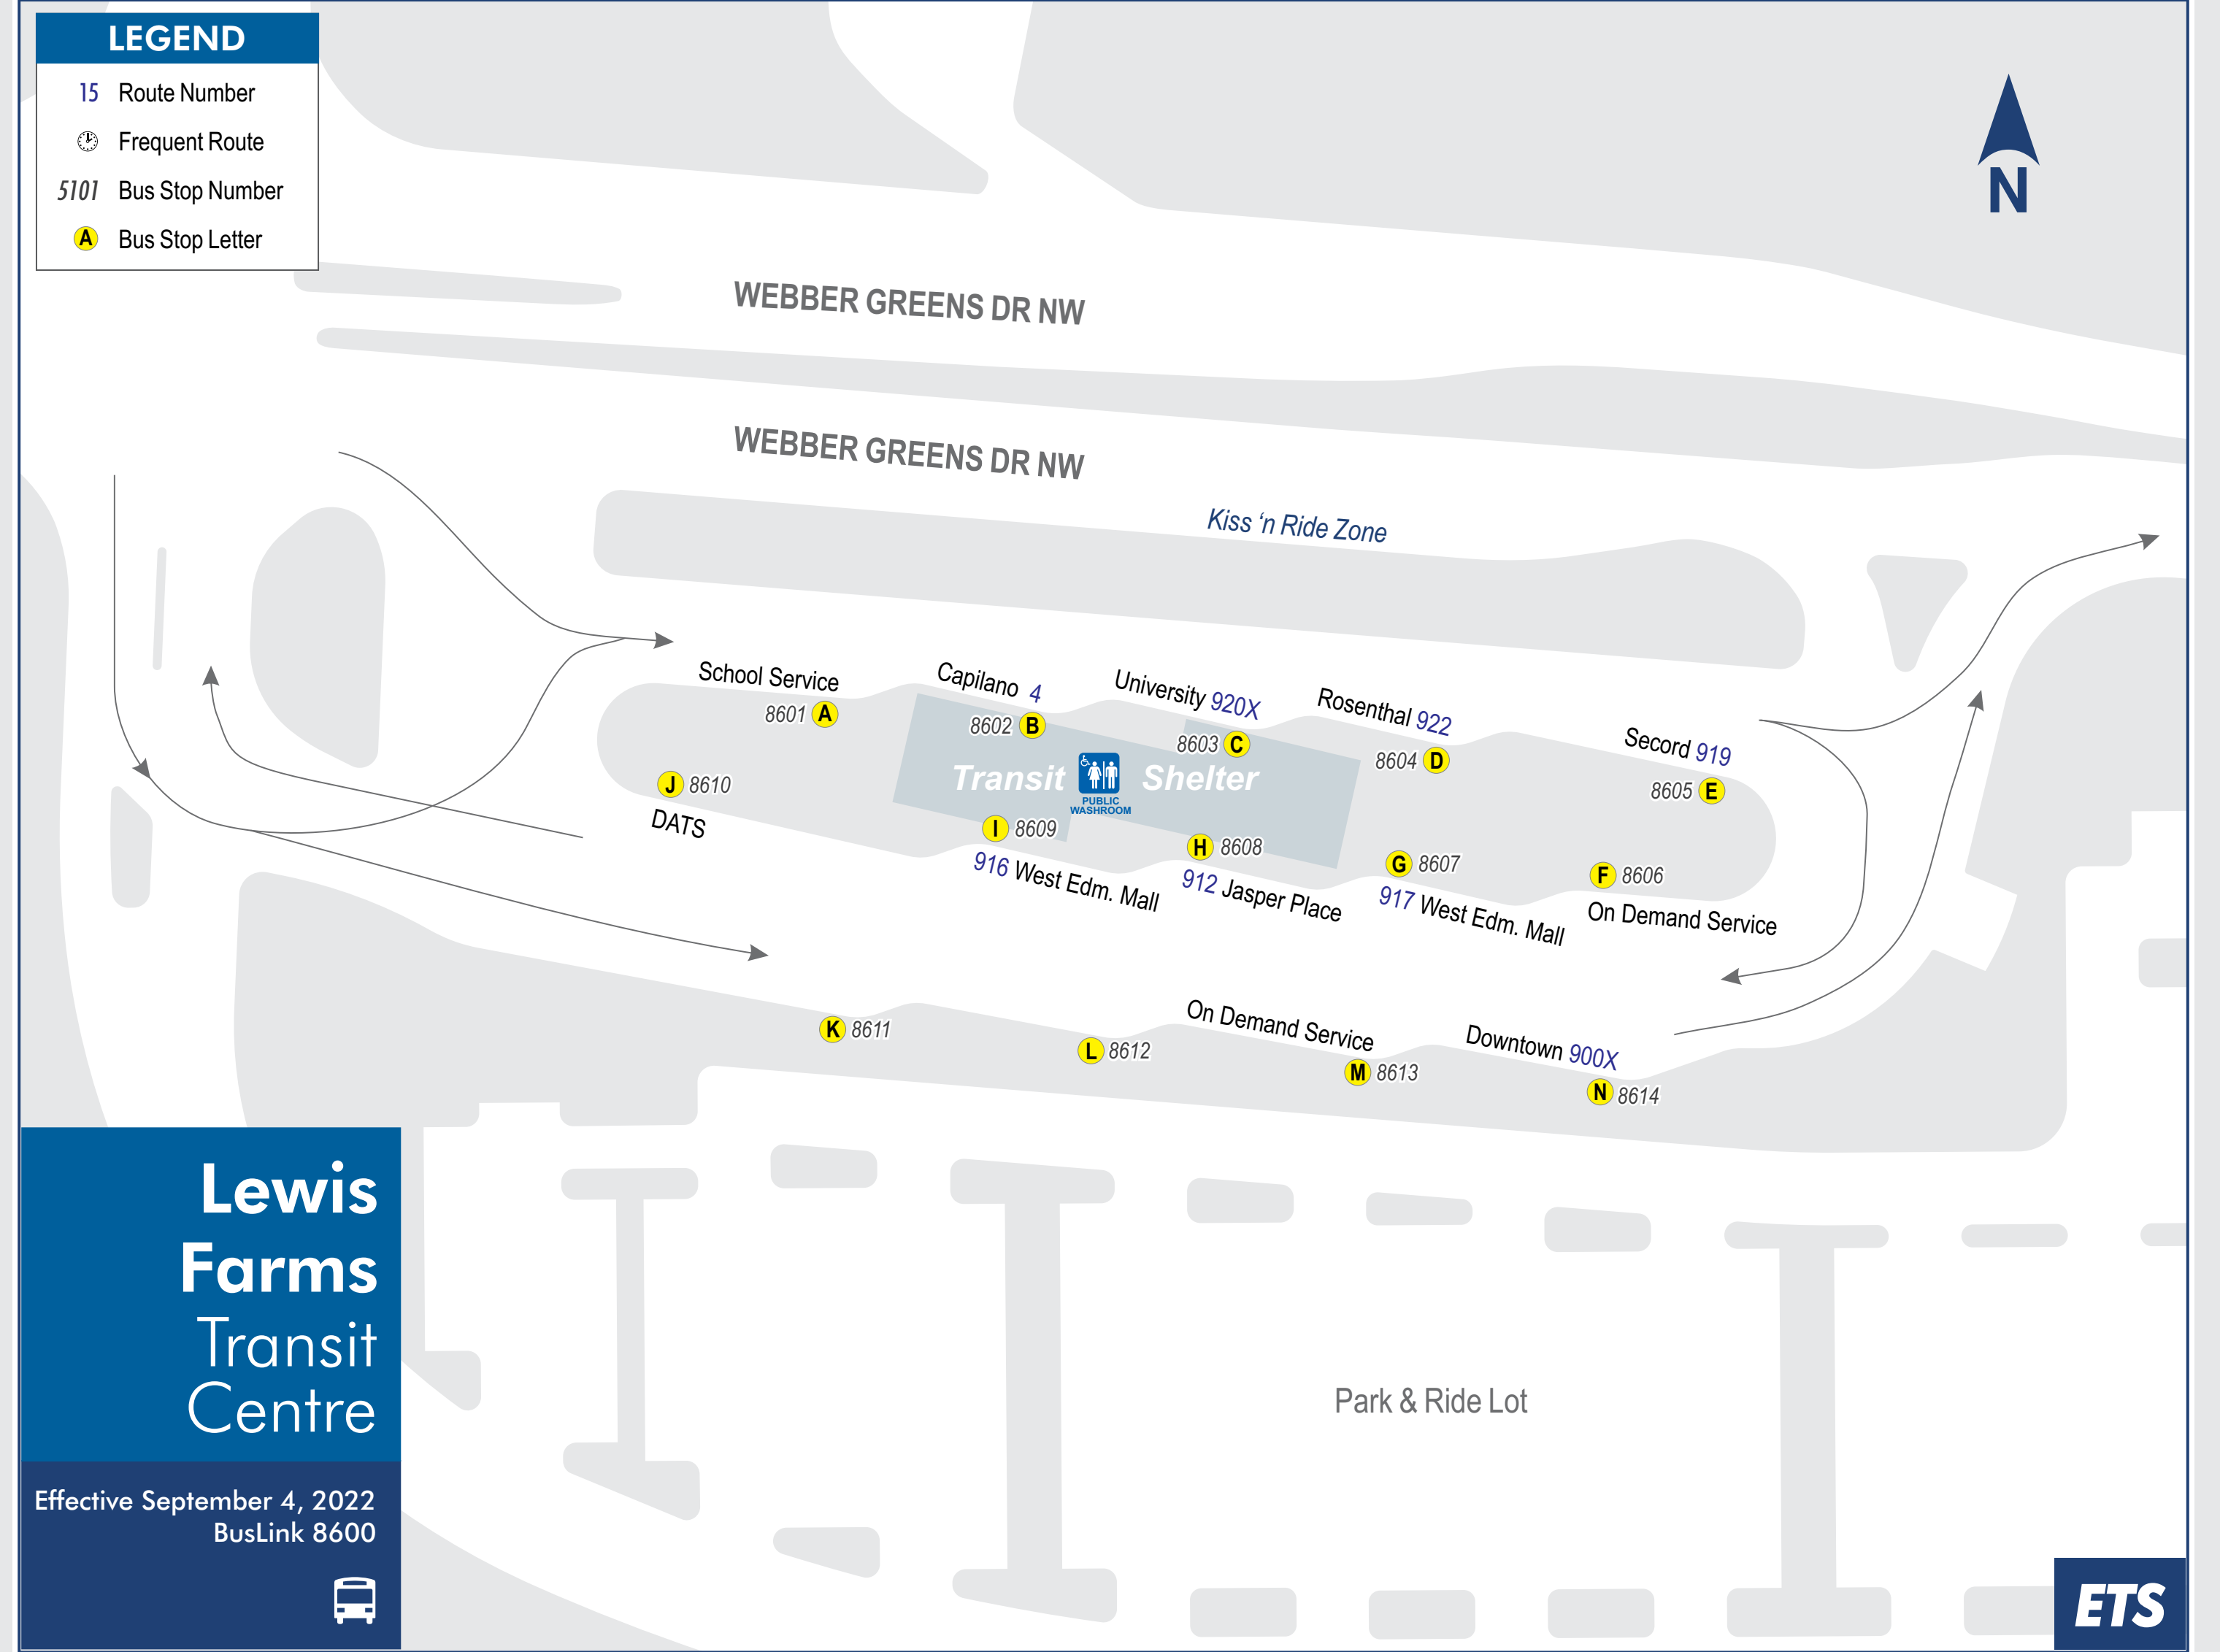

TRANSIT INFORMATION

DEPARTURE TIMES

REVISED SEPTEMBER 3, 2023
SUBJECT TO CHANGE WITHOUT NOTICE

For more information visit edmonton.ca/transit

Edmonton
Transit
Service

Edmonton

ROUTE 004	12:53 1:23 1:53 2:23 2:53	ROUTE 912	8:02 8:32 9:02 9:32 10:02 11:02 12:02	9:50 10:10 10:30 10:50 11:10 11:30 11:50 12:10 12:30 12:50 1:10 1:30 1:50 2:10 2:30 2:52 3:10 3:30 3:40 3:50 4:00 4:10 4:20 4:30 4:40 4:50 5:00 5:10 5:20 5:30 5:40 5:50 6:00 6:30 7:00 7:30 8:00 8:30 9:00 9:30	10:38 10:58 11:18 11:38 11:58 12:20 12:40 1:00 1:20 1:40 2:00 2:25 2:50 3:10 3:30 3:50 4:10 4:30 4:50 5:10 5:30 6:00 6:30 7:00 7:30 8:00 8:30 9:00 9:30	7:53 8:08 8:23 8:38 8:53 9:08 9:23 9:38 9:53 10:08 10:28 10:48 11:08 11:28 11:48 12:08 12:28 12:48 1:08 1:28 1:48 2:08 2:28 2:48 2:68	ROUTE 916	10:30 11:00 11:30 12:00 12:30 1:00 1:30 2:00 2:30 3:00 3:30 4:00 4:30 5:00 5:30 6:00 6:30 7:00 7:30 8:00 8:30 9:00 9:30 10:00	11:52 12:07 12:22 12:37 12:52 1:07 1:22 1:37 1:52 2:07 2:22 2:37 2:52 3:07 3:22 3:37 3:52 4:07 4:23 4:39 4:54 5:09 5:24 5:39 5:54 6:09 6:24 6:39 6:54 7:09 7:24 7:39 7:54 8:09 8:24 8:39 8:54 9:09 9:24 9:39 9:59 10:19 10:39 10:59 11:19 11:39 11:59 12:19 12:39 12:59 1:19 1:39 1:59 2:19 2:39 2:59	12:57 1:27 1:57 2:27 2:57 3:27 3:57 4:27 4:57 5:27 5:57 6:27 6:57	ROUTE 919	TO SECORD BUS STOP 8605 EB - WEEKDAY 8:00 9:00 10:00 10:30 11:00 11:30 12:00 12:30 1:00 1:30 2:00 2:30 3:00 3:30 4:00 4:30 5:00 5:30 6:00 6:30 7:00 7:30 8:00 8:30 9:00 9:30 10:00	12:57 1:27 1:57 2:27 2:57 3:27 3:57 4:27 4:57 5:27 5:57 6:27 6:57	ROUTE 916	TO WEST EDM MALL BUS STOP 8609 WB - SUNDAY 6:00 7:00 8:00 9:00 10:00 11:00 12:00 1:00 2:00 3:00 4:00 5:00 6:00 7:00 8:00 9:00 10:00 11:00 12:00 1:00 2:00 3:00 4:00 5:00 6:00 7:00 8:00 9:00 10:00	TO WEST EDM MALL BUS STOP 8609 WB - SUNDAY 6:00 7:00 8:00 9:00 10:00 11:00 12:00 1:00 2:00 3:00 4:00 5:00 6:00 7:00 8:00 9:00 10:00 11:00 12:00 1:00 2:00 3:00 4:00 5:00 6:00 7:00 8:00 9:00 10:00	ROUTE 919	TO SECORD BUS STOP 8605 EB - WEEKDAY 8:00 9:00 10:00 10:30 11:00 11:30 12:00 12:30 1:00 1:30 2:00 2:30 3:00 3:30 4:00 4:30 5:00 5:30 6:00 6:30 7:00 7:30 8:00 8:30 9:00 9:30 10:00
TO CAPILANO BUS STOP 8602 EB - WEEKDAY 4:39 4:54 5:09 5:24 5:39 5:54 6:09 6:24 6:39 6:53 7:03 7:13 7:23 7:33 7:43 7:53 8:03 8:13 8:23 8:39 8:55 9:10 9:25 9:40 9:55 10:10 10:25 10:40 10:55 11:10 11:25 11:40 11:55 12:10 12:25 12:40 12:55 1:10 1:25 1:40 1:55 2:11 2:26 2:34 2:41 2:50 2:59 3:09 3:19 3:29 3:39 3:49 3:59 4:09 4:19 4:29 4:39 4:49 4:59 5:09 5:19 5:33 5:46 5:59 6:14 6:29 6:44 6:59 7:14 7:29 7:44 7:59 8:14 8:29 8:44 8:59 9:14 9:29 9:44 9:59 10:14 10:29 10:44 10:59 11:14 11:29 11:44 12:03 12:23	TO JASPER PLACE BUS STOP 8608 WB - WEEKDAY 5:35 6:05 6:33 7:03 7:33 8:03 8:33 9:03 9:33 10:03 10:33 11:03 11:33 12:03 12:33 1:03 1:33 2:03 2:33 3:06 3:36 4:06 4:36 5:06 5:36 6:06 6:32 7:02 7:32 8:02 8:32 9:02 9:32 10:02	TO WEST EDM MALL BUS STOP 8607 WB - WEEKDAY 8:03 9:03 9:33 10:03 10:33 11:03 11:33 12:03 12:33 1:03 1:33 2:03 2:33 3:06 3:36 4:06 4:36 5:06 5:36 6:06 6:32 7:02 7:32 8:02 8:32 9:02 9:32 10:02	TO WEST EDM MALL BUS STOP 8607 WB - WEEKDAY 8:03 9:03 9:33 10:03 10:33 11:03 11:33 12:03 12:33 1:03 1:33 2:03 2:33 3:06 3:36 4:06 4:36 5:06 5:36 6:06 6:32 7:02 7:32 8:02 8:32 9:02 9:32 10:02	TO CAPILANO BUS STOP 8602 EB - SATURDAY 5:16 5:36 5:56 6:16 6:36 6:56 7:16 7:36 7:51 8:06 8:21 8:36 8:51 9:06 9:21 9:36 9:51 10:06 10:21 10:36 10:51 11:06 11:21 11:36 11:51 12:06 12:21 12:36 12:51 1:06 1:21 1:36 1:51 2:06 2:21 2:36 2:51 3:06 3:21 3:36 3:51 4:06 4:21 4:36 4:52 5:08 5:23 5:38 5:53 6:08 6:23 6:38 6:53 7:08 7:23 7:38	TO DOWNTOWN SUPER EXPRESS BUS STOP 8614 EB - SATURDAY 8:54 9:24 9:54 10:24 10:54 11:24 11:54 12:24 12:54 1:24 1:54 2:24 2:54 3:24 3:54 4:24 4:54 5:24 5:54 6:24 6:54	TO ROSENTHAL BUS STOP 8604 EB - SATURDAY 5:53 6:53 7:53 8:53 9:53 10:53 11:53 12:53 1:23 1:53 2:23 2:53 3:23 3:53 4:23 4:53 5:23 5:53 6:23 6:53 7:23 7:53 8:23 8:53 9:23 9:53 10:23	TO WEST EDM MALL BUS STOP 8607 WB - SATURDAY 5:46 6:46 7:46 8:15 8:43 9:13 9:43 10:13 10:43 11:13 11:43 12:13 12:43 1:13 1:43 2:13 2:43 3:13 3:43 4:13 4:44 5:15 5:45 6:15 6:45 7:15 7:45 8:04 8:22 8:37 8:52 9:07 9:22 9:37 9:52 10:07 10:22 10:37 10:52 11:07 11:22 11:37	TO WEST EDM MALL BUS STOP 8609 WB - SUNDAY 6:00 7:00 8:00 9:00 10:00 11:00 12:00 1:00 2:00 3:00 4:00 5:00 6:00 7:00 8:00 9:00 10:00 11:00 12:00 1:00 2:00 3:00 4:00 5:00 6:00 7:00 8:00 9:00 10:00	TO WEST EDM MALL BUS STOP 8609 WB - SUNDAY 6:00 7:00 8:00 9:00 10:00 11:00 12:00 1:00 2:00 3:00 4:00 5:00 6:00 7:00 8:00 9:00 10:00 11:00 12:00 1:00 2:00 3:00 4:00 5:00 6:00 7:00 8:00 9:00 10:00	TO ROSENTHAL BUS STOP 8604 EB - SUNDAY 5:53 6:53 7:53 8:53 9:53 10:53 11:53 12:53 1:23 1:53 2:23 2:53 3:23 3:53 4:23 4:53 5:23 5:53 6:23 6:53 7:23 7:53 8:23 8:53 9:23 9:53 10:23	TO WEST EDM MALL BUS STOP 8607 WB - SUNDAY 5:45 6:45 7:45 8:42 9:42 10:12 10:42 11:12 11:42 12:12 12:42 1:12 1:42 2:12 2:42 3:12 3:42 4:12 4:44 5:15 5:45 6:15 6:45 7:15 7:45 8:04 8:22 8:37 8:52 9:07 9:22 9:37 9:52 10:07 10:22 10:37 10:52 11:07 11:22 11:37	TO SECORD BUS STOP 8605 EB - WEEKDAY 8:00 9:00 10:00 10:30 11:00 11:30 12:00 12:30 1:00 1:30 2:00 2:30 3:00 3:30 4:00 4:30 5:00 5:30 6:00 6:30 7:00 7:30 8:00 8:30 9:00 9:30 10:00						