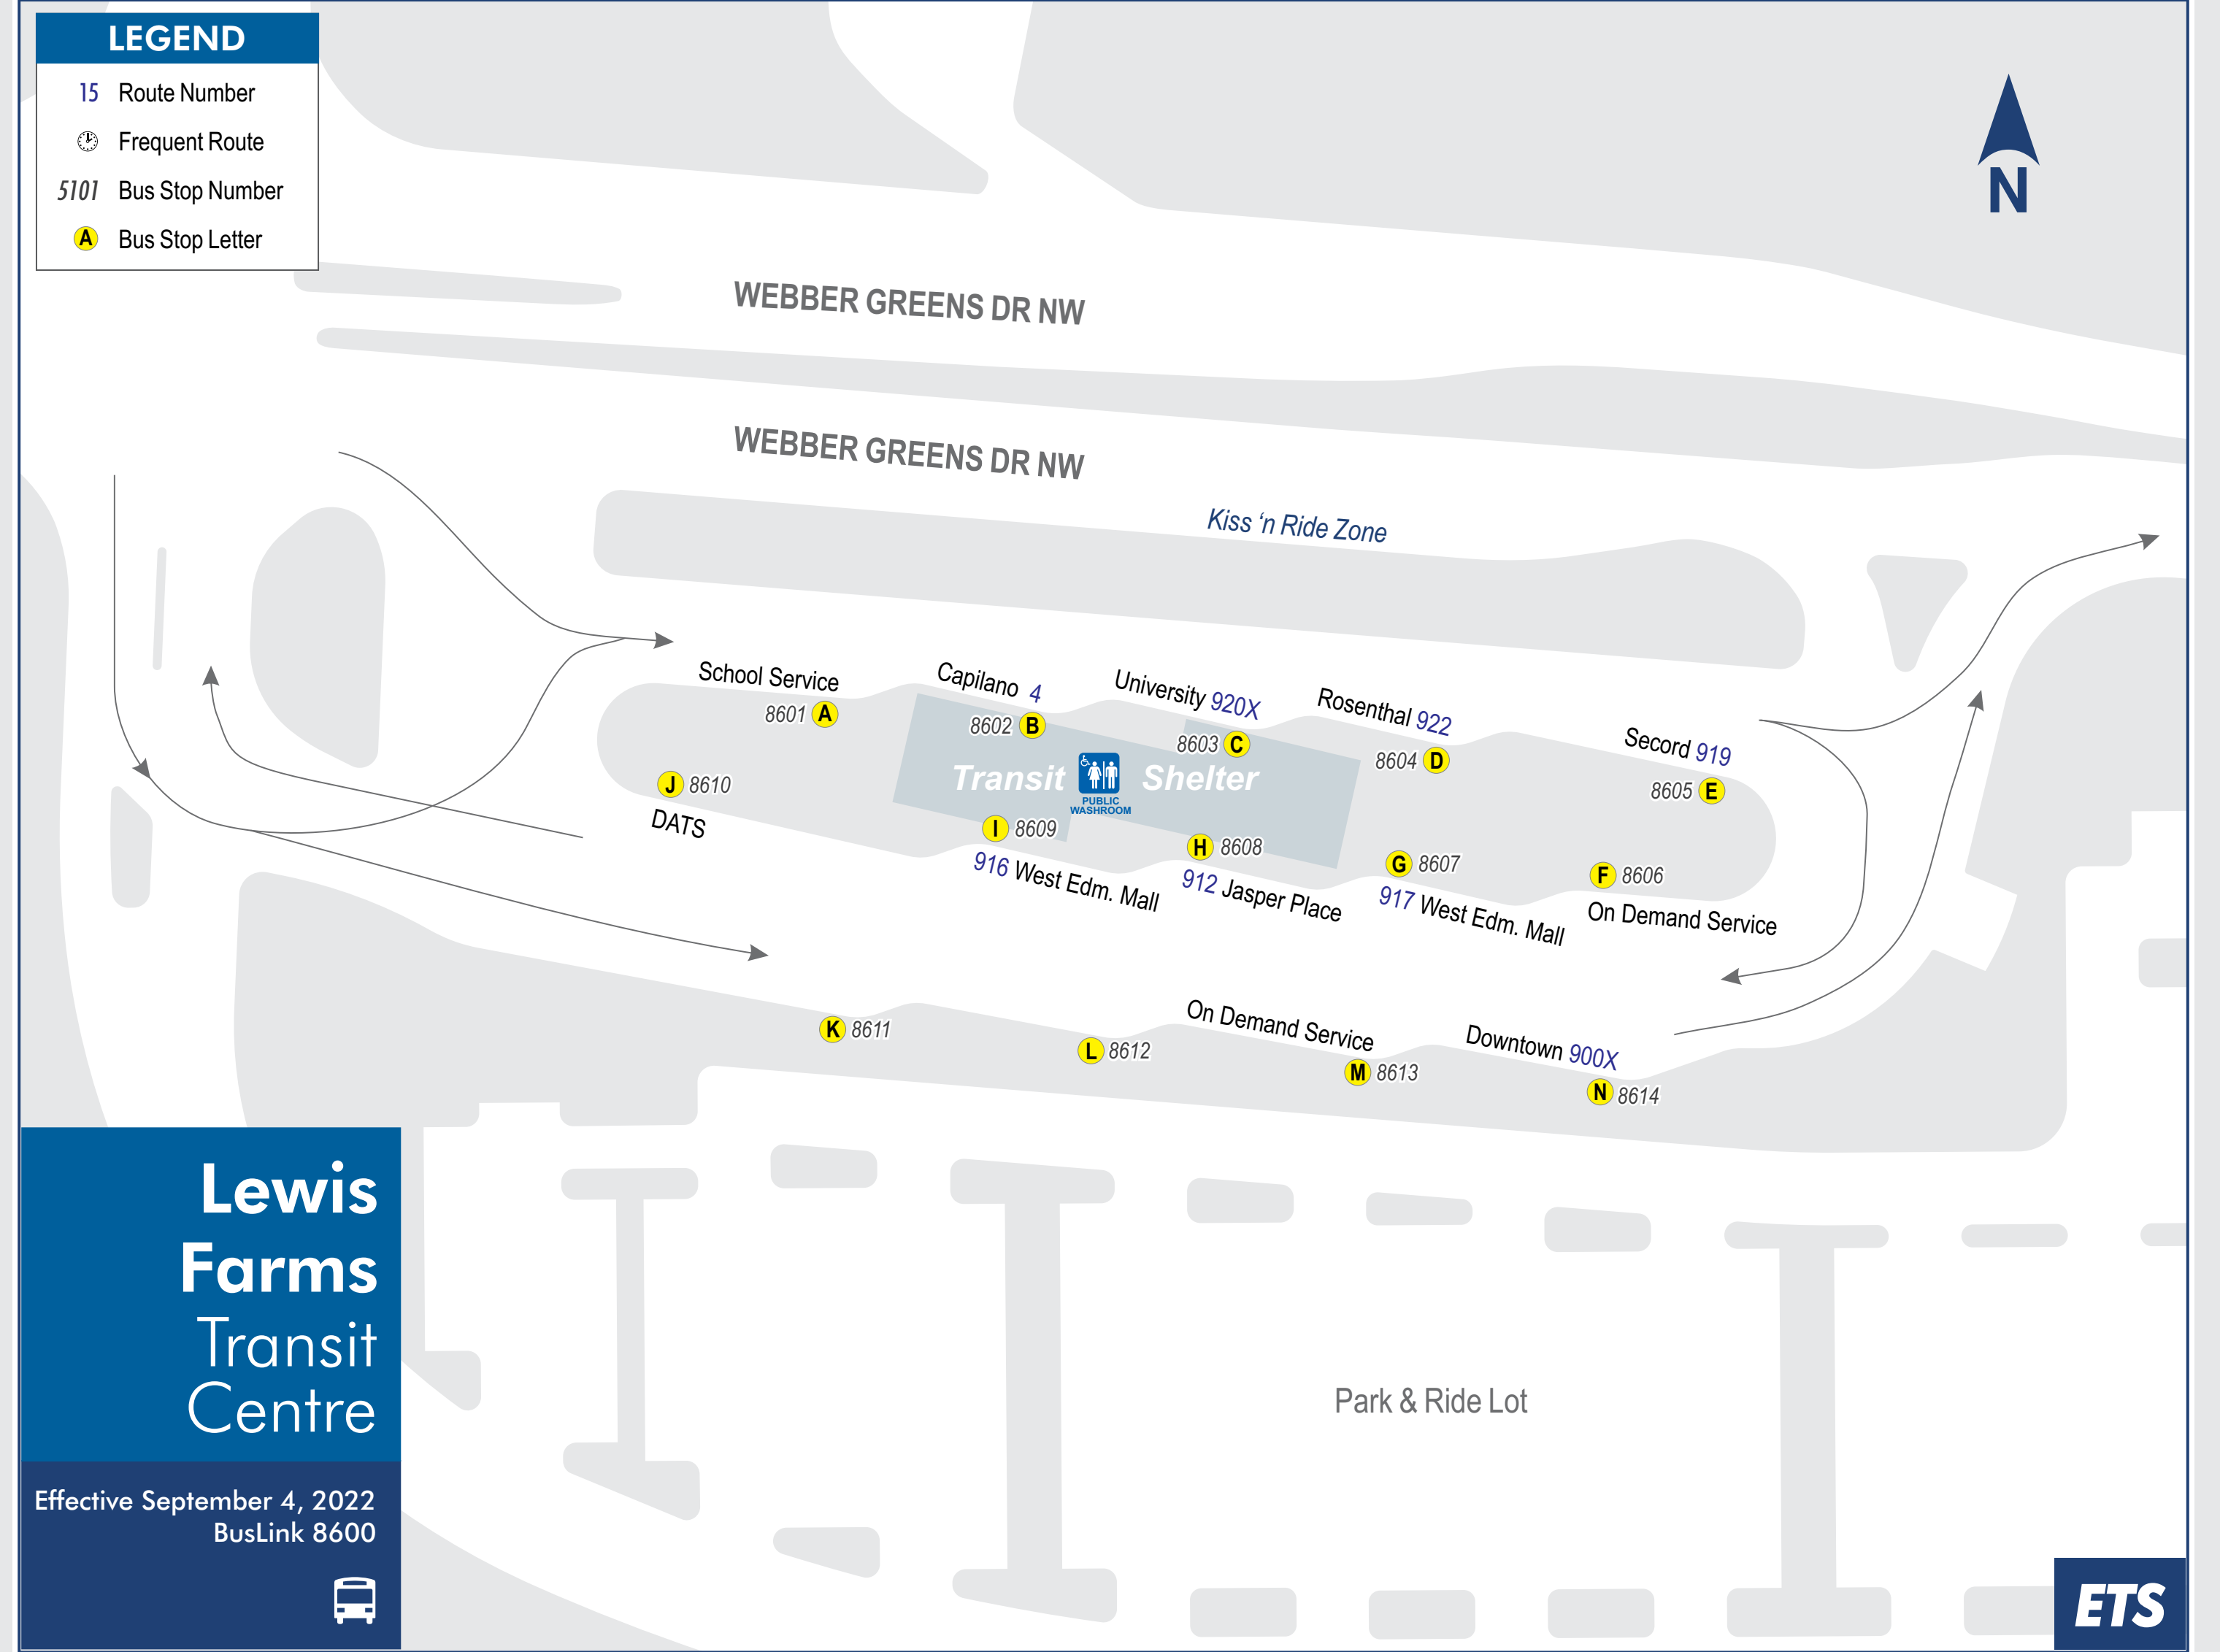

TRANSIT INFORMATION

DEPARTURE TIMES

REVISED SEPTEMBER 4, 2022
SUBJECT TO CHANGE WITHOUT NOTICE

For more information visit edmonton.ca/transit

Edmonton
Transit
Service

Edmonton

ROUTE 004	12:03 12:23 12:53 1:23 1:53 2:23 2:53 3:23	ROUTE 912	5:30 6:00 6:30 7:00 7:30 8:00 8:30 9:00 9:30 10:00 10:30 11:00 11:30 12:00 12:30 1:00 1:30 2:00 2:30 3:00 3:30 4:00 4:30 5:00 5:30 6:00 6:30 7:00 7:30 8:00 8:30 9:00 9:30	ROUTE 917	9:15 9:30 10:00 10:15 10:30 11:00 11:15 11:30 12:00 12:15 12:30 1:00 1:15 1:30 2:00 2:15 2:30 3:00 3:15 3:30 3:45 4:00 4:15 4:22 4:30 4:45 4:52 5:00 5:15 5:22 5:30 5:45 5:52 6:00 6:30 7:00 7:30 8:00 8:30 9:00 9:30	10:58 11:28 11:43 11:58 12:30 12:45 1:00 1:30 1:45 2:00 2:30 2:45 3:00 3:30 3:50 4:10 4:30 4:50 5:10 5:30 6:00 6:30 7:00 7:30 8:00 8:30 9:00 9:30 10:01	ROUTE 916	8:08 8:23 8:38 8:53 9:08 9:23 9:38 9:53 10:08 10:23 10:38 10:53 11:08 11:23 11:38 11:53 12:08 12:23 12:38 1:00 1:15 1:30 2:00 2:30 3:00 3:30 4:00 4:30 5:00 5:30 6:00 6:30 7:00 7:30 8:00 8:30 9:00 9:30 10:00	ROUTE 900X	10:30 11:00 12:00 12:30 1:00 1:30 2:00 2:30 3:00 3:30 4:00 4:30 5:00 5:30 6:00 6:30 7:00 7:30 8:00 8:30 9:00 9:30 10:00	ROUTE 922	12:22 12:37 12:52 1:07 1:22 1:37 1:52 2:07 2:22 2:37 2:52 3:07 3:22 3:37 3:52 4:07 4:22 4:37 4:52 5:07 5:22 5:37 5:52 6:07 6:22 6:37 6:52 7:07 7:22 7:37 7:52 8:07 8:22 8:37 8:52 9:07 9:22 9:37 9:52 10:07 10:22 10:37 10:52 11:07 11:22 11:37 11:52 12:07	1:25 1:55 2:25 2:55 3:25 3:55 4:25 4:55 5:25 5:55 6:25 6:55	ROUTE 919	TO SECORD BUS STOP 8605 EB — SUNDAY 8:00 9:00 10:00 10:30 11:00 11:30 12:00 12:30 1:00 1:30 2:00 2:30 3:00 3:30 4:00 4:30 5:00 5:30 6:00 6:30 7:00 8:00 9:00 10:00	ROUTE 916	TO WEST EDM MALL BUS STOP 8609 WB — SUNDAY 6:00 7:00 8:00 8:56 9:56 10:26 10:56 11:26 11:56 12:26 12:56 1:26 1:56 2:26 2:56 3:26 3:56 4:26 4:56 5:00 5:30 6:00 6:30 7:00 8:00 9:00 10:00 11:00	ROUTE 922	TO ROSENTHAL BUS STOP 8604 EB — SUNDAY 5:53 6:53 7:53 8:53 9:53 10:23 10:53 11:23 11:53 12:23 12:53 1:23 1:53 2:23 2:53 3:23 3:53 4:23 4:53 5:23 5:53 6:23 6:53 7:23 7:53 8:23 8:53 9:23 9:53	ROUTE 917	TO WEST EDM MALL BUS STOP 8607 WB — SATURDAY 5:46 6:46 7:46 8:15 8:43 9:13 9:43 10:13 10:43 11:13 11:43 12:13 12:43 1:13 1:43 2:13 2:43 3:13 3:43 4:13 4:44 5:15 5:45 6:15 6:45 7:15 8:15 9:15 10:15 11:15	ROUTE 912	TO JASPER PLACE BUS STOP 8608 WB — SATURDAY 7:43 8:13 8:43 9:23 10:23 10:53 11:23 11:53 12:23 12:53 1:23 1:53 2:23 2:53 3:23 3:53 4:23 4:54 5:25 5:55 6:25 6:55	ROUTE 004	TO CAPILANO BUS STOP 8602 EB — SATURDAY 5:13 5:33 5:53 6:13 6:33 6:53 7:13 7:33 7:53 8:10 8:25 8:40 9:07 9:21 9:36 10:06 10:21 10:36 10:51 11:06 11:21 11:36 11:51 12:06 12:21 12:36 12:51 1:06 1:21 1:36 1:51 2:06 2:21 2:36 2:51 3:06 3:21 3:36 3:51 4:06 4:21 4:36 4:51 5:06 5:21 5:36 6:06 6:36 7:03 7:32 8:02 8:32	ROUTE 920X	TO UNIVERSITY BUS STOP 8603 EB — WEEKDAY 6:00 6:20 6:40 7:00 7:20 7:40 8:00 8:20 8:30 8:40 8:50 9:00	ROUTE 922	TO ROSENTHAL BUS STOP 8604 EB — WEEKDAY 5:29 5:59 6:27 6:42 6:57 7:12 7:27 7:42 8:12 8:27 8:43 8:58 9:28 9:43 9:58 10:28 10:43	ROUTE 919	TO SECORD BUS STOP 8605 EB — WEEKDAY 5:29 5:59 6:00 6:15 6:30 6:45 6:52 7:00 7:15 7:22 7:30 7:45 7:52 8:00 8:15 8:22 8:30 9:00
------------------	---	------------------	--	------------------	---	---	------------------	--	-------------------	---	------------------	--	--	------------------	--	------------------	--	------------------	--	------------------	--	------------------	---	------------------	---	-------------------	--	------------------	---	------------------	--