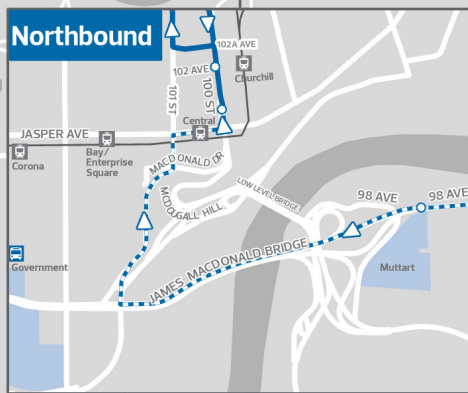

Valley Line Replacement Service

Davies

6	501	502	503
504	505	506	511
ODT			

Mill Woods

53	56	508	509	511	512	513
514	515	516	517	518	519	521
523	526	527	540	ODT		

- Bus Route
- Express Service
Stops as indicated
- Timing Point
- Park & Ride
- LRT Line
- Transit Centre
- LRT Station
- Hospital

The City of Edmonton disclaims any liability for the use of this map. No reproduction of this map, in whole or in part, is permitted without express written consent of Edmonton Transit Service.