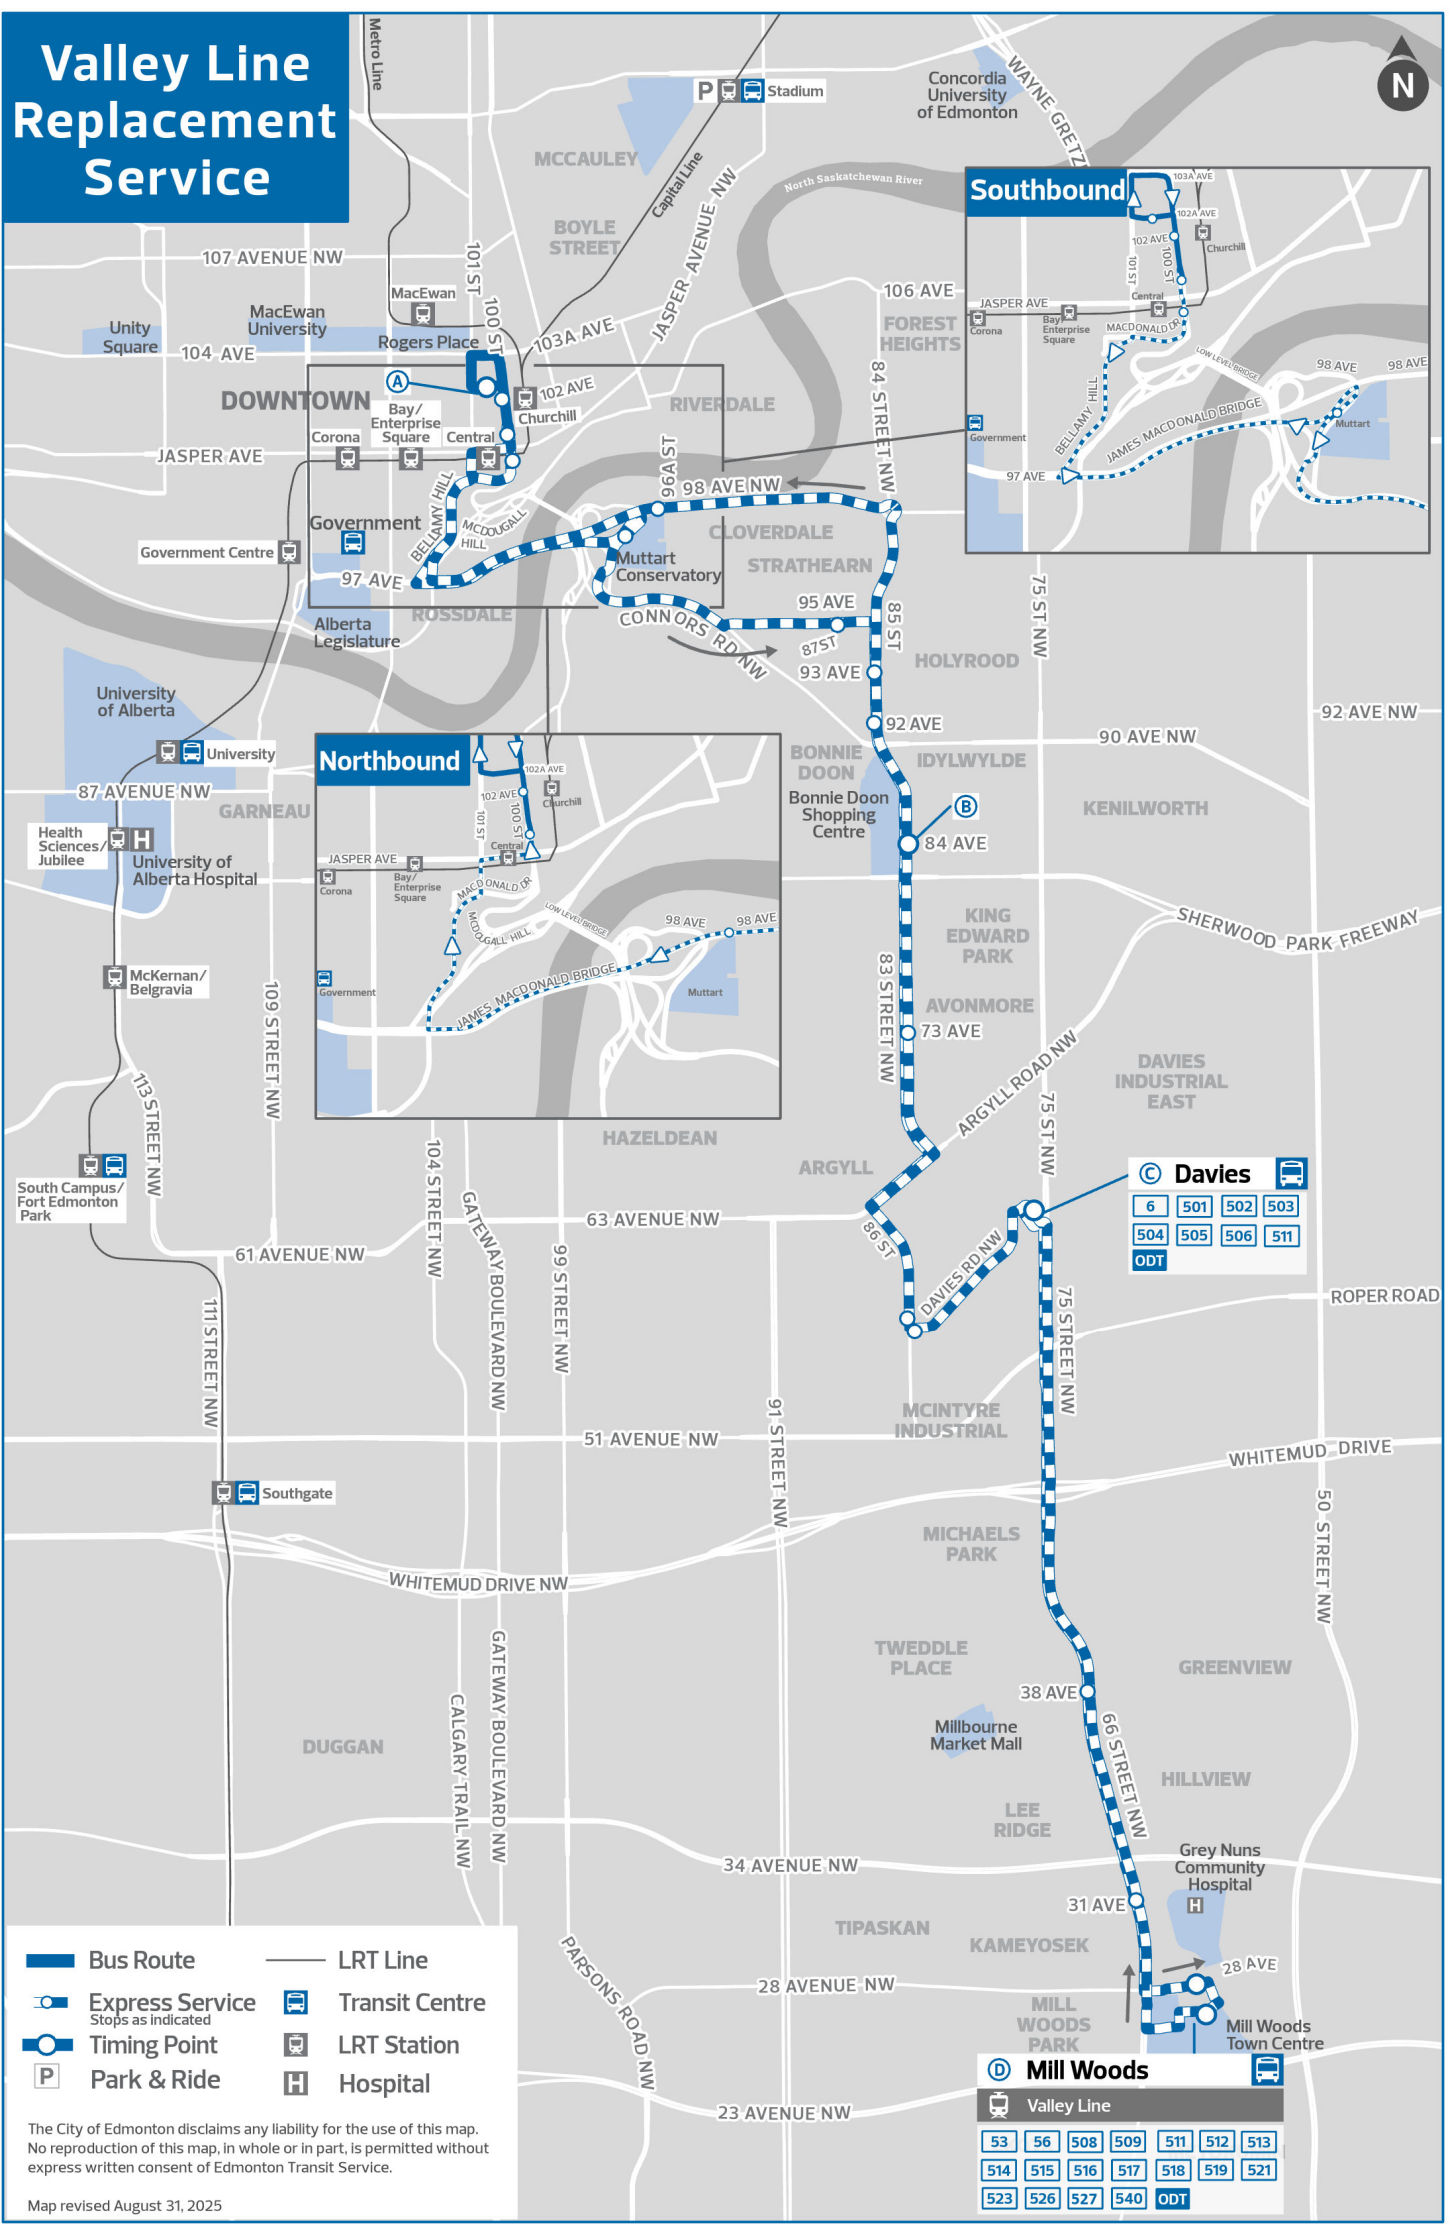

Valley Line Replacement Service

Davies

6	501	502	503
504	505	506	511
ODT			

Mill Woods

53	56	508	509	511	512	513
514	515	516	517	518	519	521
523	526	527	540	ODT		

- Bus Route
- Express Service
Stops as indicated
- Timing Point
- Park & Ride
- LRT Line
- Transit Centre
- LRT Station
- Hospital

The City of Edmonton disclaims any liability for the use of this map. No reproduction of this map, in whole or in part, is permitted without express written consent of Edmonton Transit Service.