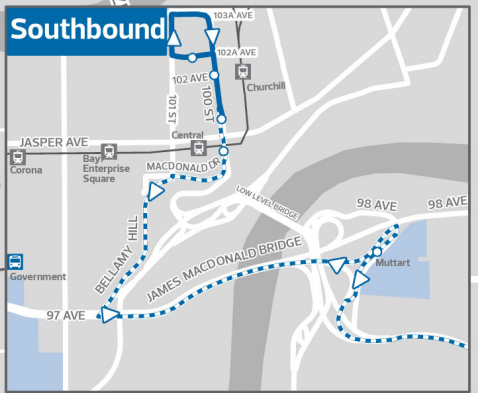

Valley Line Replacement Service

Davies

6	501	502	503
504	505	506	511
ODT			

Mill Woods

53	56	508	509	511	512	513
514	515	516	517	518	519	521
523	526	527	540	ODT		

- Bus Route
- Express Service
Stops as indicated
- Timing Point
- Park & Ride
- LRT Line
- Transit Centre
- LRT Station
- Hospital

The City of Edmonton disclaims any liability for the use of this map. No reproduction of this map, in whole or in part, is permitted without express written consent of Edmonton Transit Service.