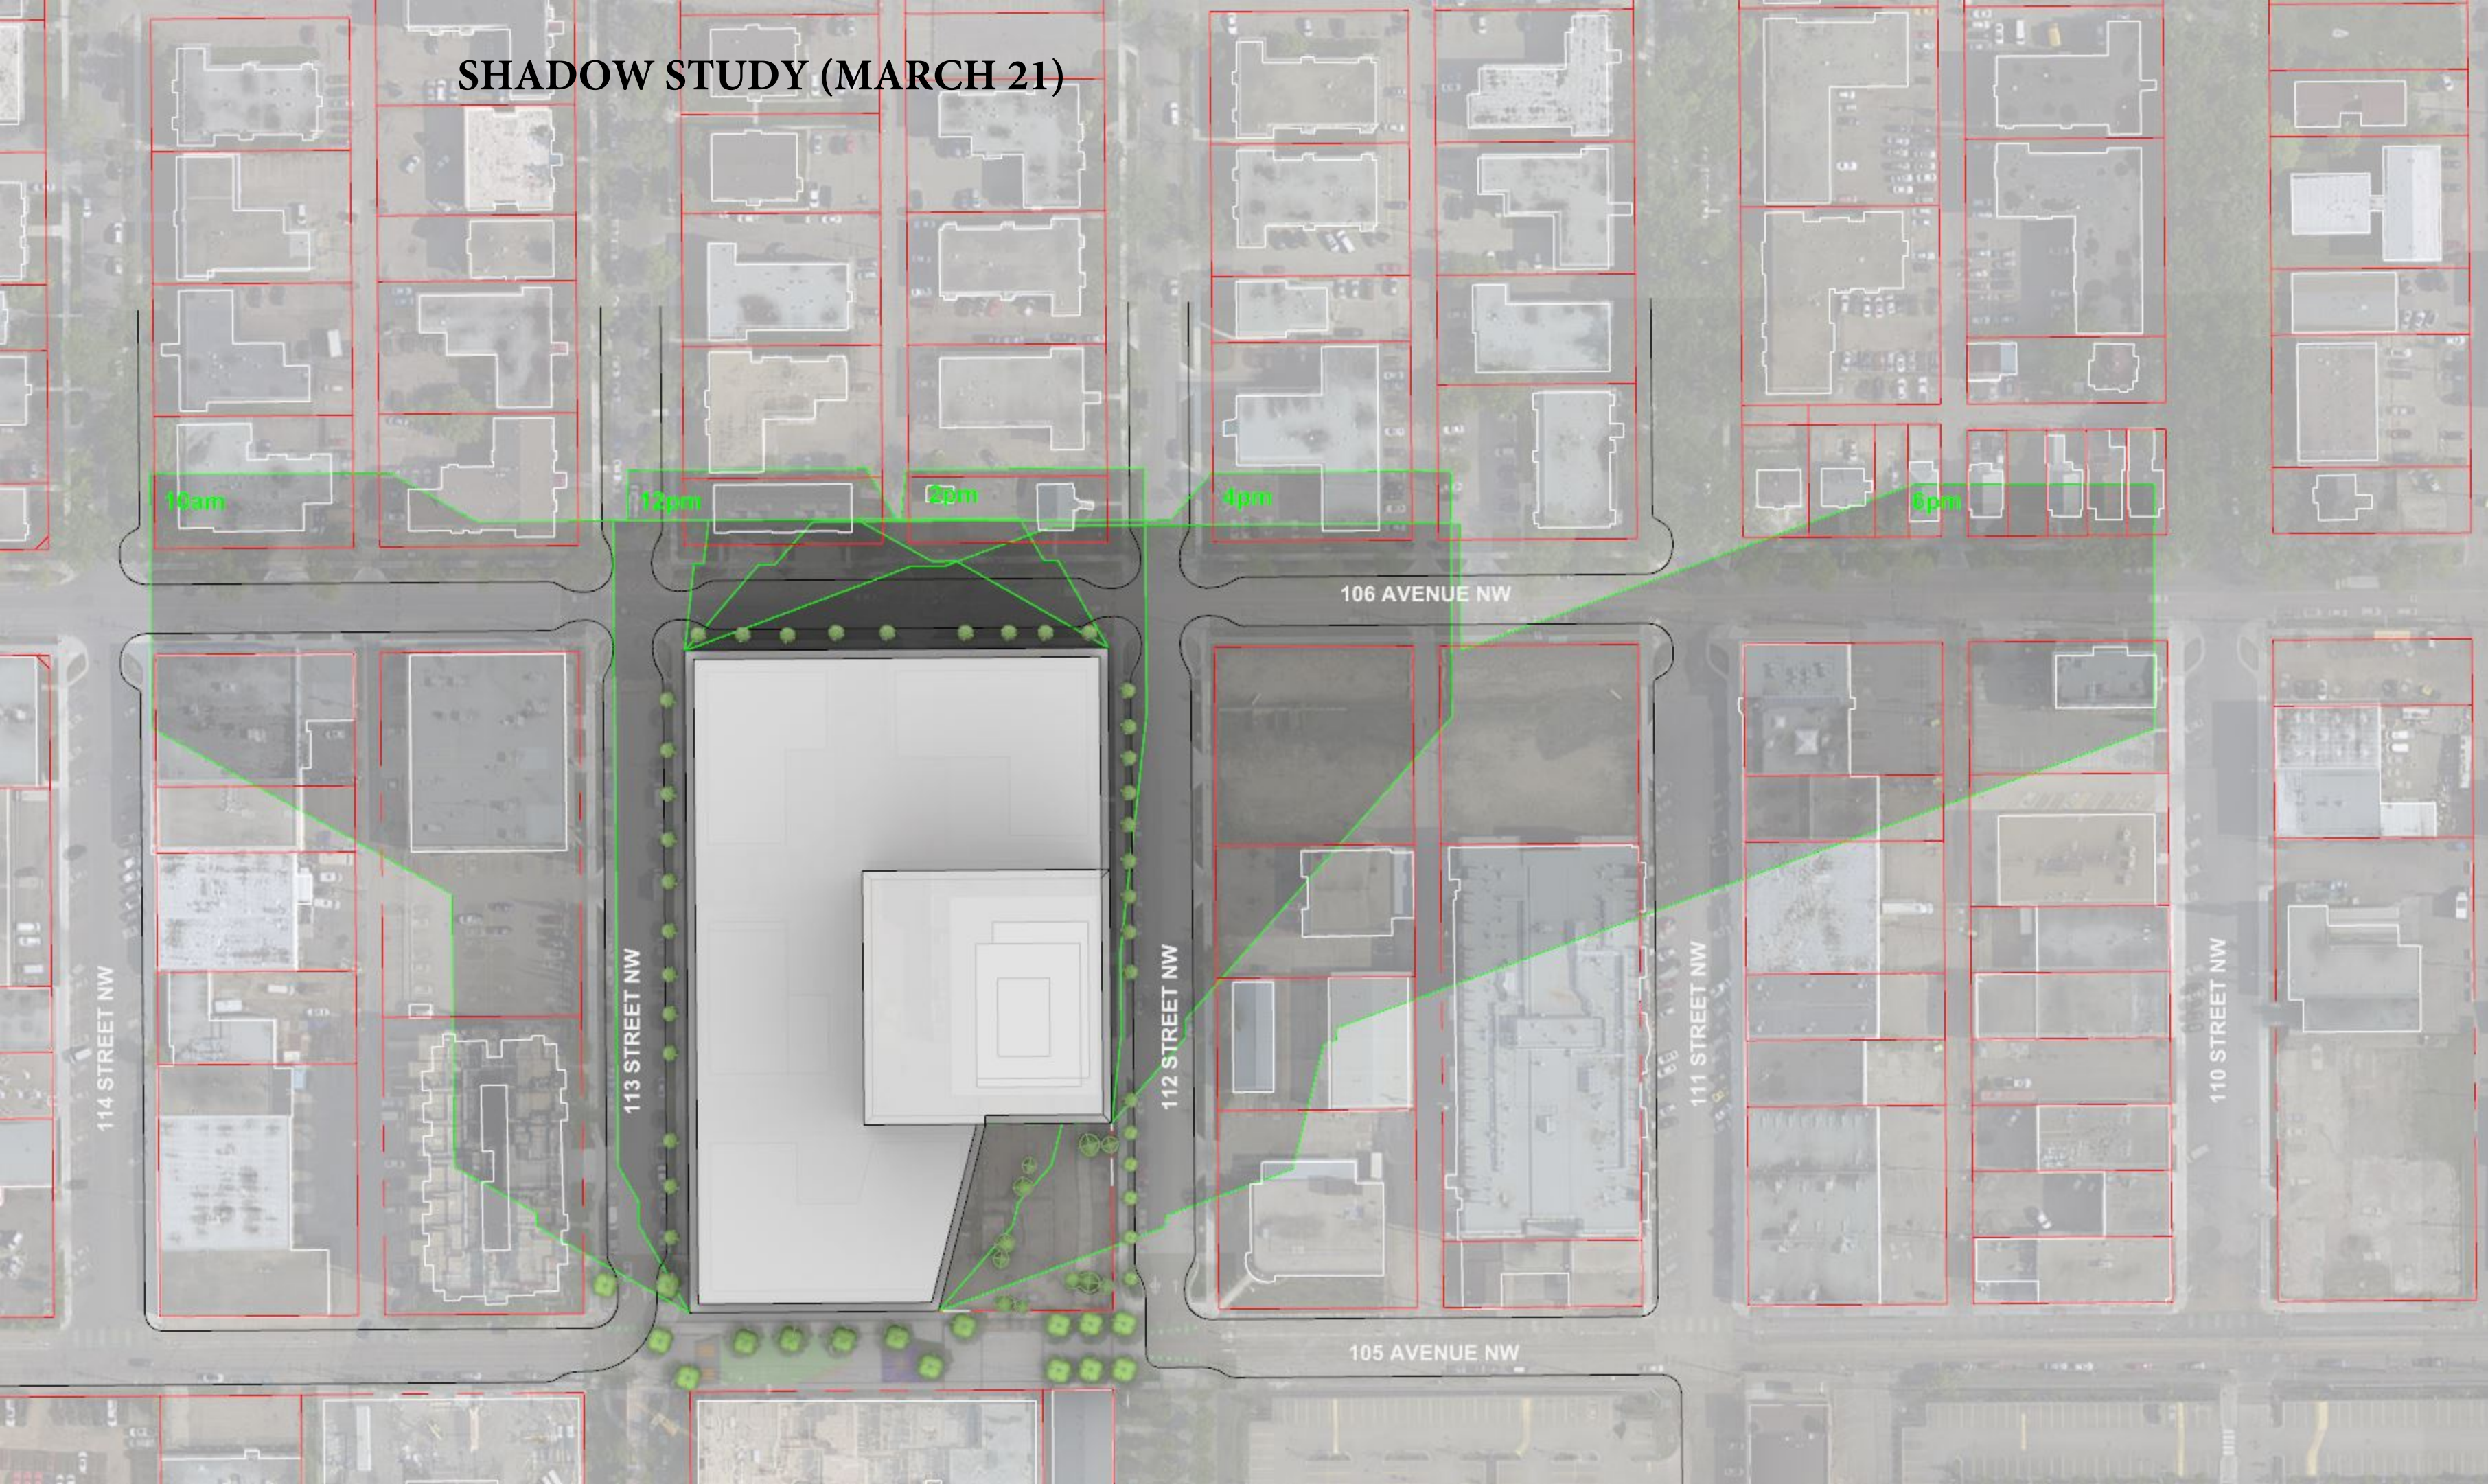

# SHADOW STUDY (MARCH 21)

10am

12pm

2pm

4pm

6pm

114 STREET NW

113 STREET NW

112 STREET NW

111 STREET NW

110 STREET NW

106 AVENUE NW

105 AVENUE NW

# SHADOW STUDY (JUNE 21)

10am

12pm

4pm

6pm

114 STREET NW

113 STREET NW

112 STREET NW

# SHADOW STUDY (DECEMBER 21)

10am

12pm

2pm

107 AVENUE NW

108 AVENUE NW

105 AVENUE NW