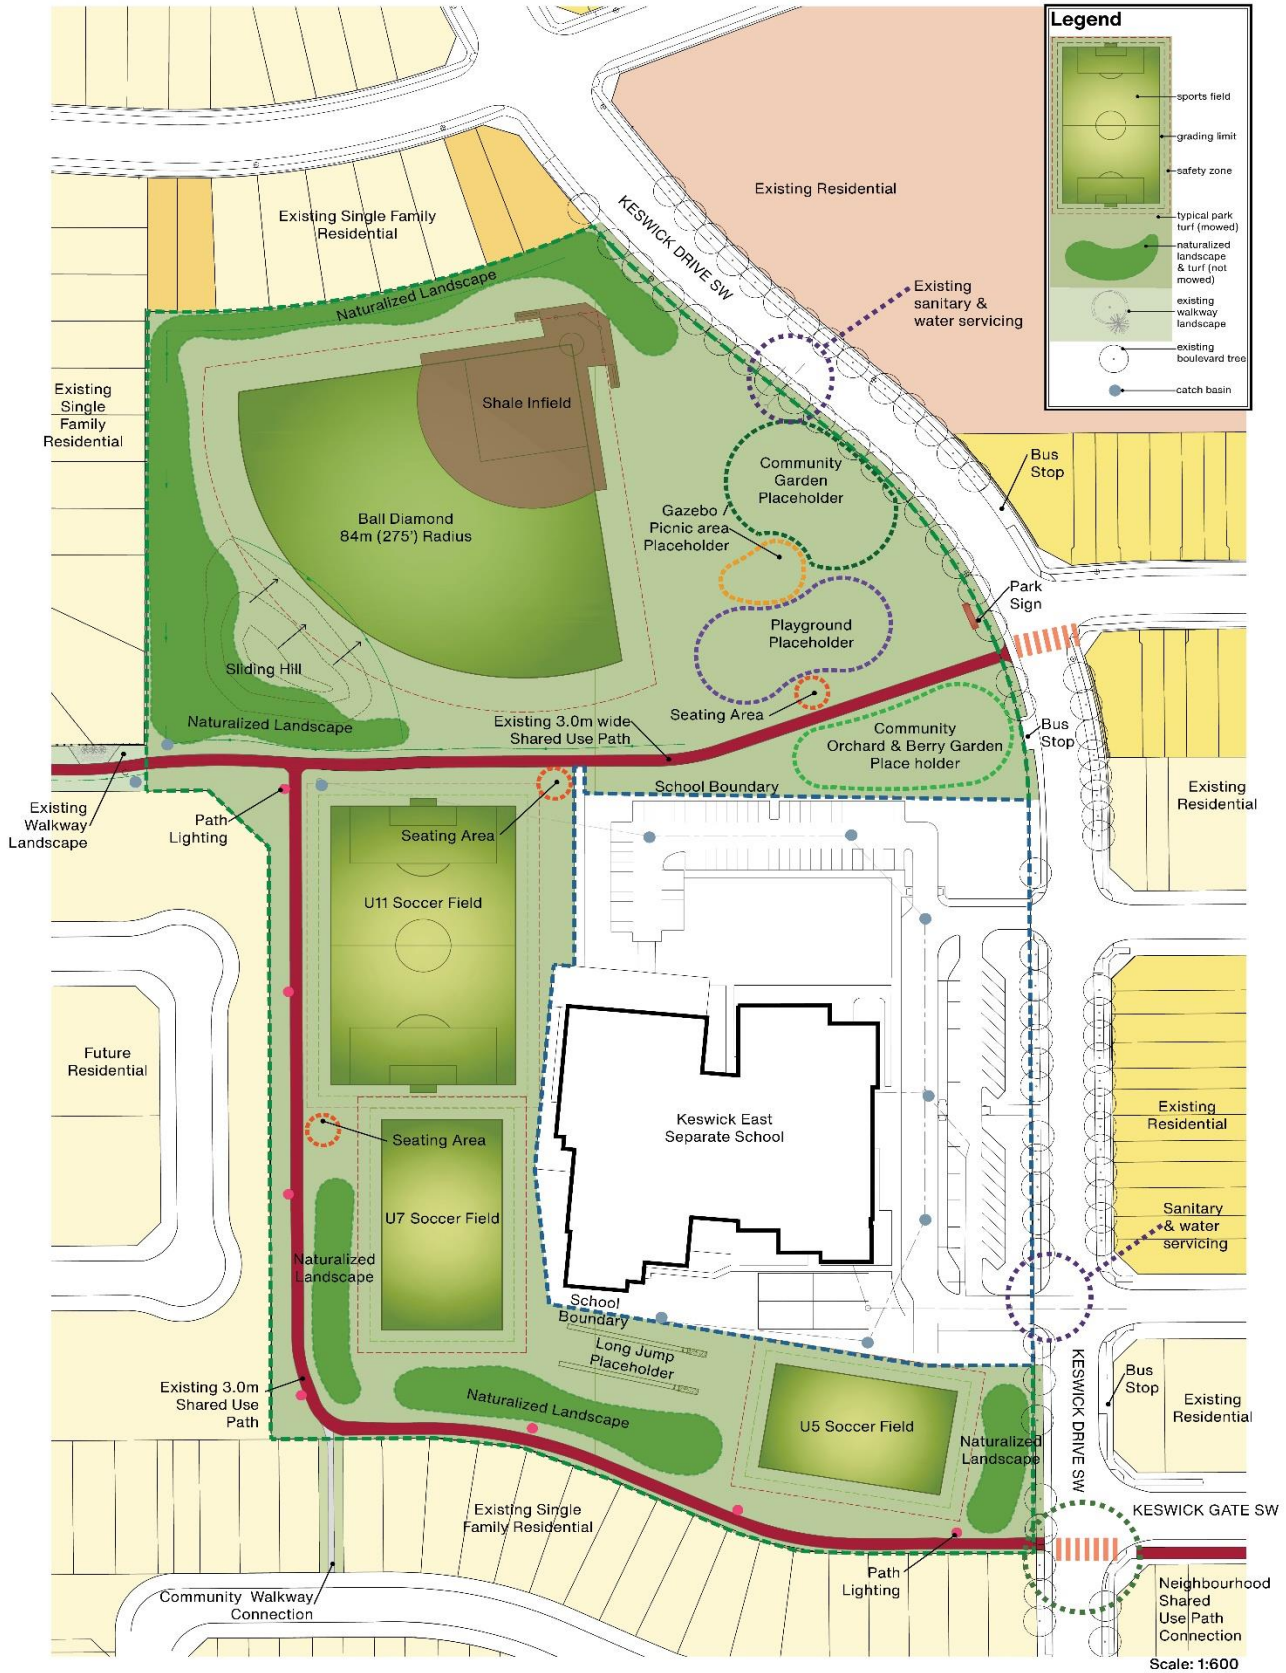

Keswick Neighbourhood Context Plan

Pedestrian Linkages

November 11, 2020
EO: 126349

Legend

- sports field
- grading limit
- safety zone
- typical park turf (mowed)
- naturalized landscape & turf (not mowed)
- existing walkway landscape
- existing boulevard tree
- catch basin

Scale: 1:600