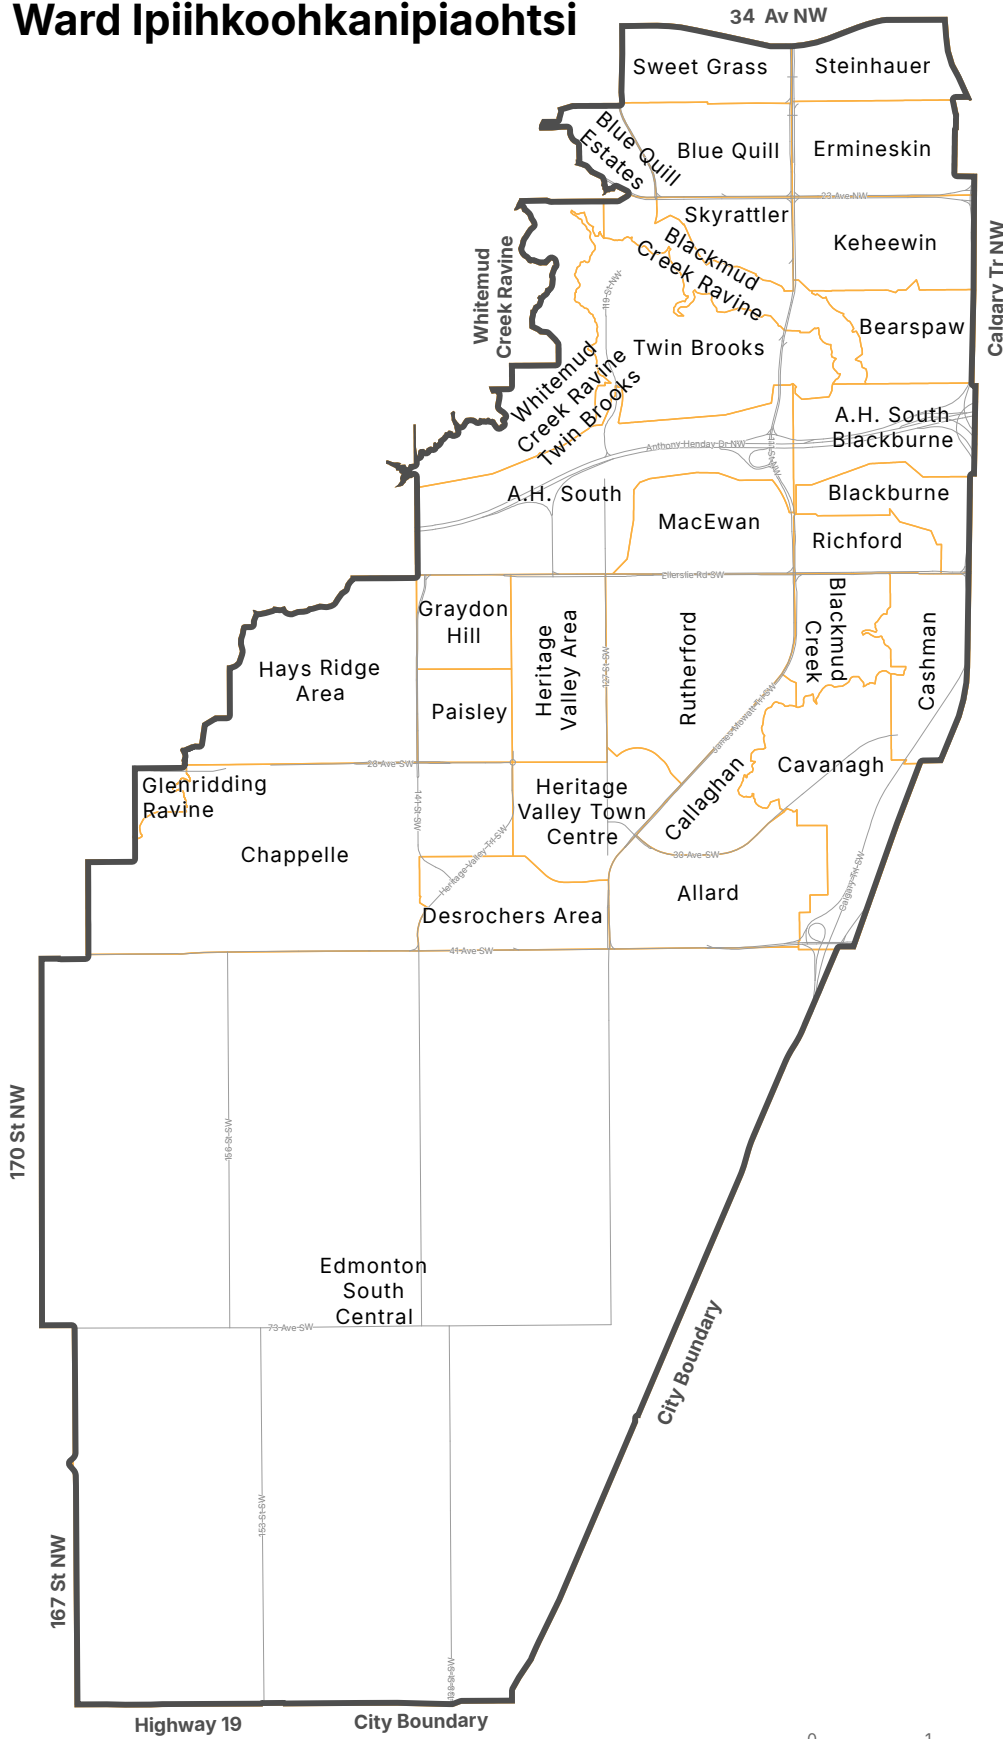

# Ward Ipiihkoohtanipiahtsi

- Legend**
-  City of Edmonton Wards
  -  Neighbourhood Boundary
  -  Railway
  -  Arterial Roads
  - A.H. Anthony Henday

Map compiled by:  
 Edmonton Elections, City of  
 Edmonton  
 The City of Edmonton disclaims any  
 liability for the use of this map.  
 Map Revised: December 02, 2024

**Ward Boundaries in Effect For  
 2025 Edmonton Election**