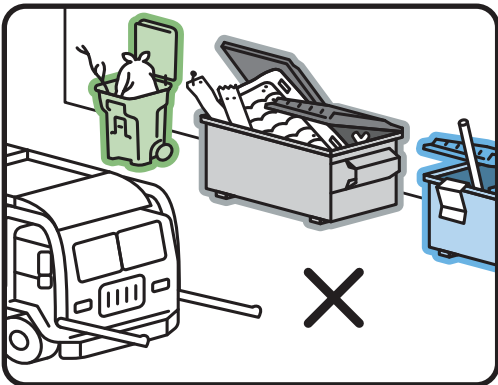

# Oops!

We were unable to collect your waste.

Do not allow containers or access to be blocked. : Clear the area so collectors can safely access containers. Drop off bulky items at an Eco Station.

Do not allow waste to overflow the containers. No bulky items allowed. : Make sure waste is kept within the container so it can be collected safely.

Do not allow snow, ice and debris to block access to the containers. : Ensure waste collectors have a clear path to containers in order to empty them.

 : For more information visit [edmonton.ca/waste](http://edmonton.ca/waste) or download the **WasteWise** app.

## Your waste was not collected because:

Bulky items were inside and/or around containers in the collection area.

Waste was overflowing and/or left around containers in the collection area.

Vehicles were blocking the containers or entrance to the collection area.