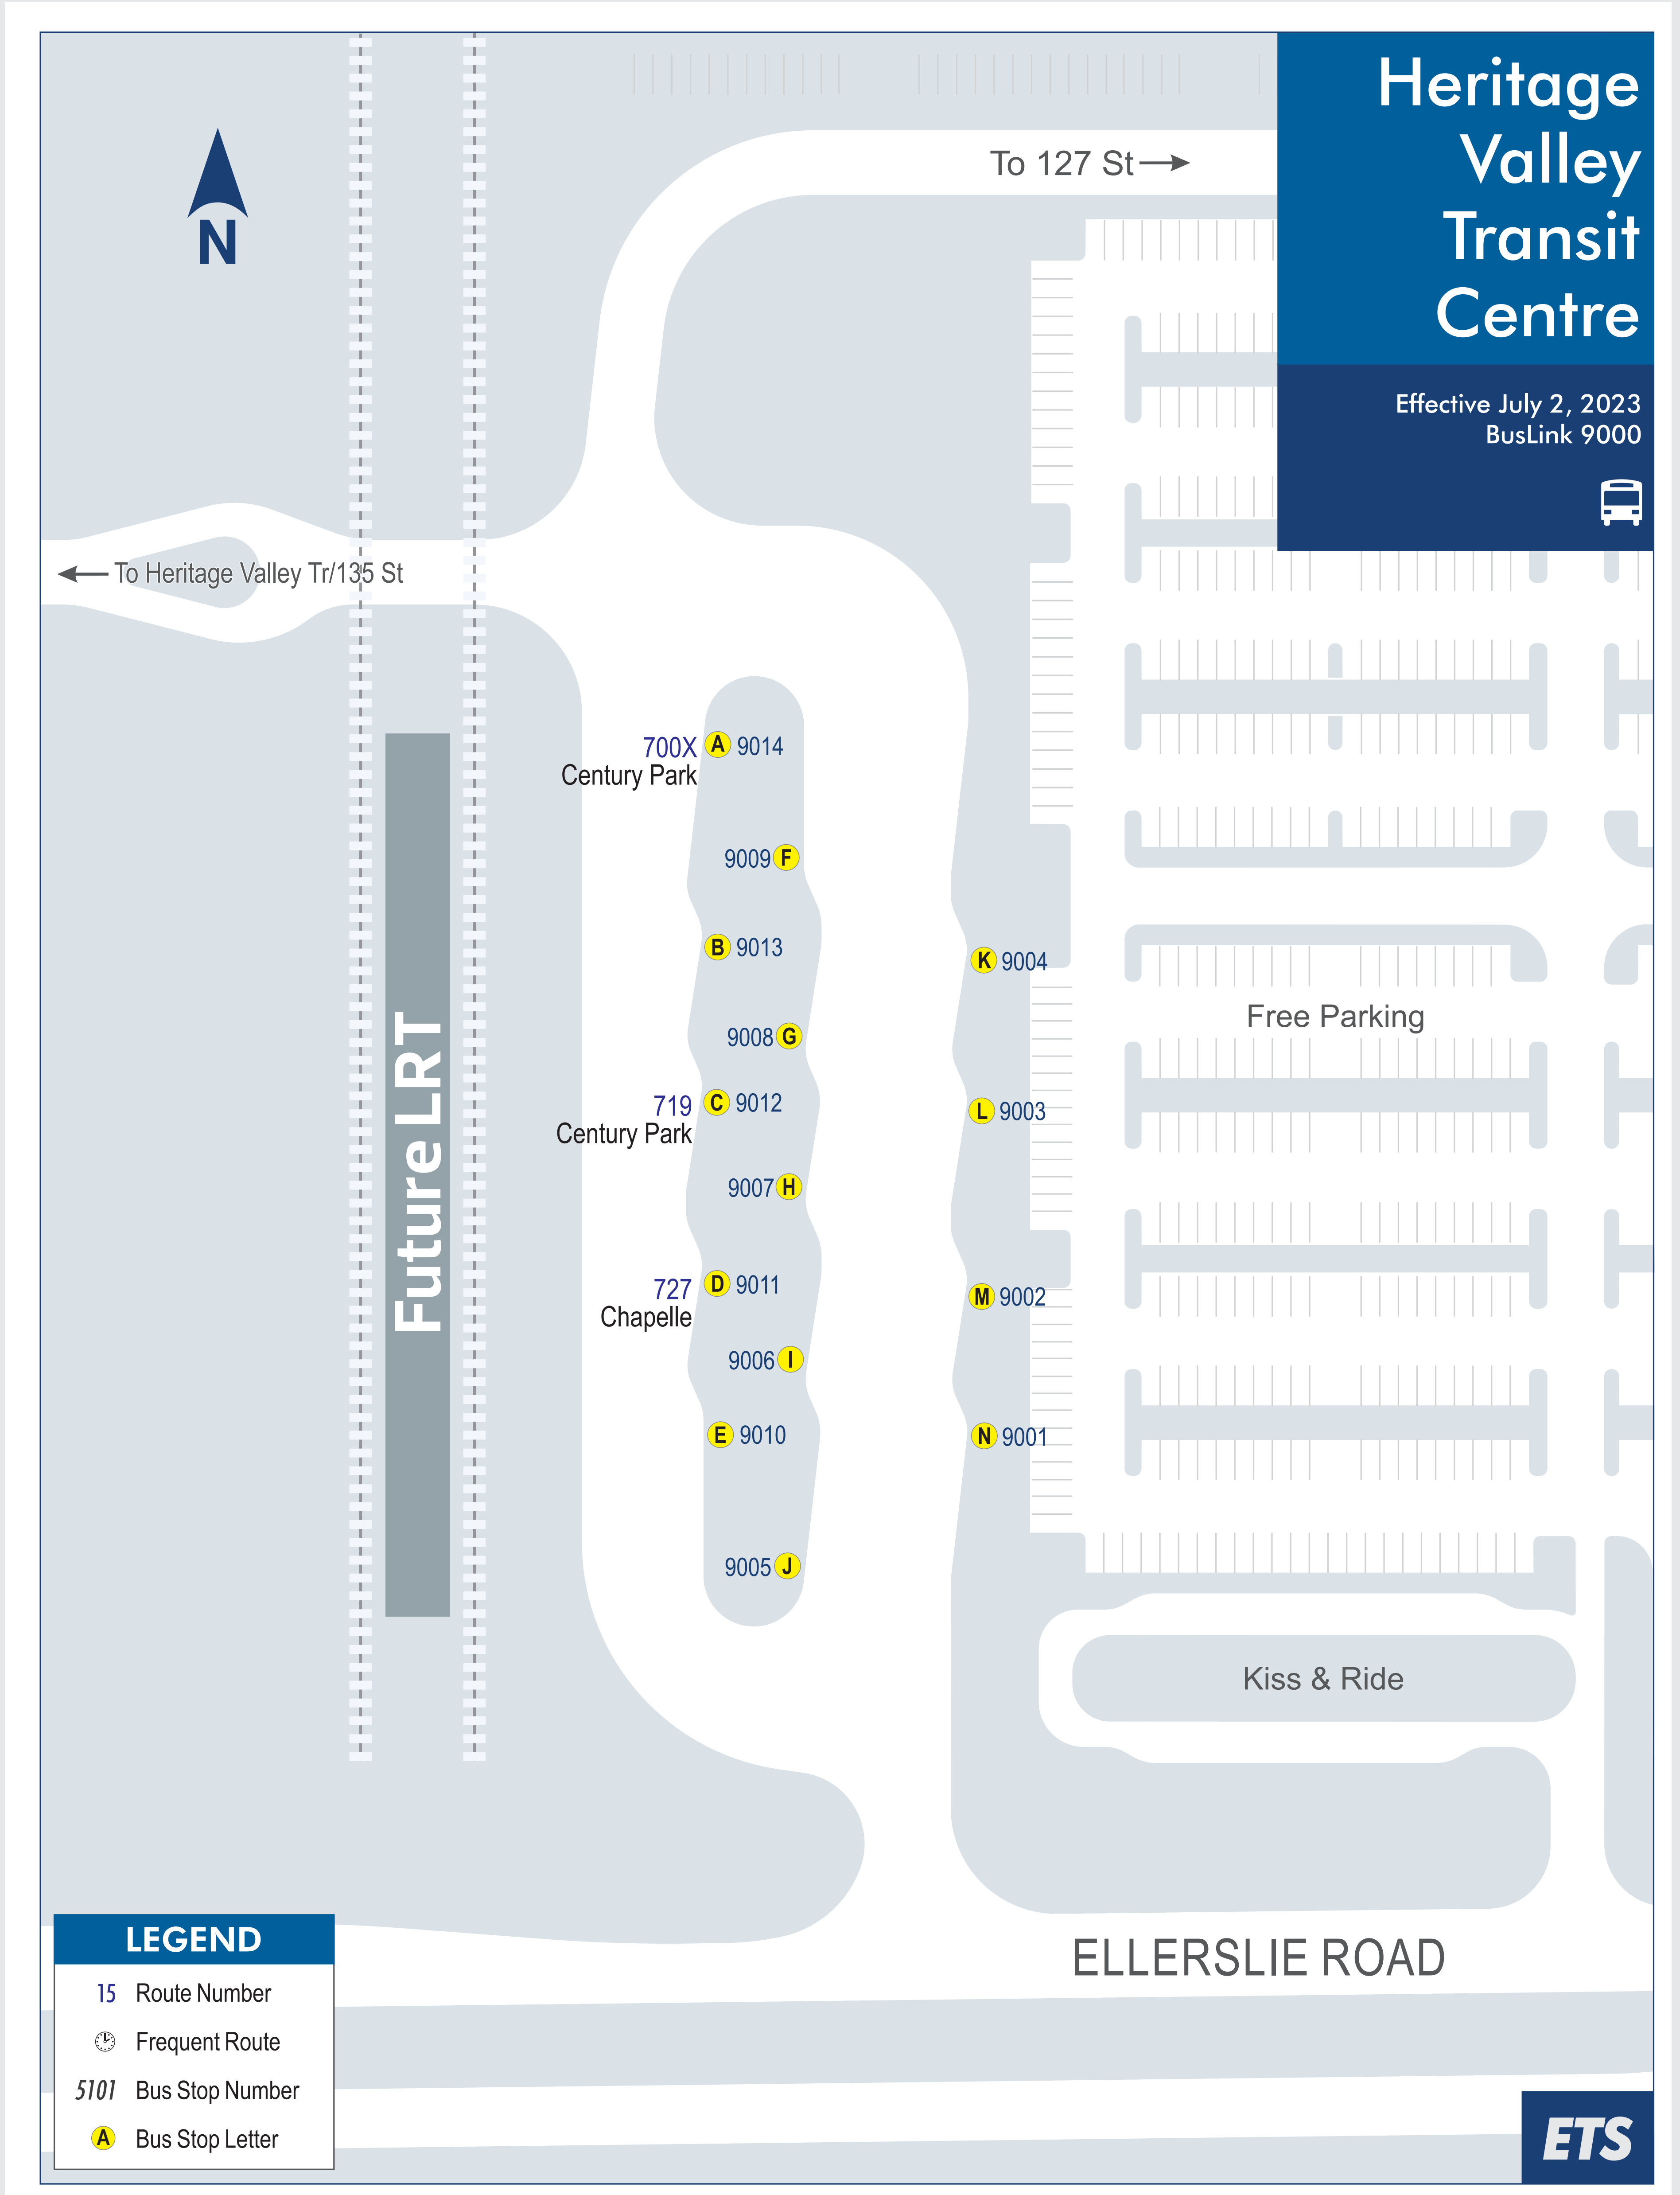

TRANSIT INFORMATION

DEPARTURE TIMES

REVISED DECEMBER 3, 2023
SUBJECT TO CHANGE WITHOUT NOTICE
For more information visit
edmonton.ca/transit

Edmonton
Transit
Service

Edmonton

ROUTE 700X	
TO CENTURY PARK EXPRESS BUS STOP 9014 NB	1:45
	2:00
	2:15
	2:30
	2:45
	3:00
	3:10
	3:20
	3:30
	3:40
WEEKDAY	3:50
5:00	4:00
5:15	4:10
5:30	4:20
5:40	4:30
5:50	4:40
6:00	4:50
6:10	5:00
6:20	5:10
6:30	5:20
6:40	5:30
6:50	5:40
7:00	5:50
7:10	6:00
7:20	6:15
7:30	6:30
7:40	6:45
7:50	7:00
8:00	7:15
8:10	7:30
8:20	7:45
8:30	8:00
8:40	8:15
8:50	8:30
9:00	8:45
9:10	9:00
9:20	9:15
9:30	9:30
9:45	9:45
10:00	
10:15	
10:30	
10:45	
11:00	
11:15	
11:30	
11:45	
12:00	
12:15	
12:30	
12:45	
1:00	
1:15	
1:30	

ROUTE 719	
TO CENTURY PARK BUS STOP 9012 NB	6:40
	6:52
	7:04
	7:14
	7:24
	7:34
	7:44
	7:54
	8:04
	8:14
	8:24
	8:34
WEEKDAY	
5:33	6:03
6:03	6:33
6:33	7:03
7:03	7:33
7:33	8:03
3:04	3:34
4:04	4:34
5:04	5:34
6:04	

ROUTE 727	
TO CHAPPELLE BUS STOP 9011 NB	5:33
	6:03
	6:33
	7:03
	7:33
	8:03
	8:34
	9:04
	9:34
	10:04
	10:34
	11:04
	11:34
	12:04
	12:34
	13:04

Bold text indicates p.m. time

LEGEND	
15	Route Number
	Frequent Route
5101	Bus Stop Number
	Bus Stop Letter