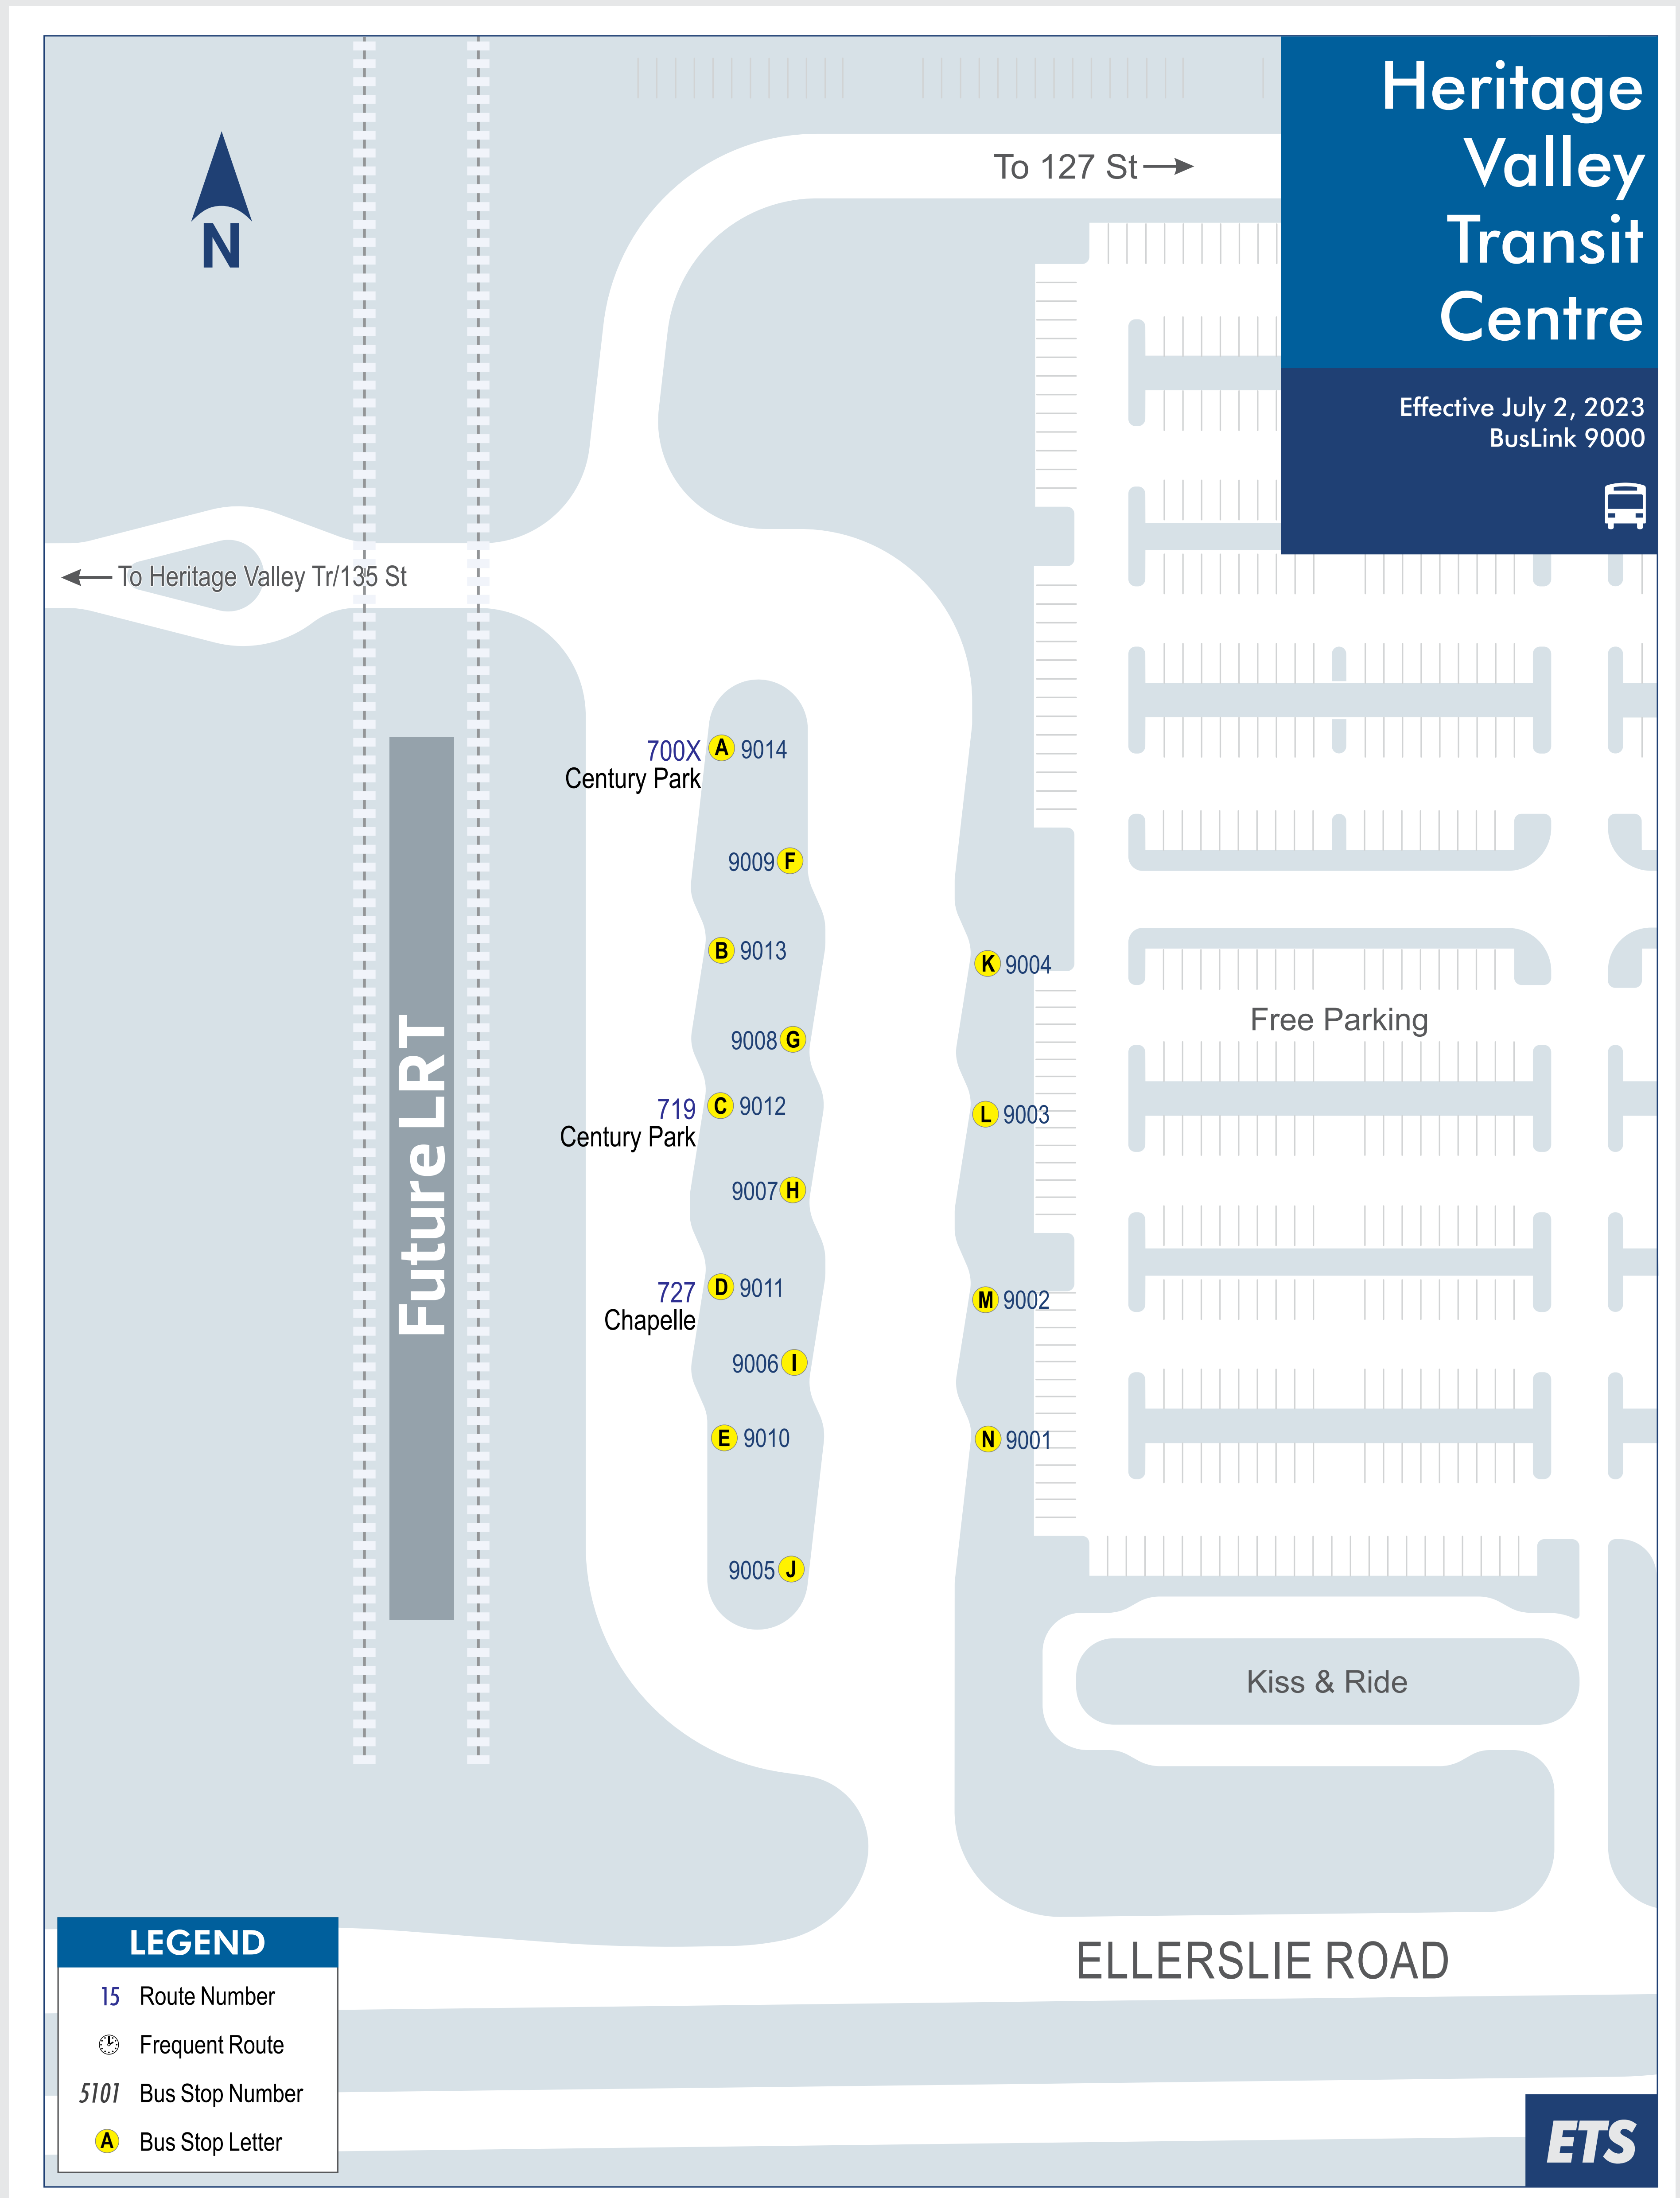

### ROUTE 700X

TO  
 HERITAGE  
 VALLEY  
 EXPRESS  
 BUS STOP  
 9014 NB  
 —  
**WEEKDAY**  
 5:00  
 5:15  
 5:30  
 5:40  
 5:50  
 6:00  
 6:10  
 6:20  
 6:30  
 6:40  
 6:50  
 7:00  
 7:10  
 7:20  
 7:30  
 7:40  
 7:50  
 8:00  
 8:10  
 8:20  
 8:30  
 8:40  
 8:50  
 9:00  
 9:10  
 9:20  
 9:30  
 9:45  
 10:00  
 10:15  
 10:30  
 10:45  
 11:00  
 11:15  
 11:30  
 11:45  
**12:00**  
**12:15**  
**12:30**  
**12:45**  
 1:00  
 1:15

### ROUTE 719

TO  
 CENTURY PARK  
 BUS STOP  
 9012 NB  
 —  
**WEEKDAY**  
 6:40  
 6:52  
 7:04  
 7:14  
 7:24  
 7:34  
 7:44  
 7:54  
 8:04  
 8:14  
 8:24  
 8:34

Bold text  
 indicates  
 p.m. time

**LEGEND**

- 15 Route Number
- Frequent Route
- 5101 Bus Stop Number
- Bus Stop Letter

**ETS**