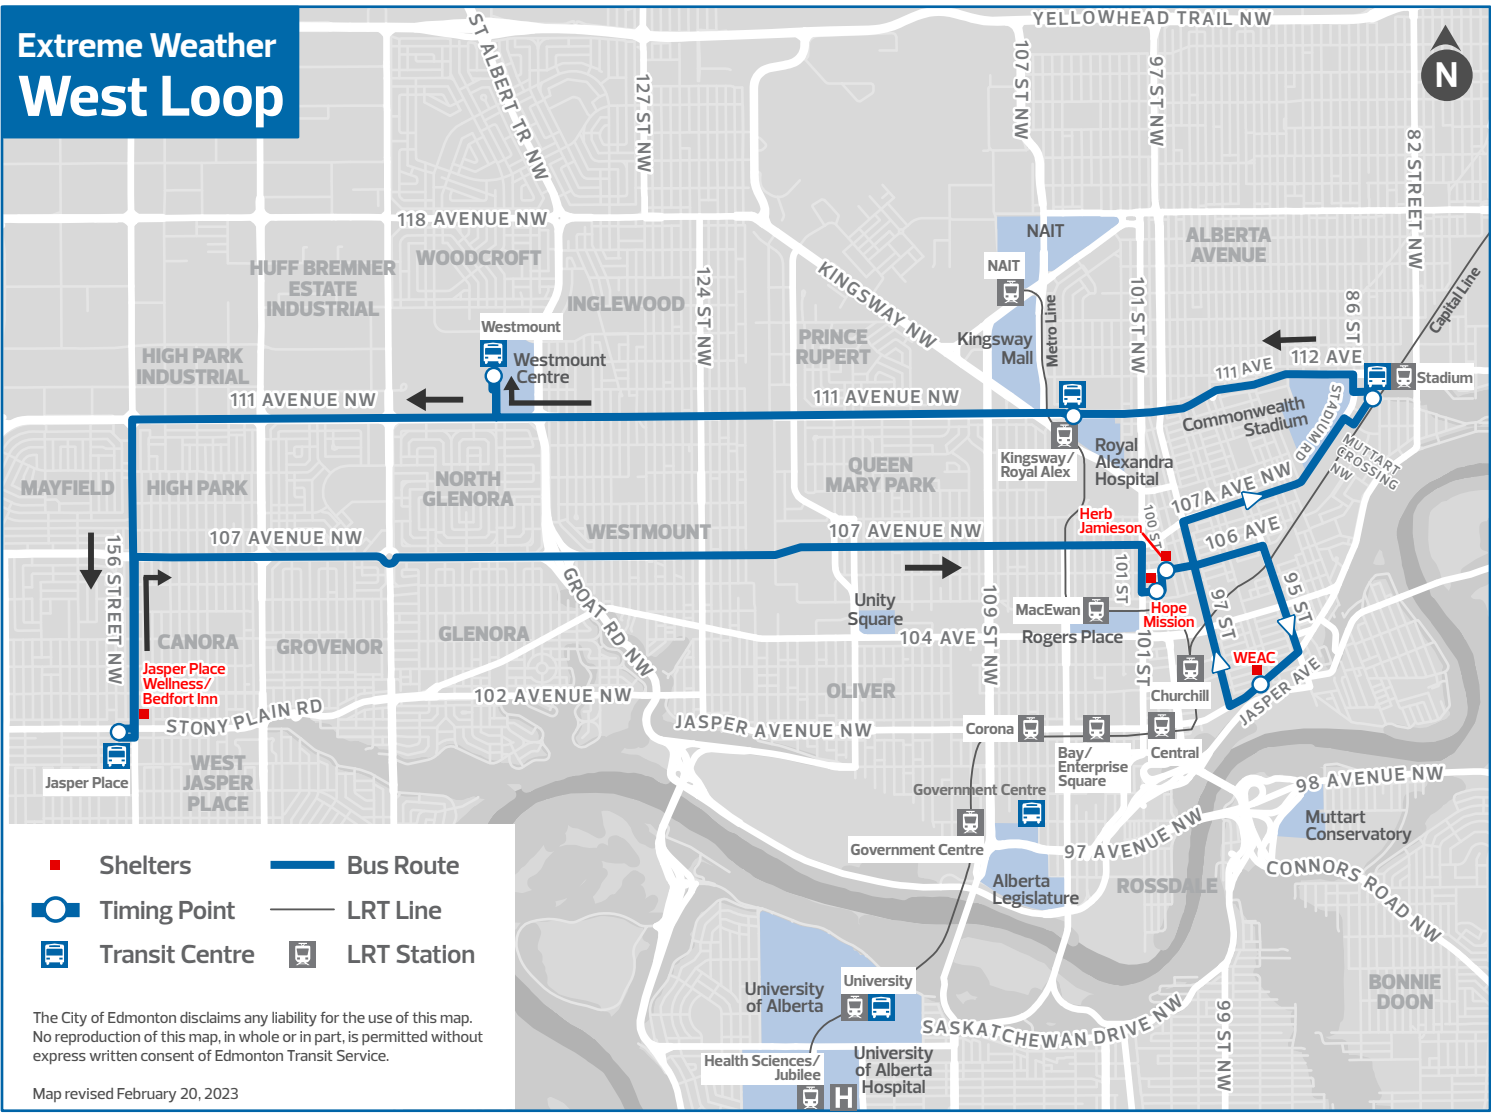

Extreme Weather West Loop

- Shelters
- Bus Route
- Timing Point
- LRT Line
- 🚏 Transit Centre
- 🚇 LRT Station

The City of Edmonton disclaims any liability for the use of this map. No reproduction of this map, in whole or in part, is permitted without express written consent of Edmonton Transit Service.

Map revised February 20, 2023