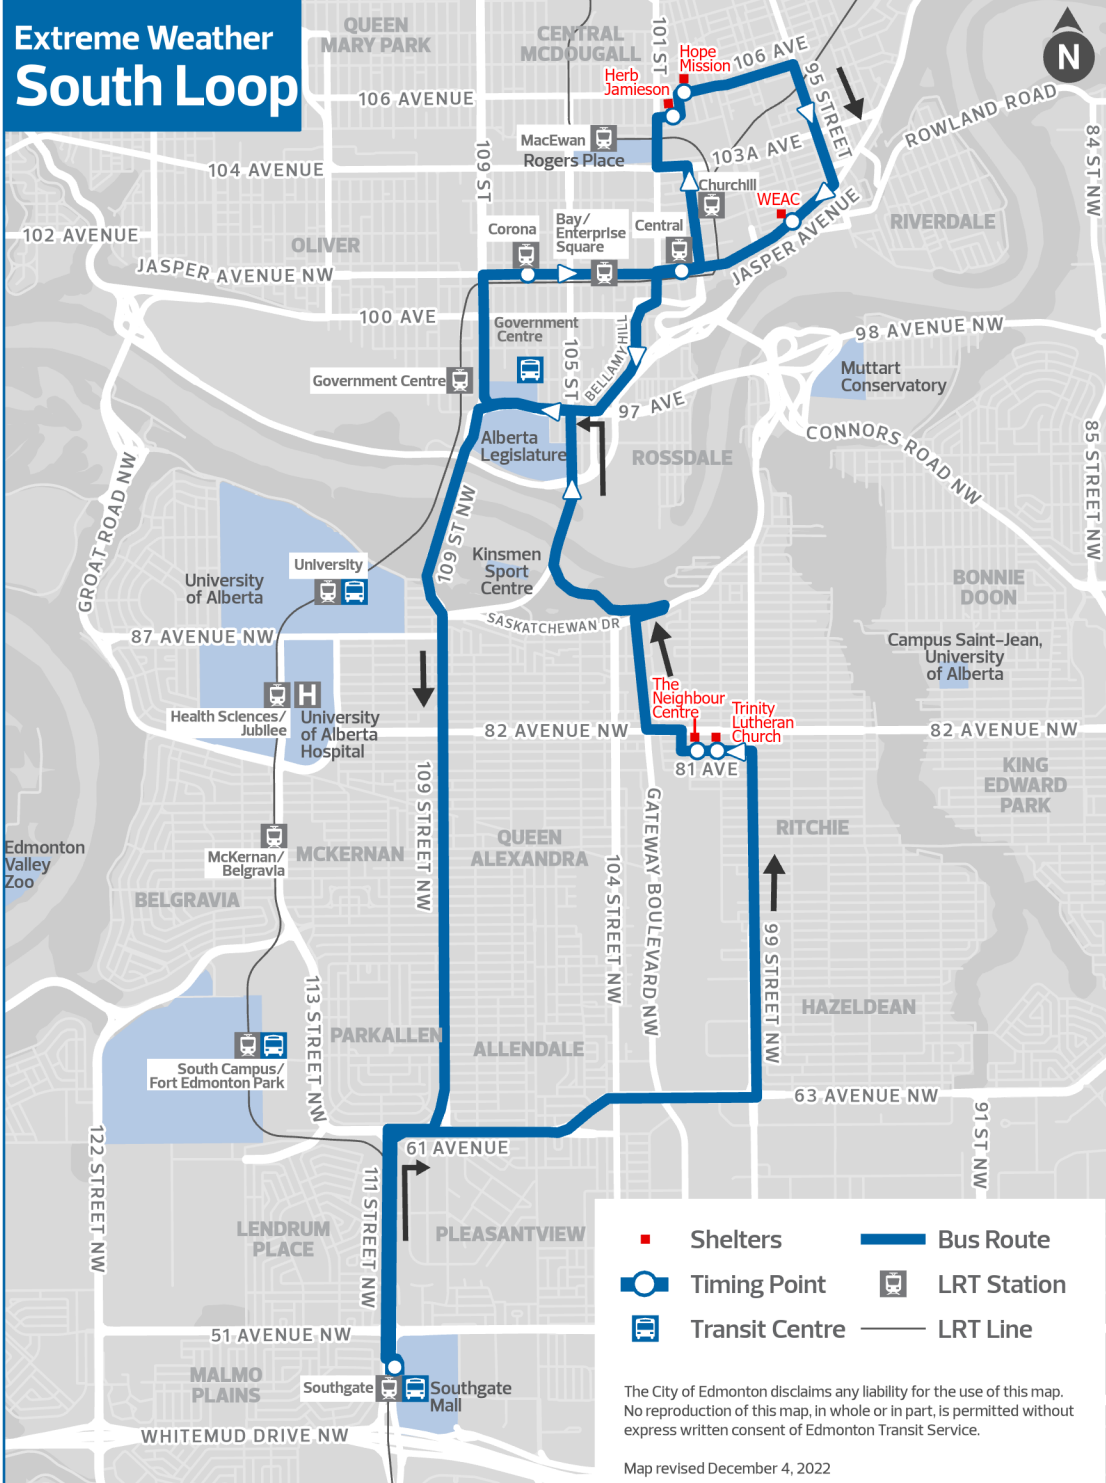

Extreme Weather South Loop

- Shelters
- Bus Route
- Timing Point
- LRT Station
- Transit Centre
- LRT Line

The City of Edmonton disclaims any liability for the use of this map. No reproduction of this map, in whole or in part, is permitted without express written consent of Edmonton Transit Service.