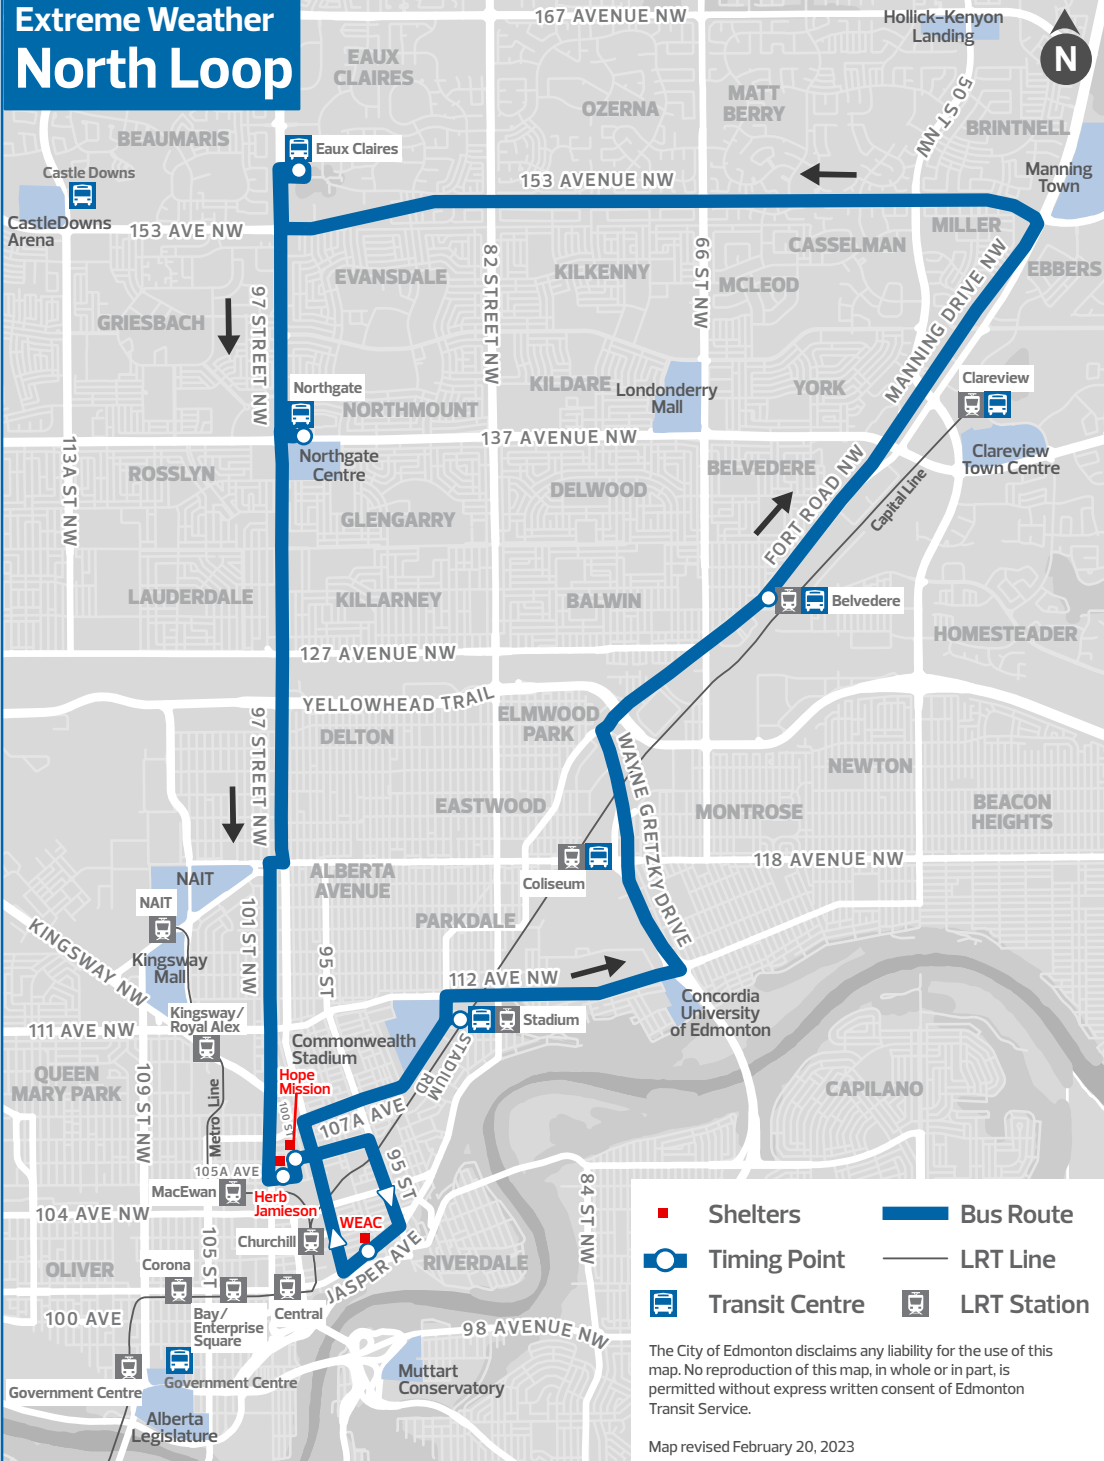

Extreme Weather North Loop

- Shelters
- Bus Route
- ⊙ Timing Point
- LRT Line
- 🚌 Transit Centre
- 🚊 LRT Station

The City of Edmonton disclaims any liability for the use of this map. No reproduction of this map, in whole or in part, is permitted without express written consent of Edmonton Transit Service.