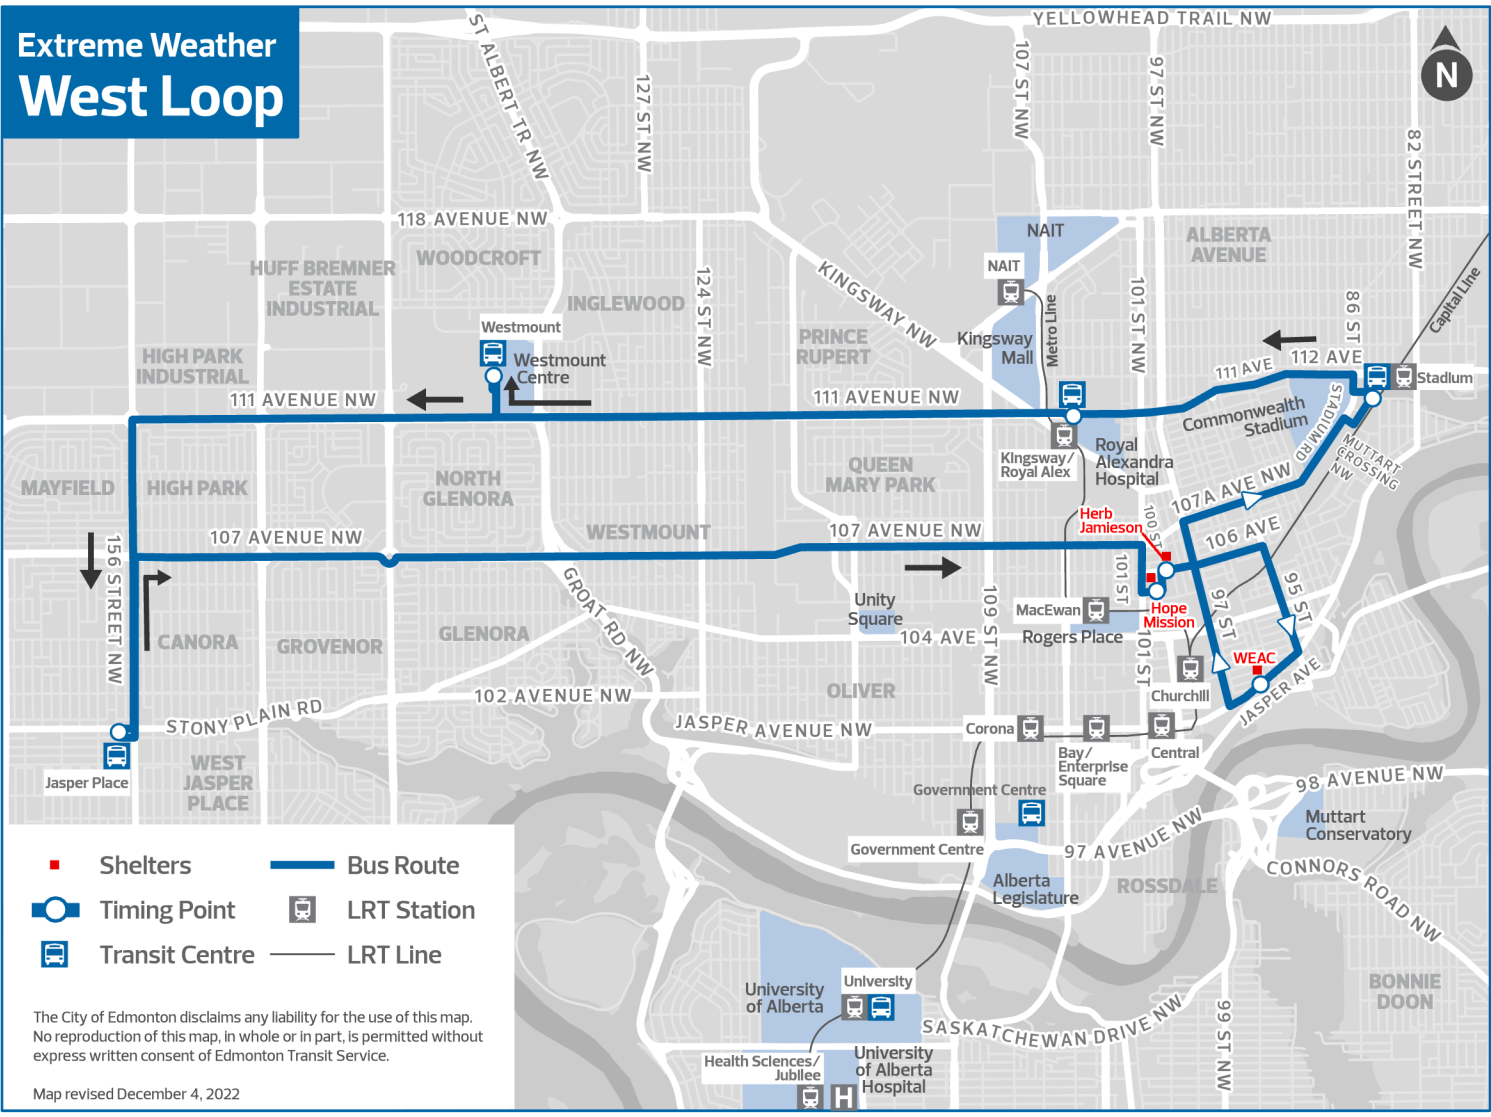

Extreme Weather West Loop

- Shelters
- Bus Route
- Timing Point
-  LRT Station
-  Transit Centre
- LRT Line

The City of Edmonton disclaims any liability for the use of this map. No reproduction of this map, in whole or in part, is permitted without express written consent of Edmonton Transit Service.

Map revised December 4, 2022