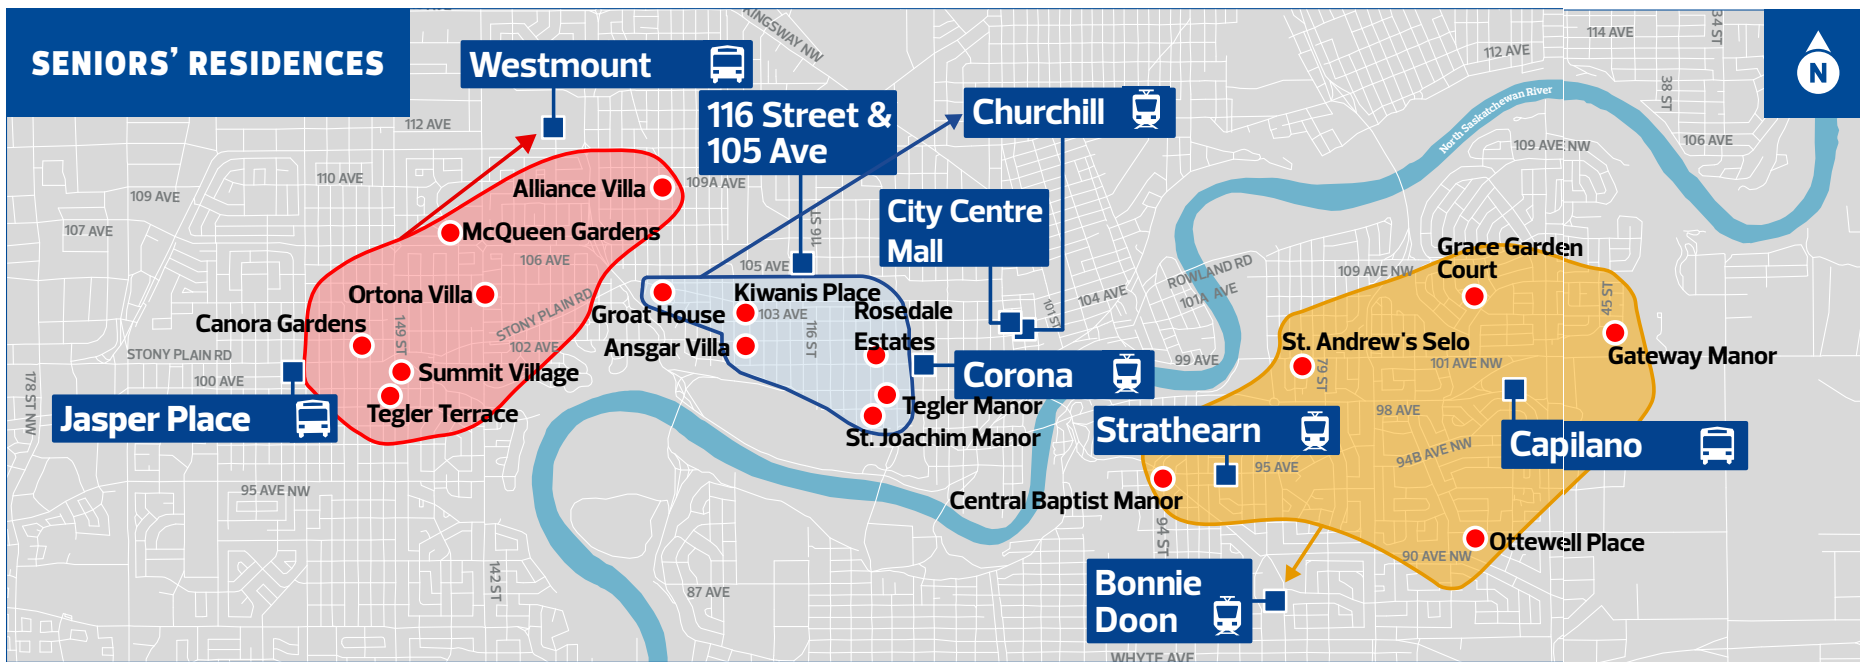

Seniors' Residences	Transit Hubs	Phone	Seniors' Residences	Transit Hubs	Phone	Seniors' Residences	Transit Hubs	Phone
+ Alliance Villa (12620 109 Avenue) + Canora Gardens (10160 151 Street) + McQueen Gardens (14311 McQueen Road) + Ortona Village (10421 142 Street) + Summit Village (10041 149 Street) + Tegler Terrace (9918 149 Street)	+ Jasper Place Transit Centre + Westmount Transit Centre	☑ ☑	+ Ansgar Villa (10170 120 Street) + Kiwanis Place (10330 120 Street) + Rosedale Estates (10101 111 Street) + Rosedale in the Park (10107 111 Street) + St. Joachim Manor (11020 99 Avenue) + Tegler Manor (9943 110 Street) + Groat House (12627 Stony Plain Road)	+ 116 Street & Jasper Avenue + Corona LRT Station (connect to Capital/Metro Line LRT) + Churchill LRT Stop (connect to Valley Line LRT) + 102a Avenue (City Centre Mall)	⊗ ☑ ⊗ ⊗	+ Central Baptist Manor (9403 95 Avenue) + Gateway Manor (4215 102 Avenue) + Grace Garden Court (6303 104 Avenue) + Ottewell Place (6207 92 Avenue) + St. Andrew's Selo (8025 101 Avenue)	+ Bonnie Doon LRT Stop (connect to Valley Line LRT) + Capilano Transit Centre + Strathearn LRT Stop (connect to Valley Line LRT) + Edmonton Public Library (Idylwyde Branch)	⊗ ☑ ⊗ ☑

No phone available ⊗
Phone available ☑