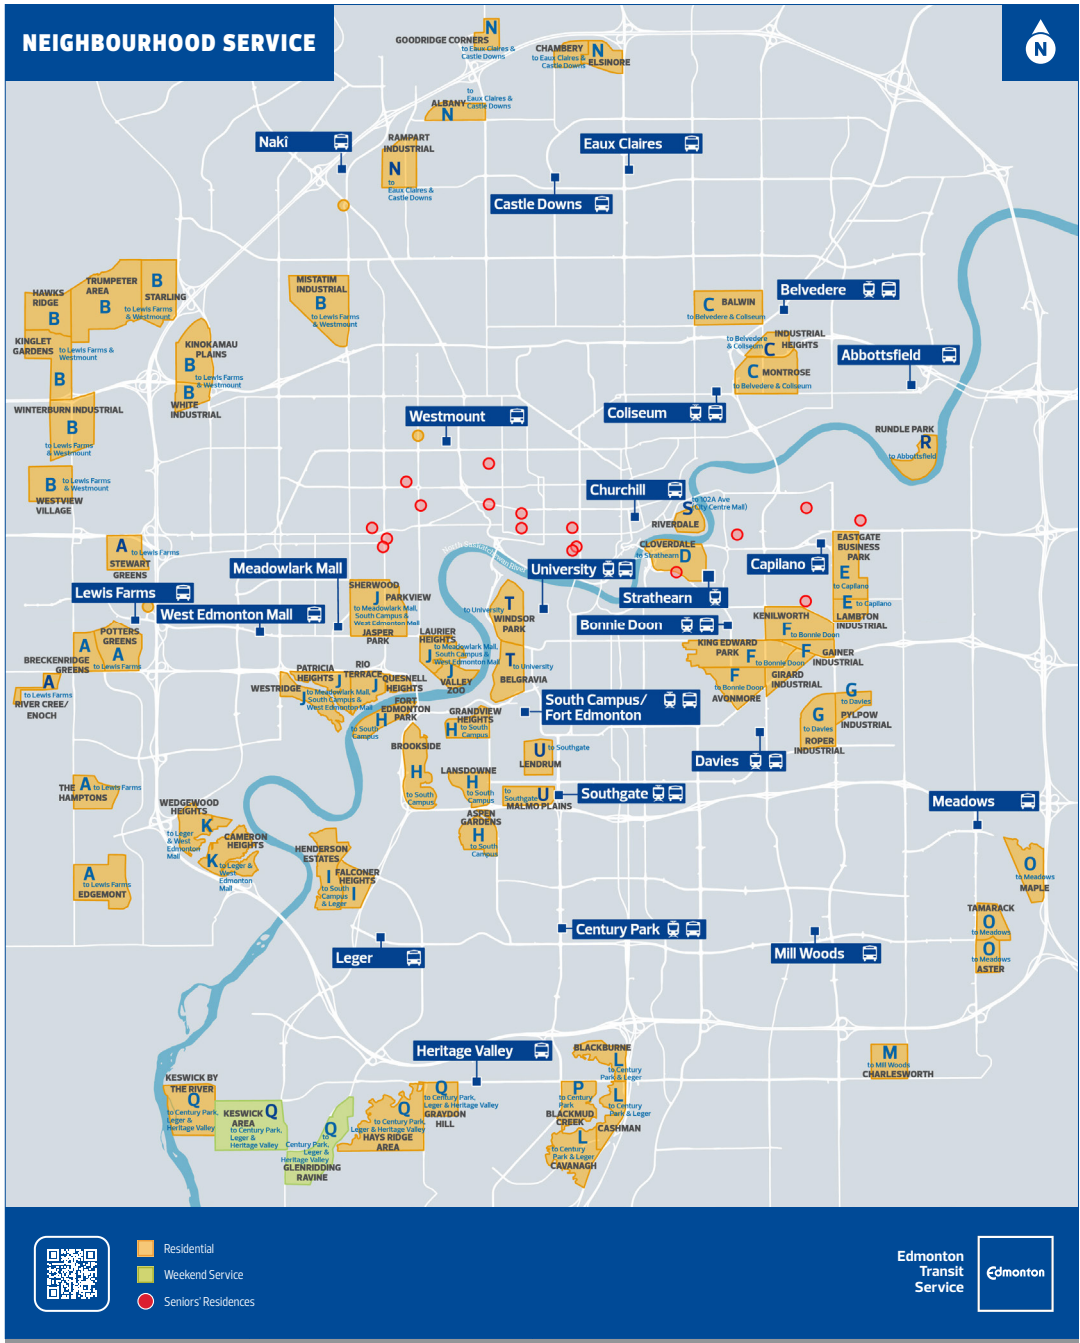

Note: In fairness to other riders, your account may be suspended if you cancel late or do not show up for your bookings too many times.

BOOKING A TRIP

Zone	Transit Hub(s)	Phone	Neighbourhood
A	Lewis Farms Transit Centre	☑	<ul style="list-style-type: none"> Breckenridge Greens Edgemont (portion) Potter Greens Stewart Greens The Hamptons (Hope Road) River Cree / Enoch
B	Westmount Transit Centre Lewis Farms Transit Centre	☑ ☑	<ul style="list-style-type: none"> Hawks Ridge Kinokamau Plains Industrial (portion) Mistatim Industrial (portion) Starling Trumpeter Westview Village Winterburn Industrial (portion)
C	Coliseum Transit Centre/LRT Station Belvedere Transit Centre/LRT	☑ ☑	<ul style="list-style-type: none"> Balwin Montrose Industrial Heights
D	Strathearn LRT Stop	☑	<ul style="list-style-type: none"> Cloverdale
E	Capilano Transit Centre	☑	<ul style="list-style-type: none"> Eastgate Business Park (portion)
F	Bonnie Doon LRT Stop	☑	<ul style="list-style-type: none"> Avonmore Gainer Industrial Girard Industrial Kenilworth King Edward Park
G	Davies Transit Centre/LRT Station	☑	<ul style="list-style-type: none"> Roper Industrial (portion) Weir Industrial (portion)
H	South Campus Transit Centre/ LRT Station	☑	<ul style="list-style-type: none"> Aspen Gardens Brookside Fort Edmonton Park Grandview Heights Landowne
I	Leger Transit Centre South Campus Transit Centre/LRT Station	☑ ☑	<ul style="list-style-type: none"> Leger Heights Henderson Estates
J	South Campus Transit Centre/ LRT Station Meadowlark Shopping Centre West Edmonton Mall Transit Centre	☑ ☑ ☑ ☑	<ul style="list-style-type: none"> Jasper Park Laurier Heights Parkview Quessnell Heights Rio Terrace Sherwood Valley Zoo Westridge
K	Leger Transit Centre West Edmonton Mall Transit Centre	☑ ☑	<ul style="list-style-type: none"> Cameron Heights Wedgewood Heights
L	Century Park Transit Centre/ LRT Station Leger Transit Centre	☑ ☑ ☑	<ul style="list-style-type: none"> Blackburne Cashman Cavanagh
M	Mill Woods Transit Centre	☑	<ul style="list-style-type: none"> The Hills at Charlesworth
N	Eaux Claires Transit Centre Castle Downs Transit Centre	☑ ☑	<ul style="list-style-type: none"> Albany Chambery Elsinore Northwest Police Campus Rampart Industrial
O	Meadows Transit Centre	☑	<ul style="list-style-type: none"> Aster Tamarack Maple
P	Century Park Transit Centre/LRT Station Heritage Valley Transit Centre	☑ ☑	<ul style="list-style-type: none"> Blackmud Creek
Q	Century Park Transit Centre/ LRT Station Leger Transit Centre Heritage Valley Transit Centre	☑ ☑ ☑ ☑	<ul style="list-style-type: none"> Glendriding Ravine Graydon Hill Hays Ridge Keswick
R	Abbottsfield Transit Centre	☑	<ul style="list-style-type: none"> Rundle Park
S	102A Ave (City Centre Mall) Churchill LRT Stop	☑	<ul style="list-style-type: none"> Riverdale
T	University Transit Centre	☑	<ul style="list-style-type: none"> Windsor Park Belgravia
U	Southgate Transit Centre	☑	<ul style="list-style-type: none"> Lendrum Malmo Plains