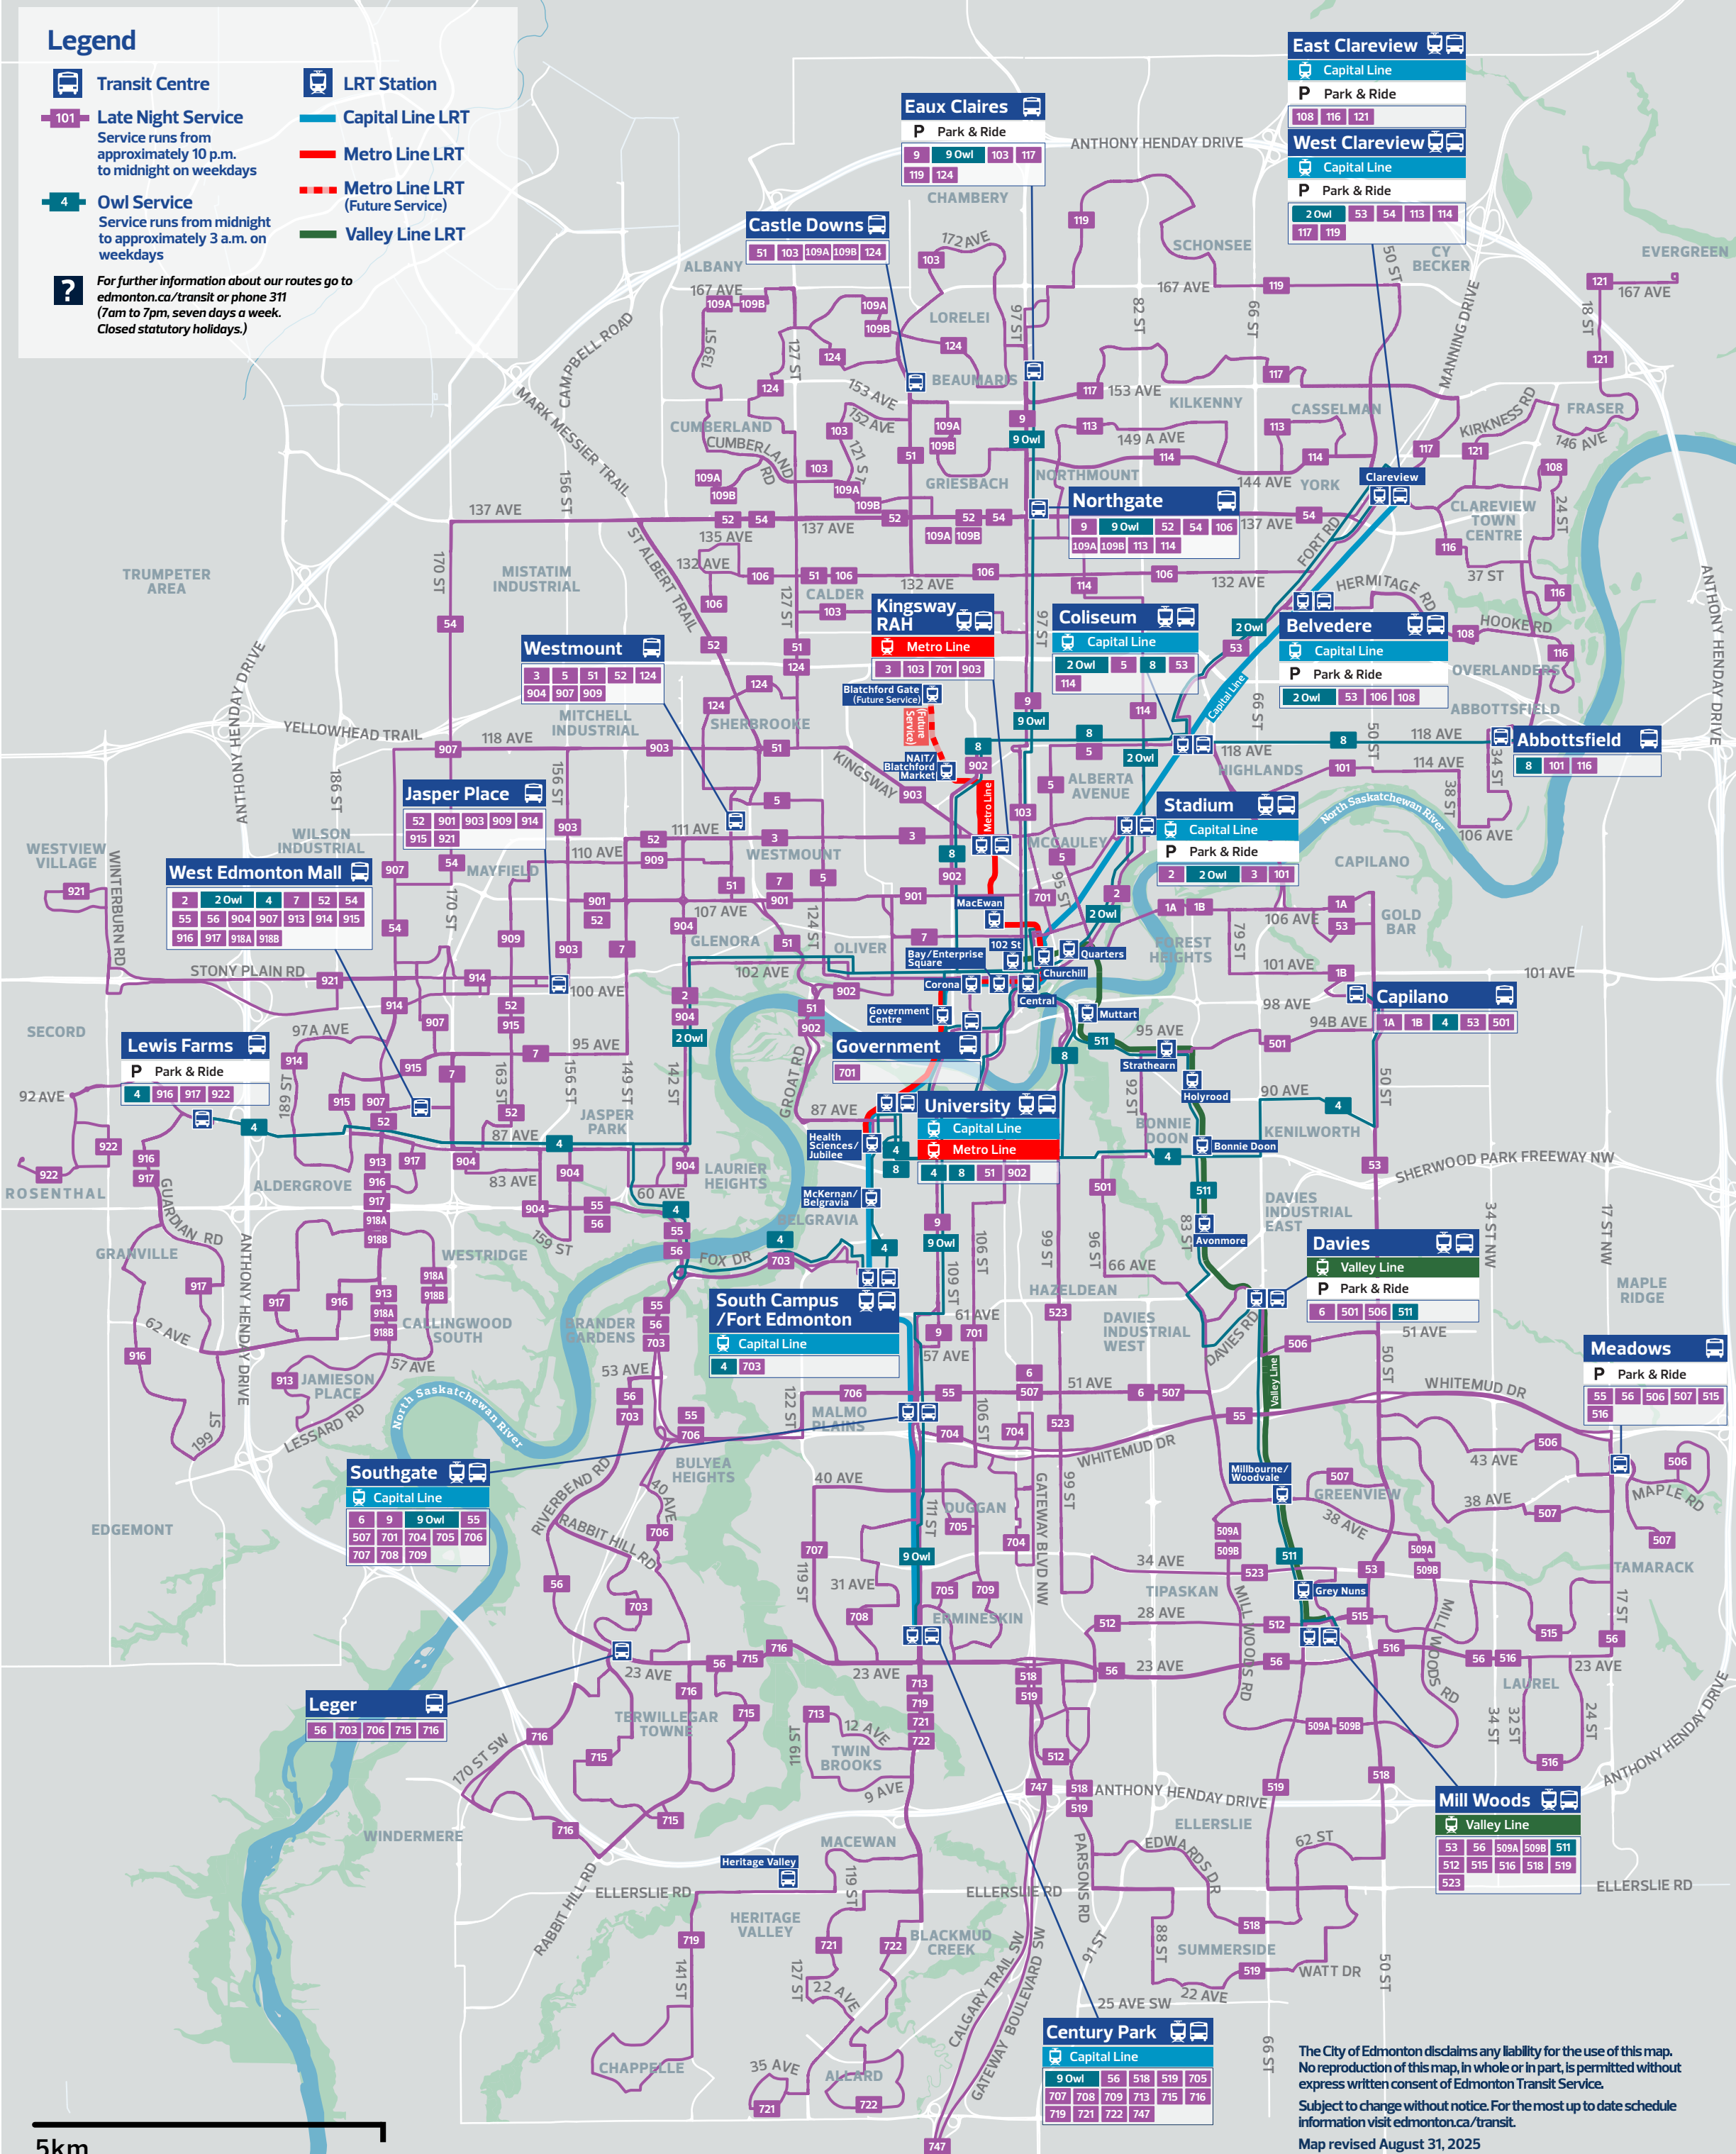

Late Night/Owl Map

Legend

- Transit Centre
- LRT Station
- 101** Late Night Service
Service runs from approximately 10 p.m. to midnight on weekdays
- 4** Owl Service
Service runs from midnight to approximately 3 a.m. on weekdays
- For further information about our routes go to edmonton.ca/transit or phone 311 (7am to 7pm, seven days a week. Closed statutory holidays.)
- Capital Line LRT
- Metro Line LRT
- Metro Line LRT (Future Service)
- Valley Line LRT

East Clareview

Capital Line
P Park & Ride
108 116 121

West Clareview

Capital Line
P Park & Ride
2 Owl 53 54 113 114
117 119

Eaux Claires

P Park & Ride
9 9 Owl 103 117
119 124

Castle Downs

51 103 109A 109B 124

Meadows

P Park & Ride
55 56 506 507 515
516

Southgate

Capital Line
6 9 9 Owl 55
507 701 704 705 706
707 708 709

Leger

56 703 706 715 716

Mill Woods

Valley Line
53 56 509A 509B 511
512 515 516 518 519
523

Century Park

Capital Line
9 Owl 56 518 519 705
707 708 709 713 715 716
719 721 722 747

The City of Edmonton disclaims any liability for the use of this map. No reproduction of this map, in whole or in part, is permitted without express written consent of Edmonton Transit Service. Subject to change without notice. For the most up to date schedule information visit edmonton.ca/transit. Map revised August 31, 2025 © Edmonton Transit Service