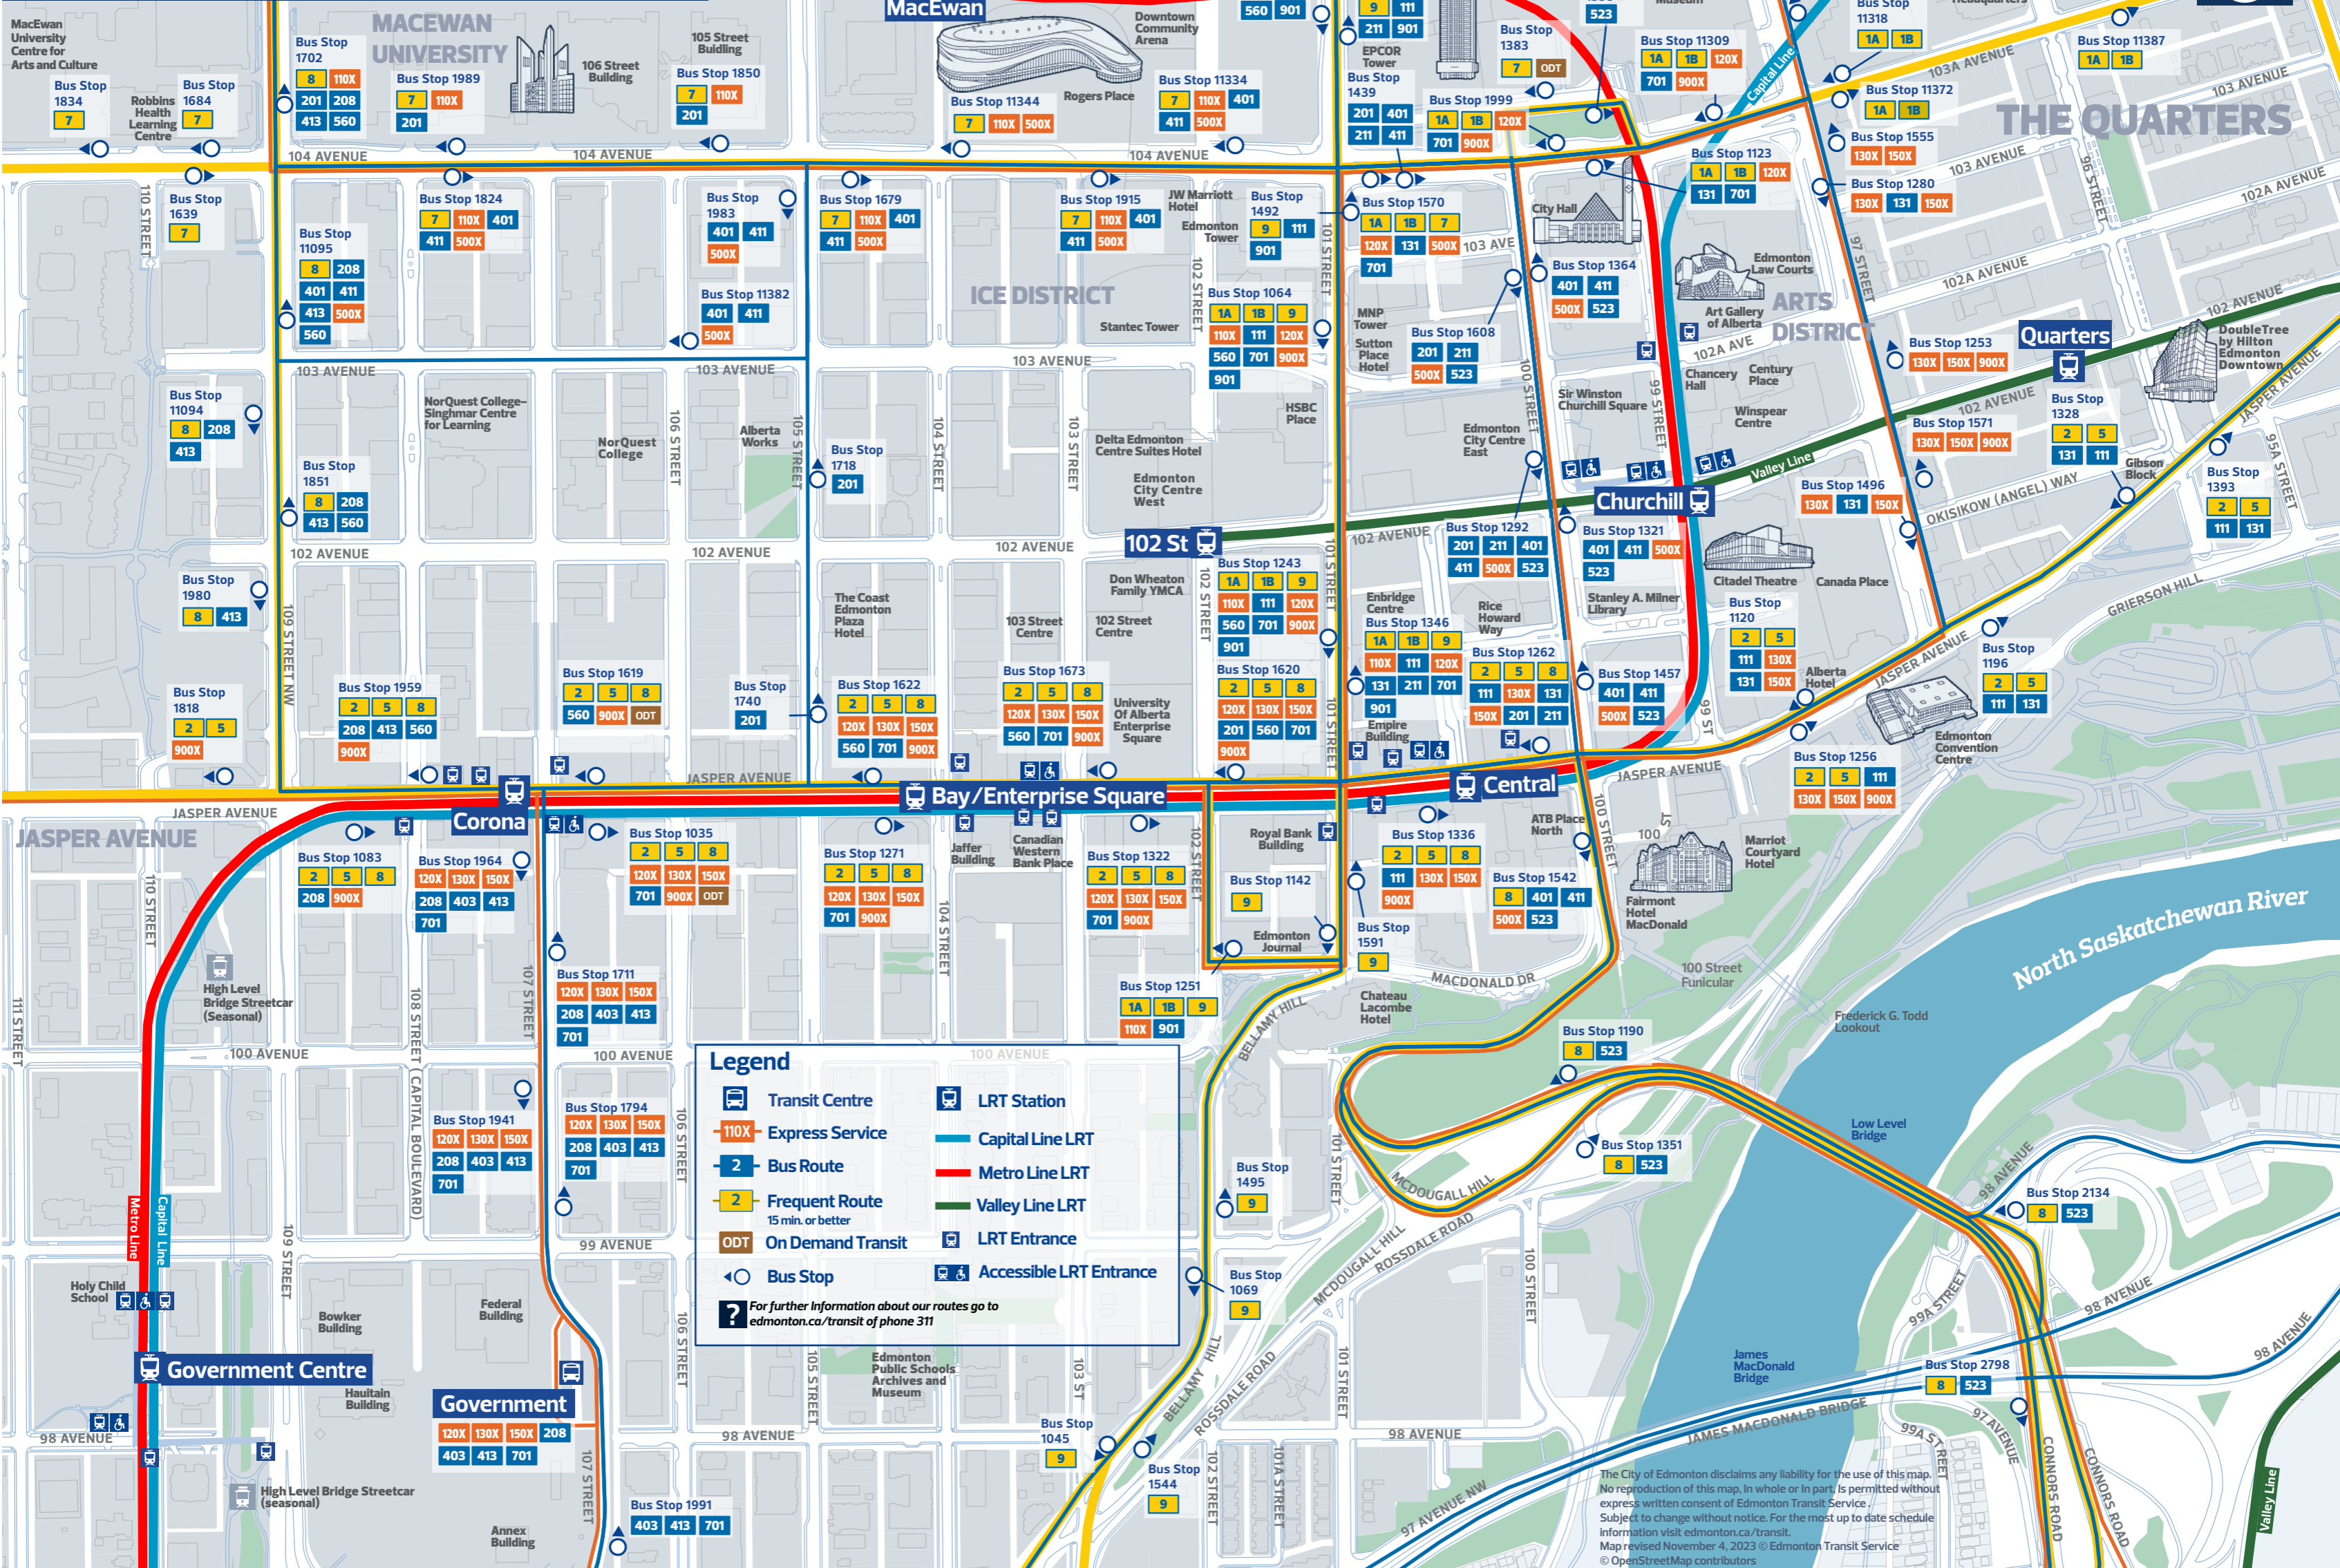

Downtown Map

MACEWAN UNIVERSITY

Bus Stop 1702: 8, 110X, 201, 208, 413, 560

Bus Stop 1989: 7, 110X, 201

Bus Stop 1850: 7, 110X, 201

Bus Stop 11344: 7, 110X, 500X

Bus Stop 11334: 7, 110X, 401, 411, 500X

MacEwan

Bus Stop 1019: 9, 111, 211, 901

Bus Stop 1358: 523

Bus Stop 11309: 1A, 1B, 120X, 701, 900X

Bus Stop 11372: 1A, 1B

Bus Stop 11387: 1A, 1B

THE QUARTERS

Bus Stop 1479: 120X, 130X, 150X, 701

Bus Stop 11372: 1A, 1B

Bus Stop 1555: 130X, 150X

Bus Stop 1280: 130X, 131, 150X

Bus Stop 1253: 130X, 150X, 900X

Bus Stop 1571: 130X, 150X, 900X

Bus Stop 1328: 2, 5, 131, 111

Bus Stop 1393: 2, 5, 111, 131

Arts District

Bus Stop 1123: 1A, 1B, 120X, 131, 701

Bus Stop 1253: 130X, 150X, 900X

Bus Stop 1571: 130X, 150X, 900X

Bus Stop 1496: 130X, 131, 150X

Bus Stop 1196: 2, 5, 111, 131

Bus Stop 1256: 2, 5, 111, 130X, 150X, 900X

Bus Stop 1196: 2, 5, 111, 131

ICE DISTRICT