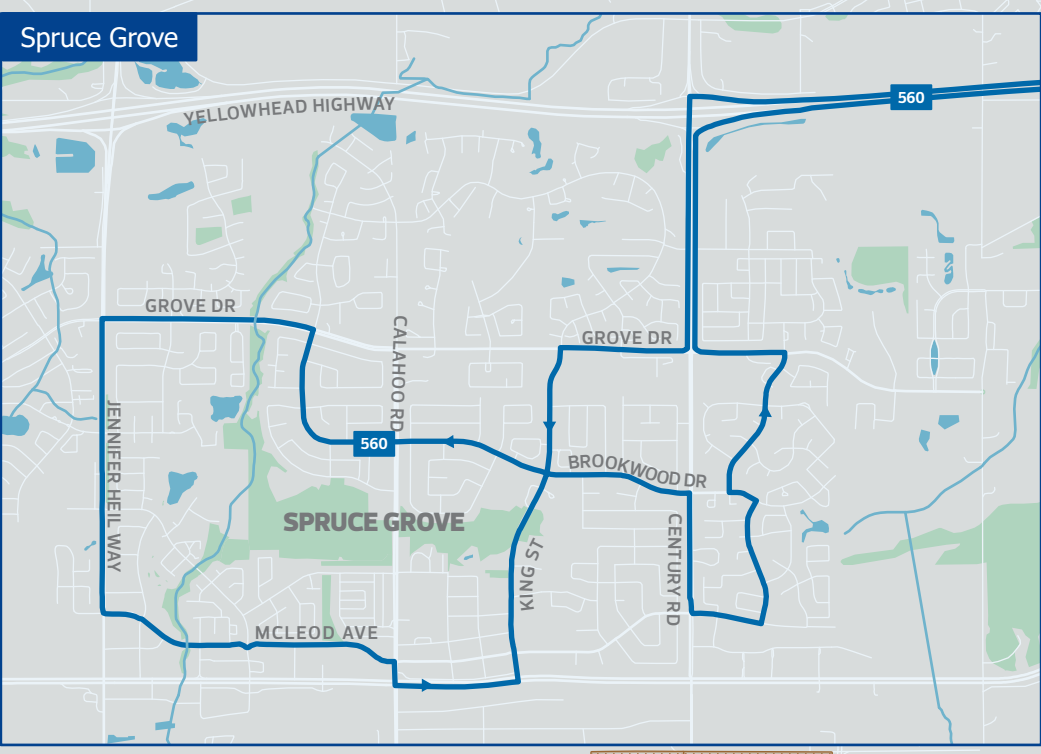

Day Map

Edmonton
Transit Service

Edmonton

- LRT Station
- Capital Line LRT
- Metro Line LRT
- Metro Line LRT (Future Service)
- Valley Line LRT
- Rapid Route
- Hospital
- Transit Centre
- Bus Route
- Frequent Route
  15 min. or better most times of the day
- Express Service
  Bus with limited stops on its route
- ODT
  On Demand Transit Hub
- ODT
  On Demand Transit Service Area

For more information about our routes call 311, or visit edmonton.ca/transit

Map current as of February 2, 2025

Service Area	Hub
A	Lewis Farms Transit Centre
B	Westmount Transit Centre, Lewis Farms Transit Centre
C	Coliseum Transit Centre/LRT Station, Belvedere Transit Centre/LRT Station
D	Strathearn LRT Station
E	Capilano Transit Centre
F	Bonnie Doon LRT Station
G	Davies Transit Centre/LRT Station
H	South Campus Transit Centre/LRT Station
I	Leger Transit Centre, South Campus Transit/LRT Station
J	South Campus Transit Centre/LRT Station, West Edmonton Mall, Meadowlark Shopping Centre
K	Leger Transit Centre, West Edmonton Mall
L	Century Park Transit Centre/LRT Station, Leger Transit Centre
M	Mill Woods Transit Centre/LRT Station
O	Eaux Claires Transit Centre, Castle Downs Transit Centre
P	Meadows Transit Centre
Q	Century Park Transit Centre/LRT Station, Leger Transit Centre, Heritage Valley Transit Centre
R	Abbottsville Transit Centre