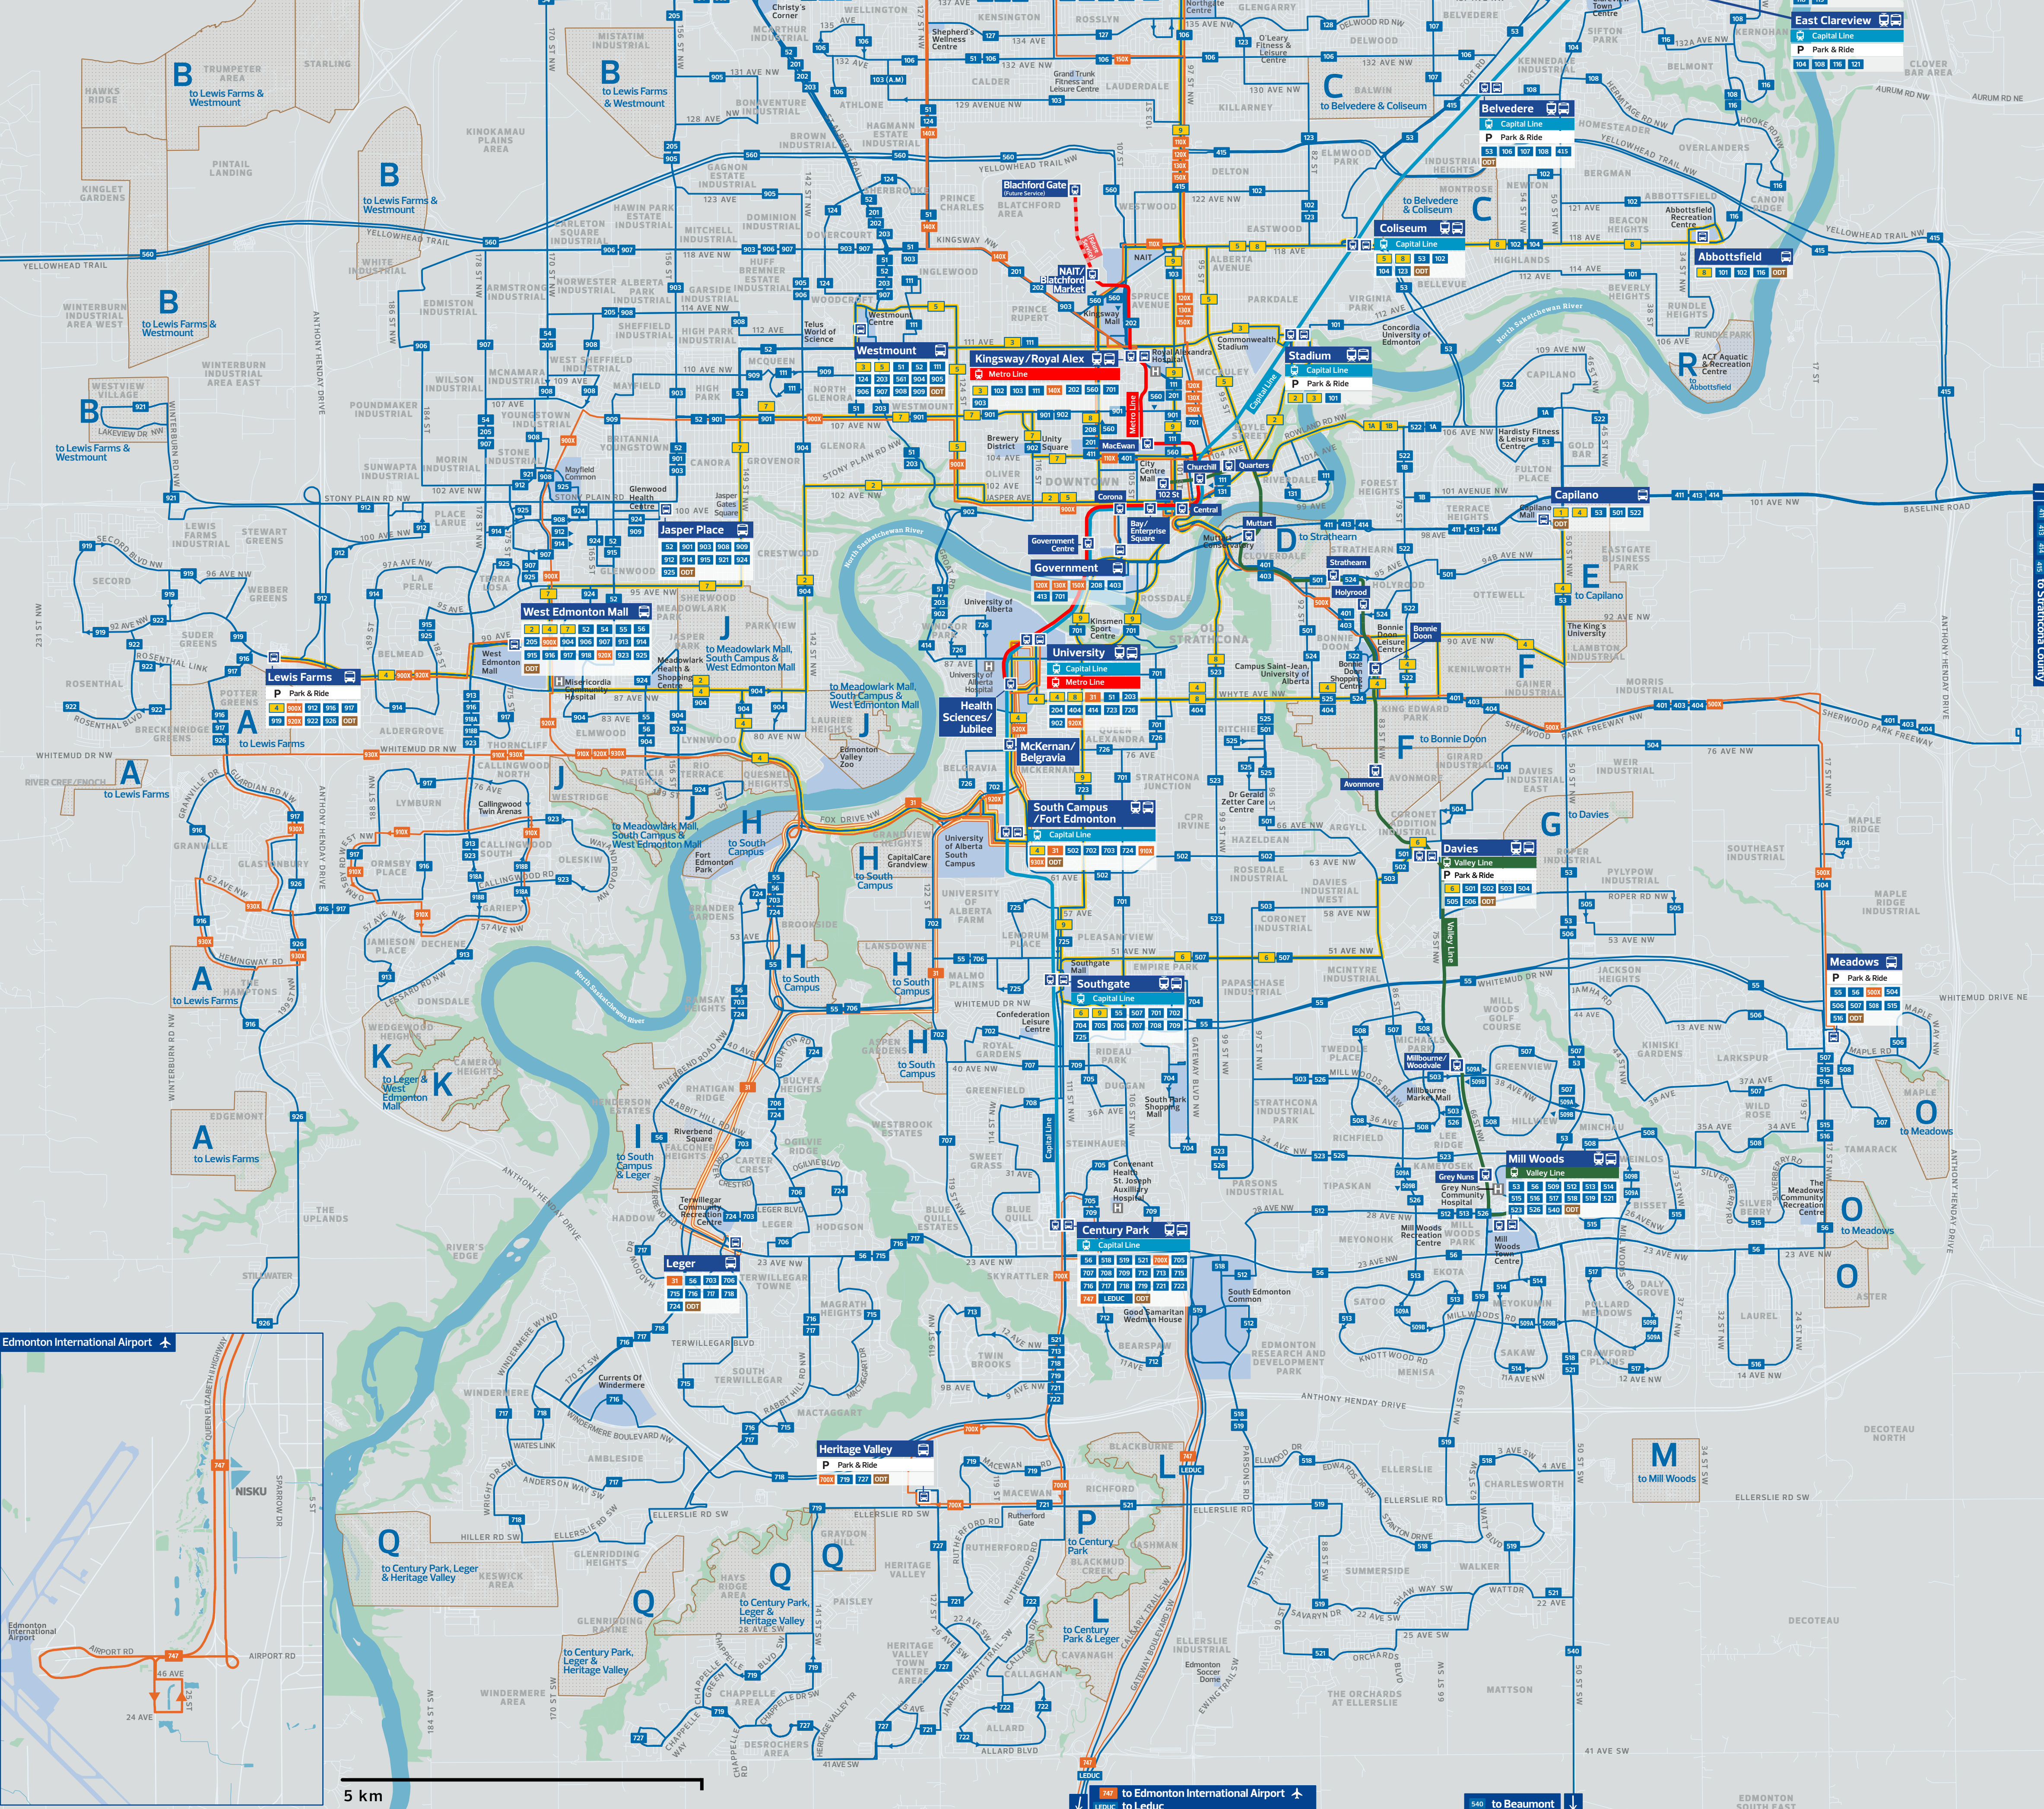

Day Map

Edmonton
Transit Service

Edmonton

- LRT Station
- Capital Line LRT
- Metro Line LRT
- Metro Line LRT (Future Service)
- Valley Line LRT
- Rapid Route
- Hospital
- Transit Centre
- Bus Route
- Frequent Route
  15 min. or better most times of the day
- Express Service
  Bus with limited stops on its route
- ODT
  On Demand Transit Hub
- ODT
  On Demand Transit Service Area

For more information about our routes call 311, or visit edmonton.ca/transit

Map current as of February 2, 2025

Service Area	Hub
A	Lewis Farms Transit Centre
B	Westmount Transit Centre, Lewis Farms Transit Centre
C	Coliseum Transit Centre/LRT Station, Belvedere Transit Centre/LRT Station
D	Strathearn LRT Station
E	Capilano Transit Centre
F	Bonnie Doon LRT Station
G	Davies Transit Centre/LRT Station
H	South Campus Transit Centre/LRT Station
I	Leger Transit Centre, South Campus Transit/LRT Station
J	South Campus Transit Centre/LRT Station, West Edmonton Mall, Meadowlark Shopping Centre
K	Leger Transit Centre, West Edmonton Mall
L	Century Park Transit Centre/LRT Station, Leger Transit Centre
M	Mill Woods Transit Centre/LRT Station
O	Eaux Claires Transit Centre, Castle Downs Transit Centre
P	Meadows Transit Centre
Q	Century Park Transit Centre/LRT Station, Leger Transit Centre, Heritage Valley Transit Centre
R	Abbottsville Transit Centre