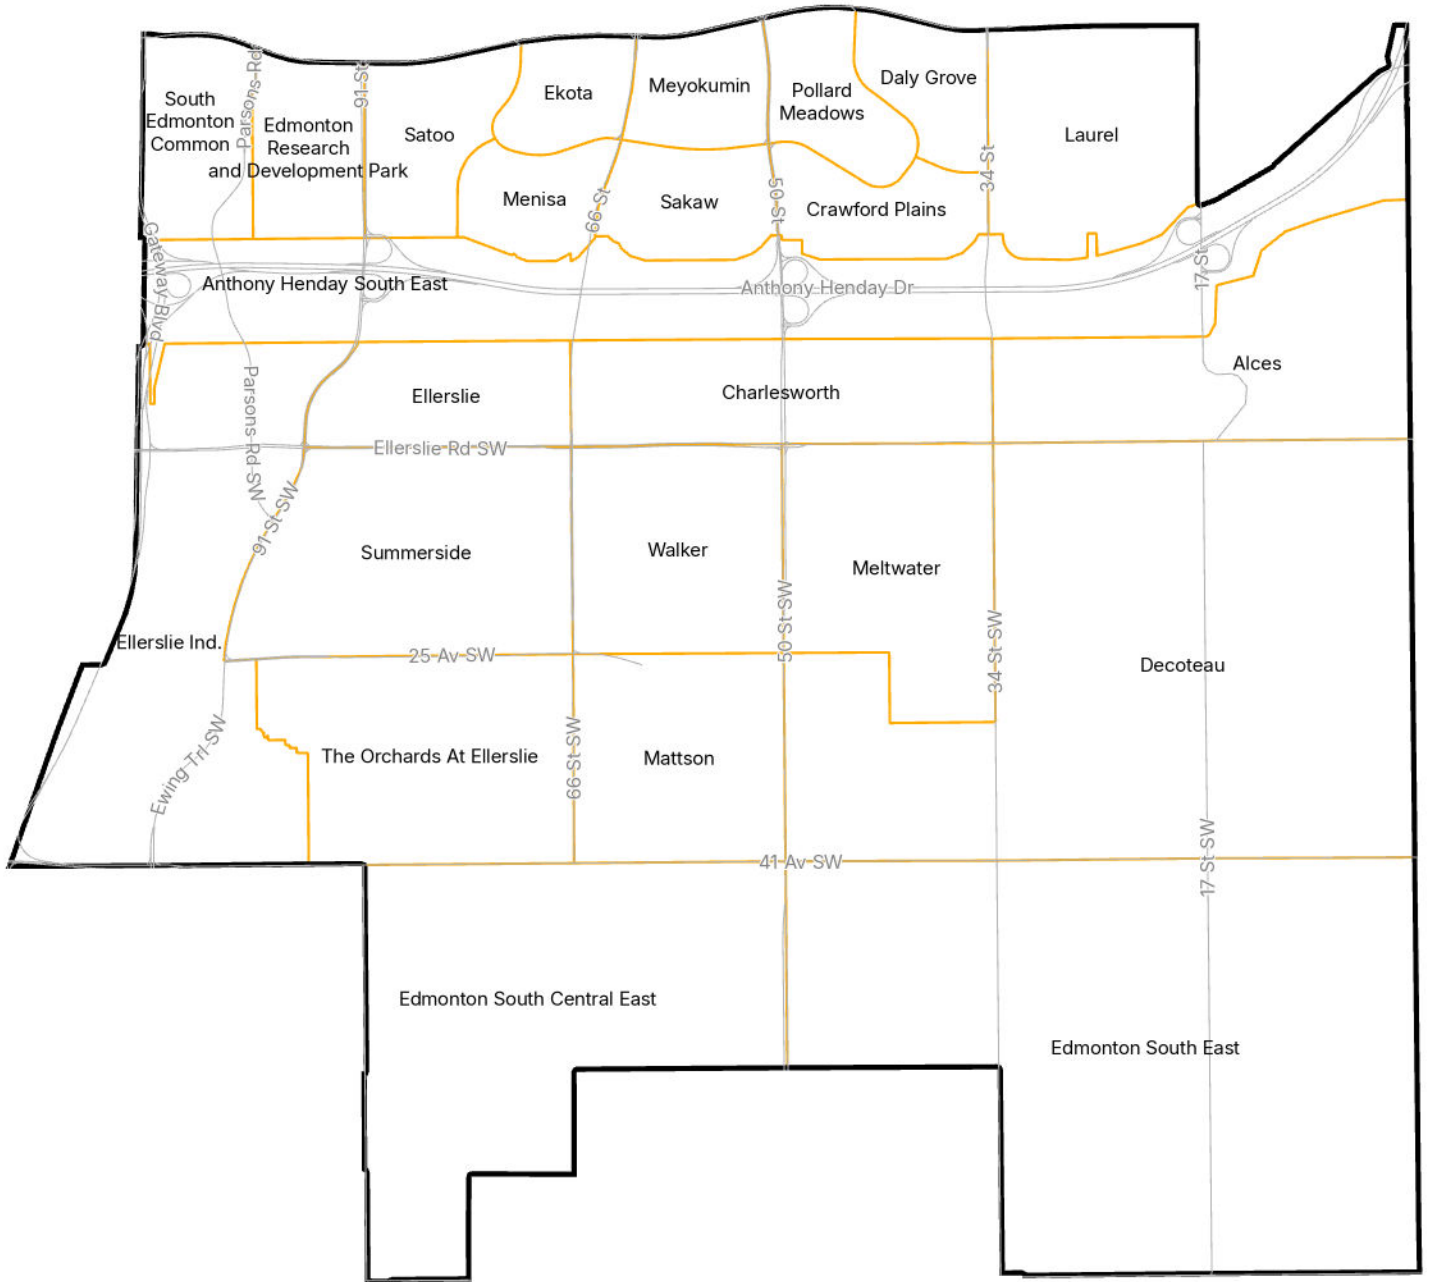

Edmonton Public School Board

Ward I

Map compiled by:
Edmonton Elections, City of Edmonton

The City of Edmonton disclaims any liability for the use of this map.

Map Revised: April 30, 2025

Legend

 Neighbourhood Boundary

EDMONTON PUBLIC SCHOOLS

WARD BOUNDARIES IN EFFECT FOR
2025 EDMONTON ELECTION