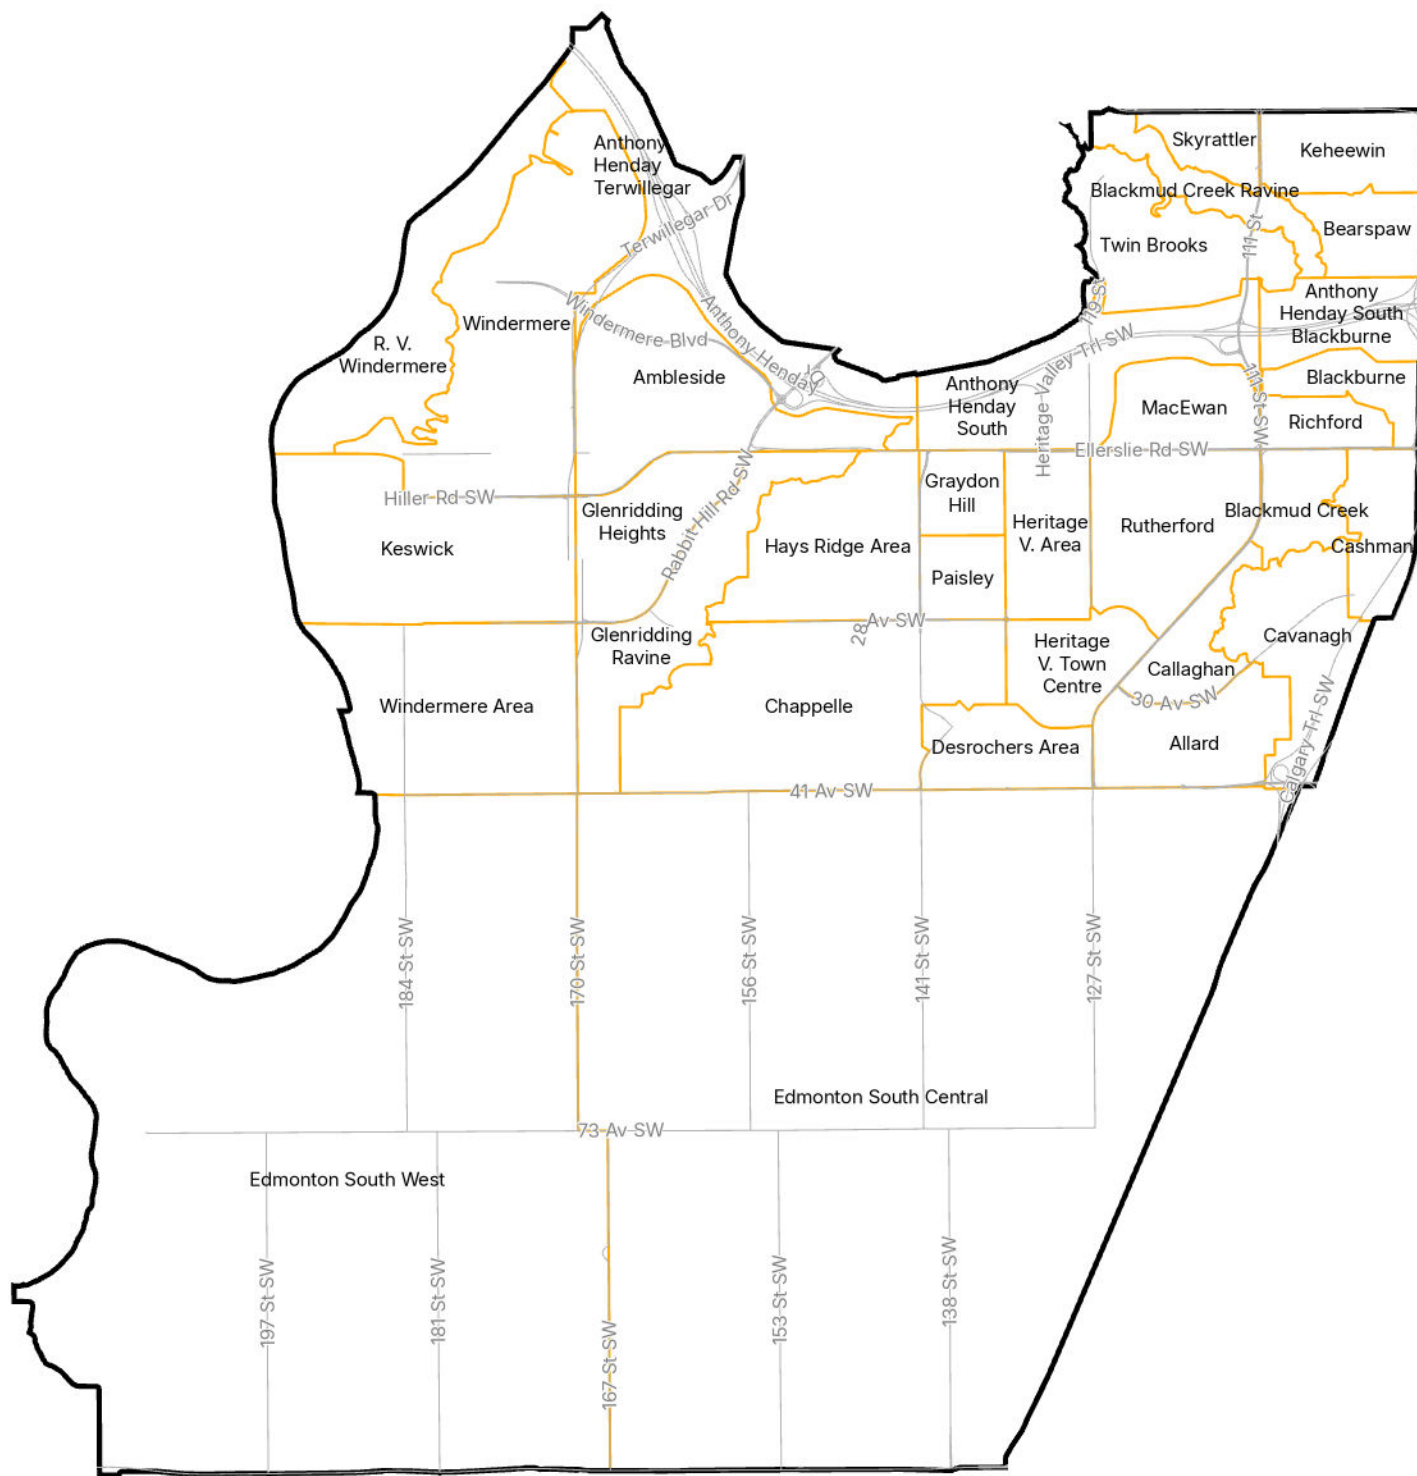

Ward H

Map compiled by:
Edmonton Elections, City of Edmonton

The City of Edmonton disclaims any liability for the use of this map.

Map Revised: April 30, 2025

Legend

 Neighbourhood Boundary

WARD BOUNDARIES IN EFFECT FOR
2025 EDMONTON ELECTION