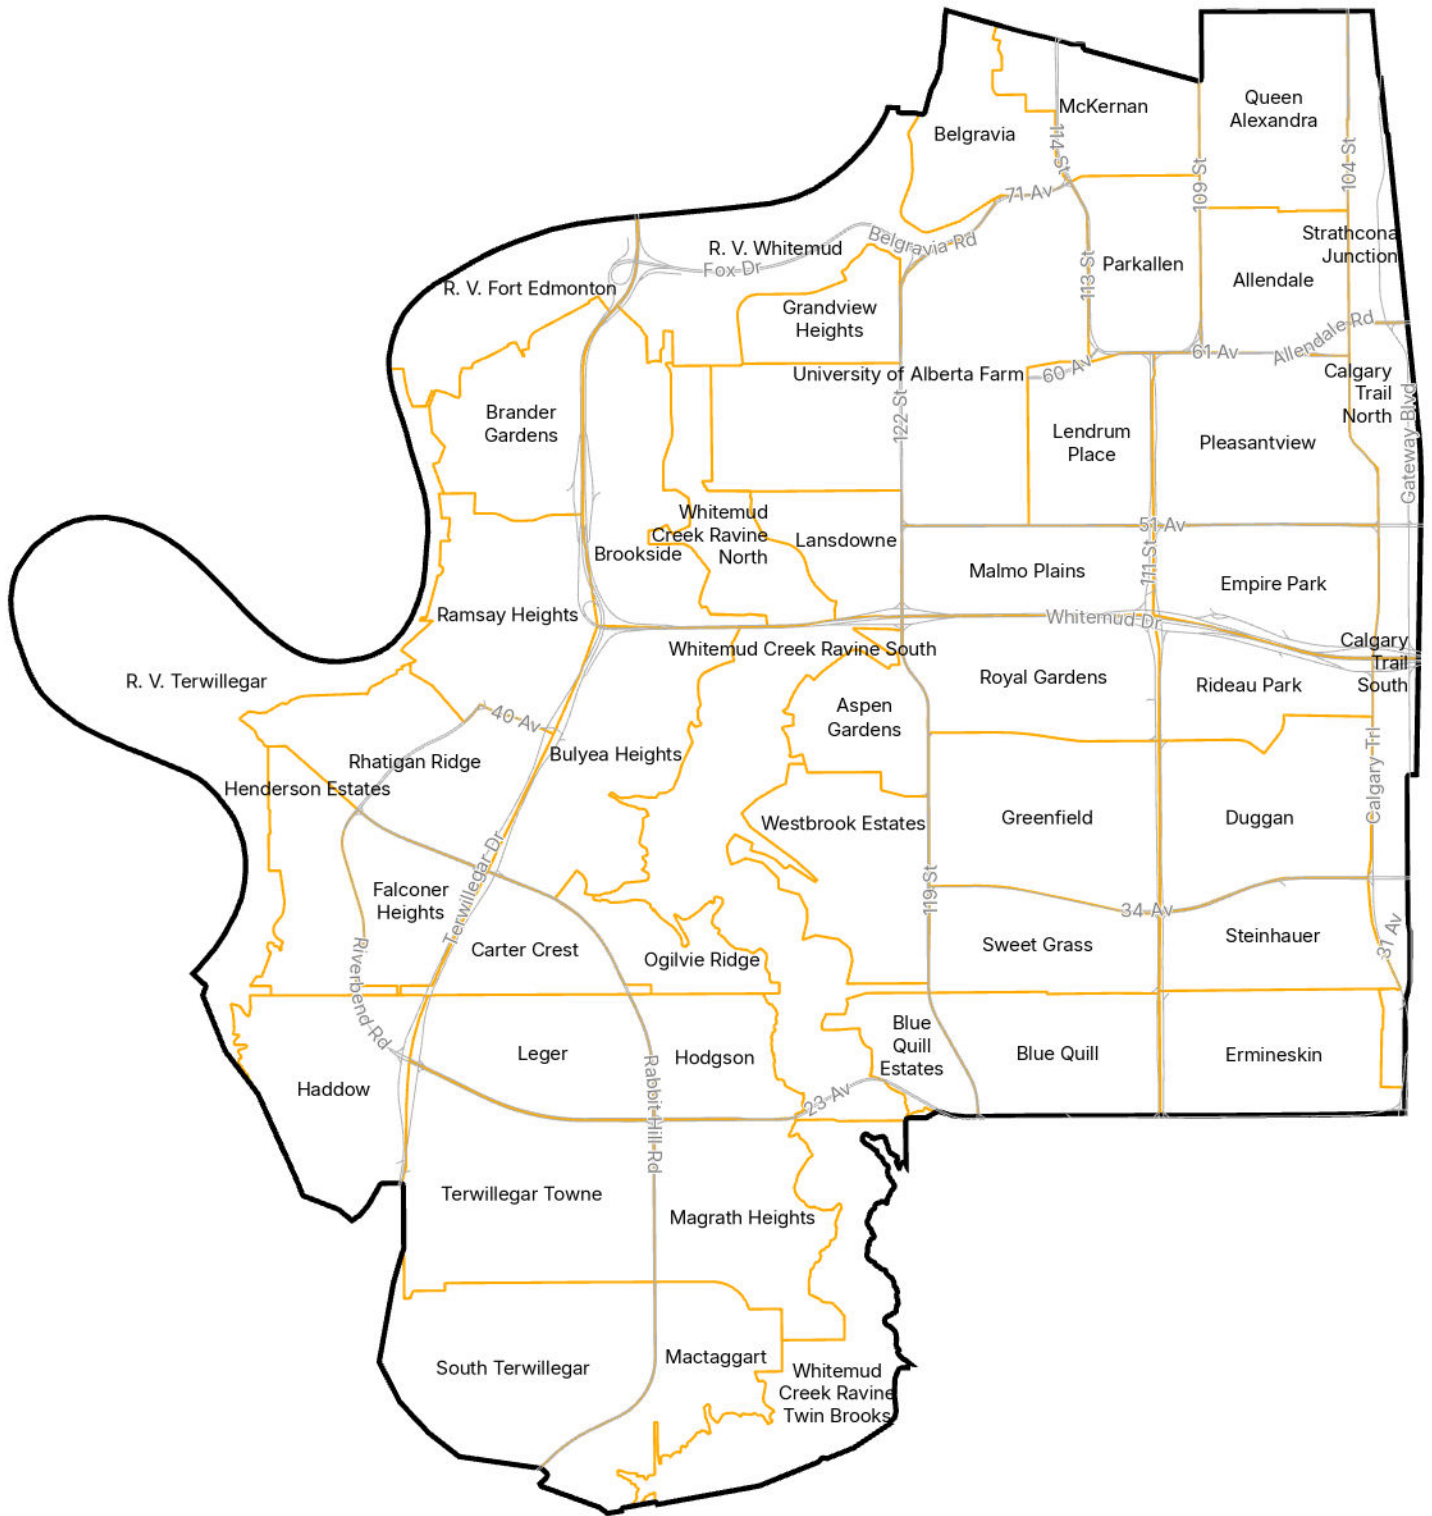

Ward F

Map compiled by:
Edmonton Elections, City of Edmonton

The City of Edmonton disclaims any
liability for the use of this map.

Map Revised: April 30, 2025

Legend

 Neighbourhood Boundary

WARD BOUNDARIES IN EFFECT FOR
2025 EDMONTON ELECTION