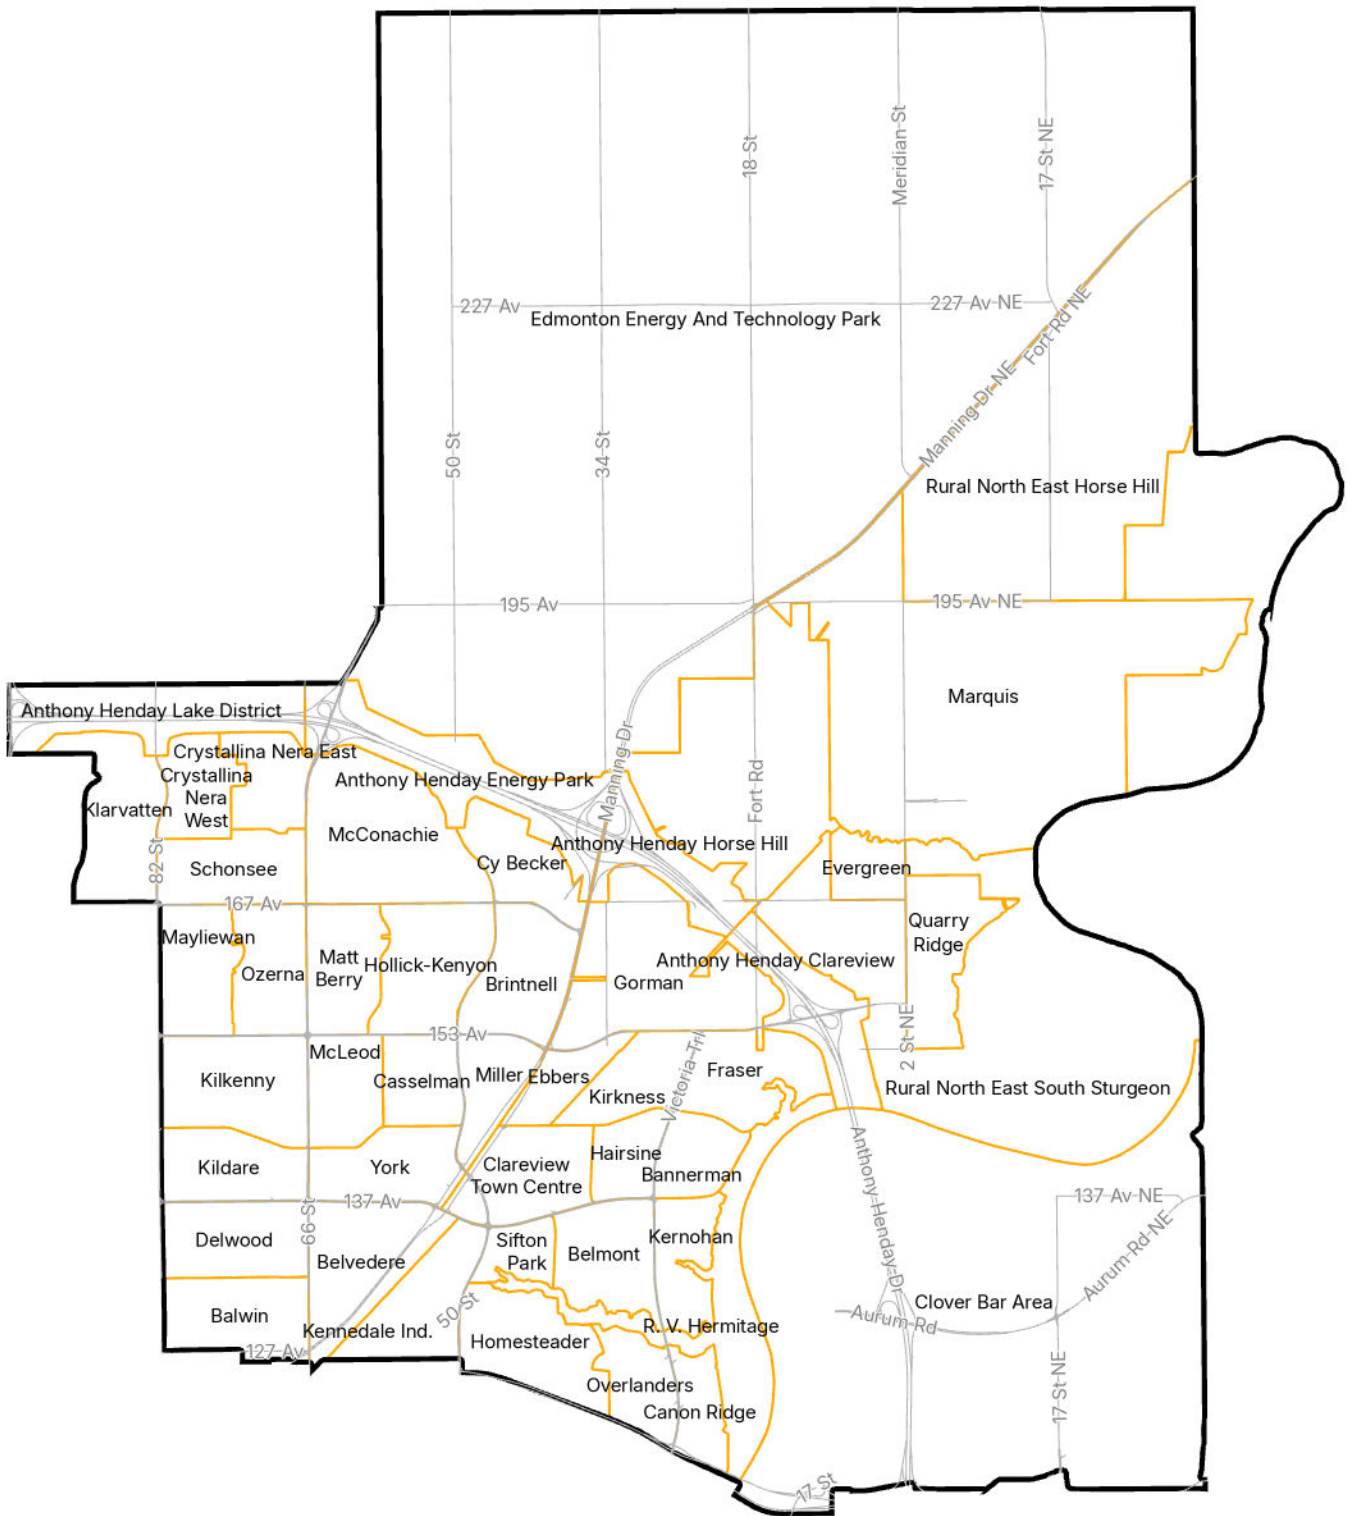

Ward B

Map compiled by:
Edmonton Elections, City of Edmonton

The City of Edmonton disclaims any liability for the use of this map.

Map Revised: April 30, 2025

Legend

 Neighbourhood Boundary

EDMONTON PUBLIC SCHOOLS

WARD BOUNDARIES IN EFFECT FOR
2025 EDMONTON ELECTION