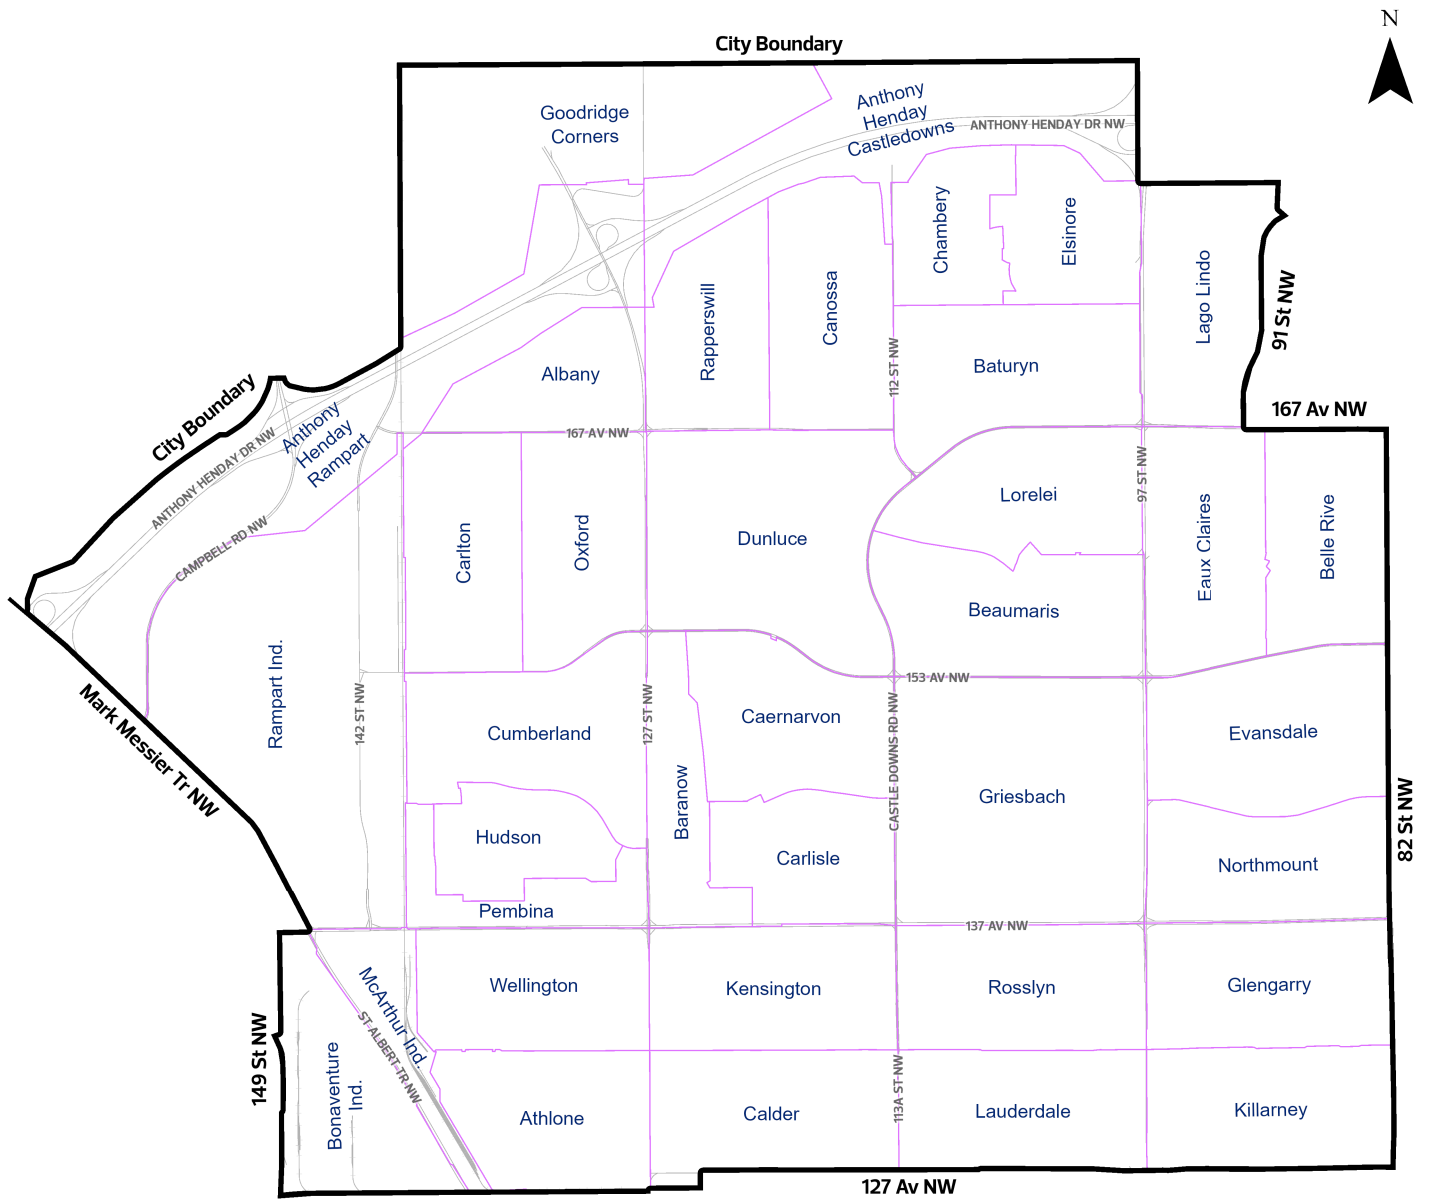

Ward A

LEGEND

-  Neighbourhood Boundary
-  Ind. Industrial

**WARD BOUNDARIES IN EFFECT FOR
2021 EDMONTON ELECTION**