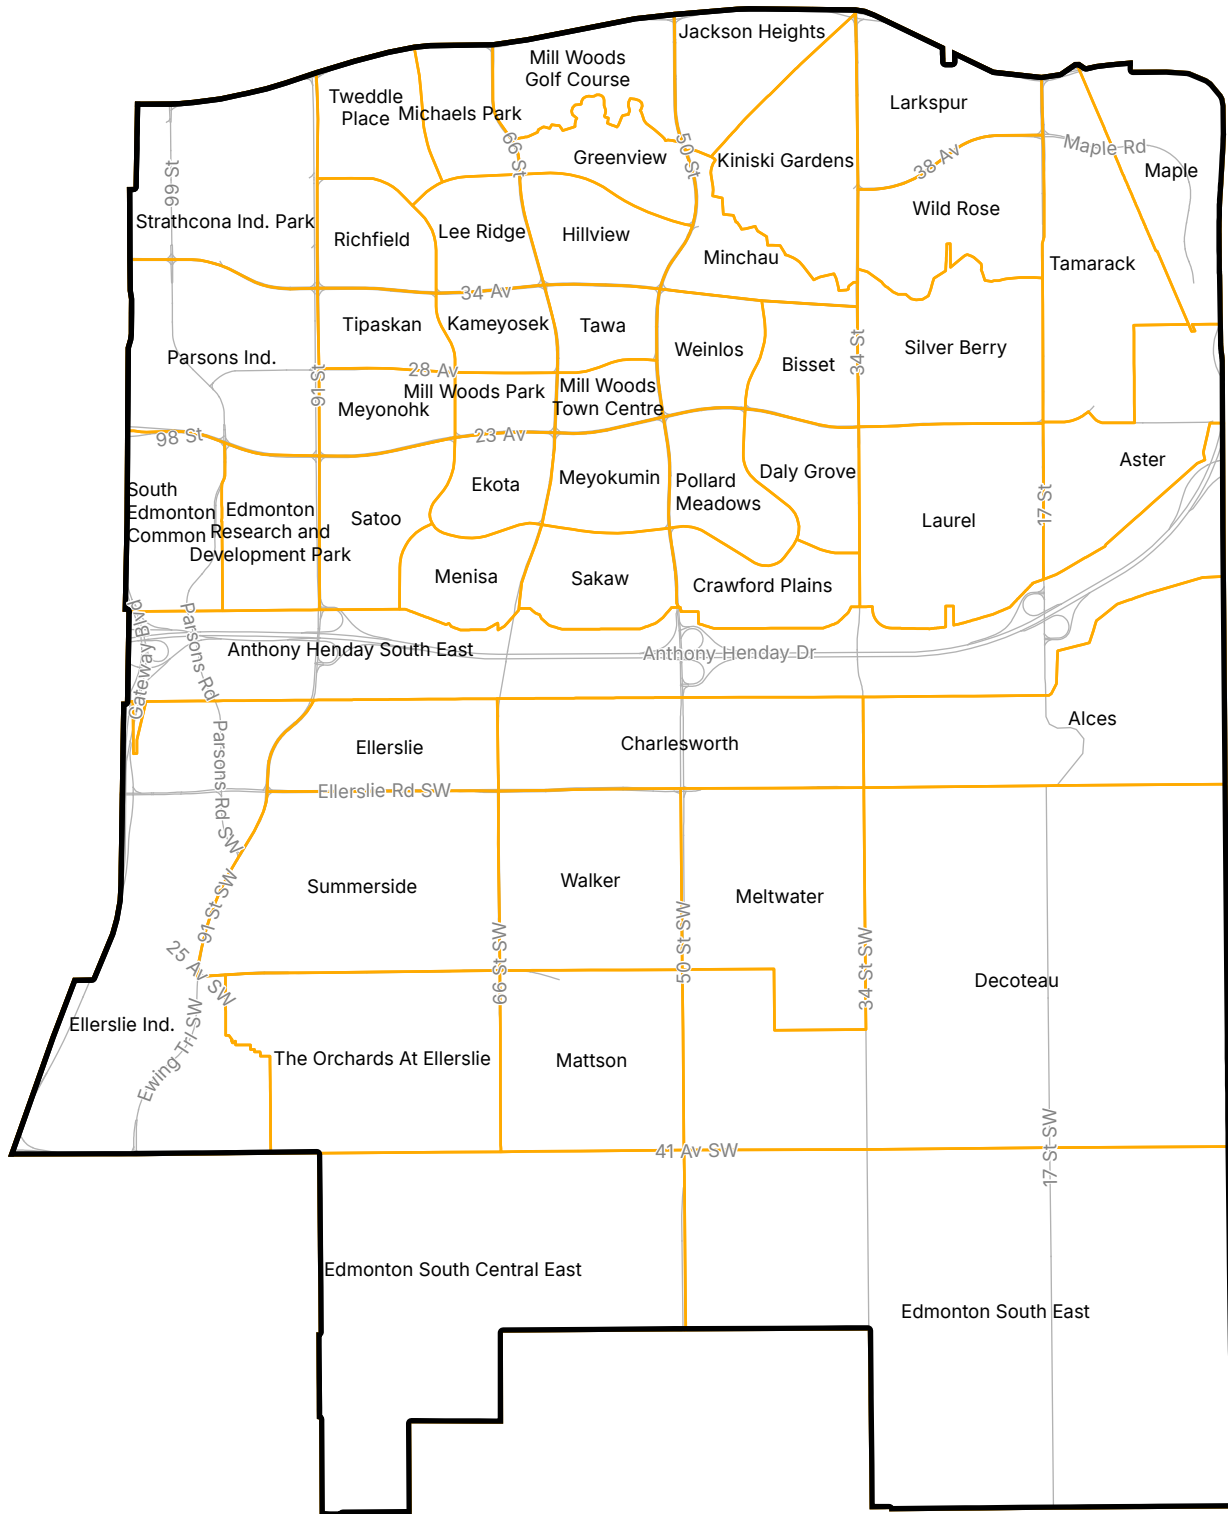

Edmonton Catholic Separate School Division

Ward 77

Map compiled by:
Edmonton Elections, City of Edmonton

The City of Edmonton disclaims any liability for the use of this map.

Map Revised: April 29, 2025

Legend

Neighbourhood Boundary

WARD BOUNDARIES IN EFFECT FOR
2025 EDMONTON ELECTION