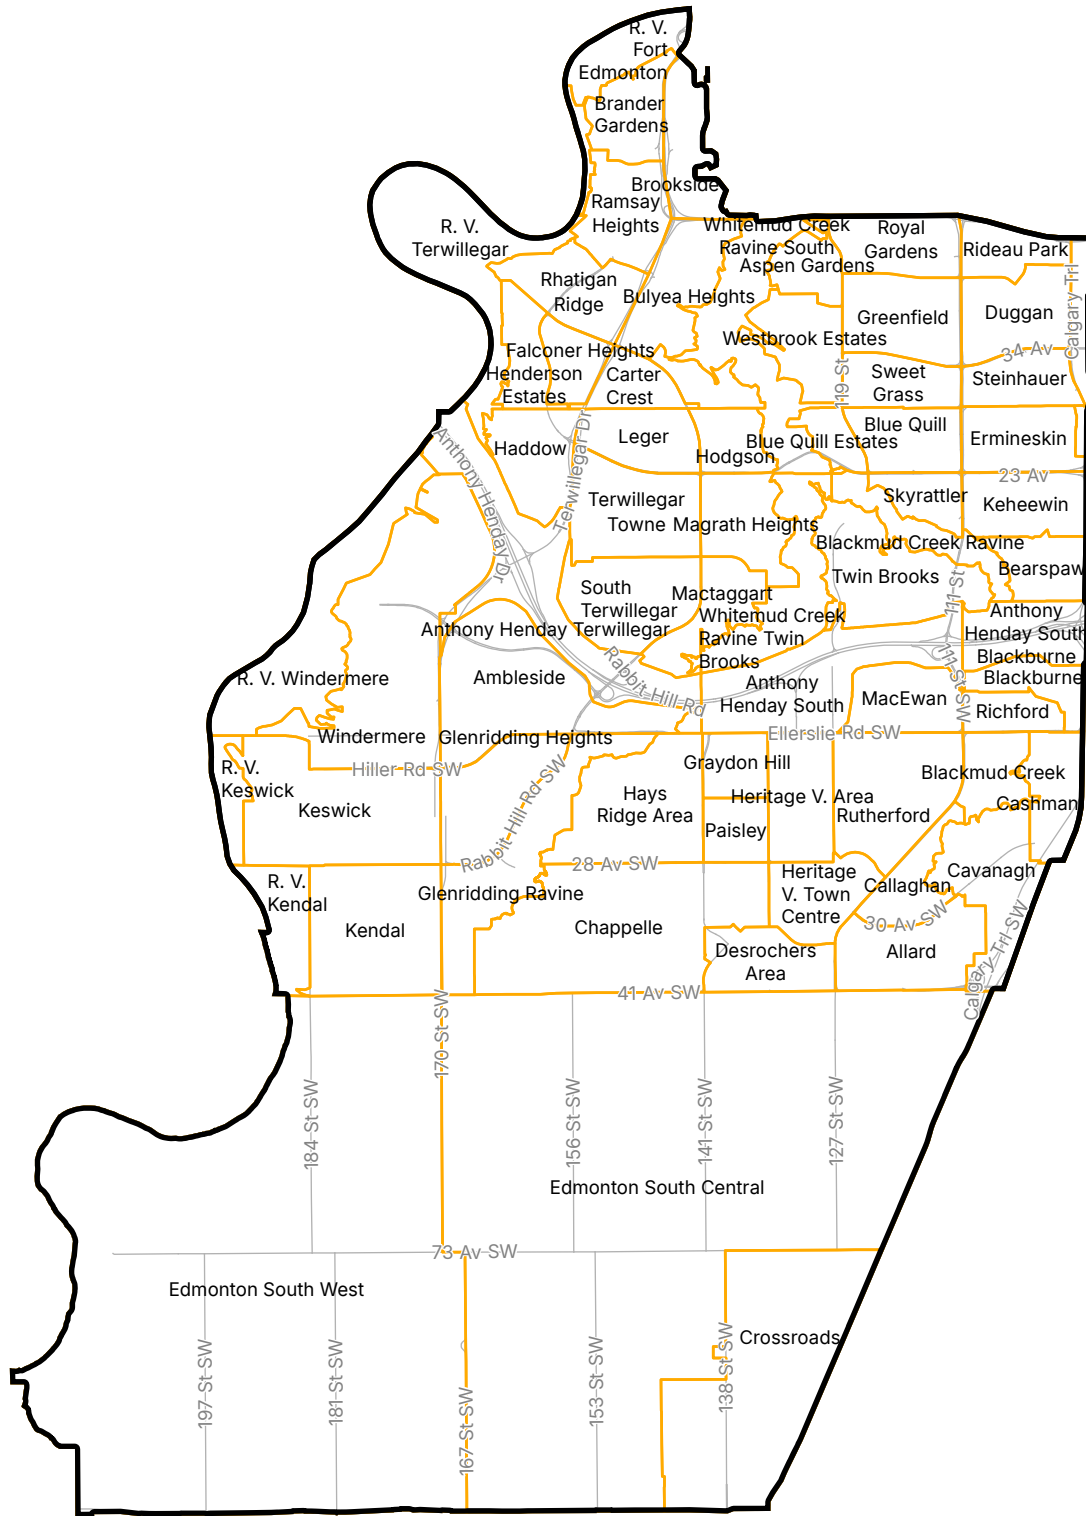

Edmonton Catholic Separate School Division

Ward 76

Map compiled by:
Edmonton Elections, City of Edmonton

The City of Edmonton disclaims any liability for the use of this map.

Map Revised: June 24, 2025

Legend

 Neighbourhood Boundary

WARD BOUNDARIES IN EFFECT FOR
2025 EDMONTON ELECTION