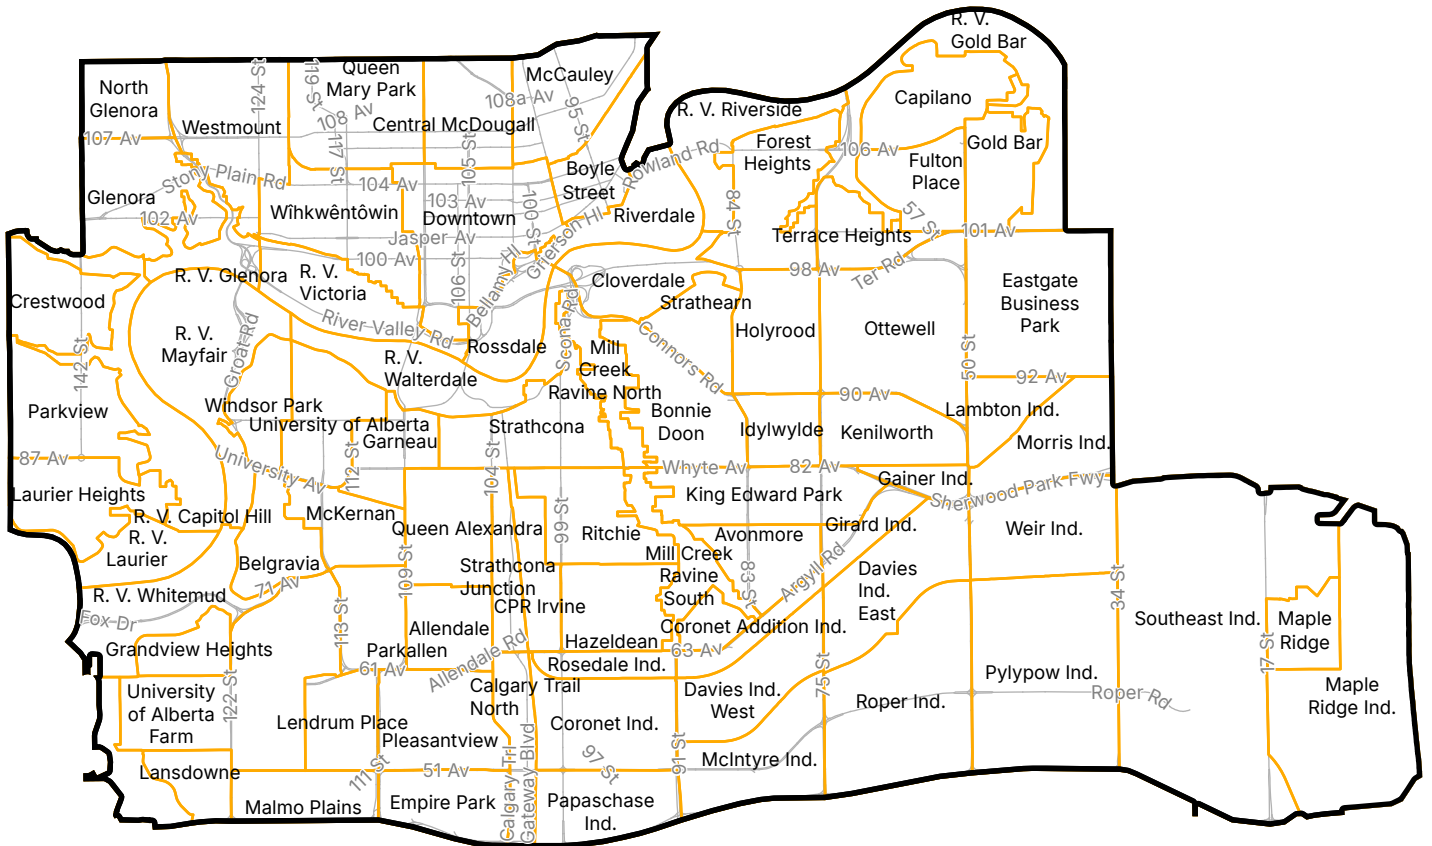

Edmonton Catholic Separate School Division

Ward 75

Map compiled by:
Edmonton Elections, City of Edmonton

The City of Edmonton disclaims any liability for the use of this map.

Map Revised: April 29, 2025

Legend

 Neighbourhood Boundary

WARD BOUNDARIES IN EFFECT FOR
2025 EDMONTON ELECTION