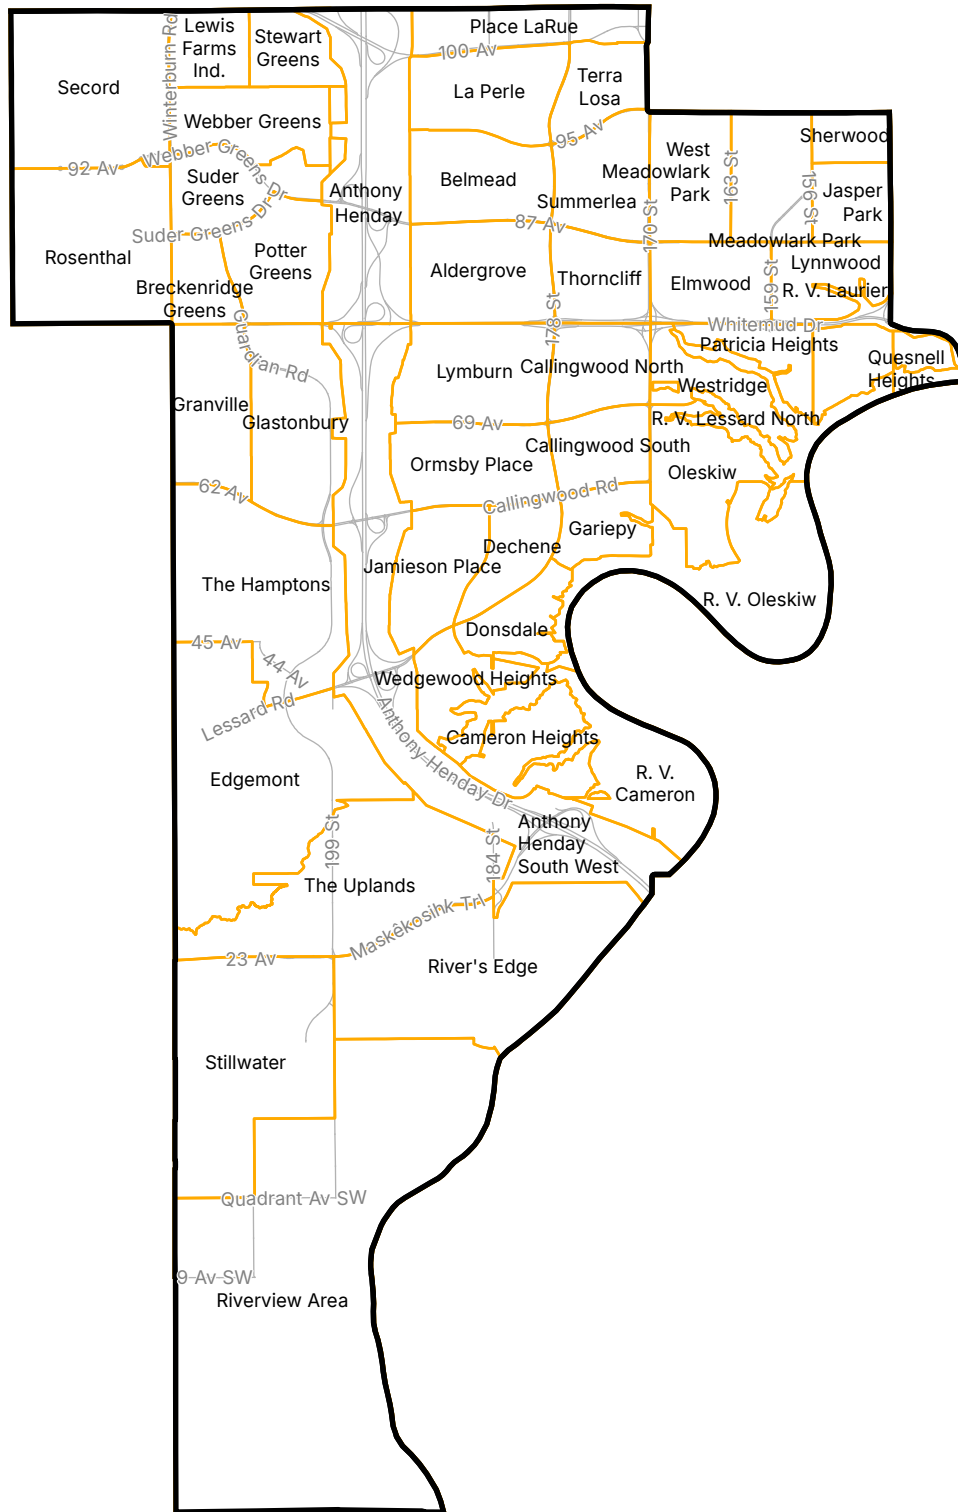

# Edmonton Catholic Separate School Division

## Ward 74

Map compiled by:  
Edmonton Elections, City of Edmonton

The City of Edmonton disclaims any liability for the use of this map.

Map Revised: April 29, 2025

Legend

 Neighbourhood Boundary

WARD BOUNDARIES IN EFFECT FOR  
2025 EDMONTON ELECTION